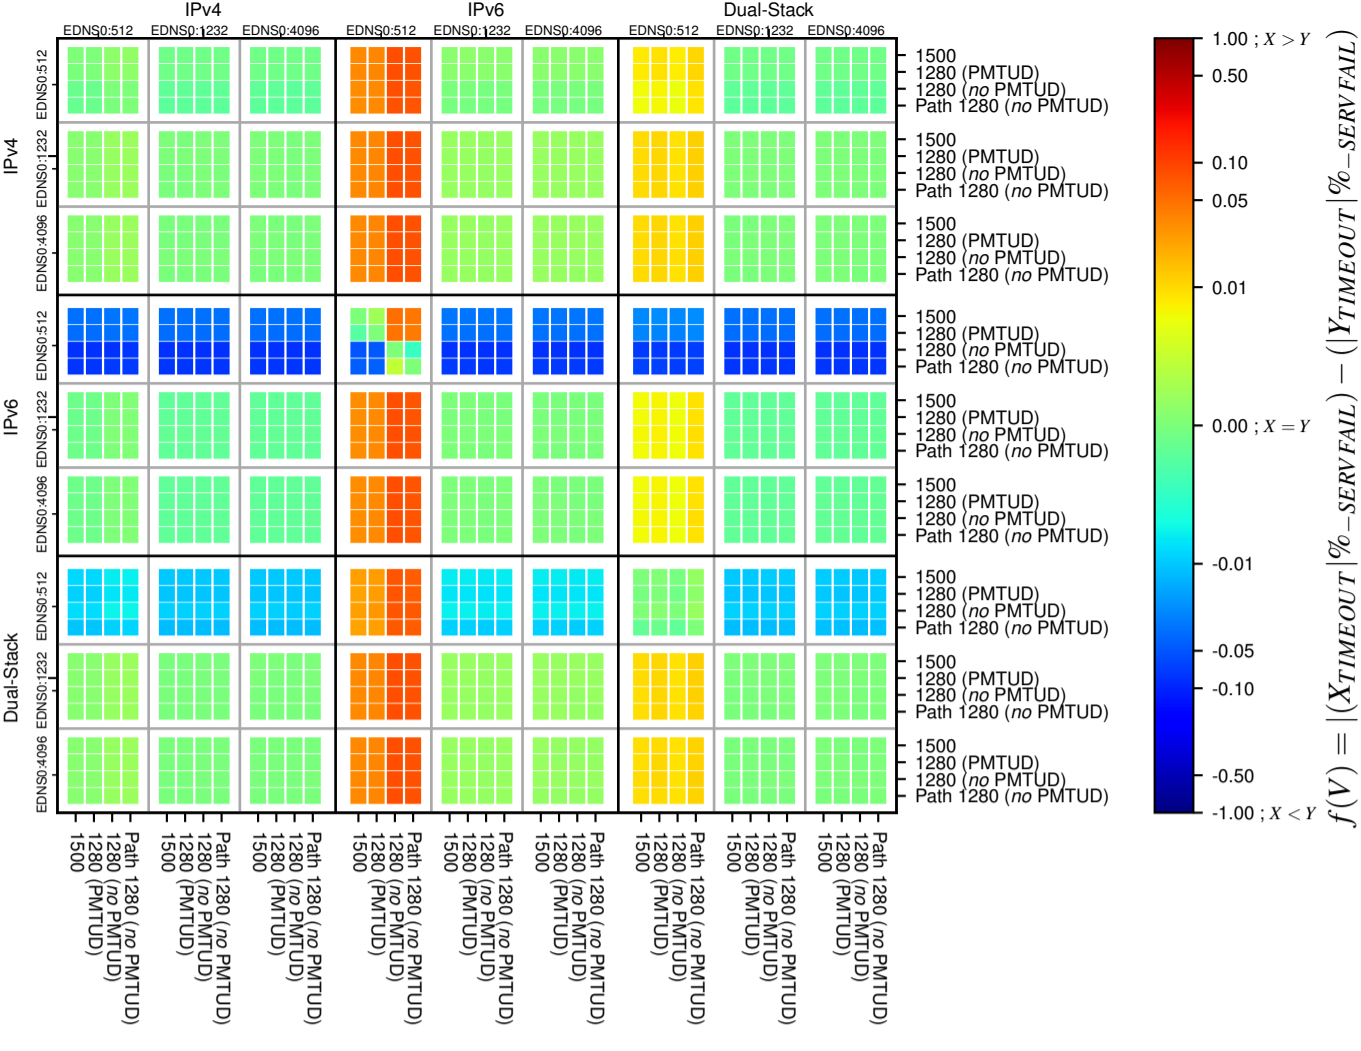

All Zones without DNSSEC for '.com'

All Zones with DNSSEC for '.com'

All Zones for '.com'

$$f(V) = |X_{TIMEOUT} \% - SERVFAIL} - (|Y_{TIMEOUT} \% - SERVFAIL}|$$

$$f(V) = |X_{TIMEOUT} \% - SERVFAIL} - (|Y_{TIMEOUT} \% - SERVFAIL}|$$

$$f(V) = |X_{TIMEOUT} \% - SERVFAIL} - (|Y_{TIMEOUT} \% - SERVFAIL}|$$