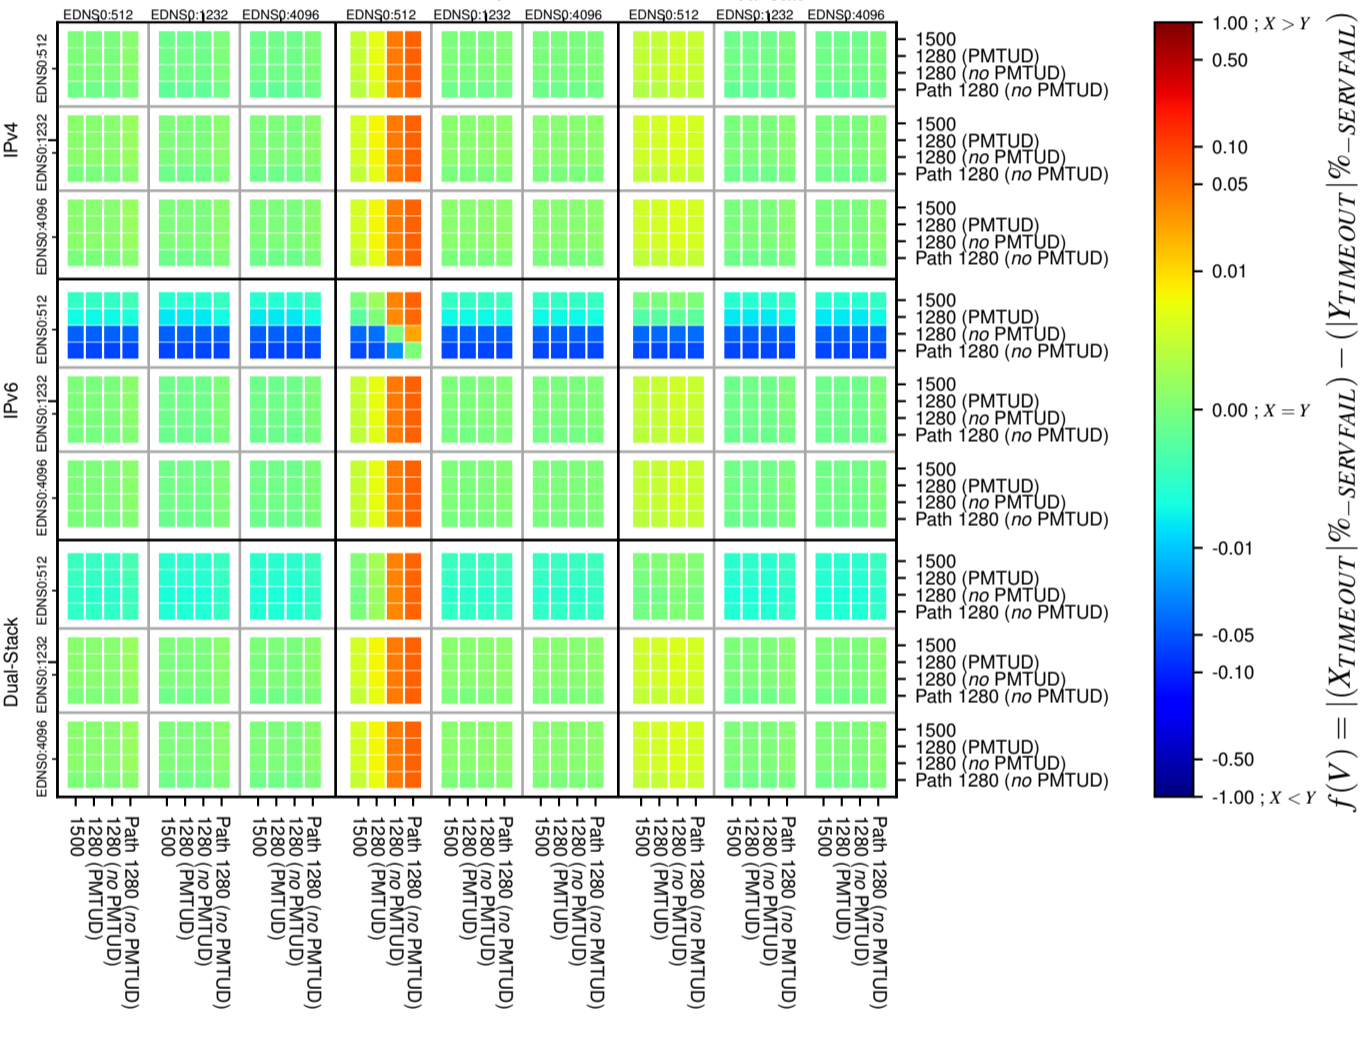

All Zones without DNSSEC for '.com'

All Zones with DNSSEC for '.com'

All Zones for '.com'

$$f(V) = |X_{TIMEOUT} \% - SERVFAIL} - (|Y_{TIMEOUT} \% - SERVFAIL}|$$

$$f(V) = |X_{TIMEOUT} \% - SERVFAIL} - (|Y_{TIMEOUT} \% - SERVFAIL}|$$

$$f(V) = |X_{TIMEOUT} \% - SERVFAIL} - (|Y_{TIMEOUT} \% - SERVFAIL}|$$