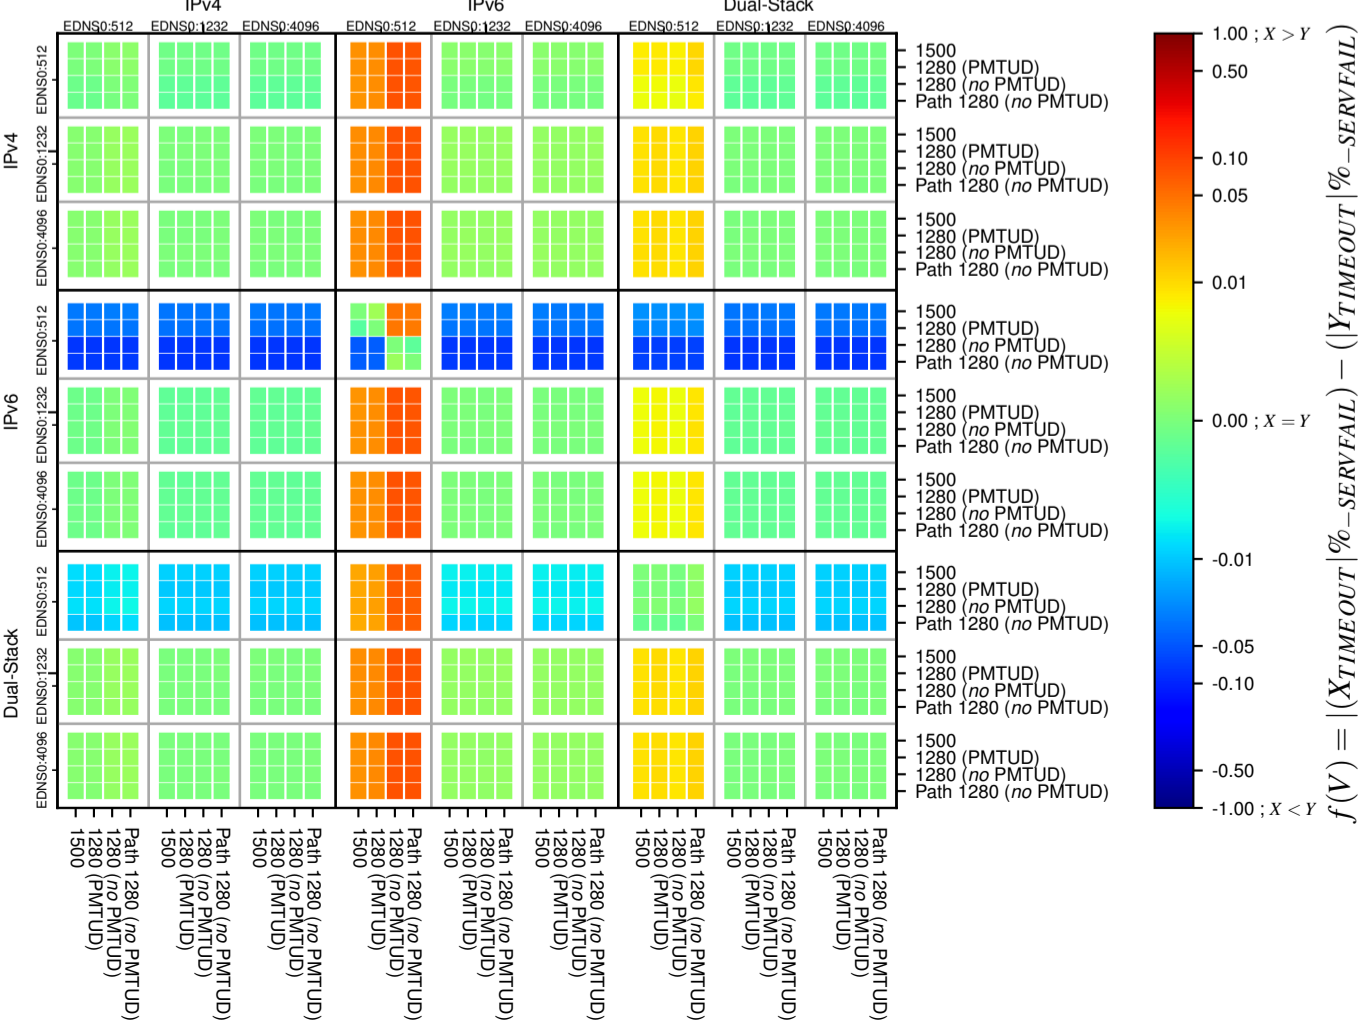

All Zones without DNSSEC for '.com'

All Zones with DNSSEC for '.com'

All Zones for '.com'

$$f(V) = |X_{TIMEOUT} \% - SERVFAIL} - (|Y_{TIMEOUT} \% - SERVFAIL}|$$

$$f(V) = |X_{TIMEOUT} \% - SERVFAIL} - (|Y_{TIMEOUT} \% - SERVFAIL}|$$

$$f(V) = |X_{TIMEOUT} \% - SERVFAIL} - (|Y_{TIMEOUT} \% - SERVFAIL}|$$