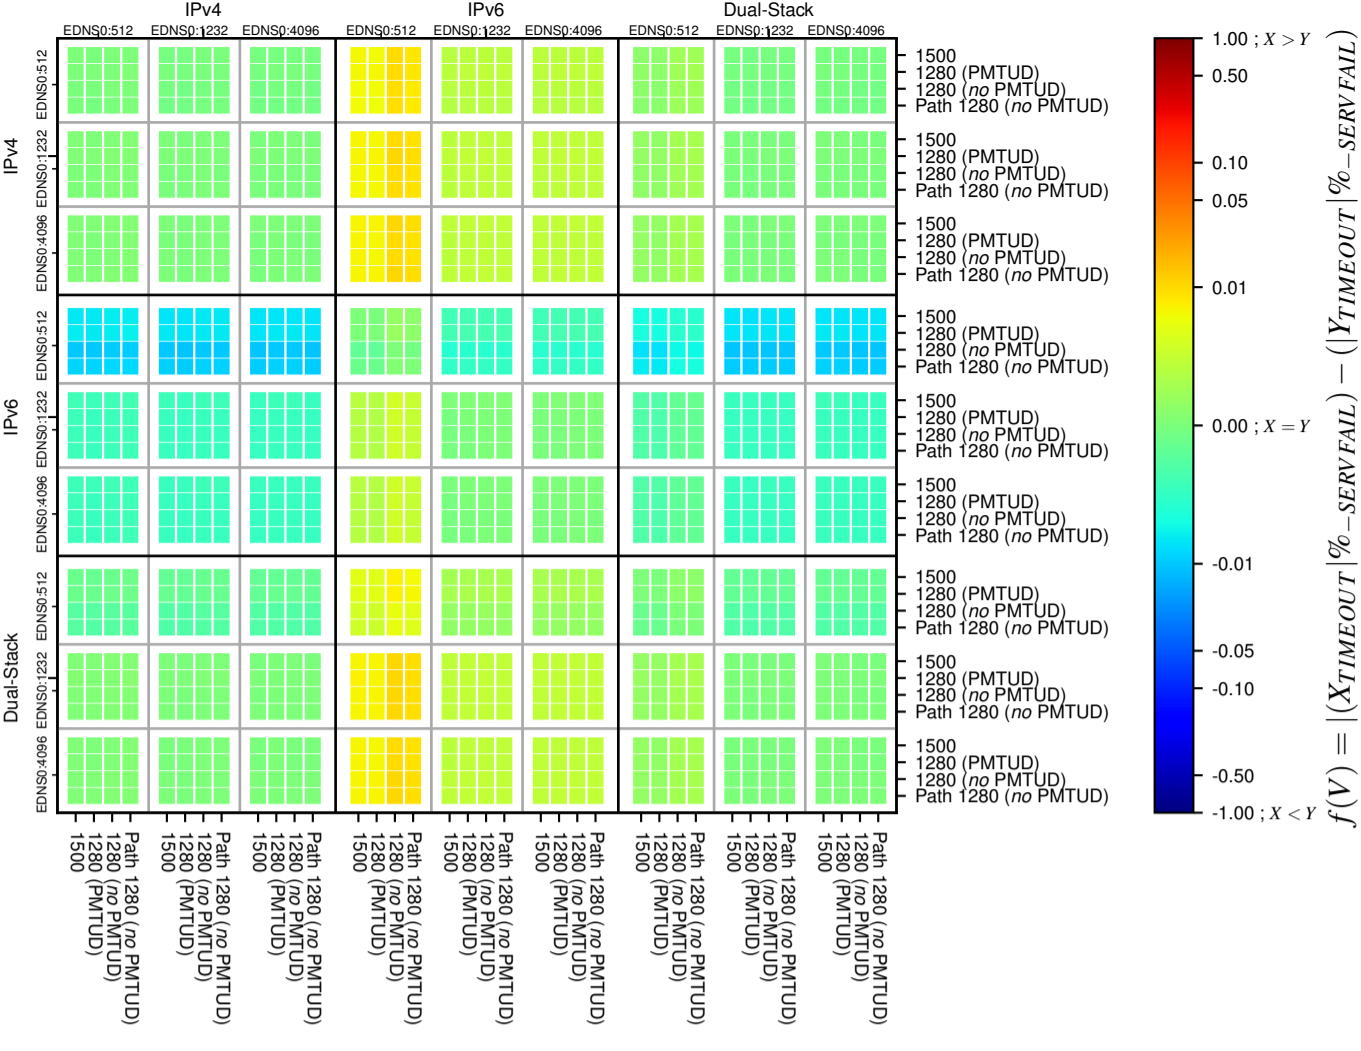

### All Zones without DNSSEC for '.fr'

### All Zones for '.fr'

$$f(V) = |X_{TIMEOUT} \% - SERVFAIL} - (Y_{TIMEOUT} \% - SERVFAIL)}$$

$$f(V) = |X_{TIMEOUT} \% - SERVFAIL} - (Y_{TIMEOUT} \% - SERVFAIL)}$$

$$f(V) = |X_{TIMEOUT} \% - SERVFAIL} - (Y_{TIMEOUT} \% - SERVFAIL)}$$