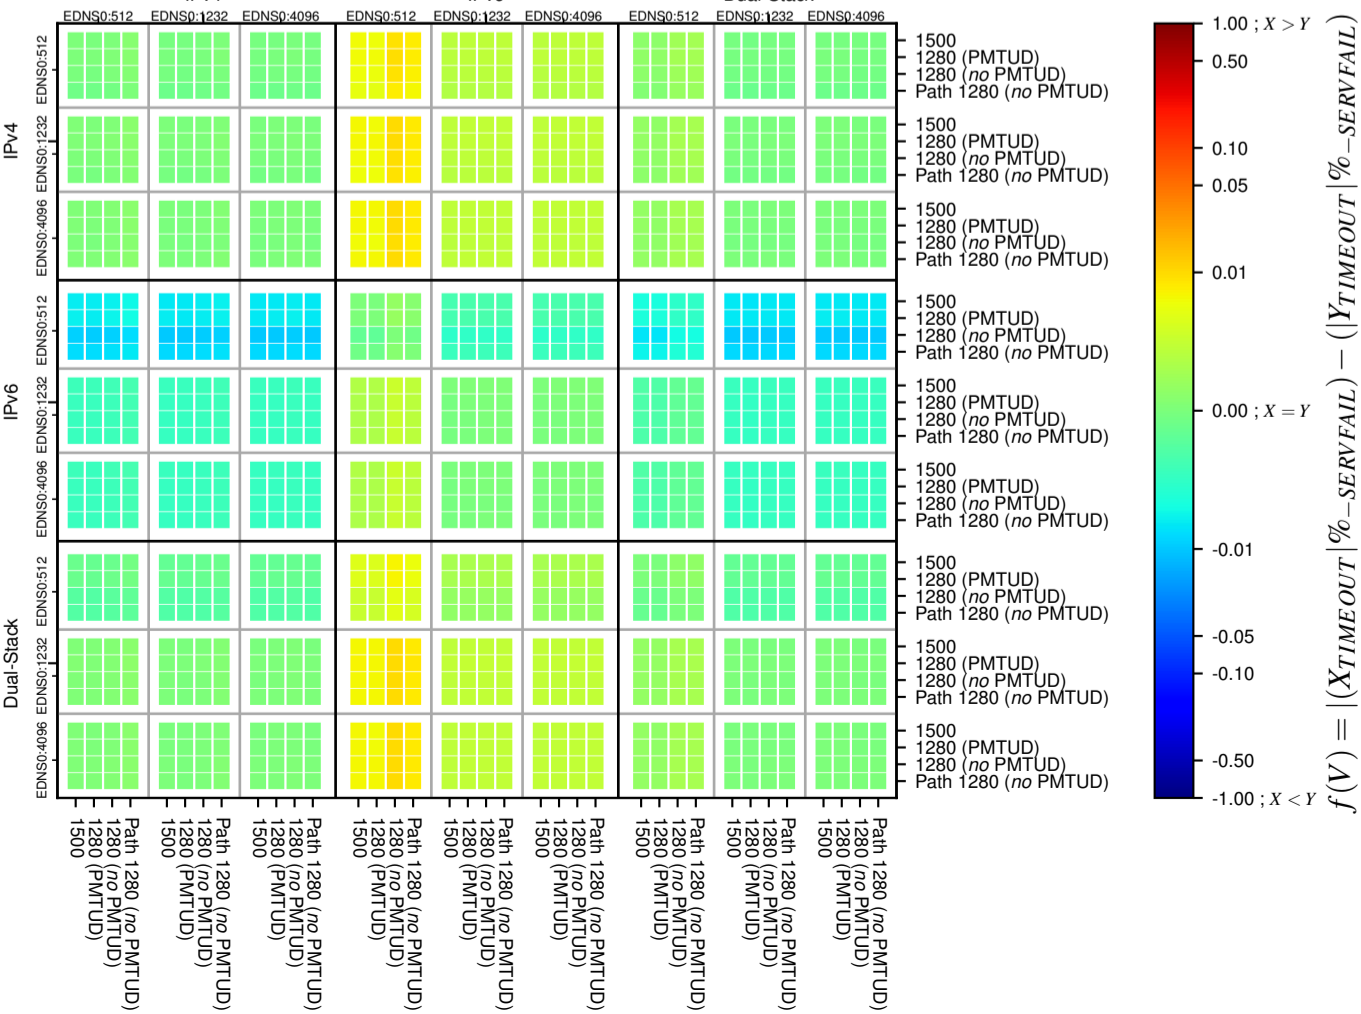

### All Zones without DNSSEC for '.fr'

### All Zones for '.fr'

$$f(V) = |X_{TIMEOUT} \% - SERVFAIL} - (Y_{TIMEOUT} \% - SERVFAIL)}$$

$$f(V) = |X_{TIMEOUT} \% - SERVFAIL} - (Y_{TIMEOUT} \% - SERVFAIL)}$$

$$f(V) = |X_{TIMEOUT} \% - SERVFAIL} - (Y_{TIMEOUT} \% - SERVFAIL)}$$