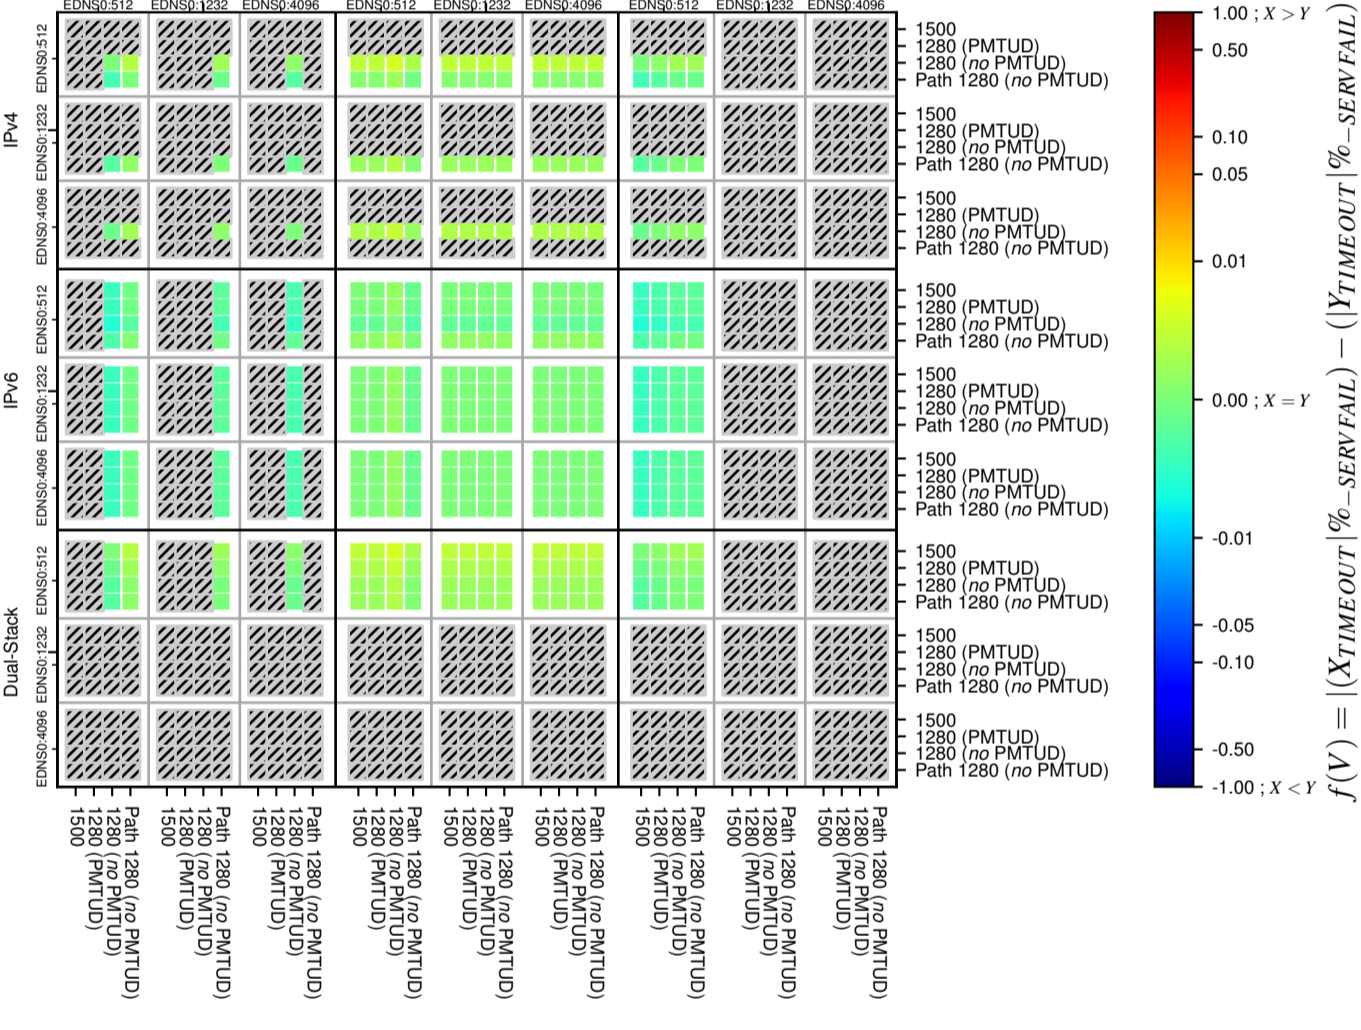

### All Zones for '.fr'

$$f(V) = |X_{TIMEOUT} \% - SERVFAIL} - (Y_{TIMEOUT} \% - SERVFAIL)}$$

$$f(V) = |X_{TIMEOUT} \% - SERVFAIL} - (Y_{TIMEOUT} \% - SERVFAIL)}$$

$$f(V) = |X_{TIMEOUT} \% - SERVFAIL} - (Y_{TIMEOUT} \% - SERVFAIL)}$$