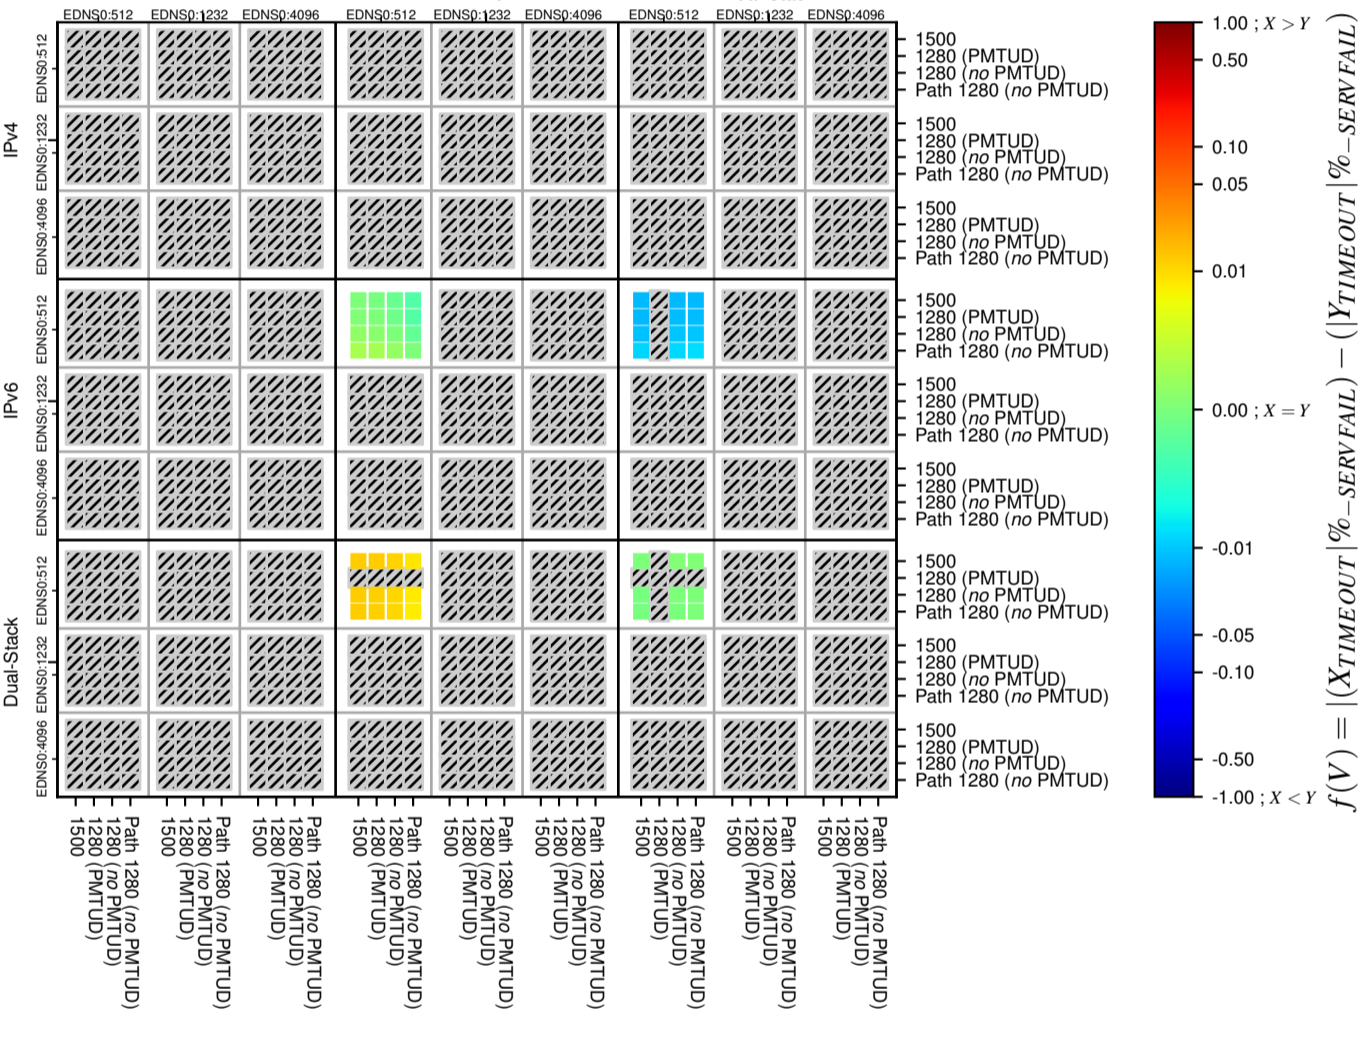

All Zones without DNSSEC for '.it'

All Zones with DNSSEC for '.it'

All Zones for '.it'

$$f(V) = |X_{TIMEOUT} \% - SERVFAIL} - (Y_{TIMEOUT} \% - SERVFAIL)$$

$$f(V) = |X_{TIMEOUT} \% - SERVFAIL} - (Y_{TIMEOUT} \% - SERVFAIL)$$

$$f(V) = |X_{TIMEOUT} \% - SERVFAIL} - (Y_{TIMEOUT} \% - SERVFAIL)$$