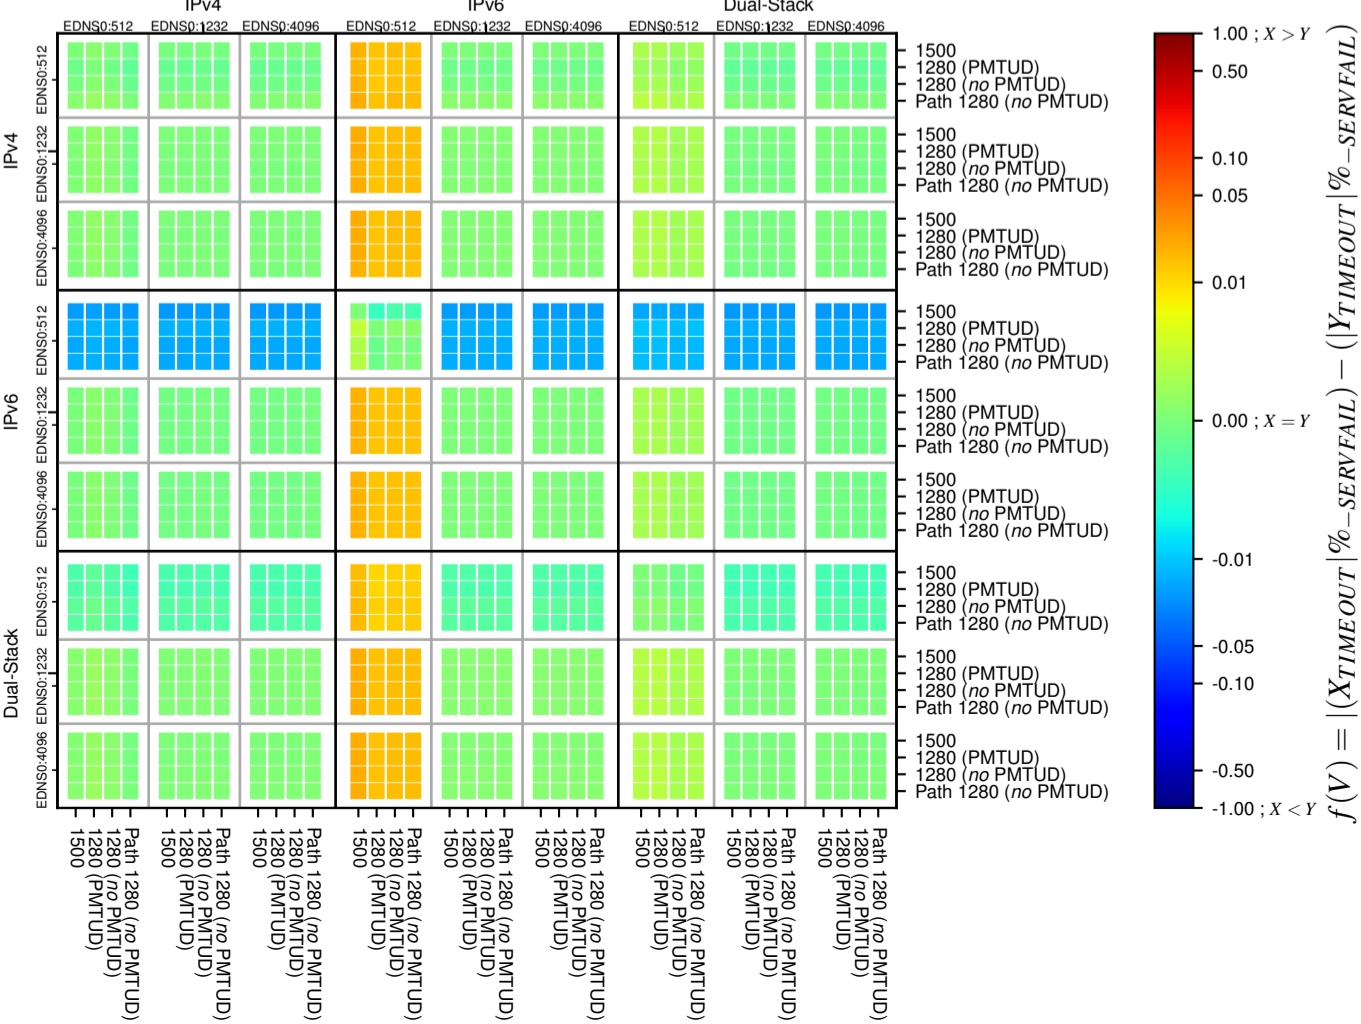

All Zones without DNSSEC for '.it'

All Zones with DNSSEC for '.it'

All Zones for '.it'

$$f(V) = |X_{TIMEOUT} \% - SERVFAIL} - (Y_{TIMEOUT} \% - SERVFAIL)$$

$$f(V) = |X_{TIMEOUT} \% - SERVFAIL} - (Y_{TIMEOUT} \% - SERVFAIL)$$

$$f(V) = |X_{TIMEOUT} \% - SERVFAIL} - (Y_{TIMEOUT} \% - SERVFAIL)$$