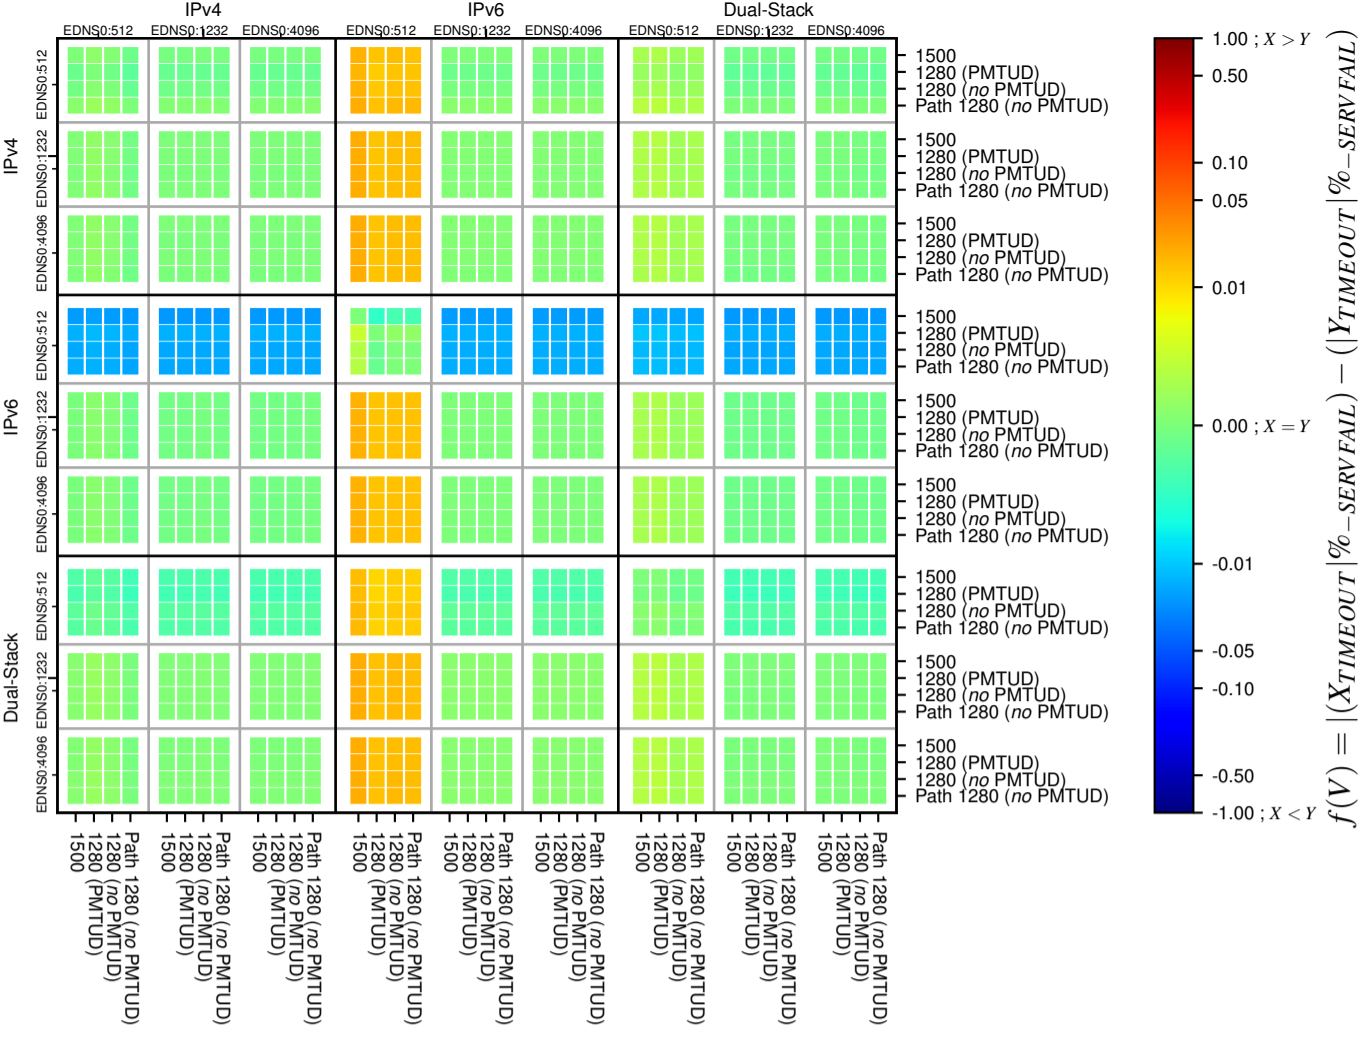

All Zones without DNSSEC for '.it'

All Zones with DNSSEC for '.it'

All Zones for '.it'

$$f(V) = |X_{TIMEOUT} \% - SERVFAIL} - (Y_{TIMEOUT} \% - SERVFAIL)$$

$$f(V) = |X_{TIMEOUT} \% - SERVFAIL} - (Y_{TIMEOUT} \% - SERVFAIL)$$

$$f(V) = |X_{TIMEOUT} \% - SERVFAIL} - (Y_{TIMEOUT} \% - SERVFAIL)$$