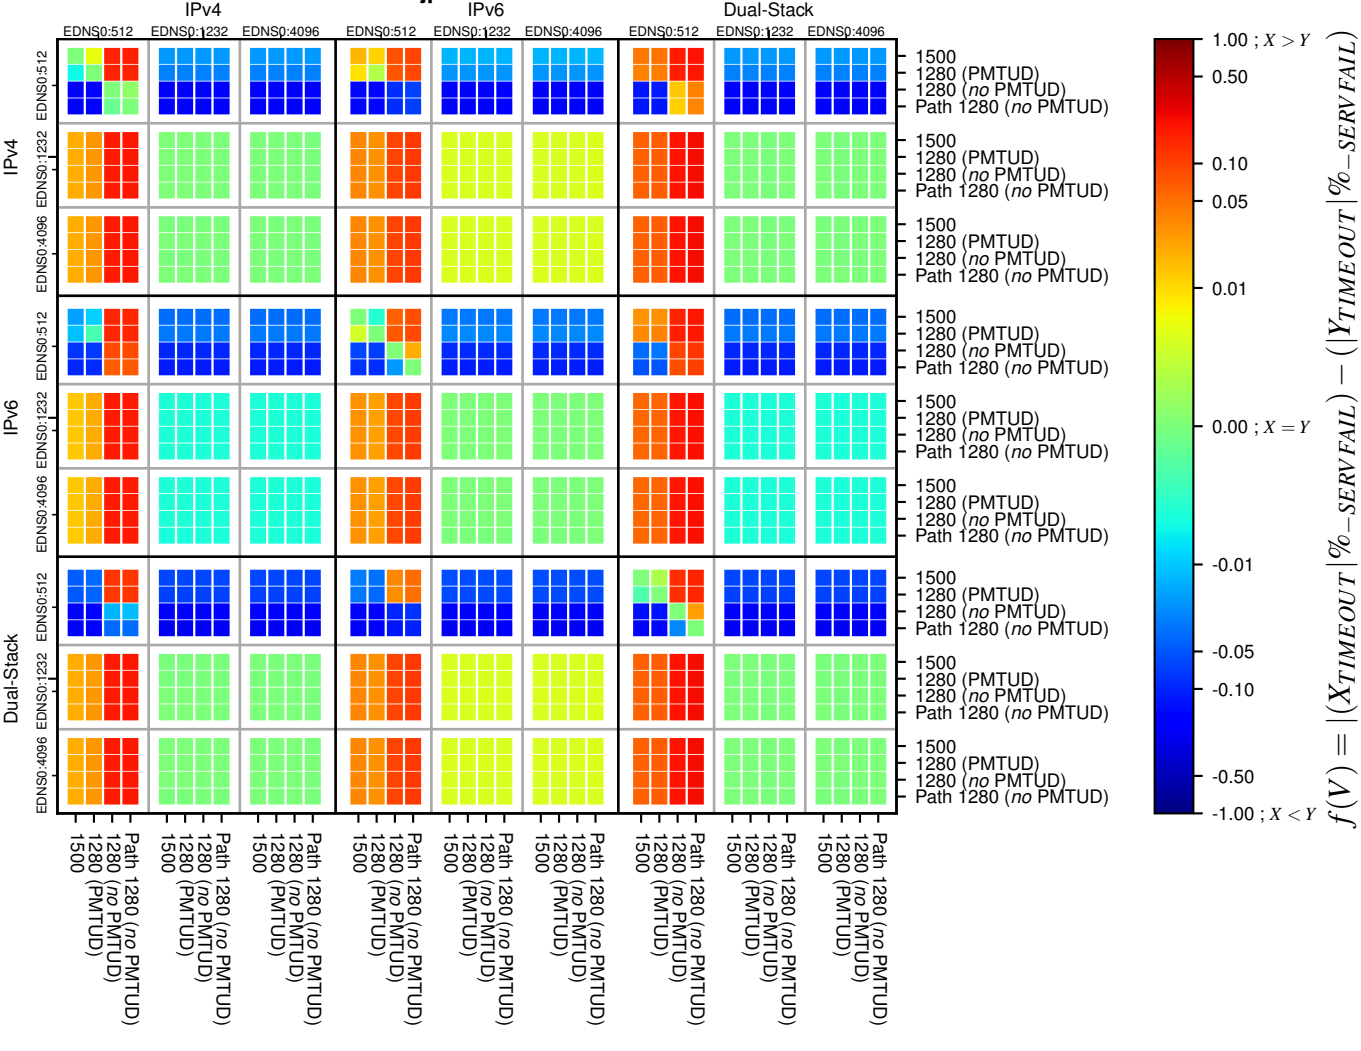

All Zones without DNSSEC for '.jp'

All Zones with DNSSEC for '.jp'

All Zones for '.jp'

$$f(V) = |(X_{TIMEOUT} | \% - SERVFAIL) - (Y_{TIMEOUT} | \% - SERVFAIL)|$$

$$f(V) = |(X_{TIMEOUT} | \% - SERVFAIL) - (Y_{TIMEOUT} | \% - SERVFAIL)|$$

$$f(V) = |(X_{TIMEOUT} | \% - SERVFAIL) - (Y_{TIMEOUT} | \% - SERVFAIL)|$$