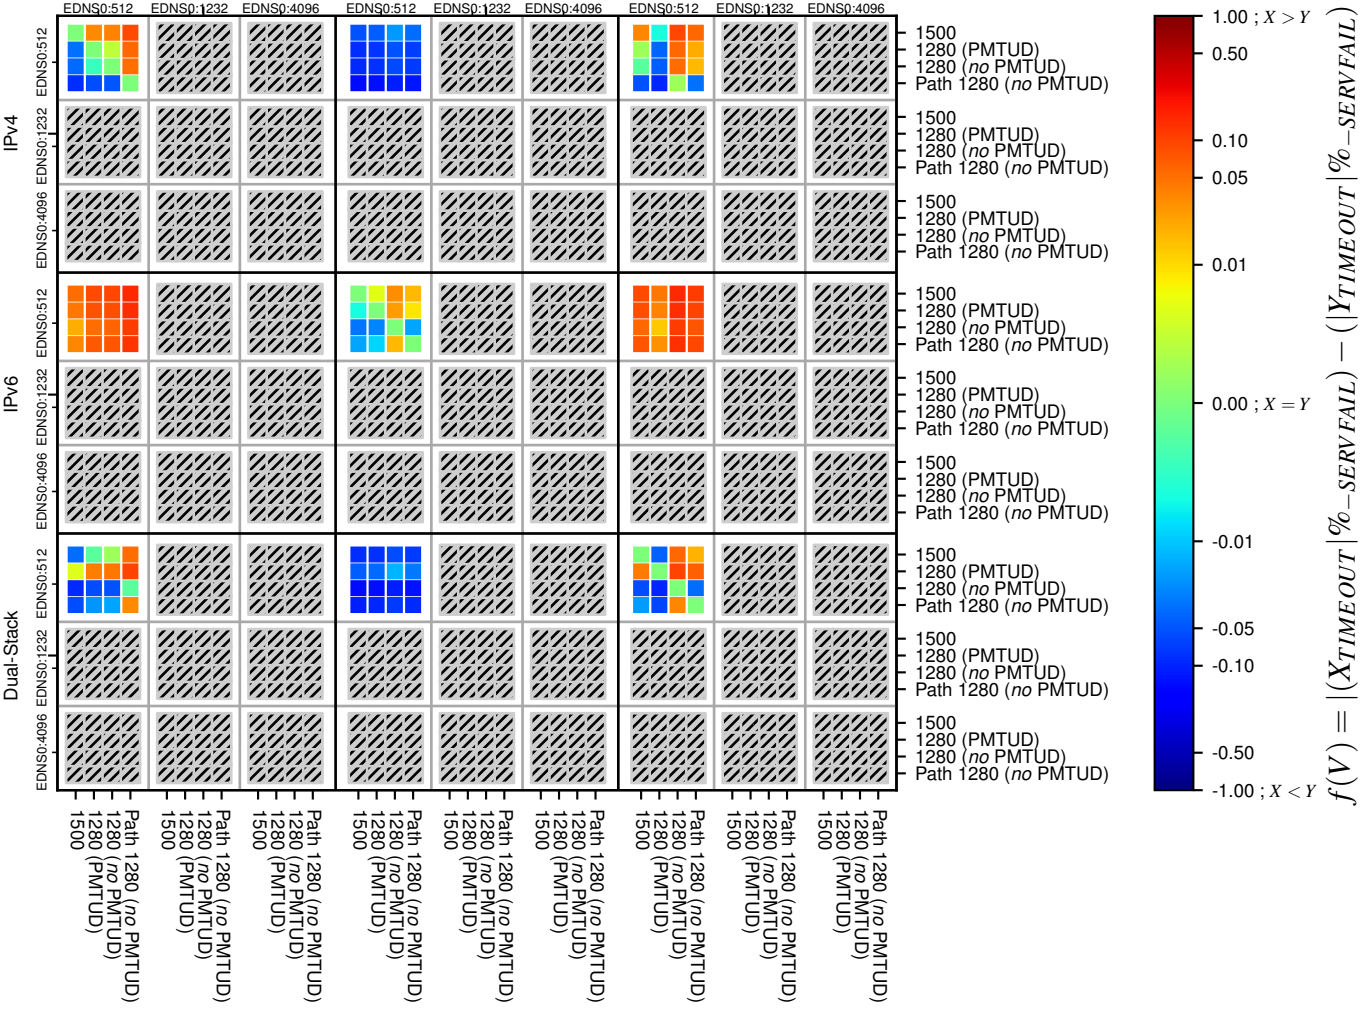

All Zones without DNSSEC for '.jp'

All Zones with DNSSEC for '.jp'

All Zones for '.jp'

$$f(V) = |(X_{TIMEOUT} | \% - SERVFAIL) - (Y_{TIMEOUT} | \% - SERVFAIL)|$$

$$f(V) = |(X_{TIMEOUT} | \% - SERVFAIL) - (Y_{TIMEOUT} | \% - SERVFAIL)|$$

$$f(V) = |(X_{TIMEOUT} | \% - SERVFAIL) - (Y_{TIMEOUT} | \% - SERVFAIL)|$$