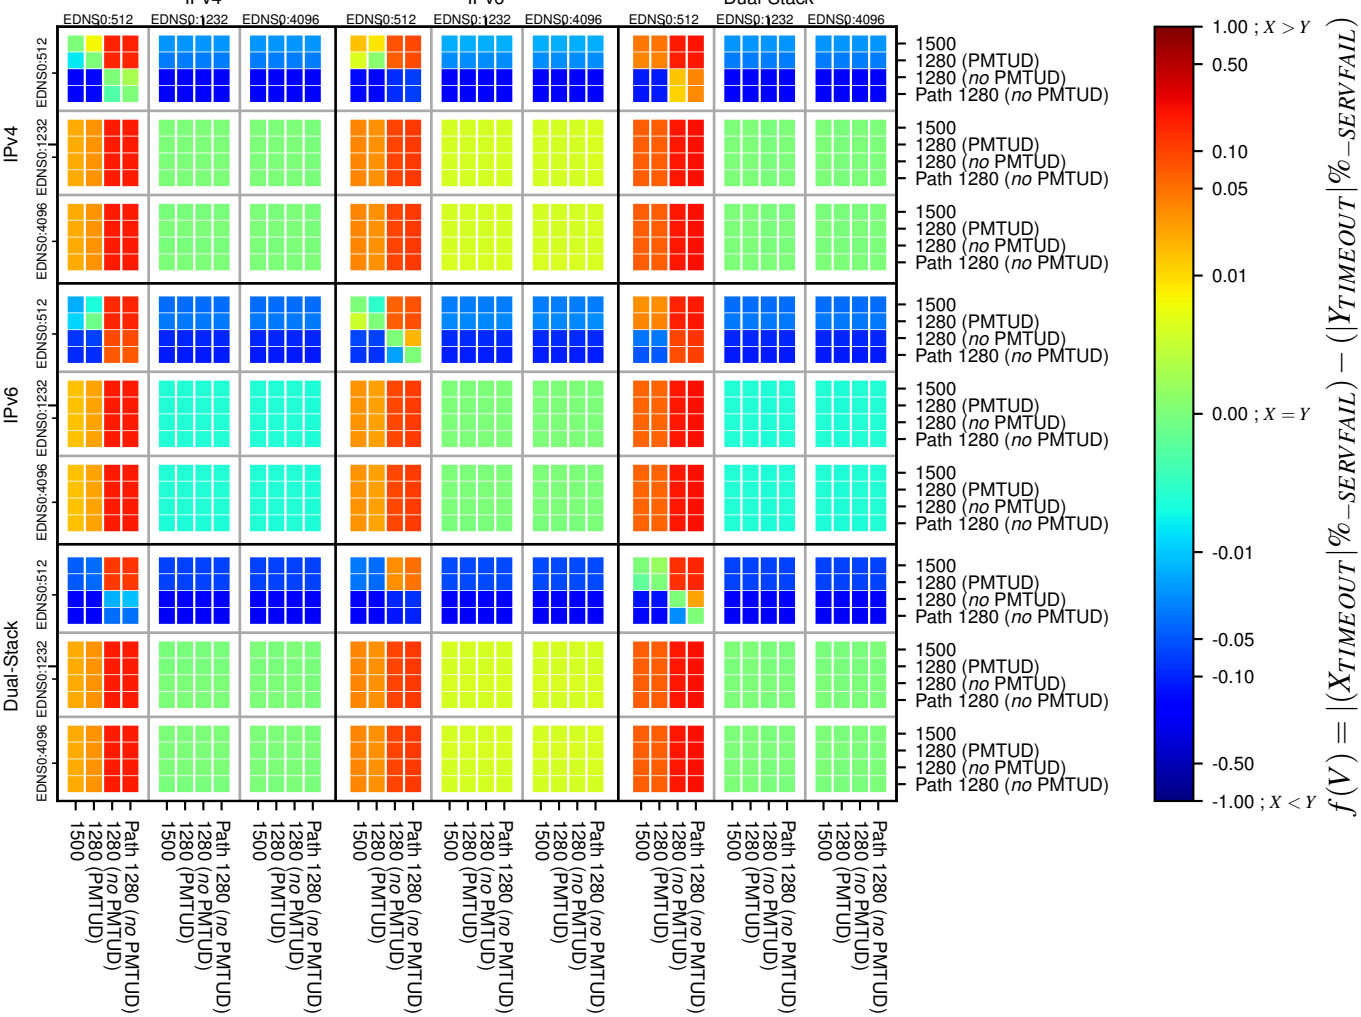

All Zones without DNSSEC for '.jp'

All Zones with DNSSEC for '.jp'

All Zones for '.jp'

$$f(V) = |(X_{TIMEOUT} | \% - SERVFAIL) - (Y_{TIMEOUT} | \% - SERVFAIL)|$$

$$f(V) = |(X_{TIMEOUT} | \% - SERVFAIL) - (Y_{TIMEOUT} | \% - SERVFAIL)|$$

$$f(V) = |(X_{TIMEOUT} | \% - SERVFAIL) - (Y_{TIMEOUT} | \% - SERVFAIL)|$$