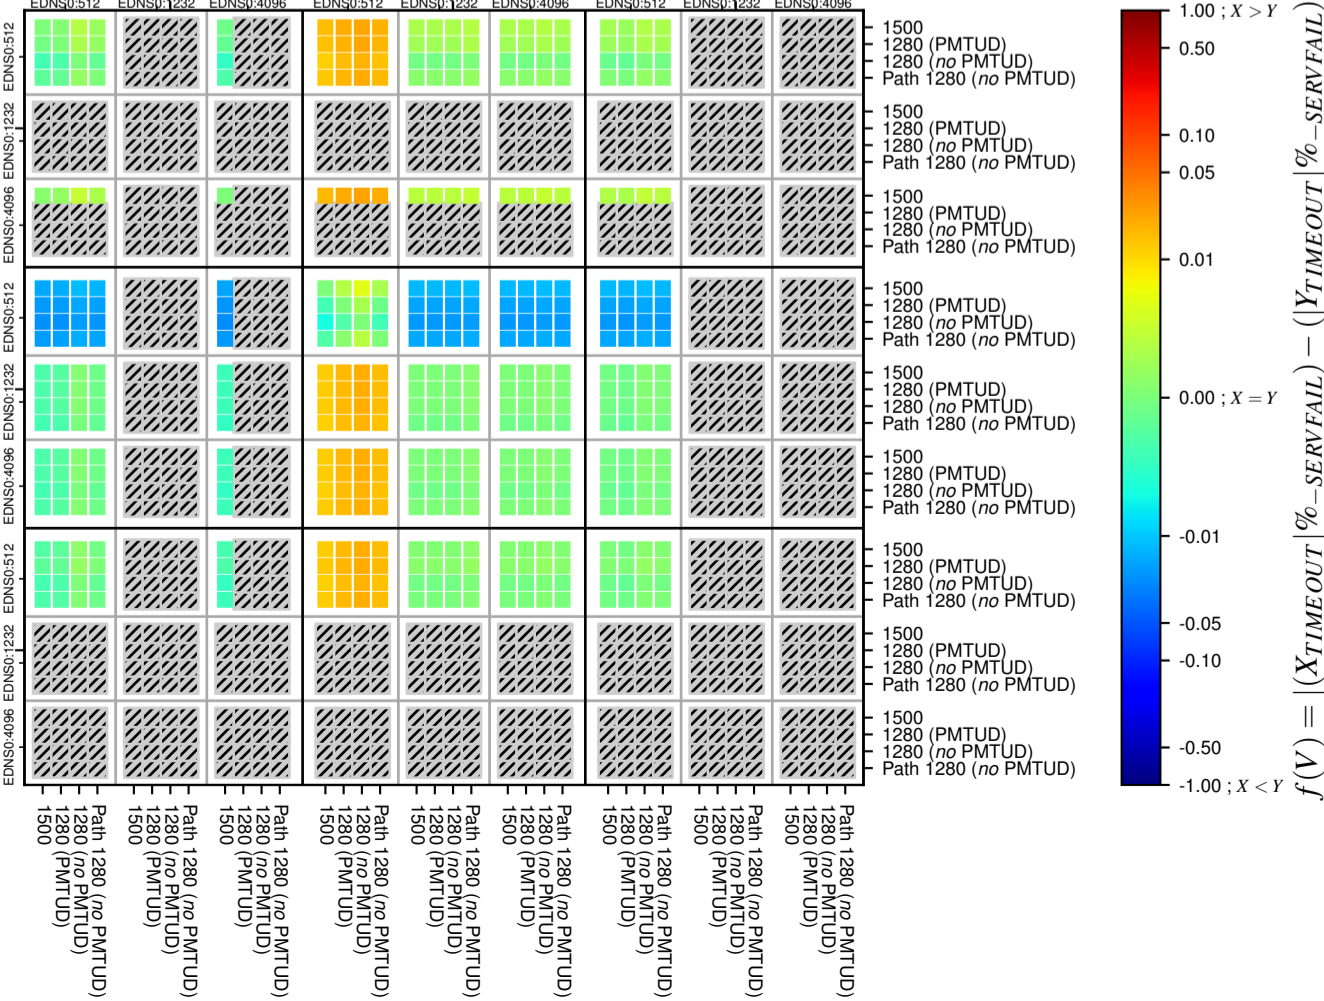

All Zones without DNSSEC for '.se'

All Zones with DNSSEC for '.se'

All Zones for '.se'

$$f(V) = |(X_{TIMEOUT} | \% - SERVFAIL) - (Y_{TIMEOUT} | \% - SERVFAIL)|$$

$$f(V) = |(X_{TIMEOUT} | \% - SERVFAIL) - (Y_{TIMEOUT} | \% - SERVFAIL)|$$

$$f(V) = |(X_{TIMEOUT} | \% - SERVFAIL) - (Y_{TIMEOUT} | \% - SERVFAIL)|$$