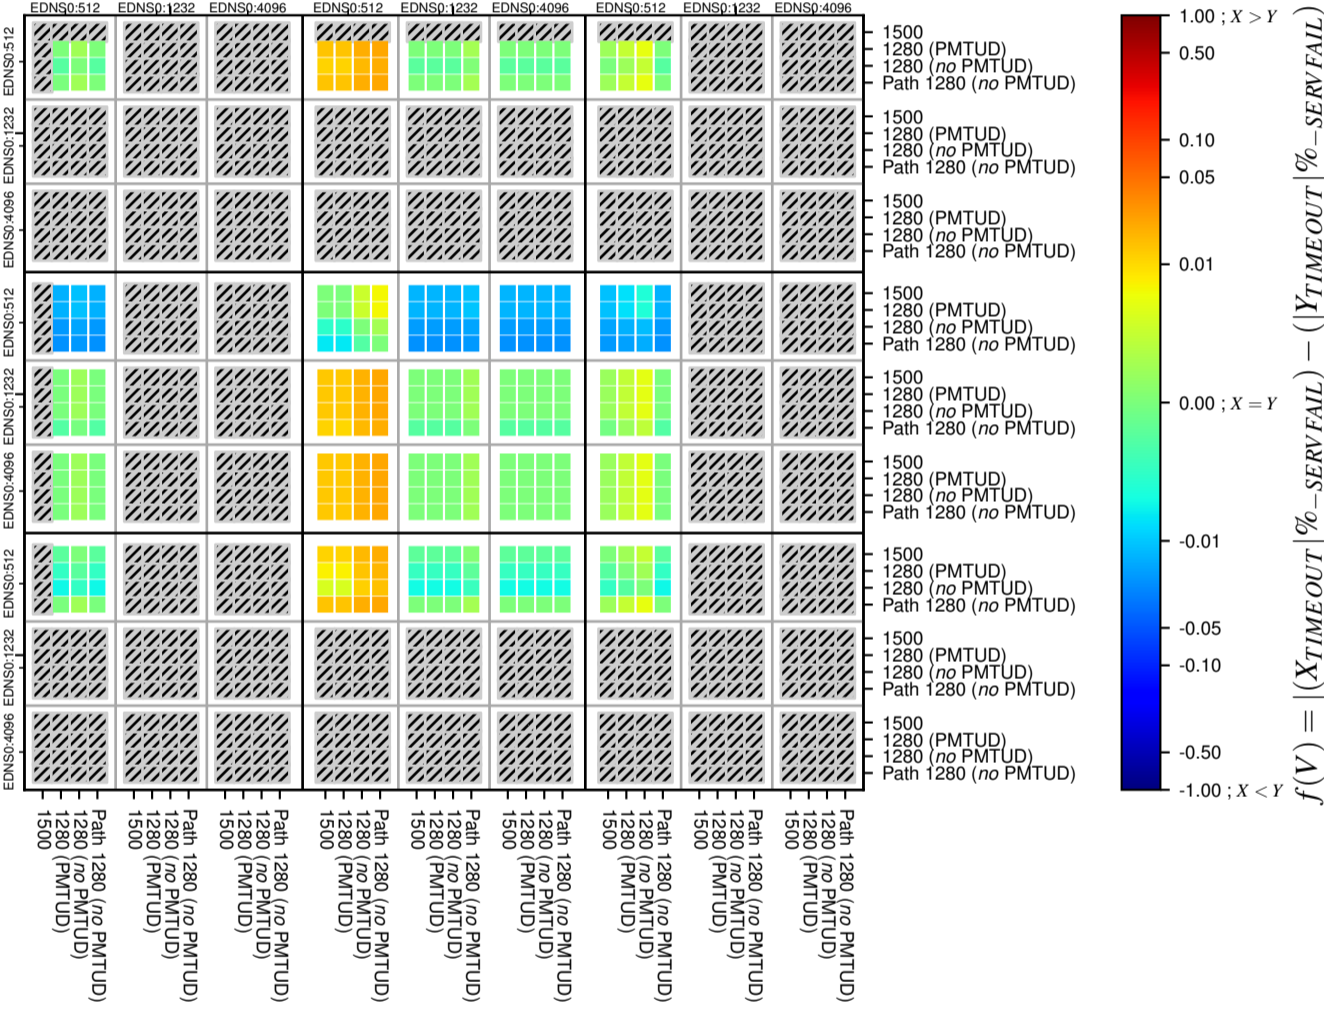

All Zones without DNSSEC for '.se'

All Zones with DNSSEC for '.se'

All Zones for '.se'

$$f(V) = |(X_{TIMEOUT} | \% - SERVFAIL) - (Y_{TIMEOUT} | \% - SERVFAIL)|$$

$$f(V) = |(X_{TIMEOUT} | \% - SERVFAIL) - (Y_{TIMEOUT} | \% - SERVFAIL)|$$

$$f(V) = |(X_{TIMEOUT} | \% - SERVFAIL) - (Y_{TIMEOUT} | \% - SERVFAIL)|$$