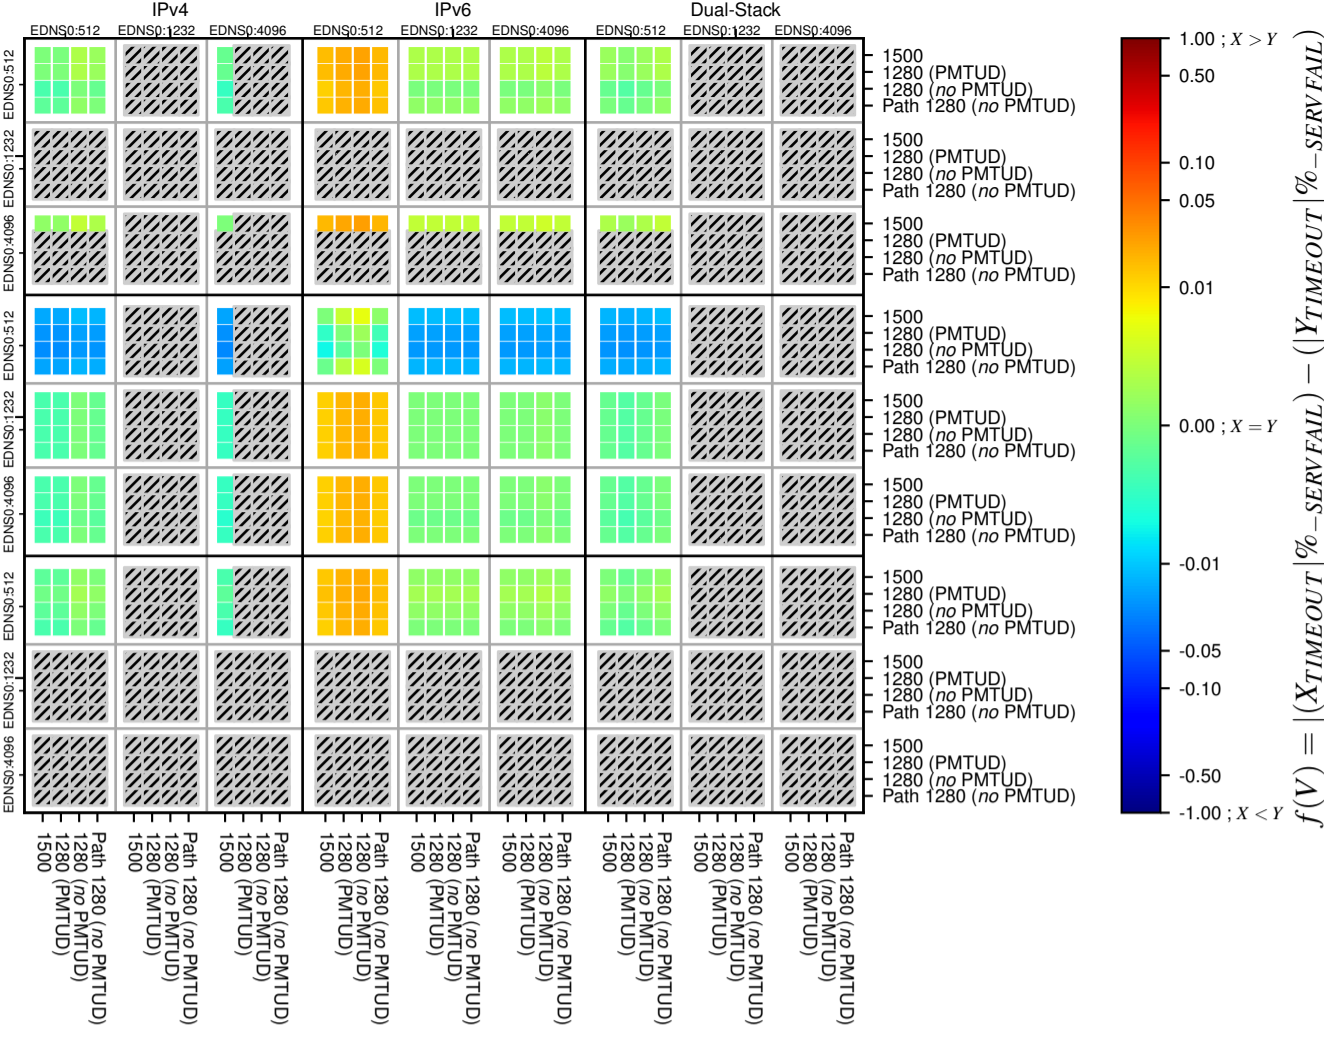

All Zones without DNSSEC for '.se'

All Zones with DNSSEC for '.se'

All Zones for '.se'

$$f(V) = |(X_{TIMEOUT} | \% - SERVFAIL) - (Y_{TIMEOUT} | \% - SERVFAIL)|$$

$$f(V) = |(X_{TIMEOUT} | \% - SERVFAIL) - (Y_{TIMEOUT} | \% - SERVFAIL)|$$

$$f(V) = |(X_{TIMEOUT} | \% - SERVFAIL) - (Y_{TIMEOUT} | \% - SERVFAIL)|$$