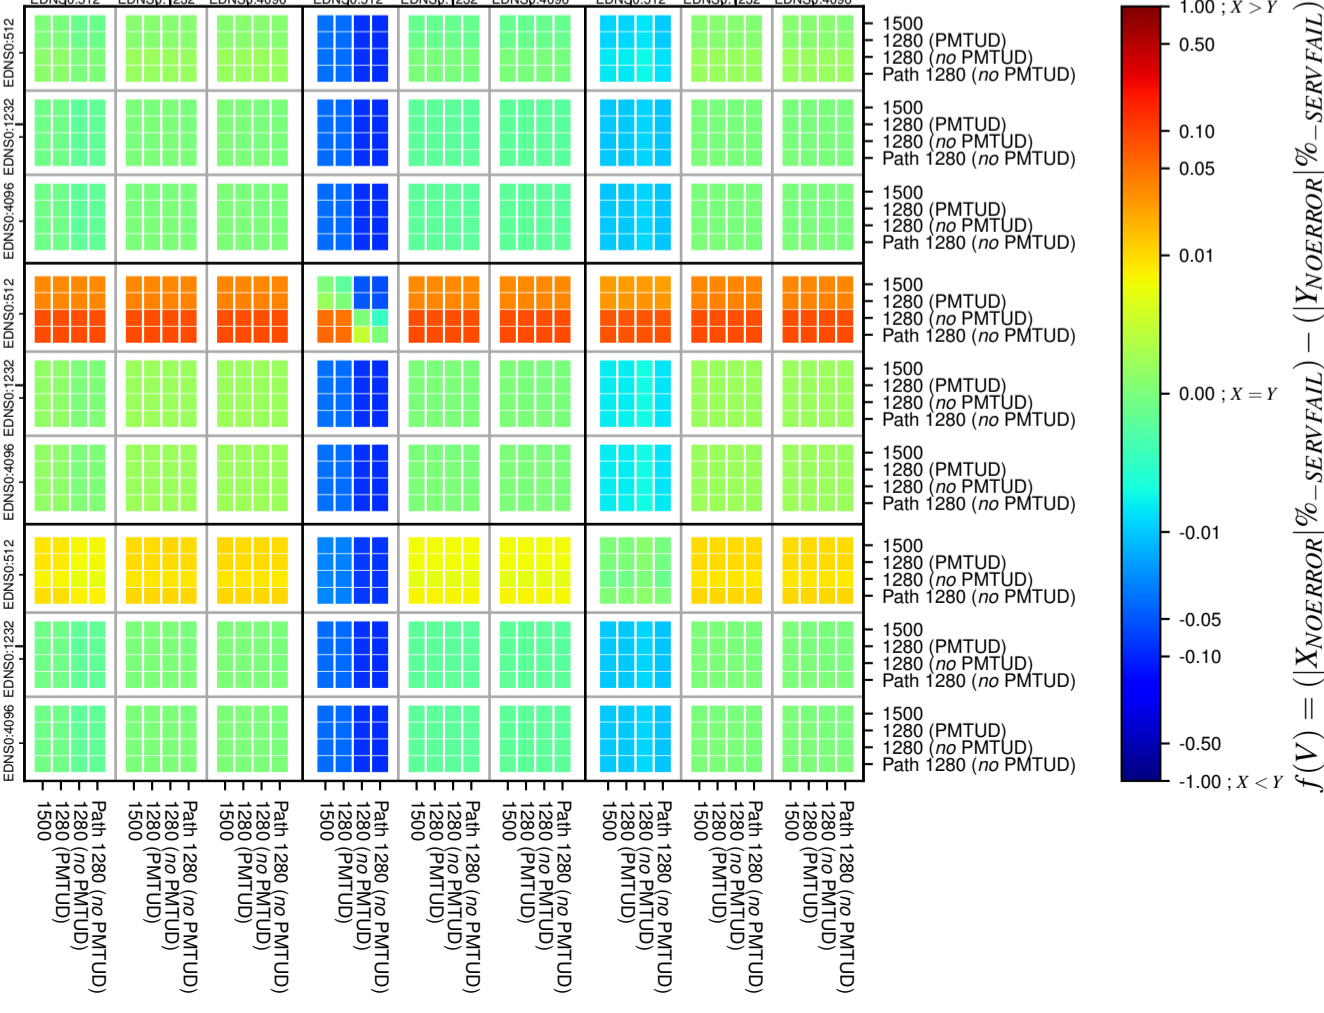

All Zones without DNSSEC for '.com'

All Zones with DNSSEC for '.com'

All Zones for '.com'

$$f(V) = (|X_{NOERROR}| \% - SERVFAIL) - (|Y_{NOERROR}| \% - SERVFAIL)$$

$$f(V) = (|X_{NOERROR}| \% - SERVFAIL) - (|Y_{NOERROR}| \% - SERVFAIL)$$

$$f(V) = (|X_{NOERROR}| \% - SERVFAIL) - (|Y_{NOERROR}| \% - SERVFAIL)$$