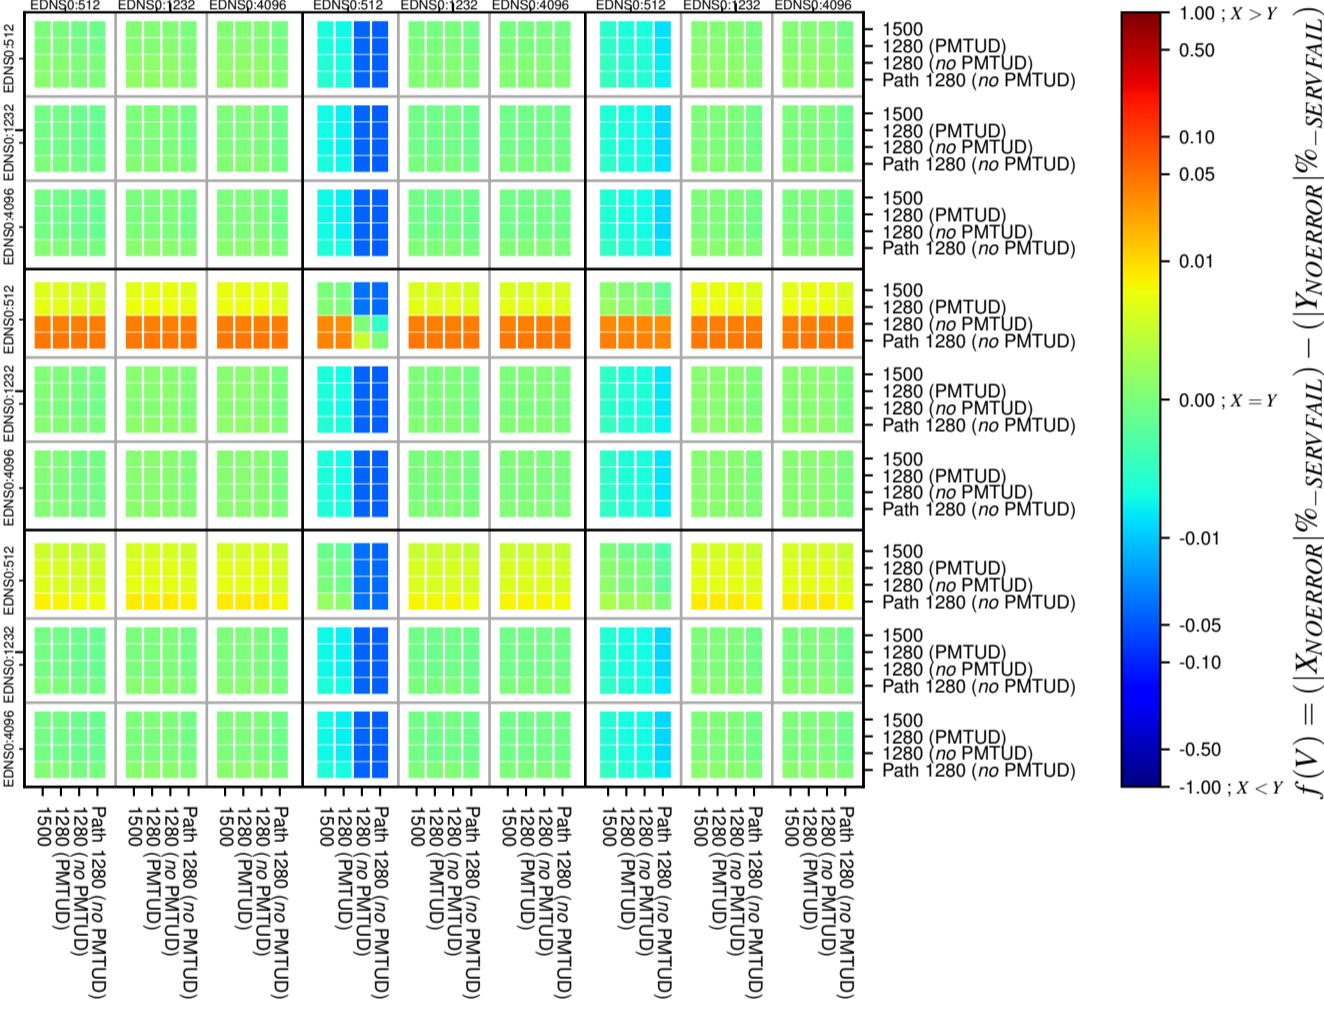

All Zones without DNSSEC for '.com'

All Zones with DNSSEC for '.com'

All Zones for '.com'

$$f(V) = (|X_{NOERROR}| \% - SERVFAIL) - (|Y_{NOERROR}| \% - SERVFAIL)$$

$$f(V) = (|X_{NOERROR}| \% - SERVFAIL) - (|Y_{NOERROR}| \% - SERVFAIL)$$

$$f(V) = (|X_{NOERROR}| \% - SERVFAIL) - (|Y_{NOERROR}| \% - SERVFAIL)$$