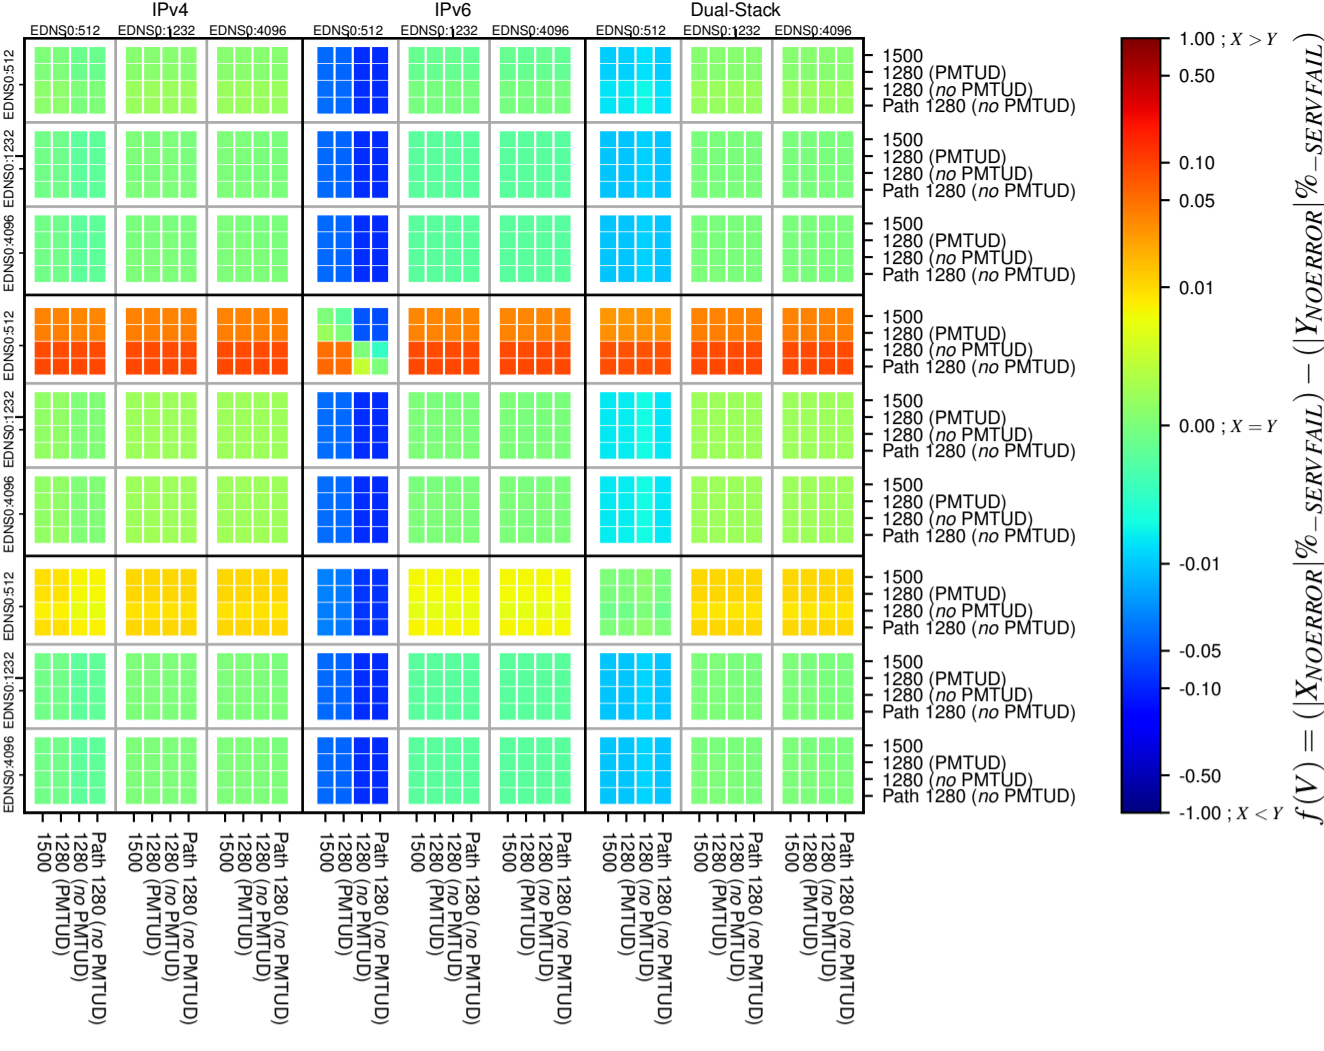

All Zones without DNSSEC for '.com'

All Zones with DNSSEC for '.com'

All Zones for '.com'

$$f(V) = (|X_{NOERROR}| \% - SERVFAIL) - (|Y_{NOERROR}| \% - SERVFAIL)$$

$$f(V) = (|X_{NOERROR}| \% - SERVFAIL) - (|Y_{NOERROR}| \% - SERVFAIL)$$

$$f(V) = (|X_{NOERROR}| \% - SERVFAIL) - (|Y_{NOERROR}| \% - SERVFAIL)$$