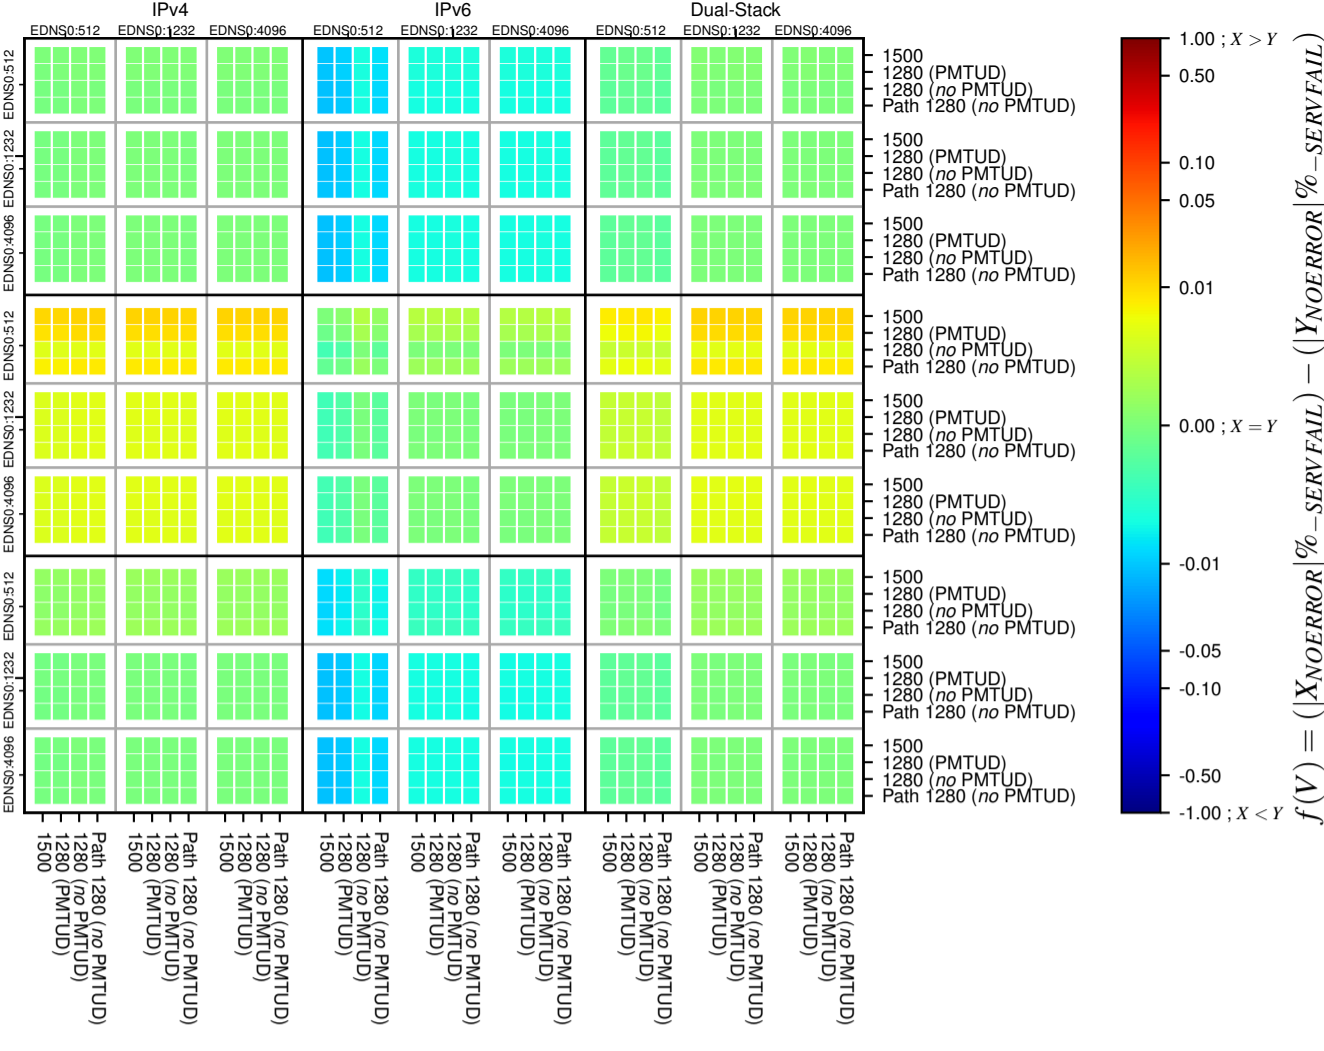

All Zones without DNSSEC for '.de'

All Zones with DNSSEC for '.de'

All Zones for '.de'