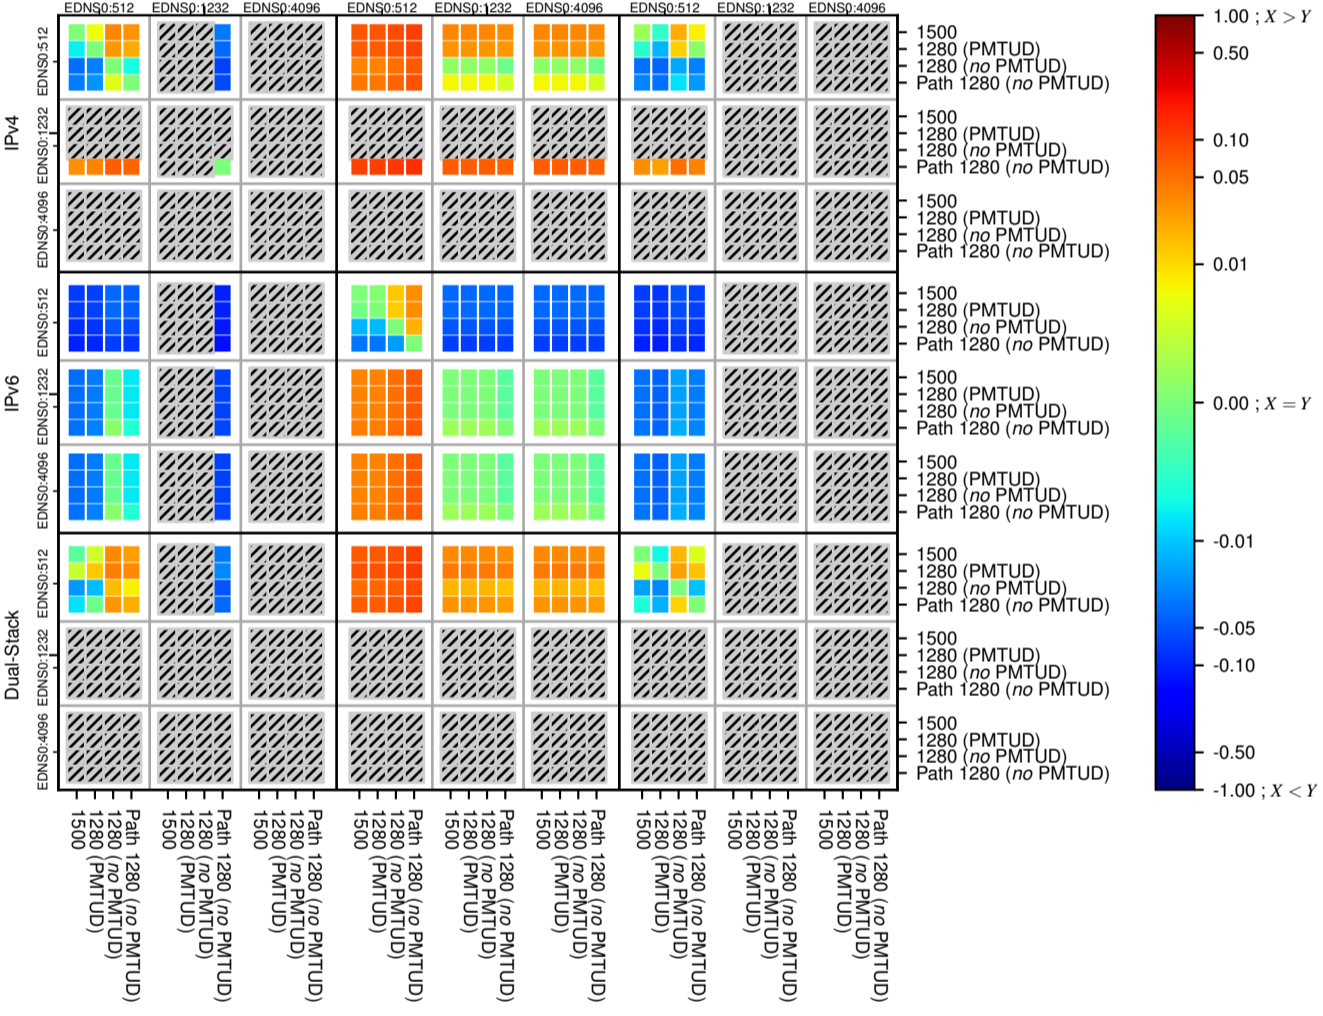

All Zones with DNSSEC for '.nl'