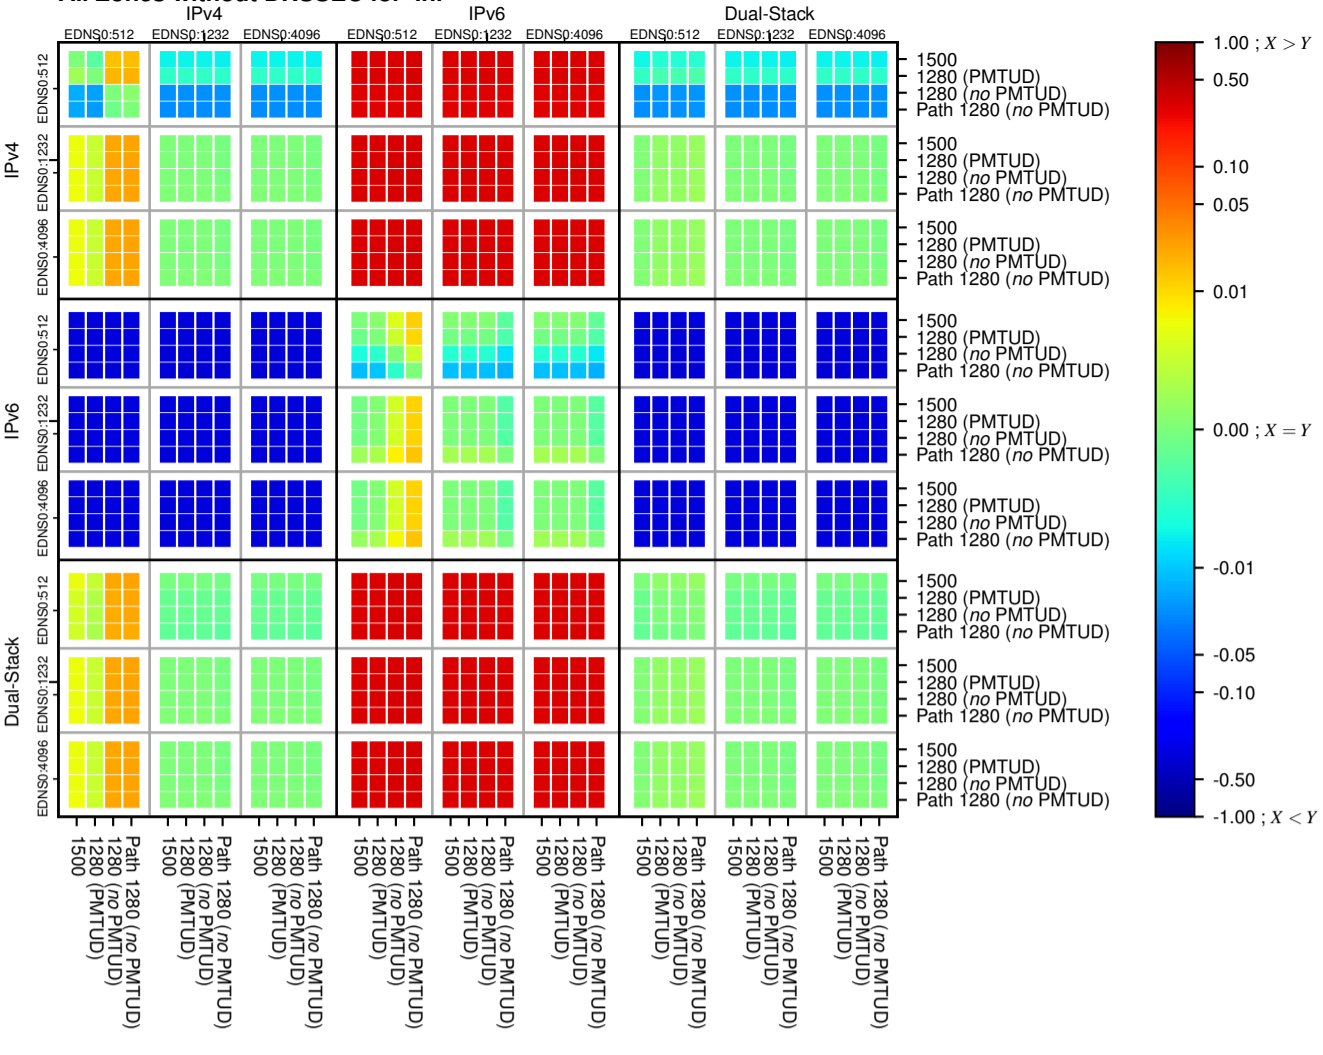

### All Zones without DNSSEC for '.nl'