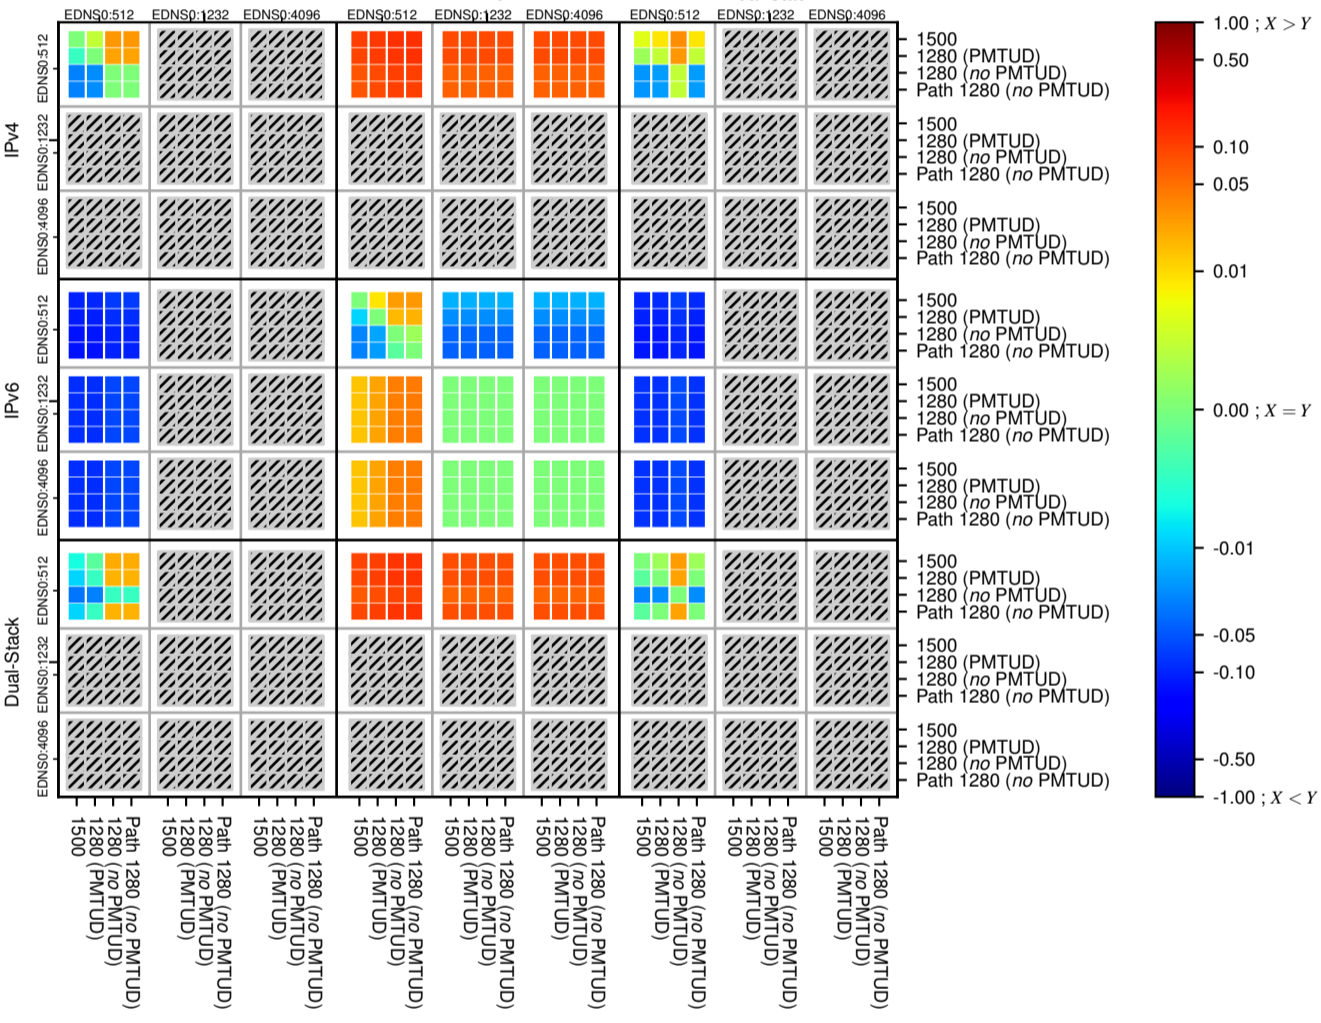

All Zones without DNSSEC for '.se'

All Zones with DNSSEC for '.se'

All Zones for '.se'