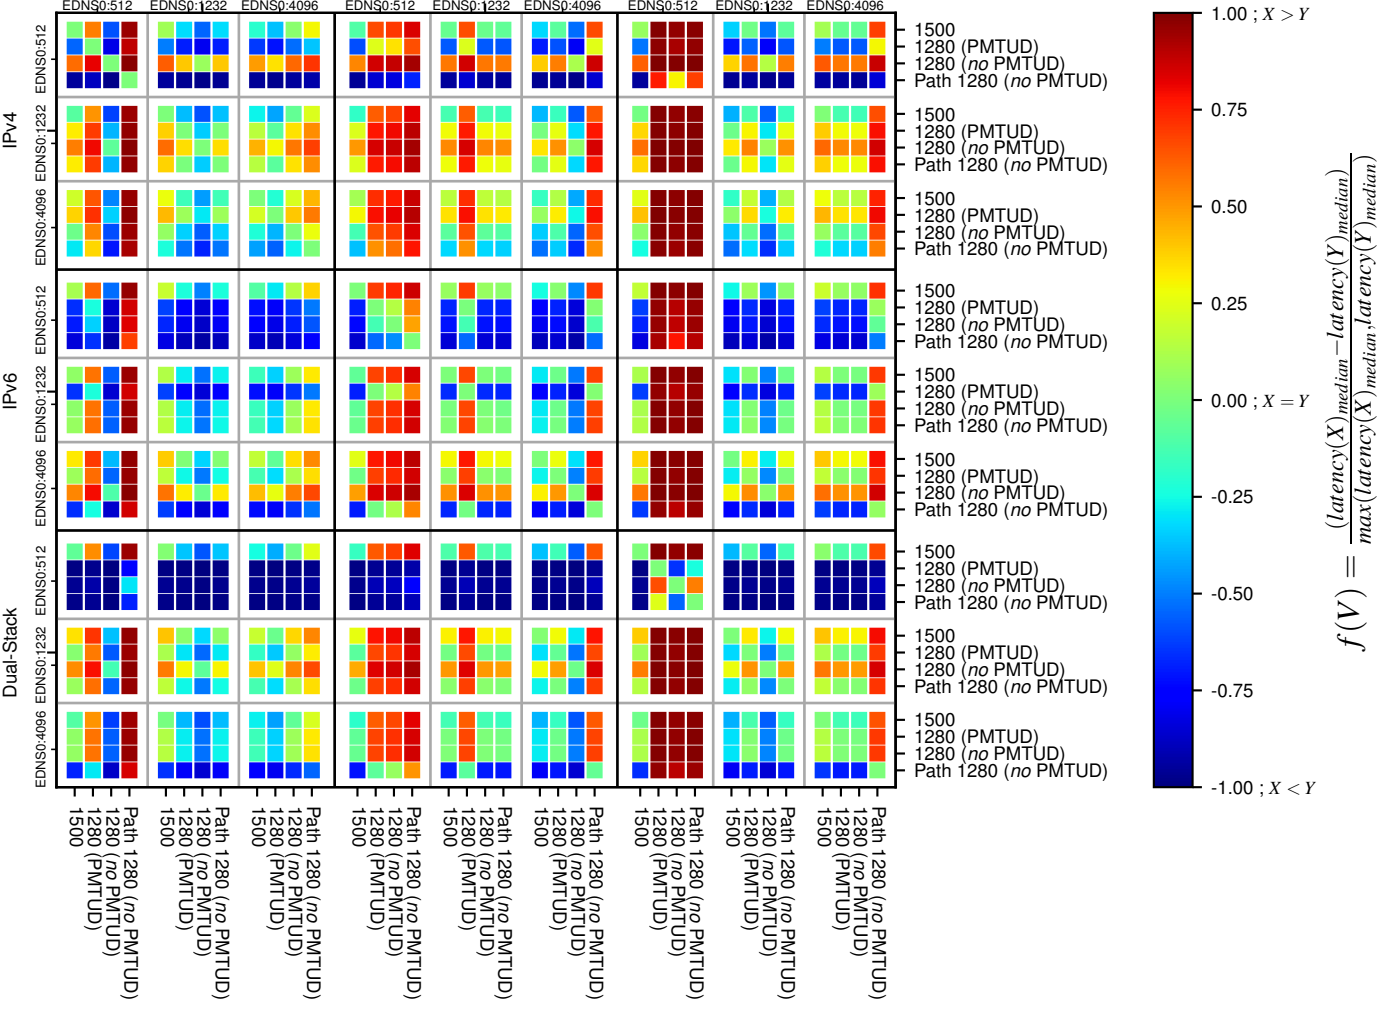

### All Zones without DNSSEC returning NOERROR for 'all\_psi\_domains'

### All Zones with DNSSEC returning NOERROR for 'all\_psi\_domains'