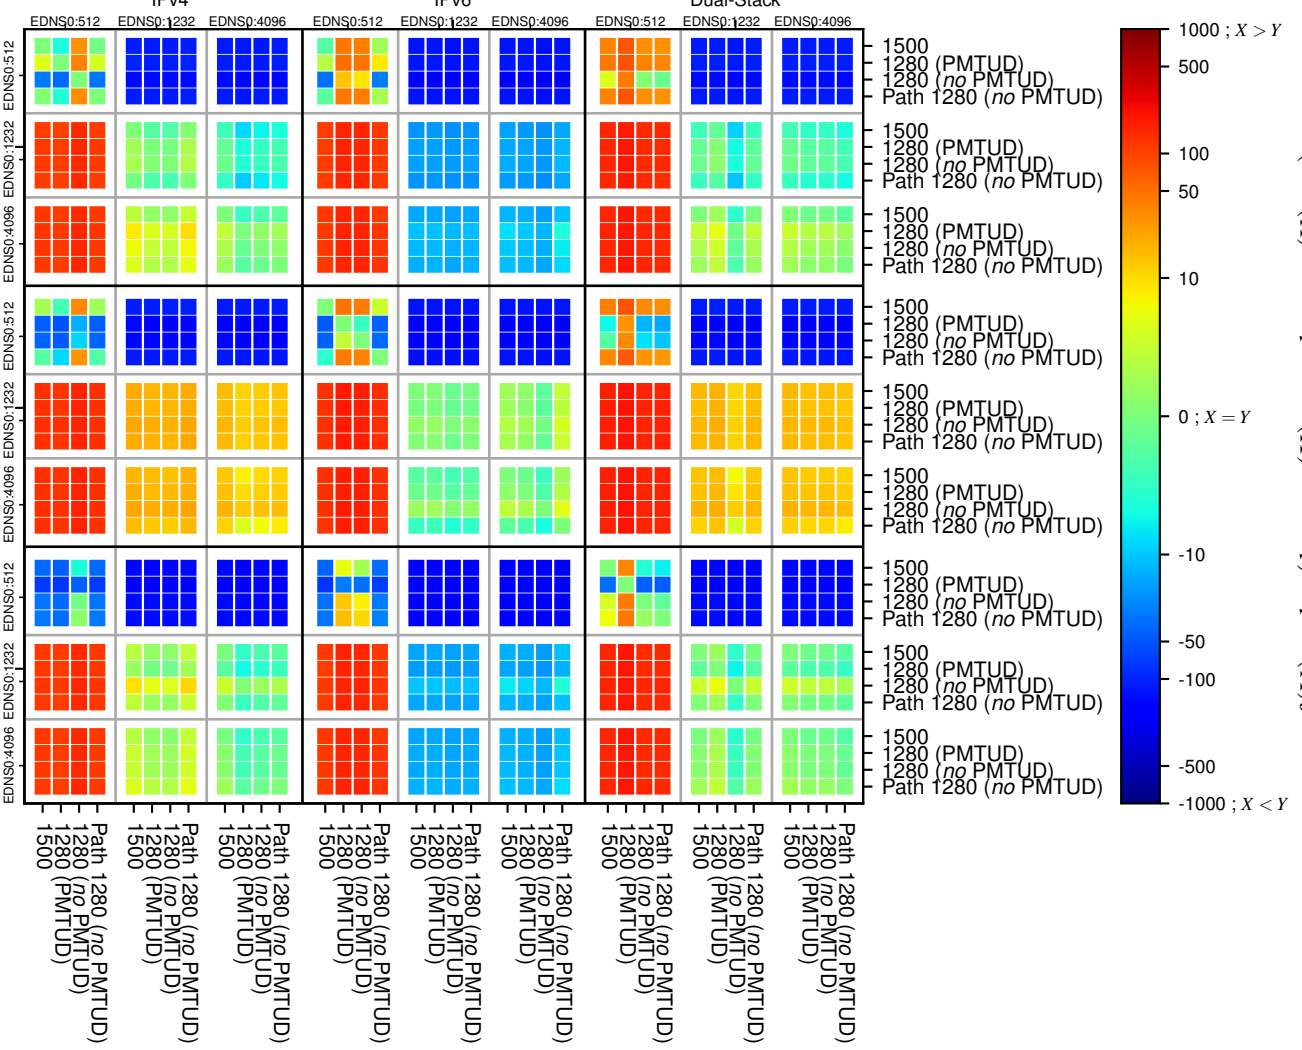

### All Zones without DNSSEC returning NOERROR for '.se'