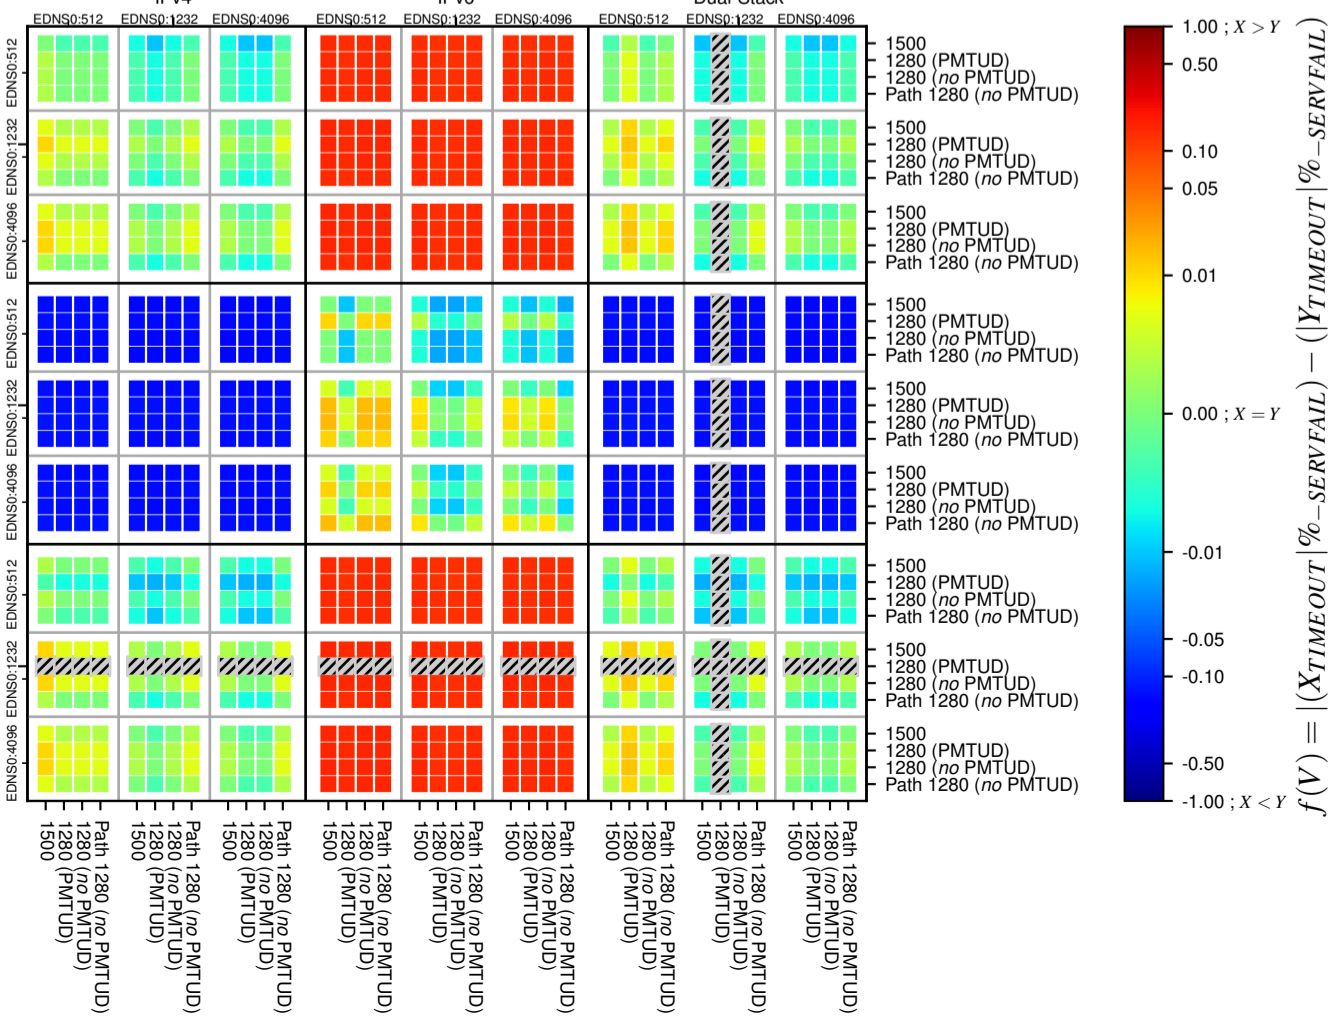

All Zones without DNSSEC for '.br'

All Zones with DNSSEC for '.br'

All Zones for '.br'

$$f(V) = |(X_{TIMEOUT} | \% - SERVFAIL) - (Y_{TIMEOUT} | \% - SERVFAIL)|$$

$$f(V) = |(X_{TIMEOUT} | \% - SERVFAIL) - (Y_{TIMEOUT} | \% - SERVFAIL)|$$

$$f(V) = |(X_{TIMEOUT} | \% - SERVFAIL) - (Y_{TIMEOUT} | \% - SERVFAIL)|$$