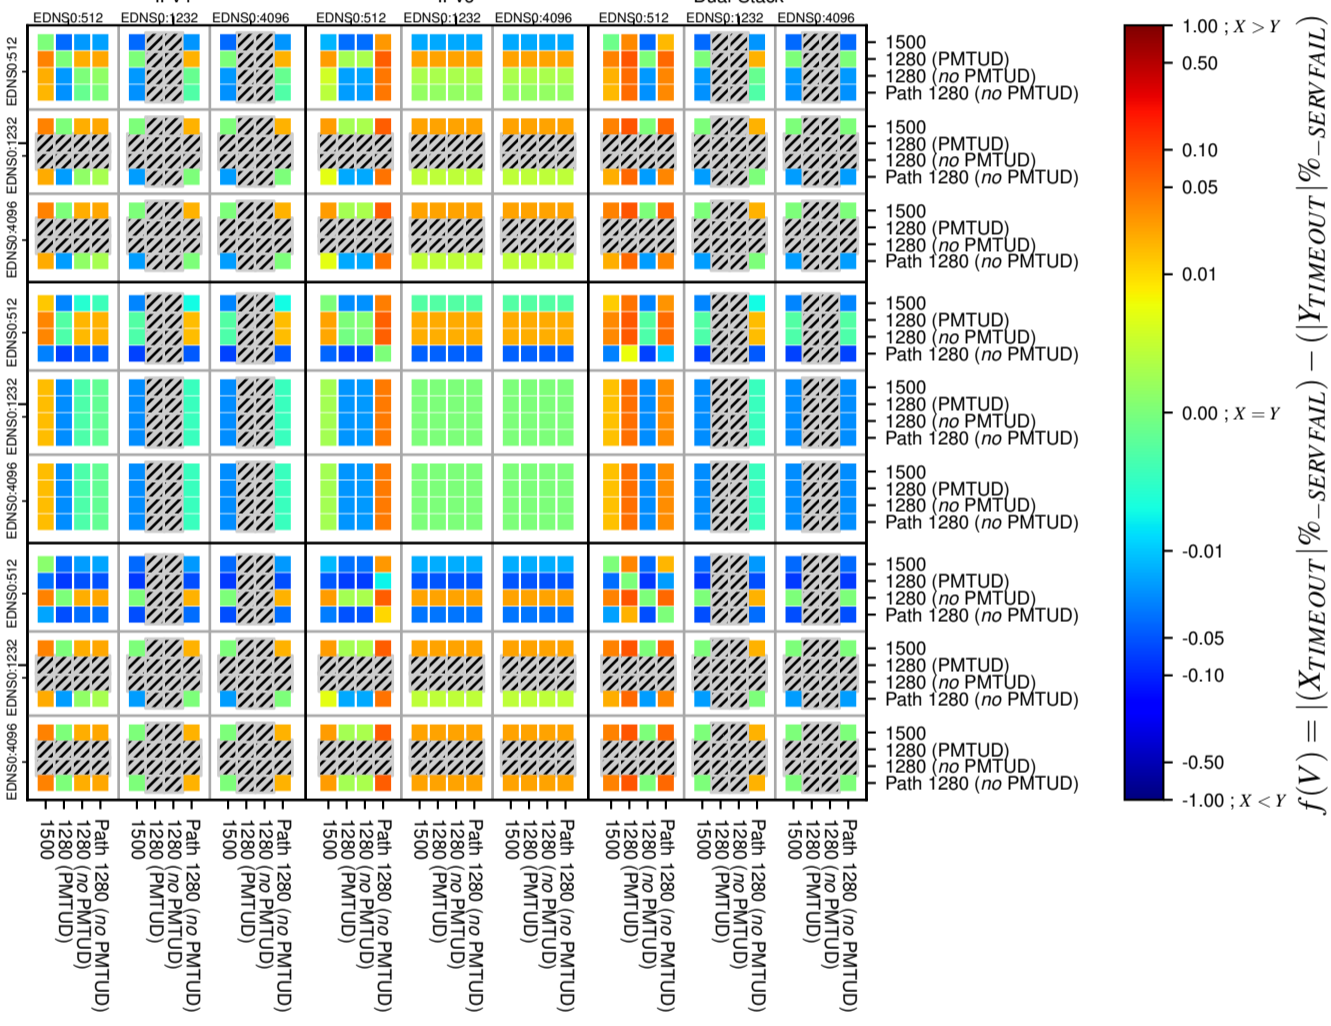

All Zones without DNSSEC for '.br'

All Zones with DNSSEC for '.br'

All Zones for '.br'

$$f(V) = |(X_{TIMEOUT} | \% - SERVFAIL) - (Y_{TIMEOUT} | \% - SERVFAIL)|$$

$$f(V) = |(X_{TIMEOUT} | \% - SERVFAIL) - (Y_{TIMEOUT} | \% - SERVFAIL)|$$

$$f(V) = |(X_{TIMEOUT} | \% - SERVFAIL) - (Y_{TIMEOUT} | \% - SERVFAIL)|$$