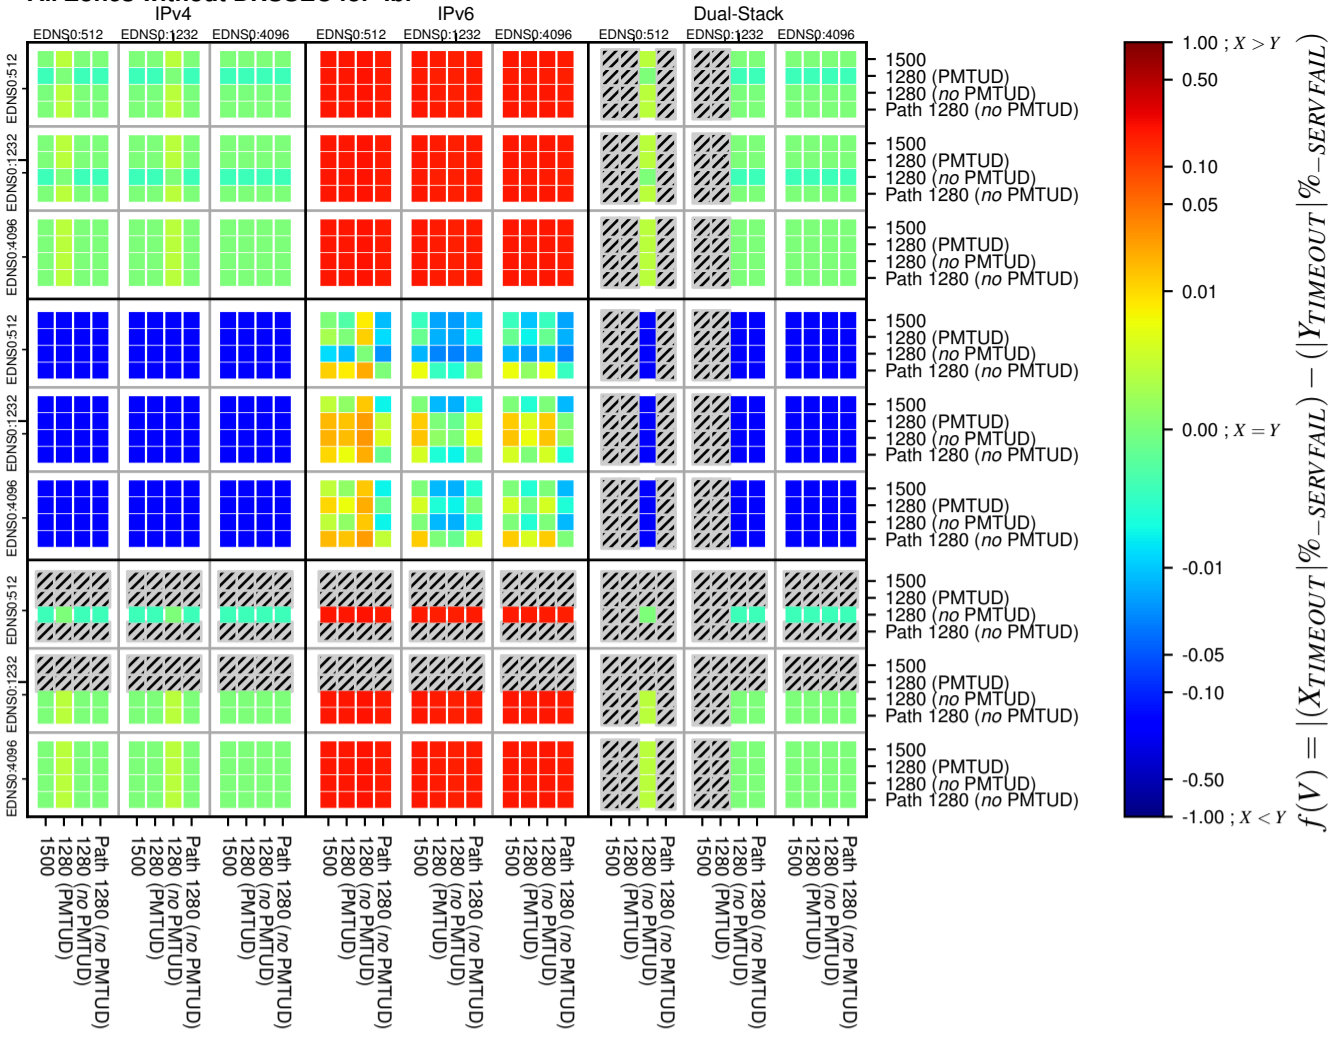

All Zones without DNSSEC for '.br'

All Zones with DNSSEC for '.br'

All Zones for '.br'

$$f(V) = |(X_{TIMEOUT} | \% - SERVFAIL) - (Y_{TIMEOUT} | \% - SERVFAIL)|$$

$$f(V) = |(X_{TIMEOUT} | \% - SERVFAIL) - (Y_{TIMEOUT} | \% - SERVFAIL)|$$

$$f(V) = |(X_{TIMEOUT} | \% - SERVFAIL) - (Y_{TIMEOUT} | \% - SERVFAIL)|$$