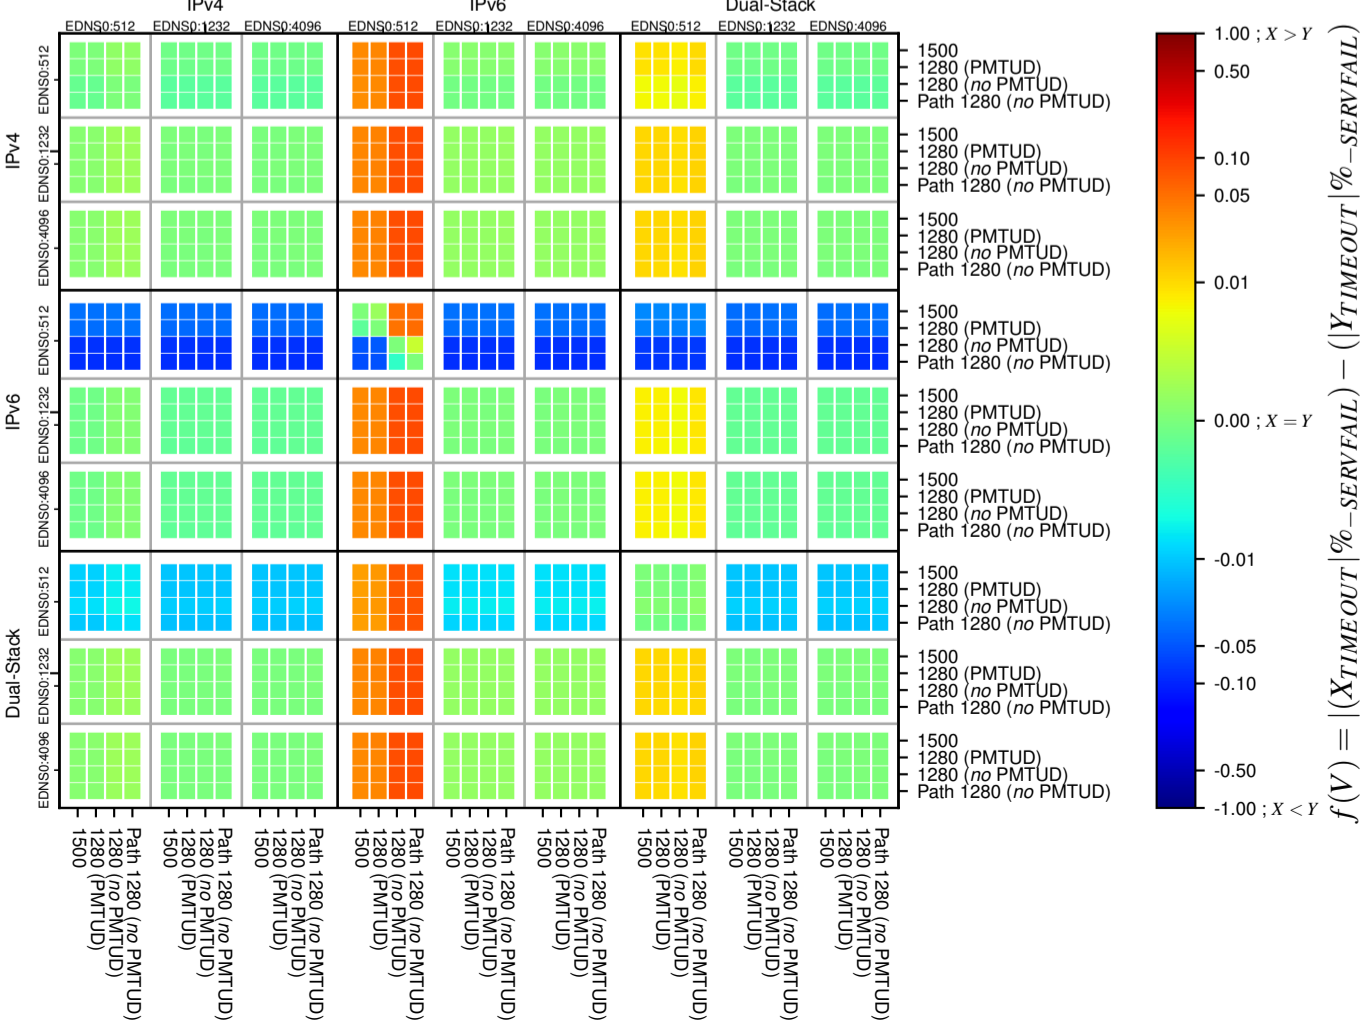

All Zones without DNSSEC for '.com'

All Zones with DNSSEC for '.com'

All Zones for '.com'

$$f(V) = |(X_{TIMEOUT} | \% - SERVFAIL) - (Y_{TIMEOUT} | \% - SERVFAIL)|$$

$$f(V) = |(X_{TIMEOUT} | \% - SERVFAIL) - (Y_{TIMEOUT} | \% - SERVFAIL)|$$

$$f(V) = |(X_{TIMEOUT} | \% - SERVFAIL) - (Y_{TIMEOUT} | \% - SERVFAIL)|$$