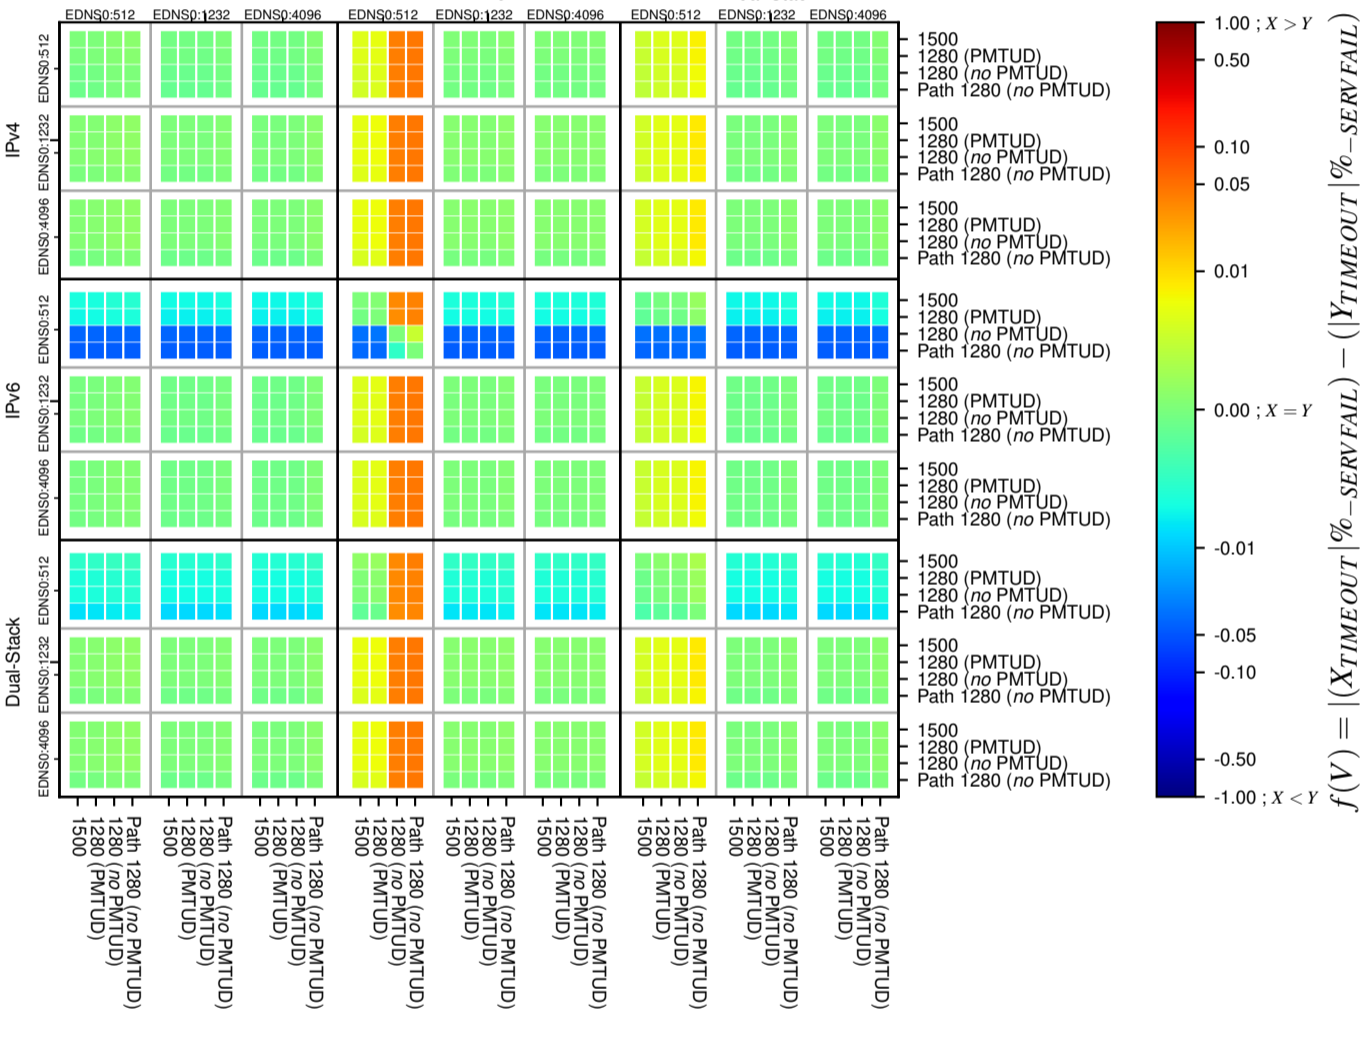

All Zones without DNSSEC for '.com'

All Zones with DNSSEC for '.com'

All Zones for '.com'

$$f(V) = |(X_{TIMEOUT} | \% - SERVFAIL) - (Y_{TIMEOUT} | \% - SERVFAIL)|$$

$$f(V) = |(X_{TIMEOUT} | \% - SERVFAIL) - (Y_{TIMEOUT} | \% - SERVFAIL)|$$

$$f(V) = |(X_{TIMEOUT} | \% - SERVFAIL) - (Y_{TIMEOUT} | \% - SERVFAIL)|$$