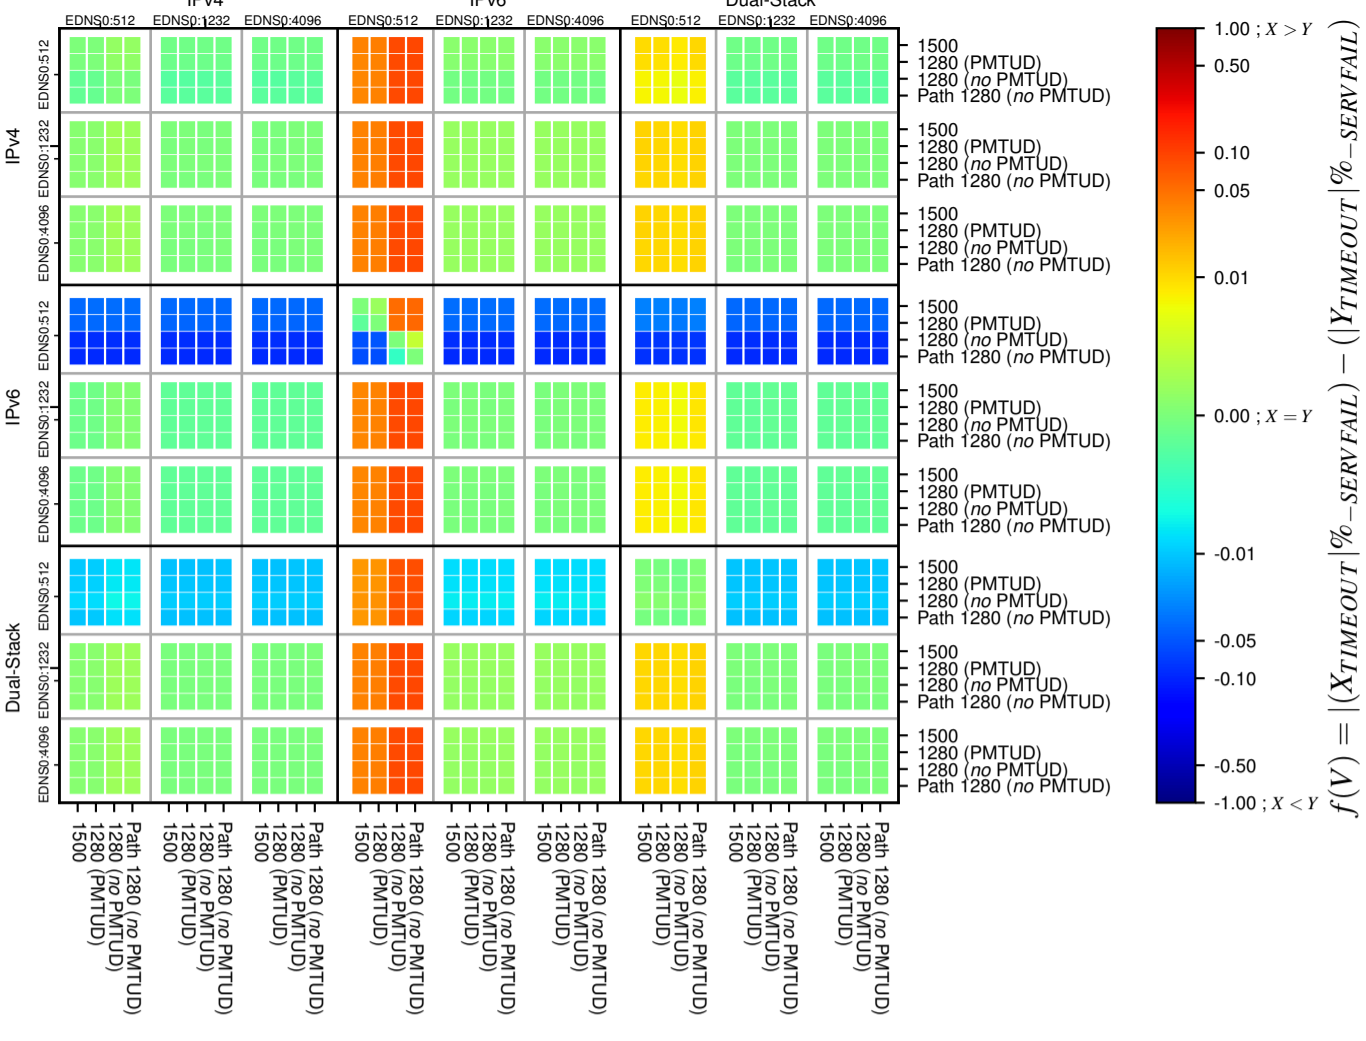

All Zones without DNSSEC for '.com'

All Zones with DNSSEC for '.com'

All Zones for '.com'

$$f(V) = |(X_{TIMEOUT} | \% - SERVFAIL) - (Y_{TIMEOUT} | \% - SERVFAIL)|$$

$$f(V) = |(X_{TIMEOUT} | \% - SERVFAIL) - (Y_{TIMEOUT} | \% - SERVFAIL)|$$

$$f(V) = |(X_{TIMEOUT} | \% - SERVFAIL) - (Y_{TIMEOUT} | \% - SERVFAIL)|$$