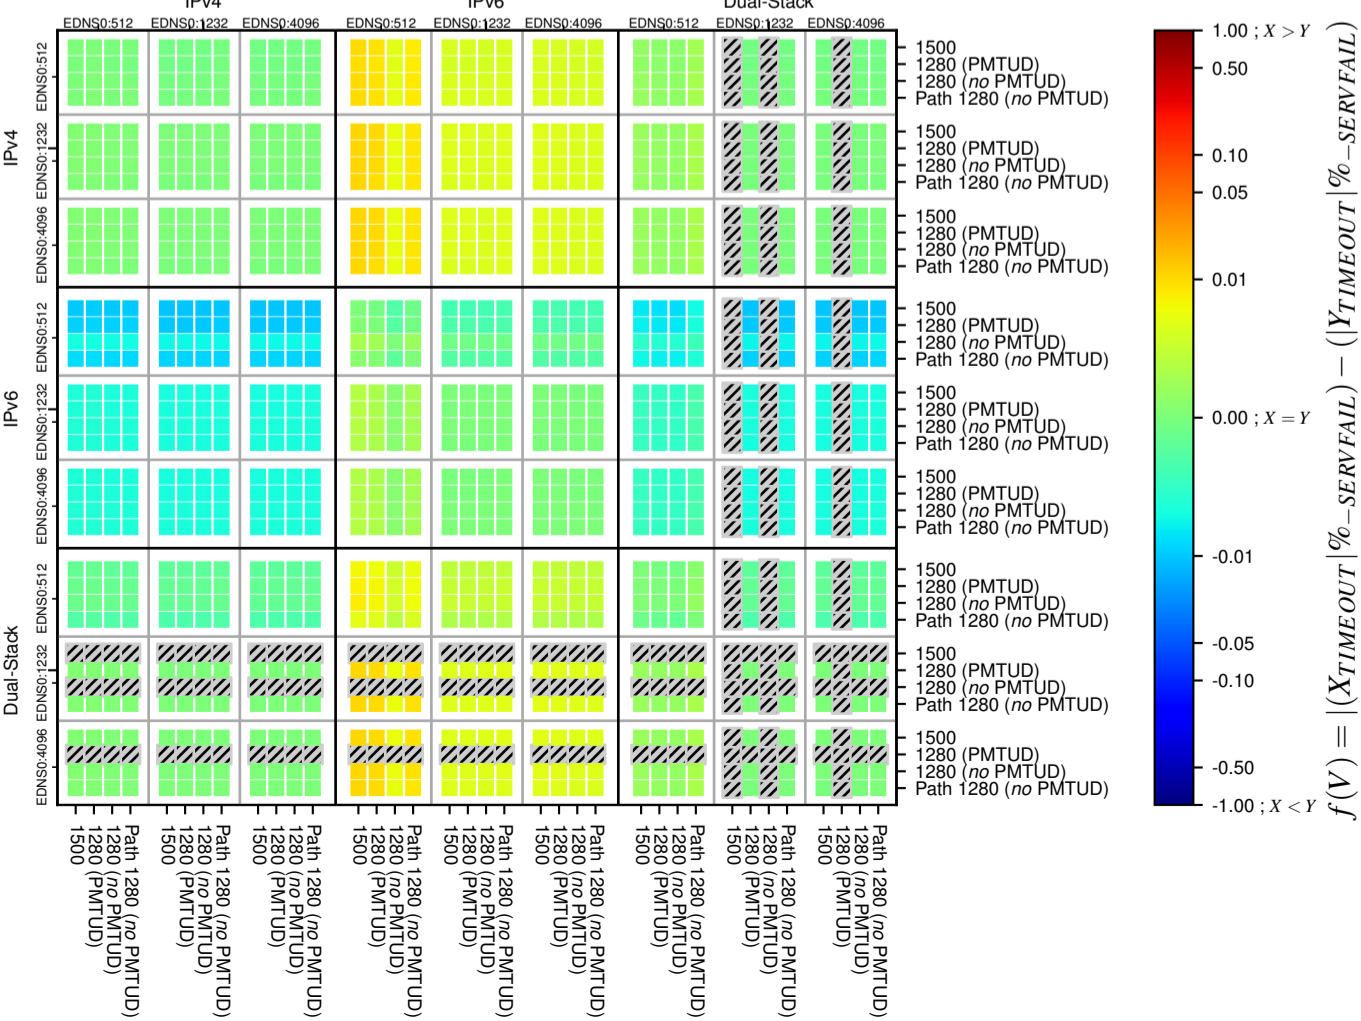

All Zones without DNSSEC for '.de'

All Zones with DNSSEC for '.de'

All Zones for '.de'

$$f(V) = |X_{TIMEOUT} \% - SERVFAIL} - (Y_{TIMEOUT} \% - SERVFAIL)|$$

$$f(V) = |X_{TIMEOUT} \% - SERVFAIL} - (Y_{TIMEOUT} \% - SERVFAIL)|$$

$$f(V) = |X_{TIMEOUT} \% - SERVFAIL} - (Y_{TIMEOUT} \% - SERVFAIL)|$$