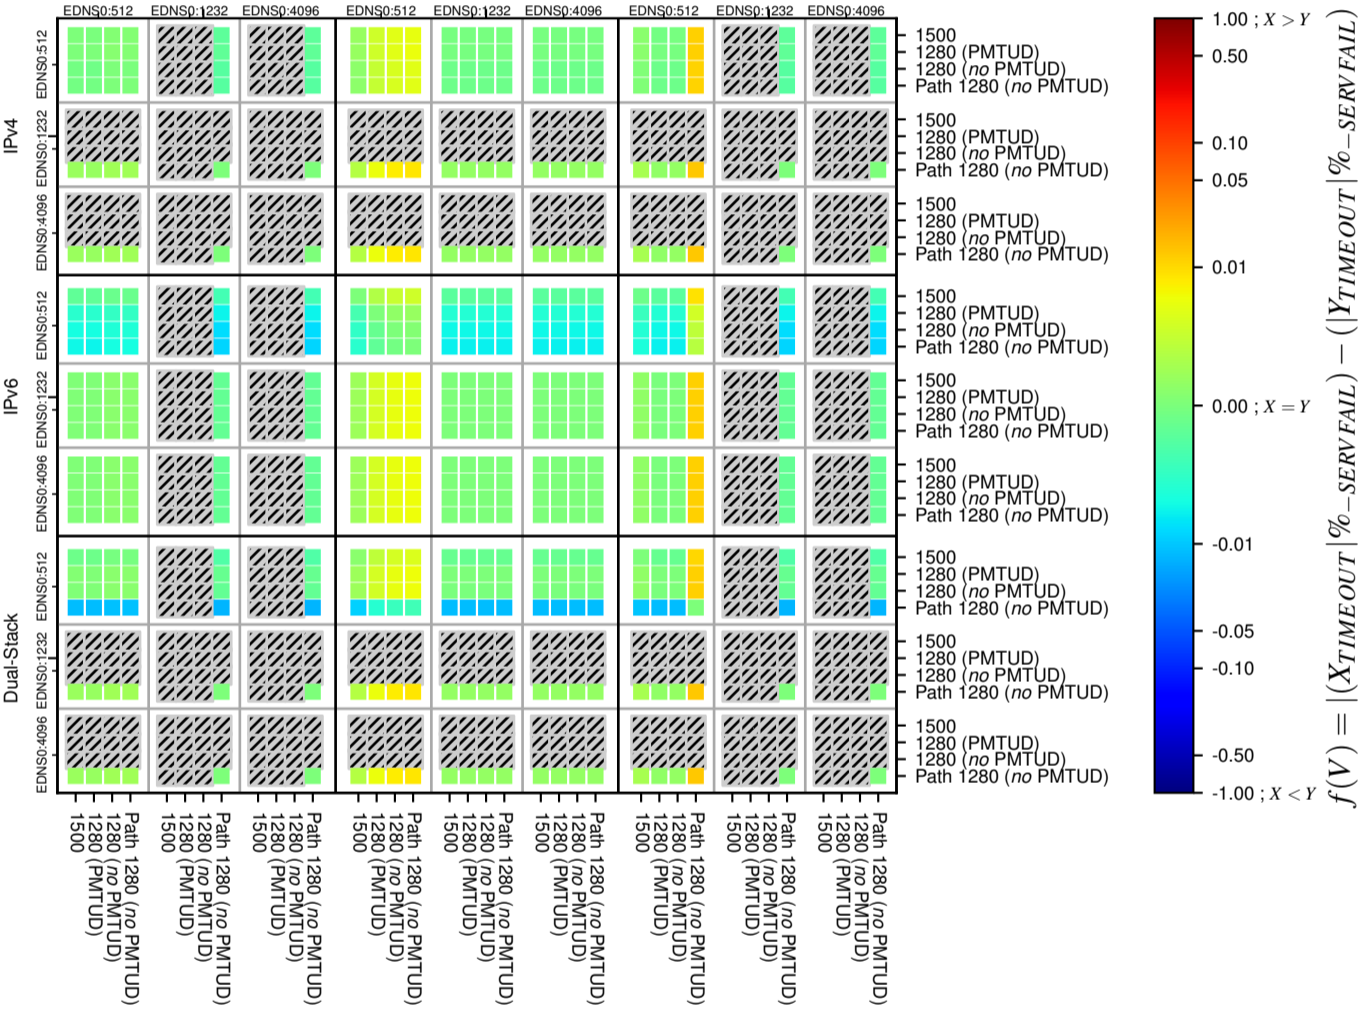

All Zones without DNSSEC for '.de'

All Zones with DNSSEC for '.de'

All Zones for '.de'

$$f(V) = |X_{TIMEOUT} \% - SERVFAIL} - (Y_{TIMEOUT} \% - SERVFAIL)|$$

$$f(V) = |X_{TIMEOUT} \% - SERVFAIL} - (Y_{TIMEOUT} \% - SERVFAIL)|$$

$$f(V) = |X_{TIMEOUT} \% - SERVFAIL} - (Y_{TIMEOUT} \% - SERVFAIL)|$$