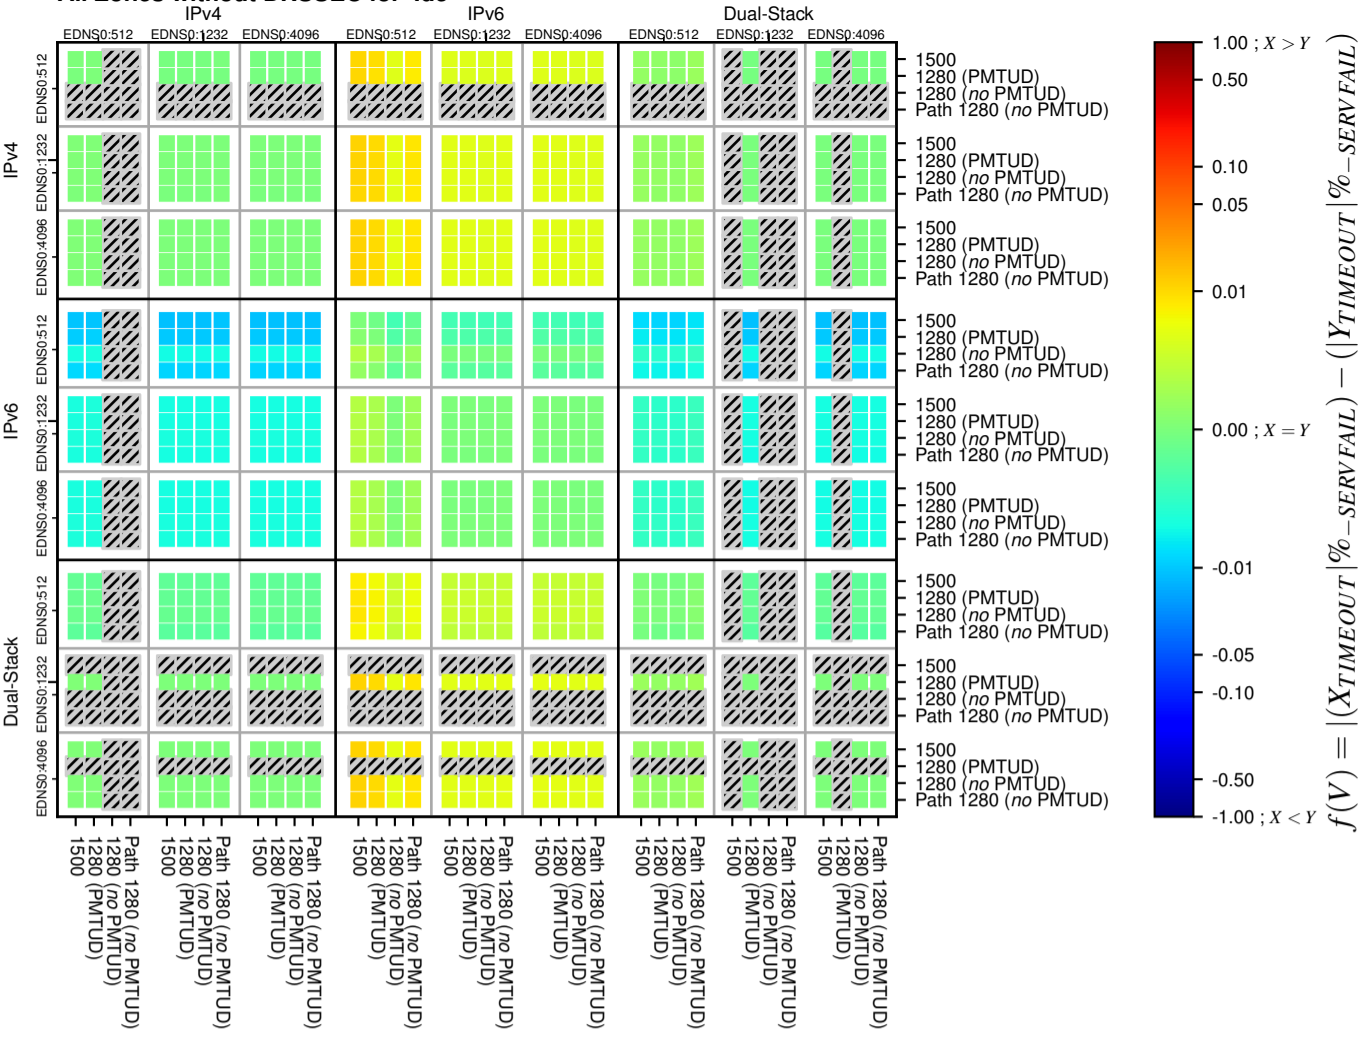

All Zones without DNSSEC for '.de'

All Zones with DNSSEC for '.de'

All Zones for '.de'

$$f(V) = |X_{TIMEOUT} \% - SERVFAIL} - (Y_{TIMEOUT} \% - SERVFAIL)|$$

$$f(V) = |X_{TIMEOUT} \% - SERVFAIL} - (Y_{TIMEOUT} \% - SERVFAIL)|$$

$$f(V) = |X_{TIMEOUT} \% - SERVFAIL} - (Y_{TIMEOUT} \% - SERVFAIL)|$$