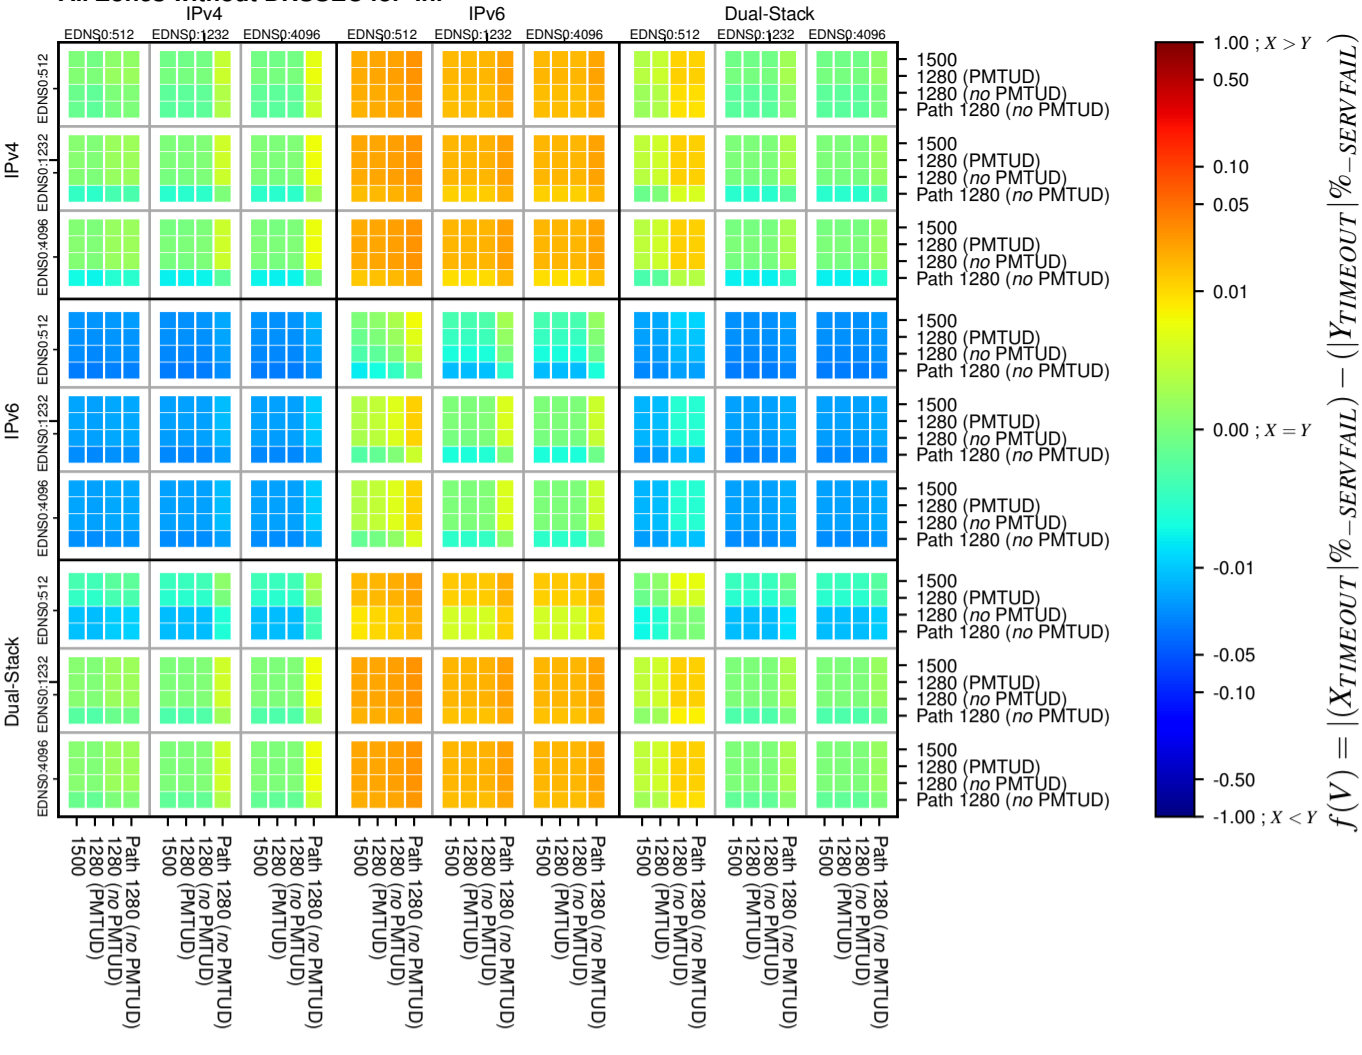

### All Zones without DNSSEC for '.nl'