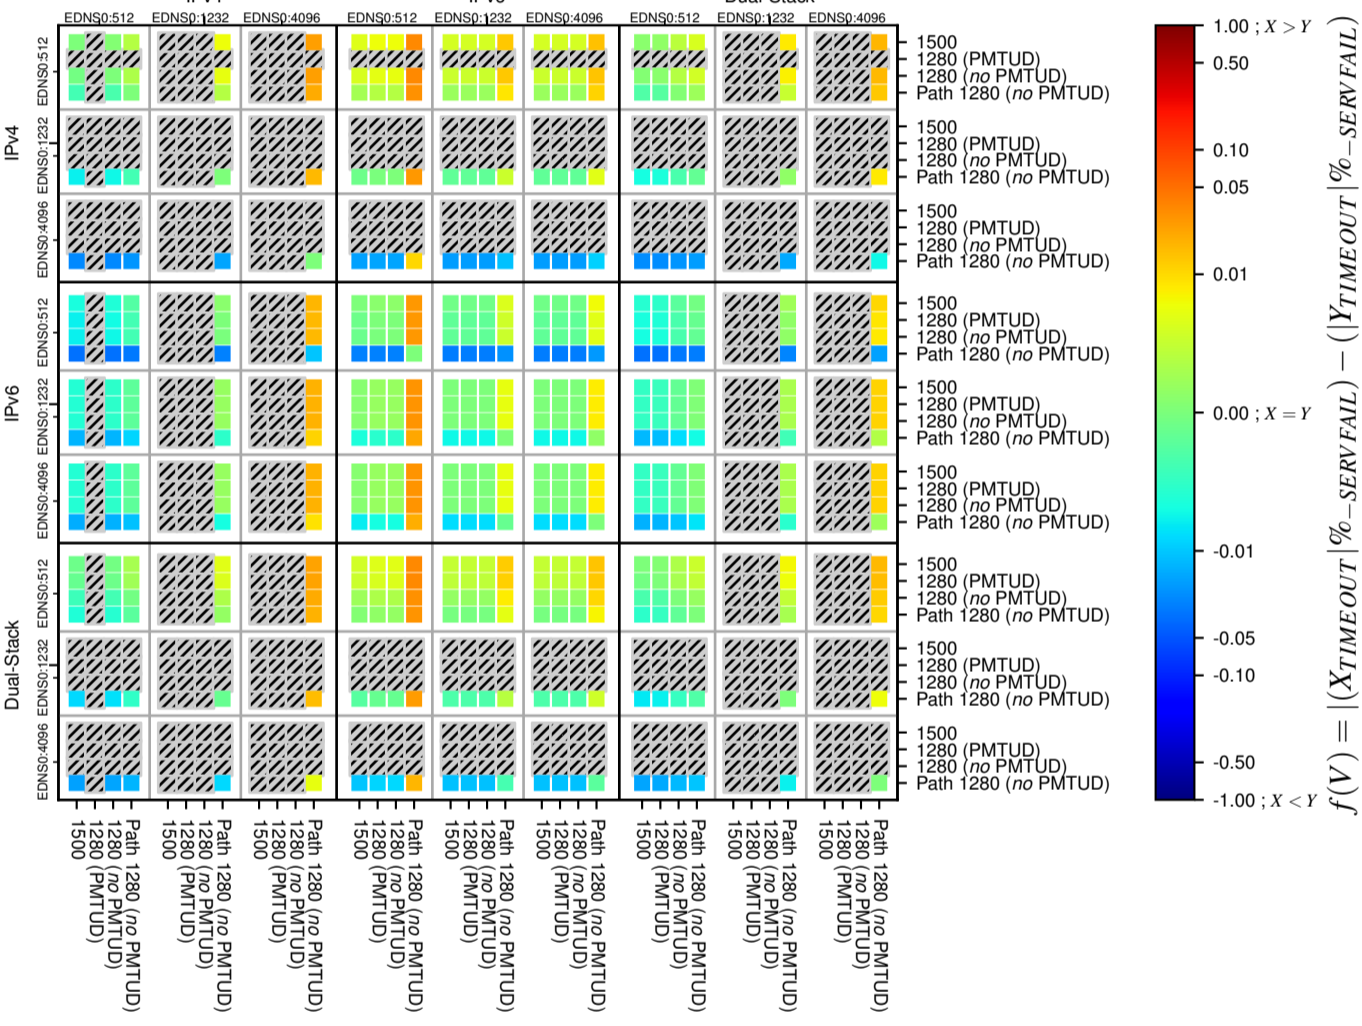

### All Zones without DNSSEC for '.nl'

### All Zones with DNSSEC for '.nl'