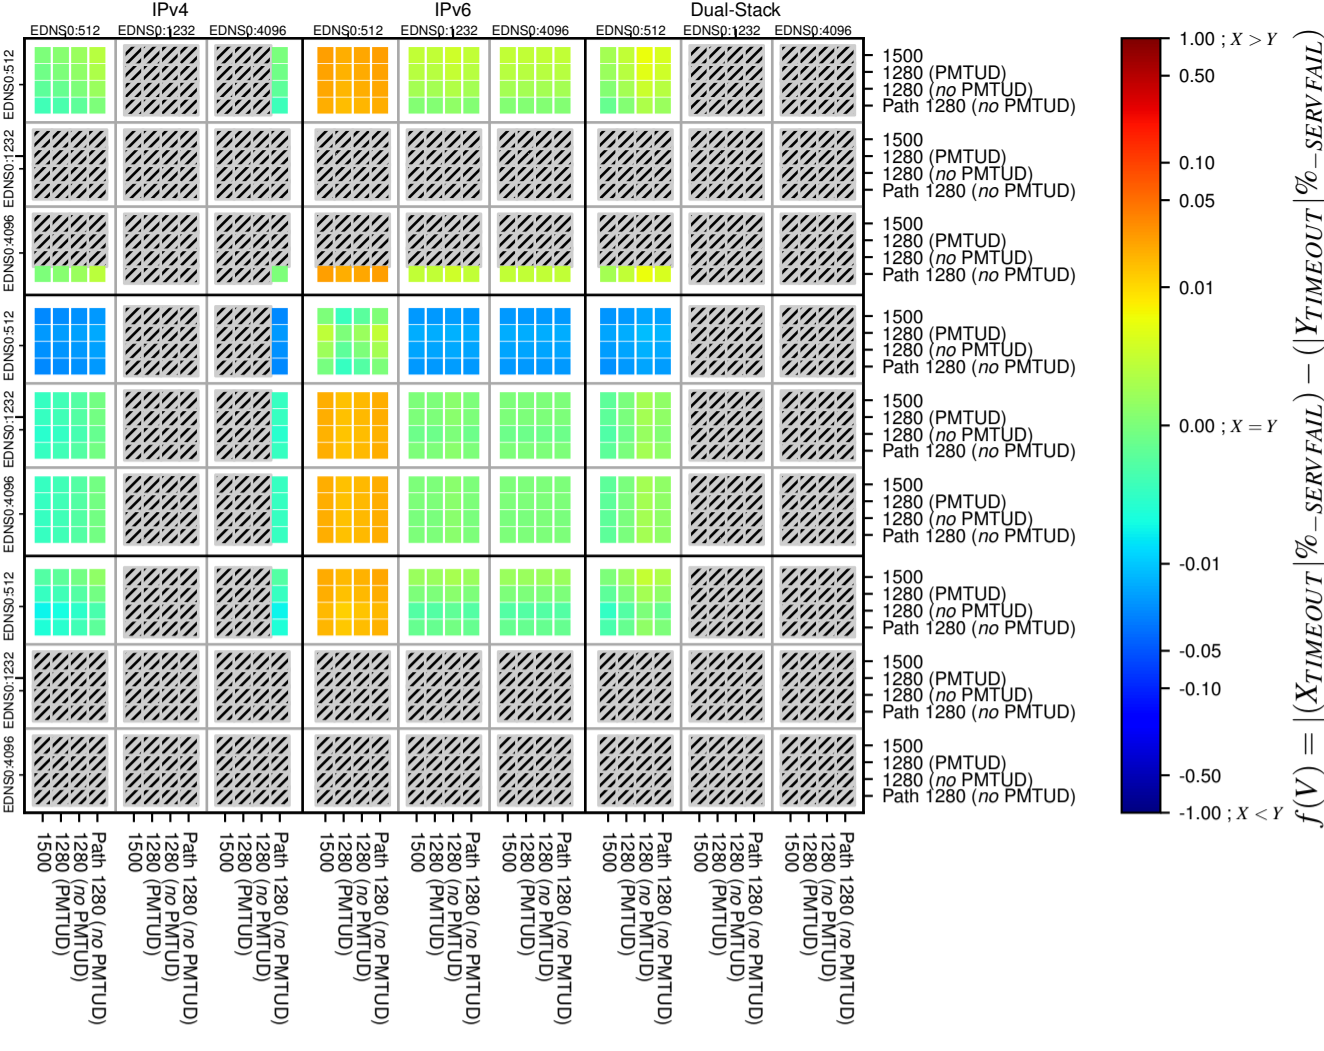

### All Zones without DNSSEC for '.se'