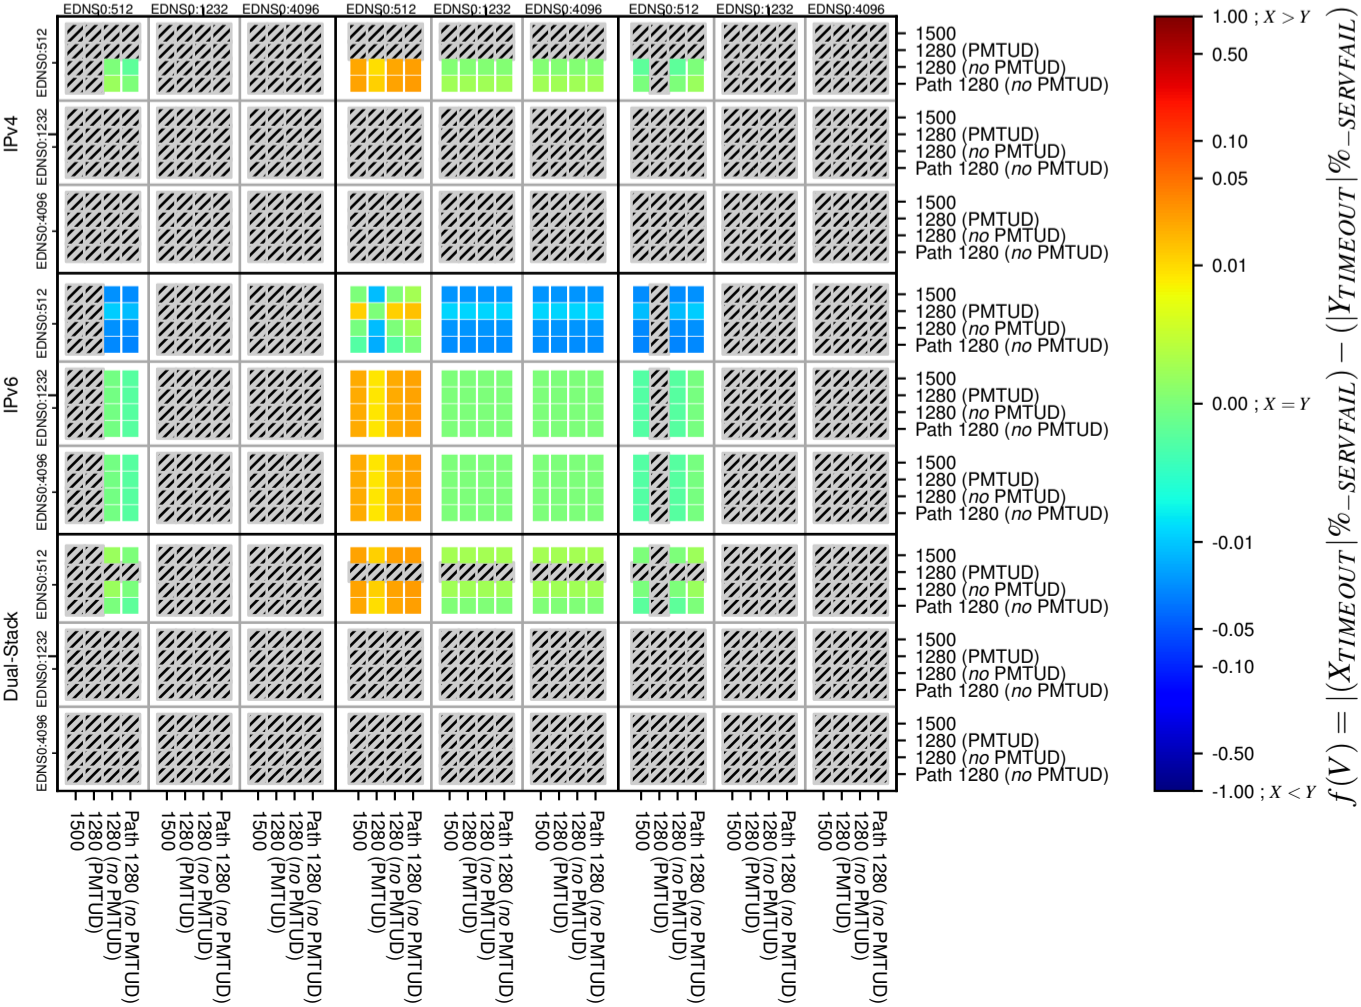

### All Zones without DNSSEC for '.uk'

### All Zones with DNSSEC for '.uk'

### All Zones for '.uk'

$$f(V) = |(X_{TIMEOUT} | \% - SERVFAIL) - (Y_{TIMEOUT} | \% - SERVFAIL)|$$

$$f(V) = |(X_{TIMEOUT} | \% - SERVFAIL) - (Y_{TIMEOUT} | \% - SERVFAIL)|$$

$$f(V) = |(X_{TIMEOUT} | \% - SERVFAIL) - (Y_{TIMEOUT} | \% - SERVFAIL)|$$