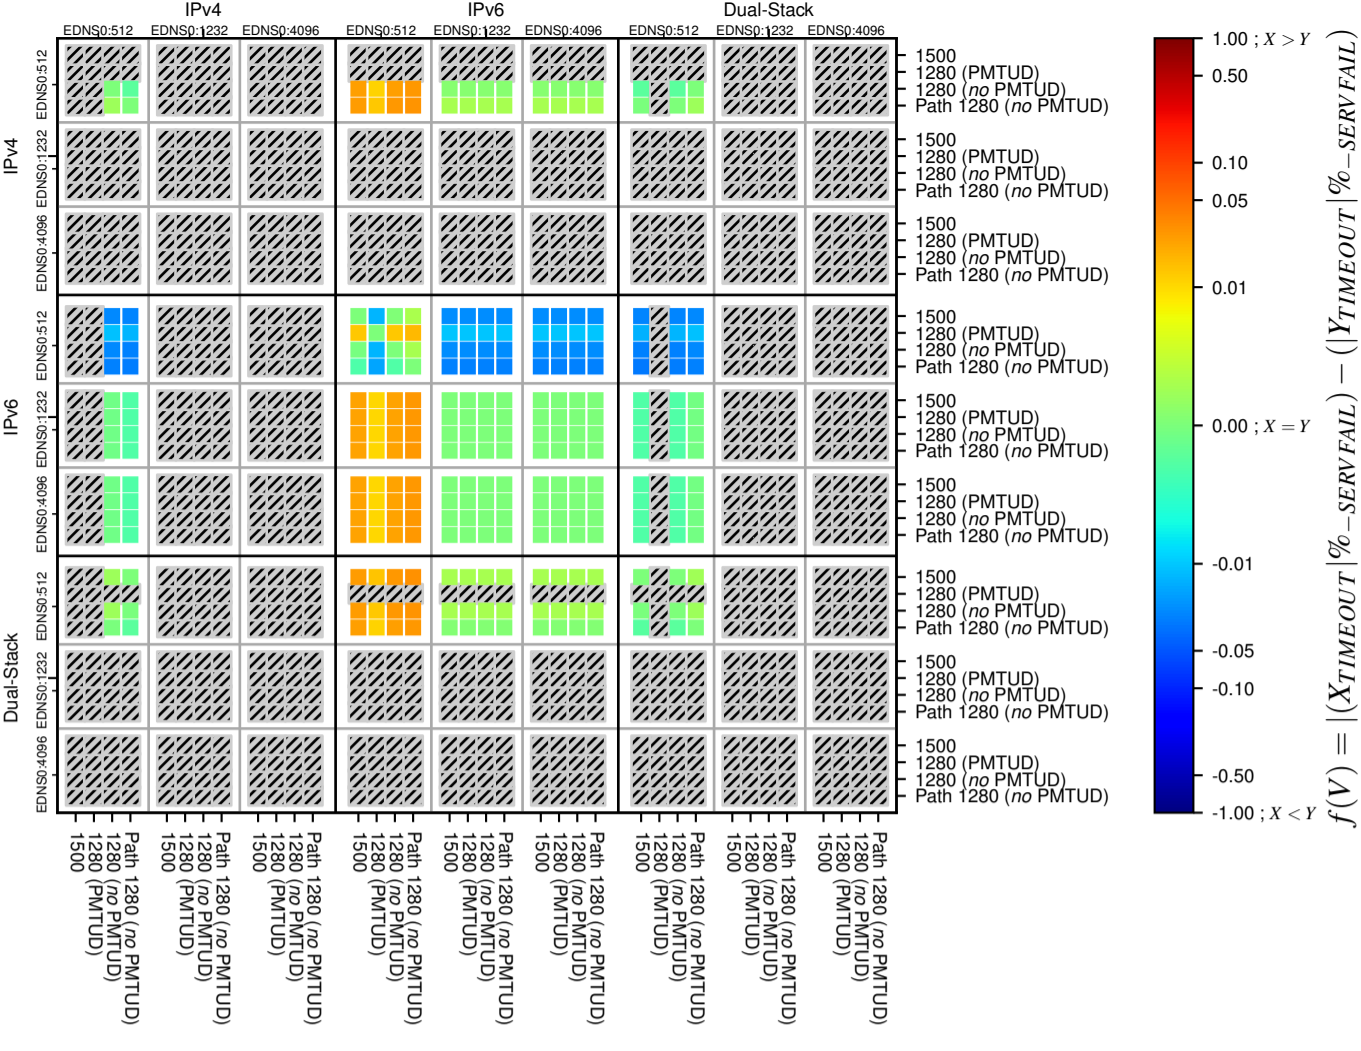

All Zones without DNSSEC for '.uk'