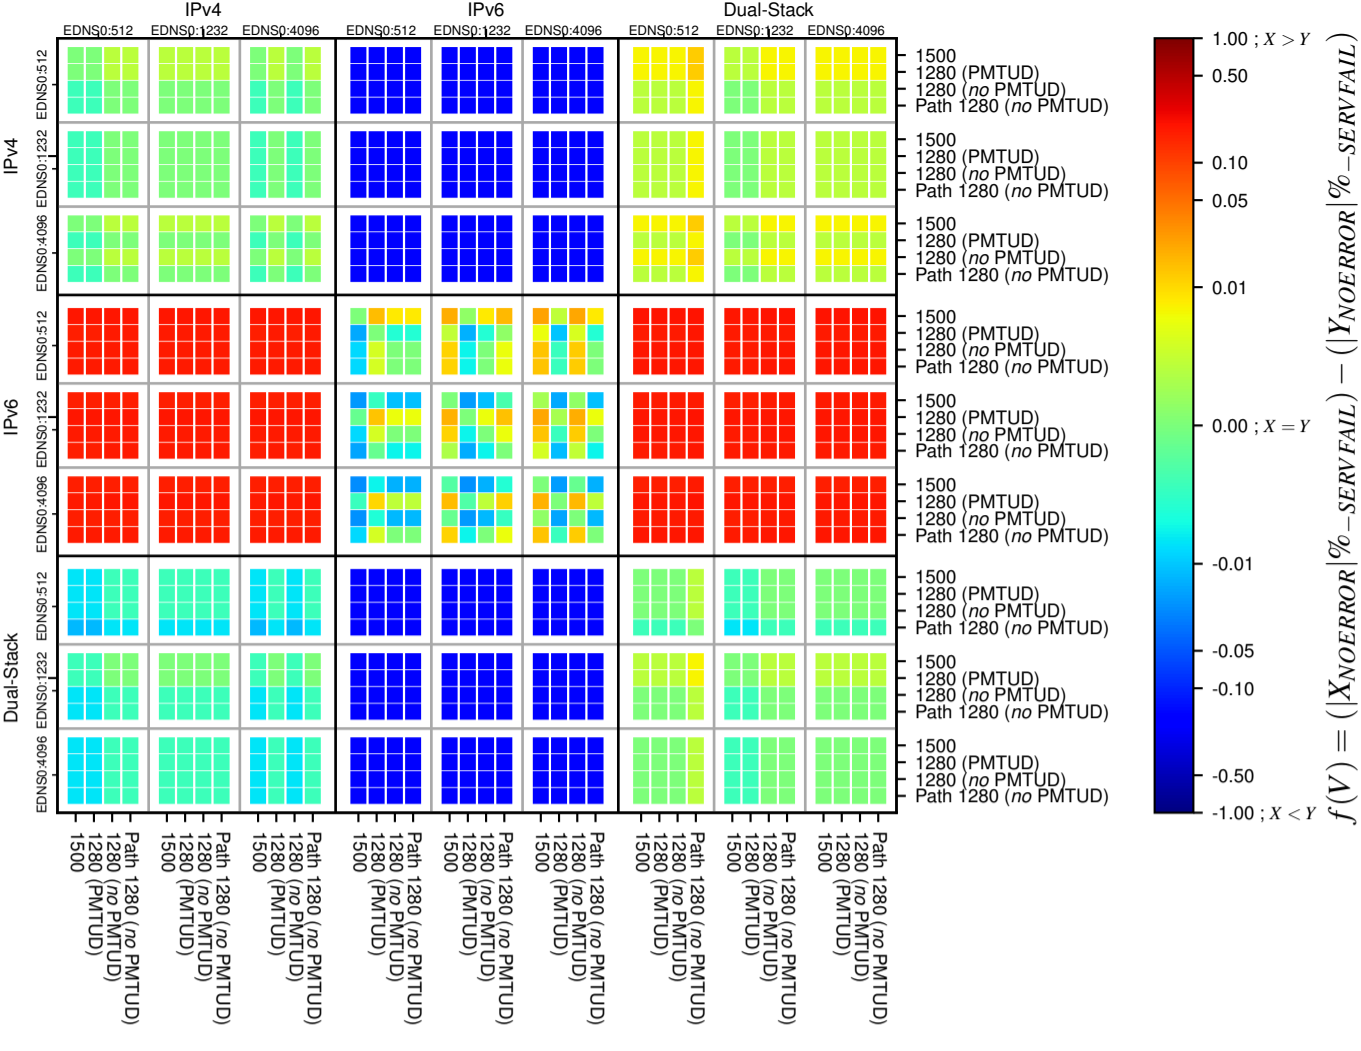

All Zones without DNSSEC for '.br'

All Zones with DNSSEC for '.br'

All Zones for '.br'

$$f(V) = (|X_{NOERROR}| \% - |SERVFAIL|) - (|Y_{NOERROR}| \% - |SERVFAIL|)$$