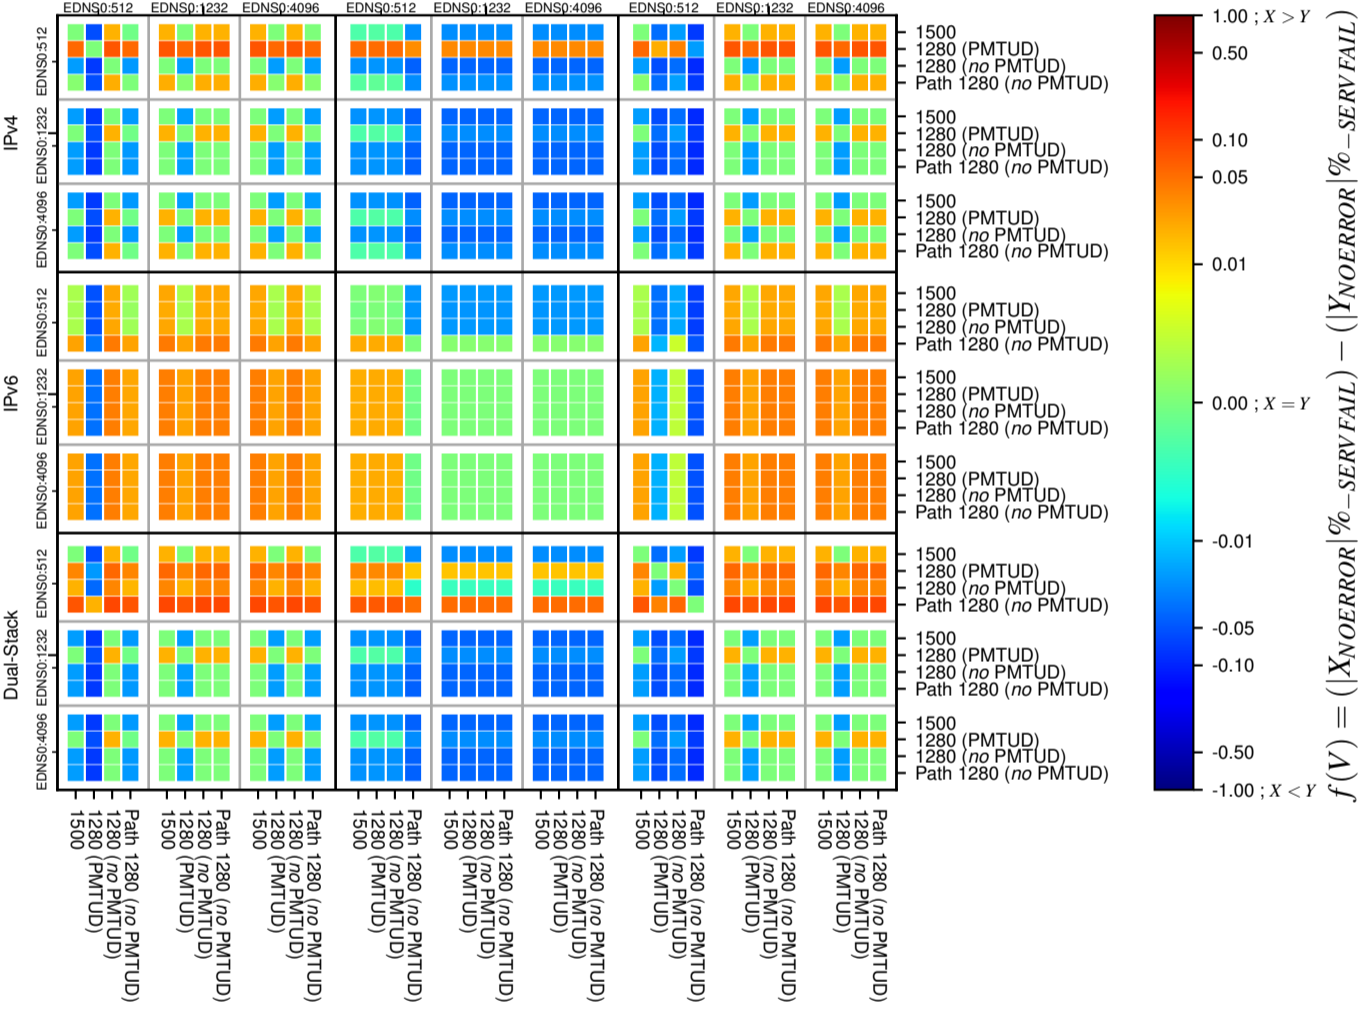

All Zones without DNSSEC for '.br'

All Zones with DNSSEC for '.br'

All Zones for '.br'

$$f(V) = (|X_{NOERROR}| \% - |SERVFAIL|) - (|Y_{NOERROR}| \% - |SERVFAIL|)$$