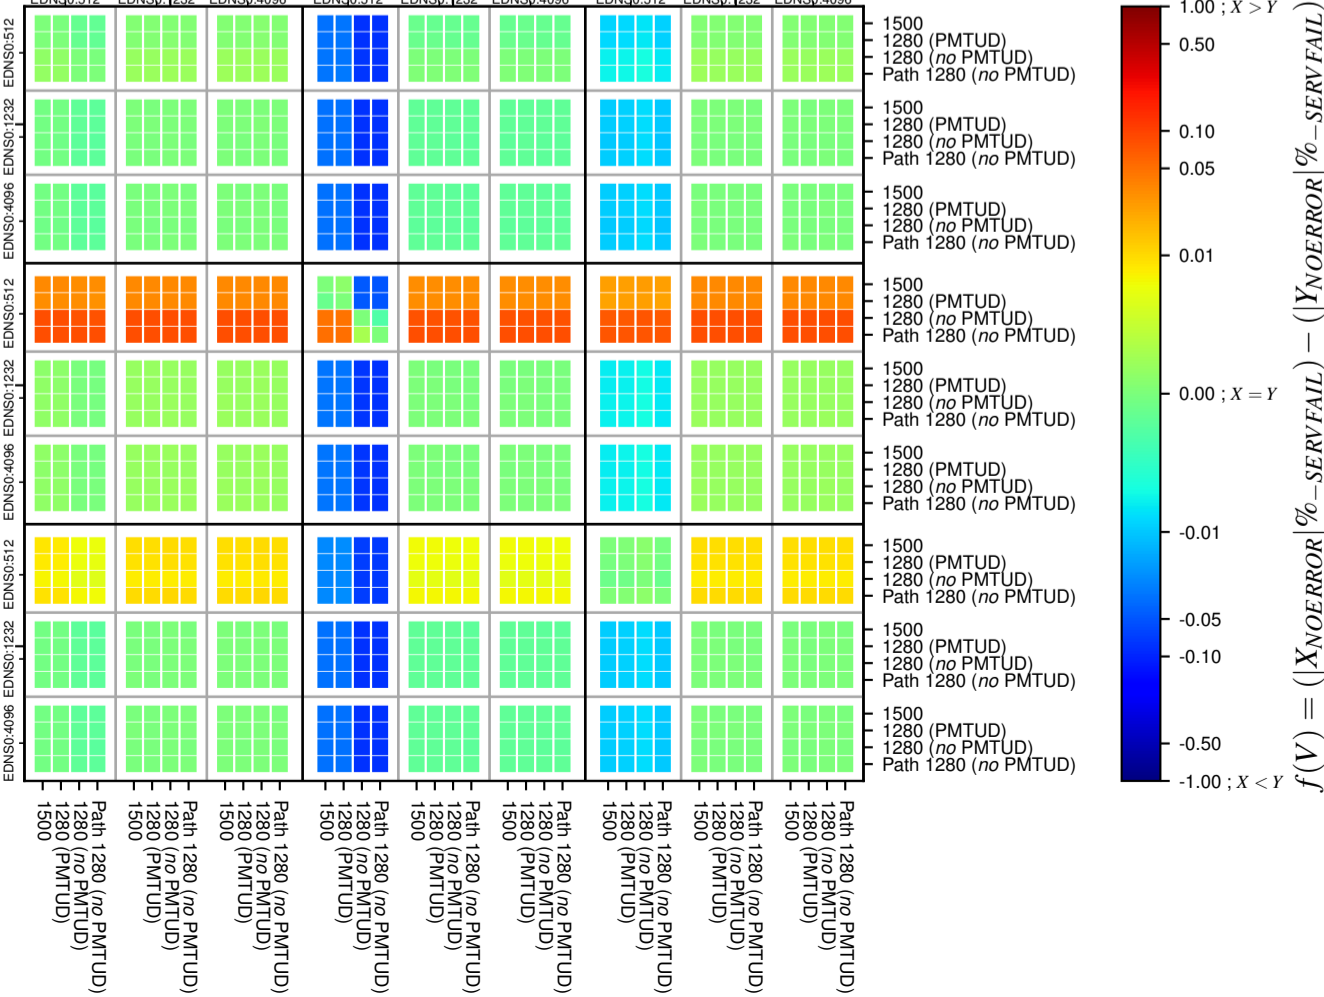

### All Zones without DNSSEC for '.com'

### All Zones for '.com'

$$f(V) = (|X_{NOERROR}| \% - SERVFAIL) - (|Y_{NOERROR}| \% - SERVFAIL)$$

$$f(V) = (|X_{NOERROR}| \% - SERVFAIL) - (|Y_{NOERROR}| \% - SERVFAIL)$$

$$f(V) = (|X_{NOERROR}| \% - SERVFAIL) - (|Y_{NOERROR}| \% - SERVFAIL)$$