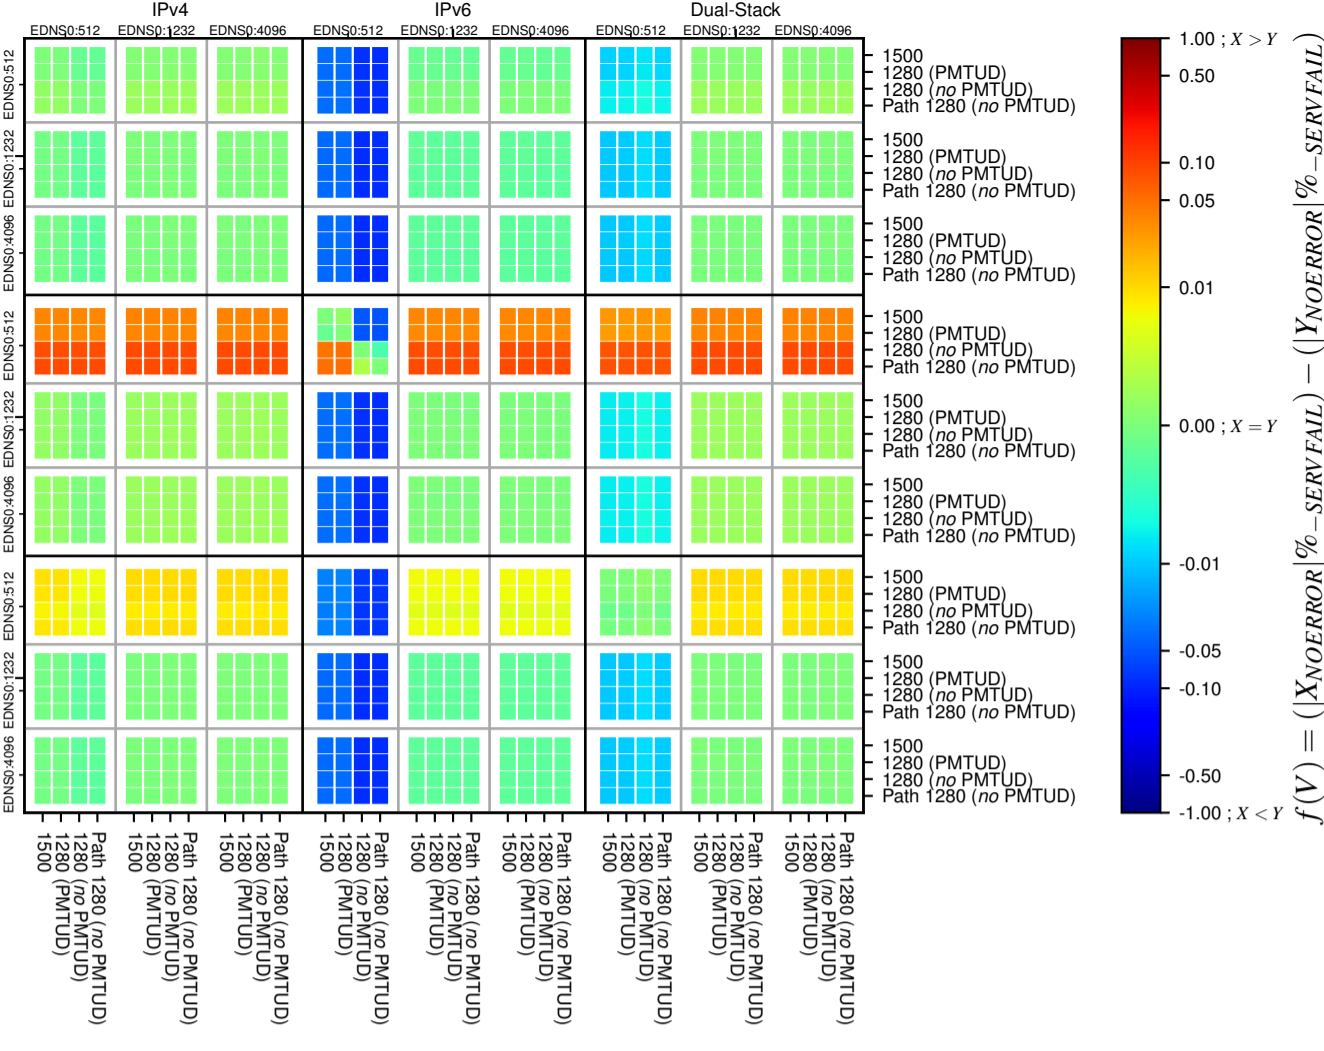

### All Zones without DNSSEC for '.com'

### All Zones for '.com'

$$f(V) = (|X_{NOERROR}| \% - SERVFAIL) - (|Y_{NOERROR}| \% - SERVFAIL)$$

$$f(V) = (|X_{NOERROR}| \% - SERVFAIL) - (|Y_{NOERROR}| \% - SERVFAIL)$$

$$f(V) = (|X_{NOERROR}| \% - SERVFAIL) - (|Y_{NOERROR}| \% - SERVFAIL)$$