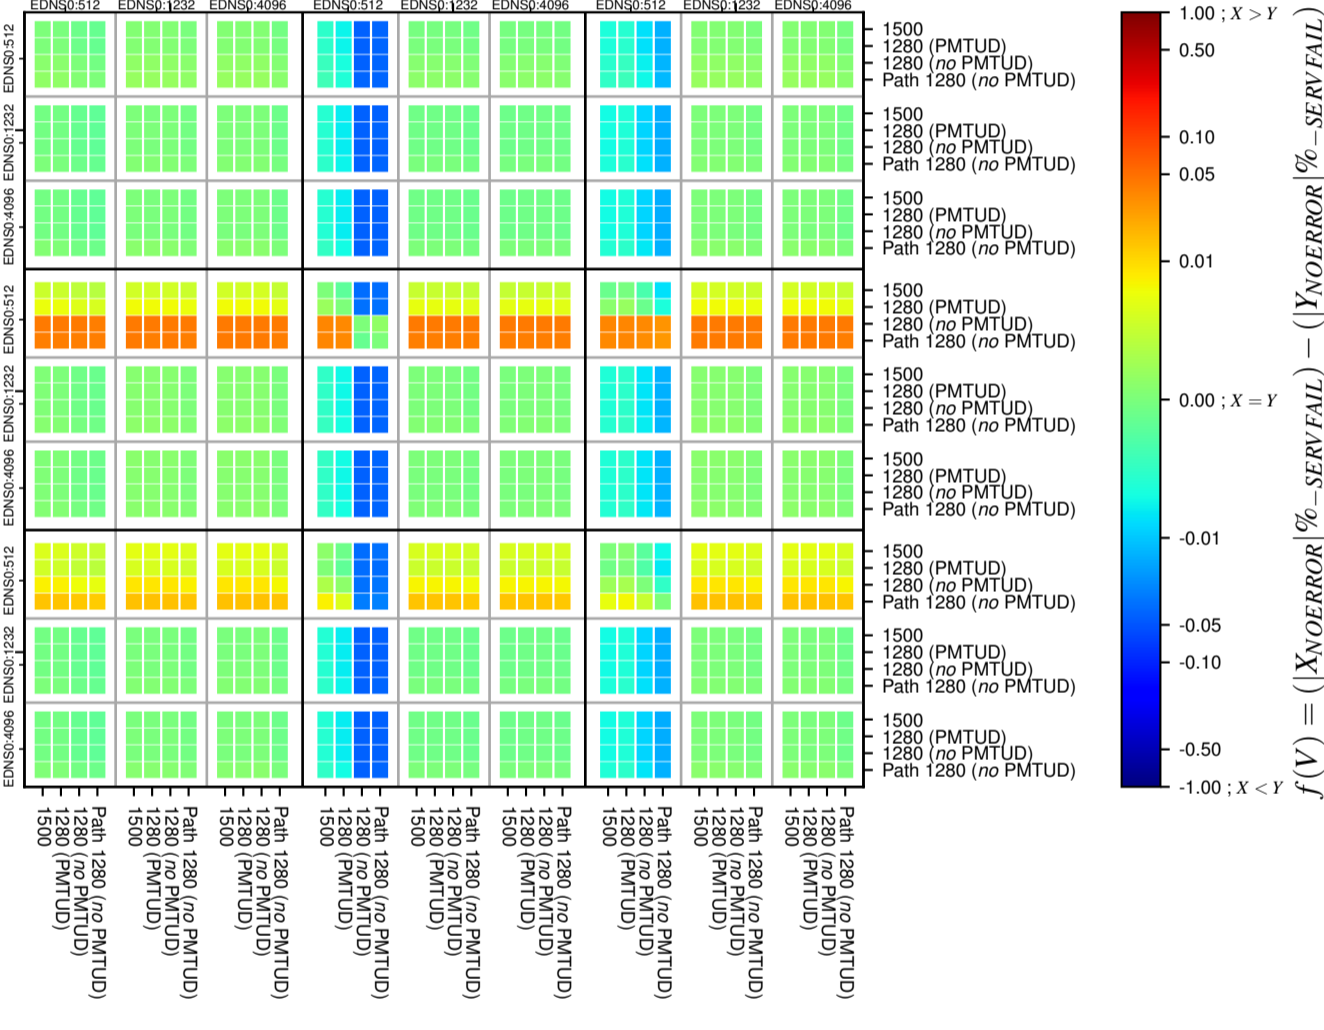

### All Zones without DNSSEC for '.com'

### All Zones for '.com'

$$f(V) = (|X_{NOERROR}| \% - SERVFAIL) - (|Y_{NOERROR}| \% - SERVFAIL)$$

$$f(V) = (|X_{NOERROR}| \% - SERVFAIL) - (|Y_{NOERROR}| \% - SERVFAIL)$$

$$f(V) = (|X_{NOERROR}| \% - SERVFAIL) - (|Y_{NOERROR}| \% - SERVFAIL)$$