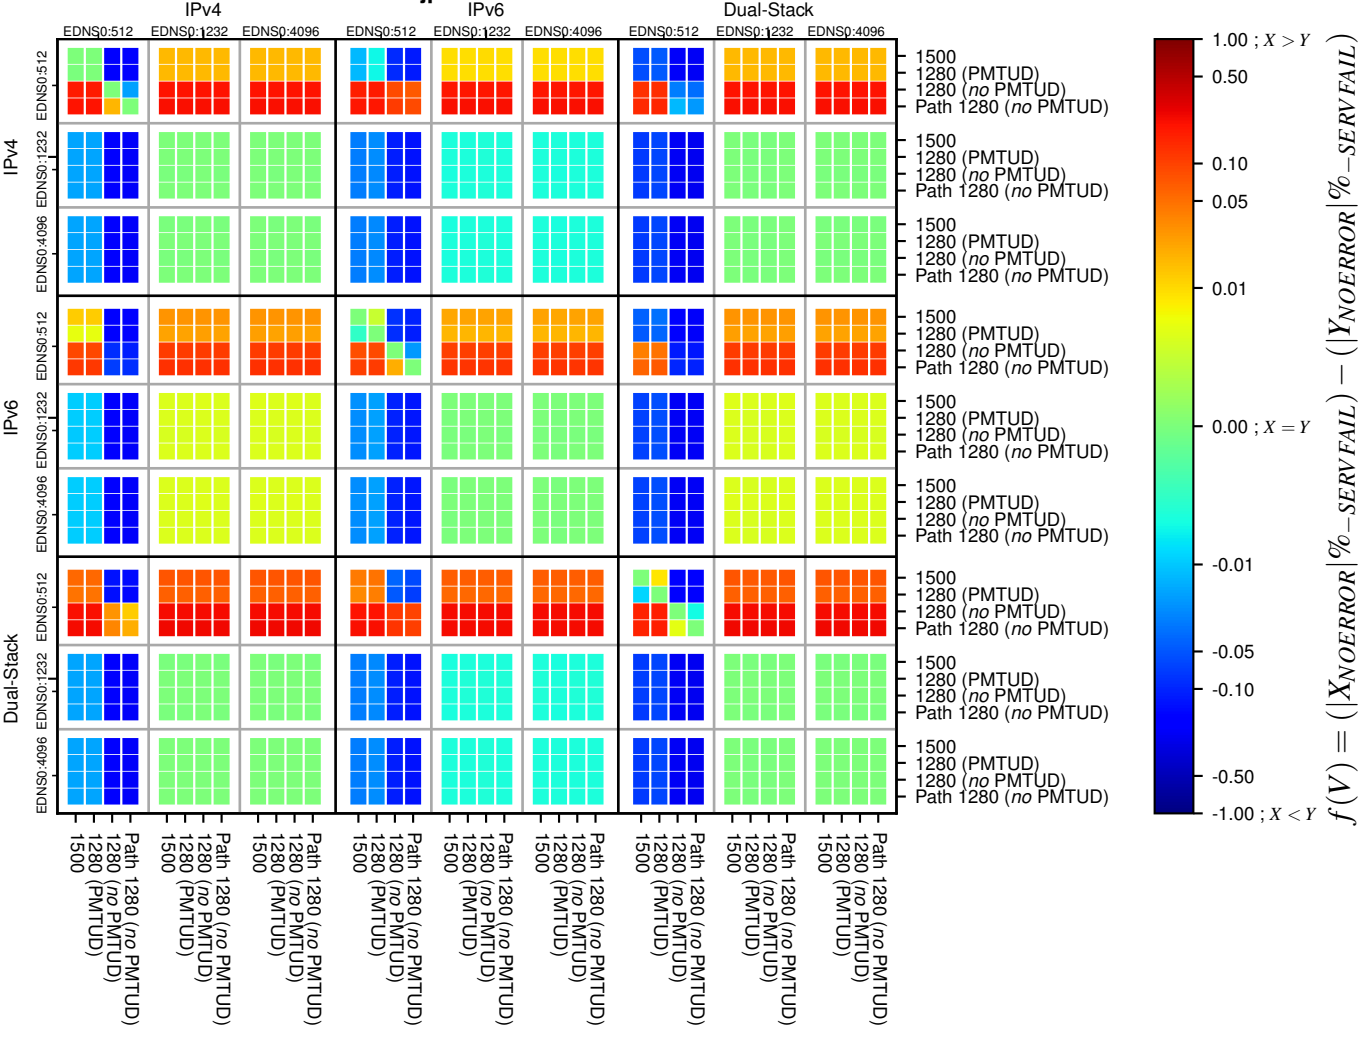

### All Zones without DNSSEC for '.jp'

### All Zones with DNSSEC for '.jp'