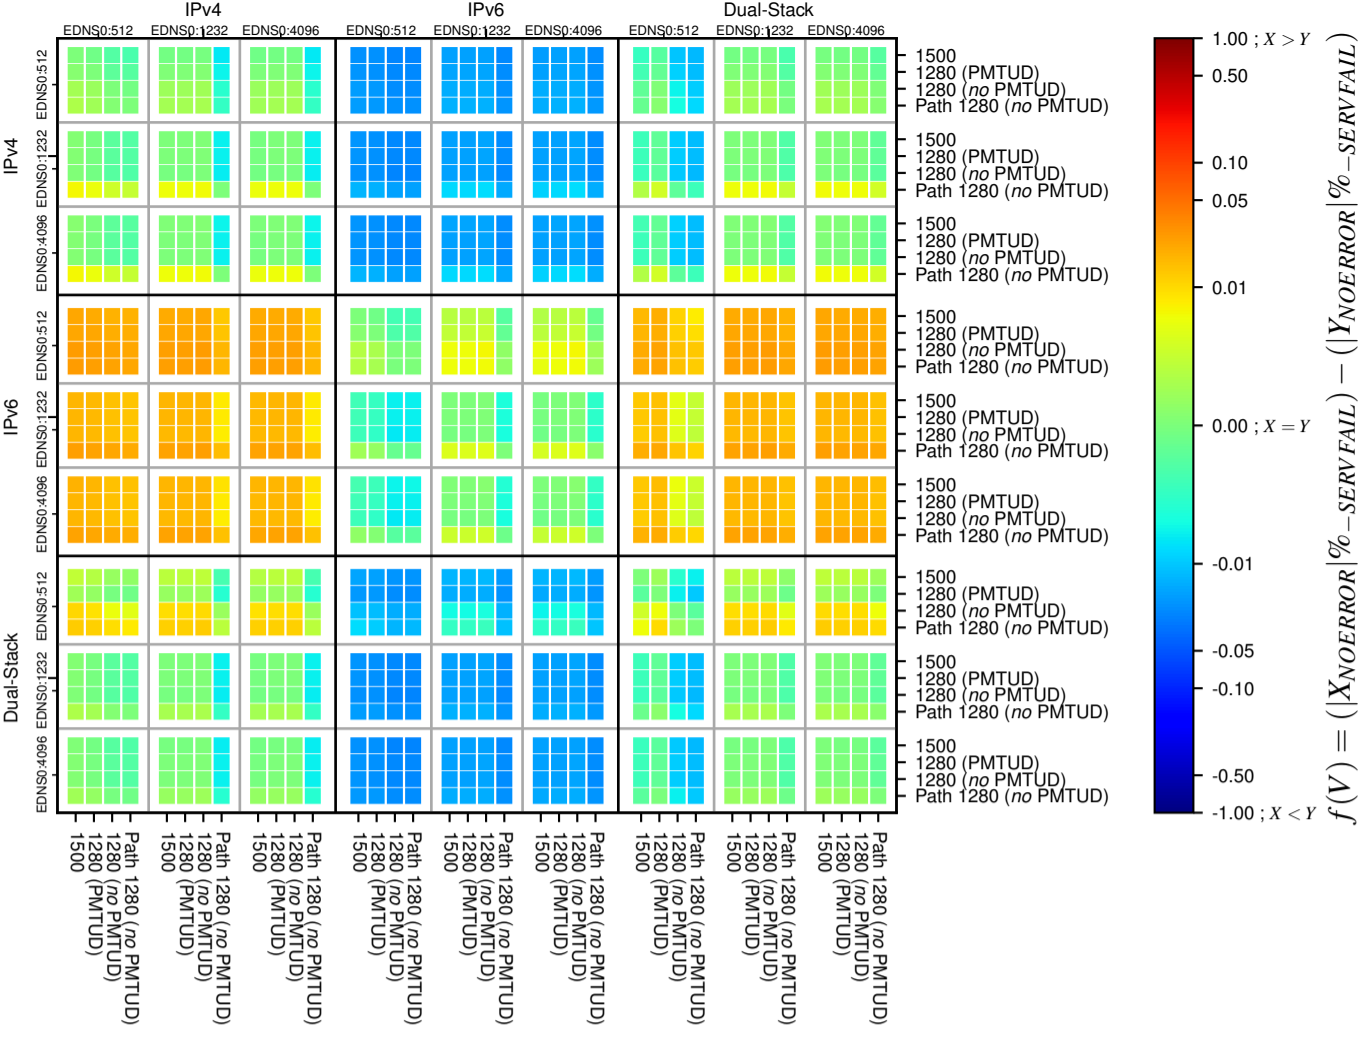

### All Zones without DNSSEC for '.nl'