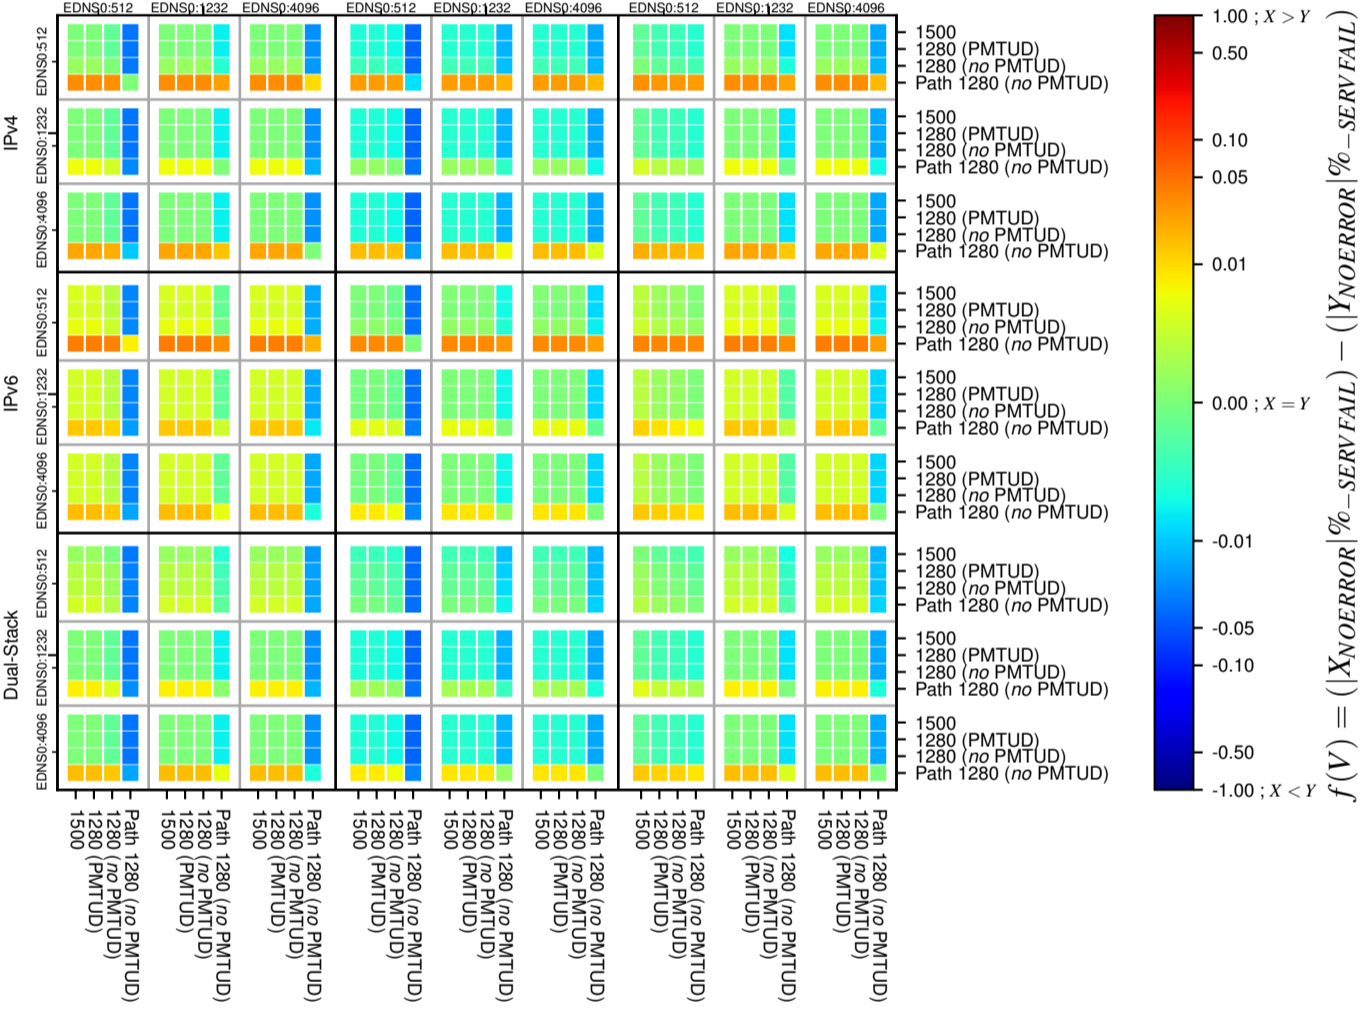

All Zones with DNSSEC for '.nl'