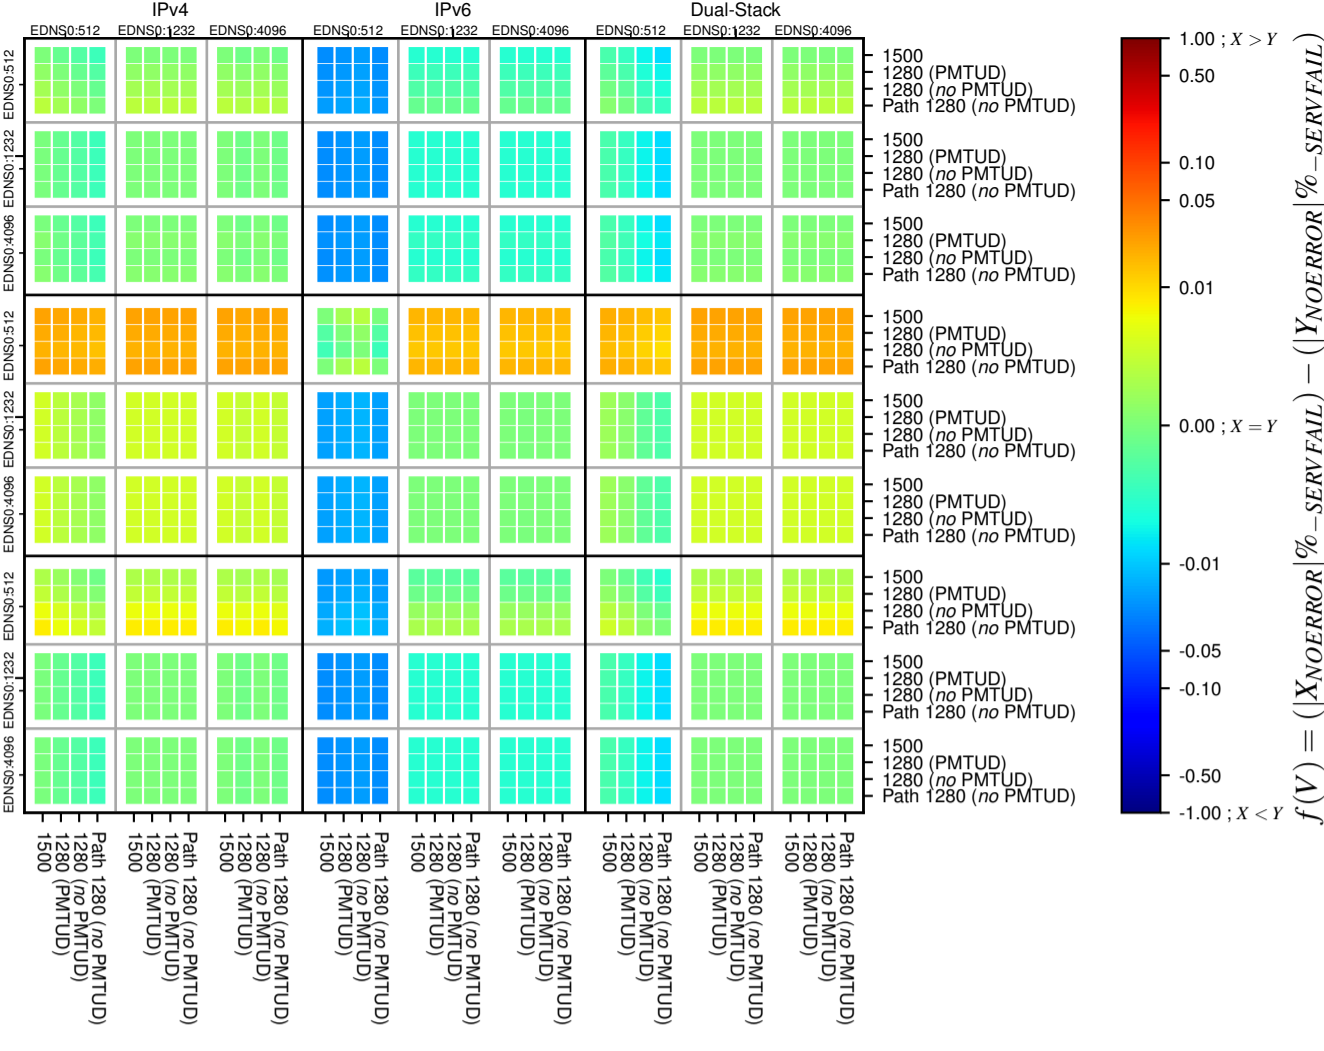

All Zones without DNSSEC for '.se'

All Zones with DNSSEC for '.se'

All Zones for '.se'