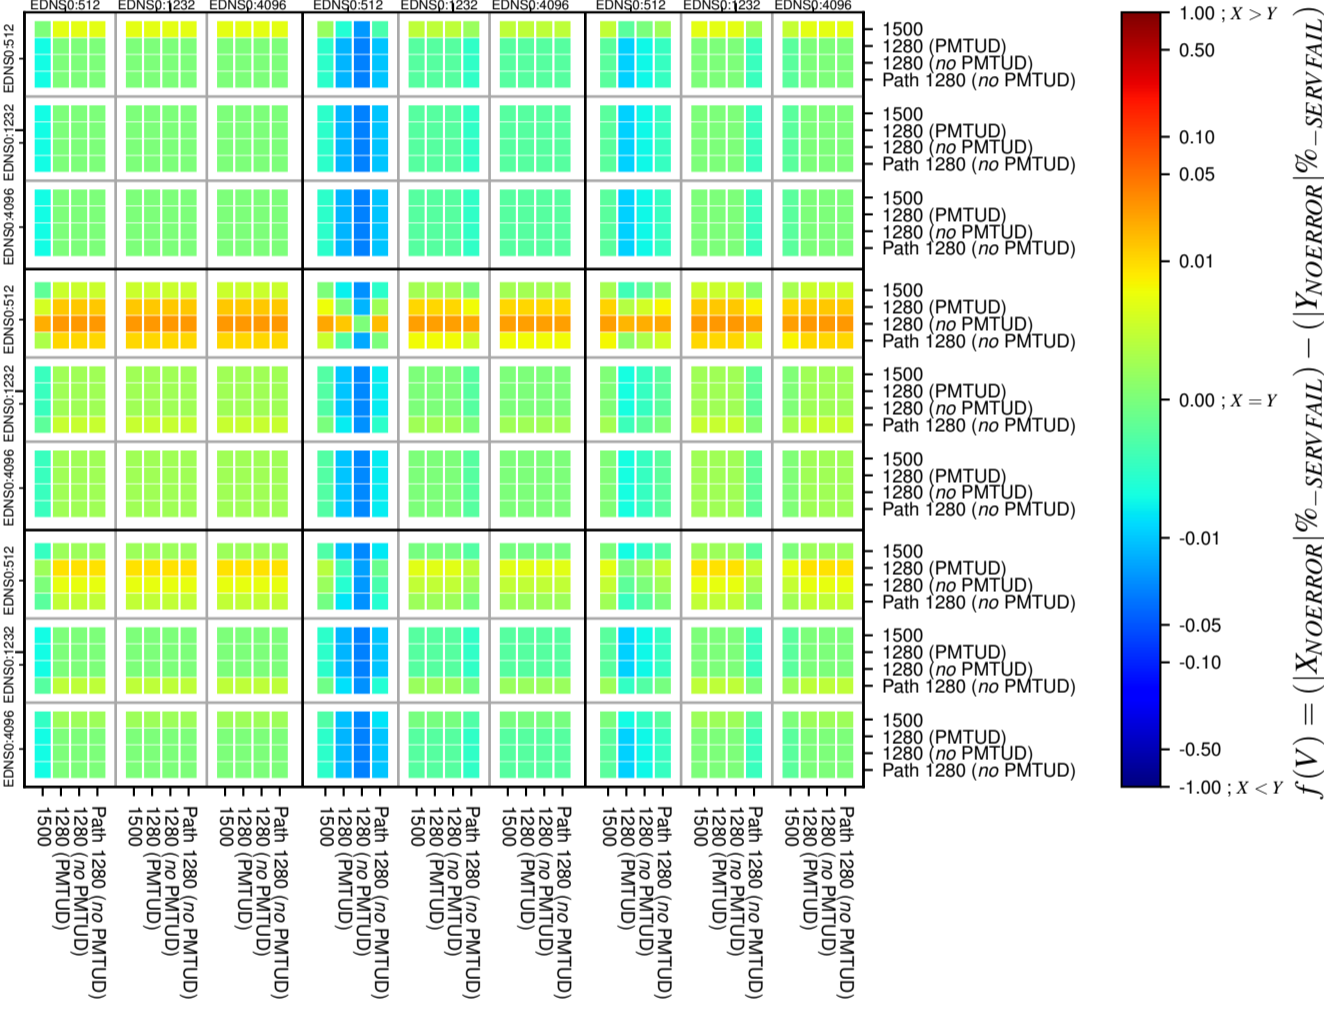

All Zones without DNSSEC for '.se'

All Zones with DNSSEC for '.se'

All Zones for '.se'