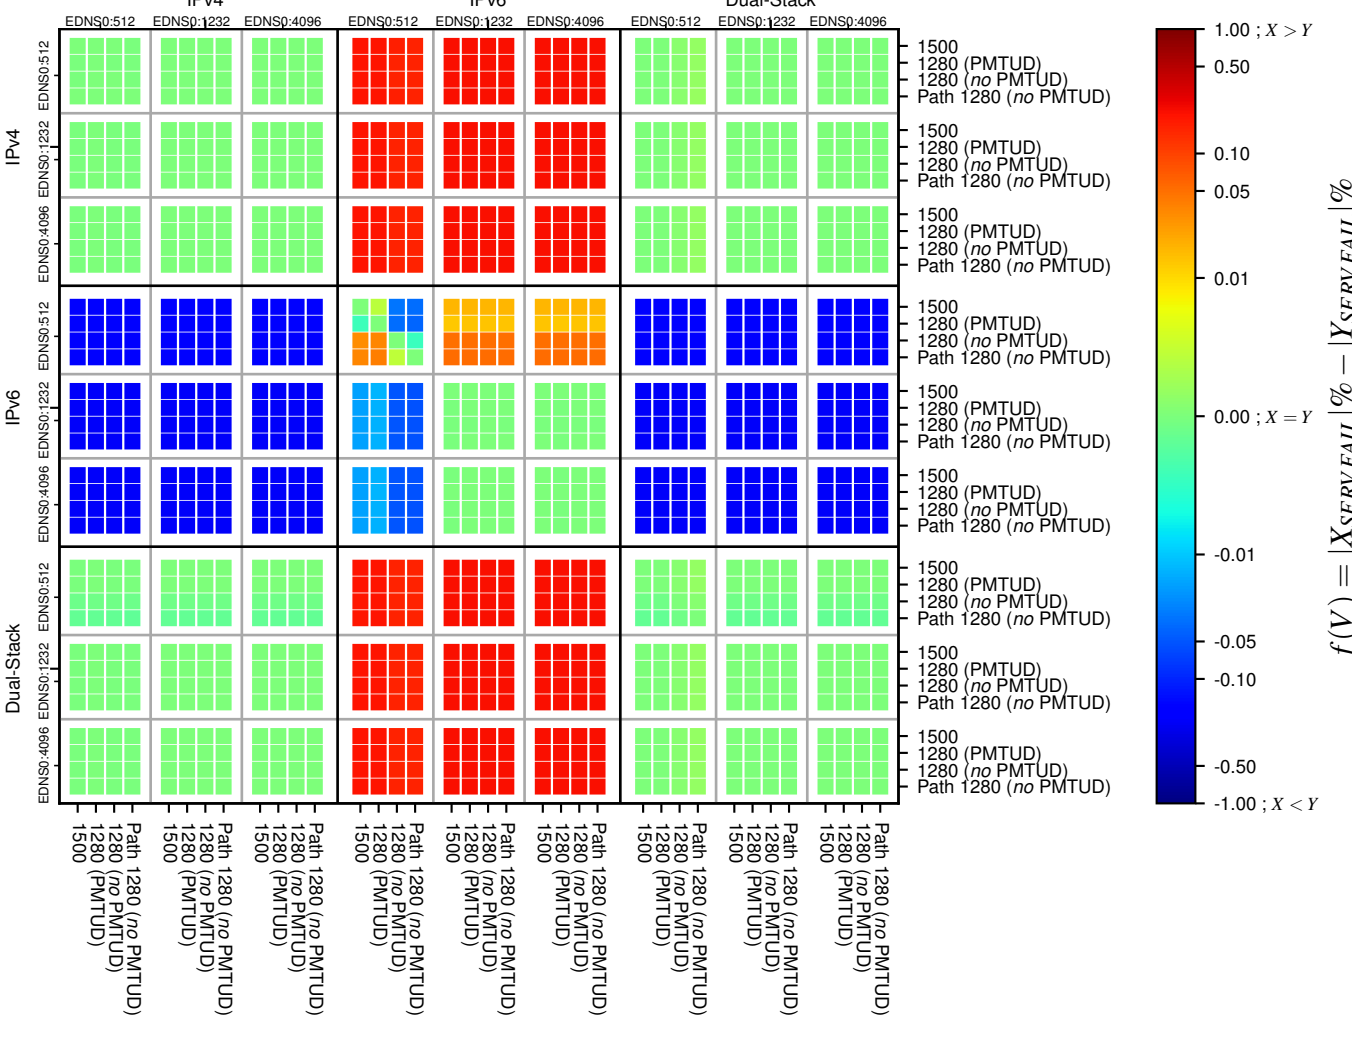

### All Zones without DNSSEC for '.jp'

### All Zones with DNSSEC for '.jp'