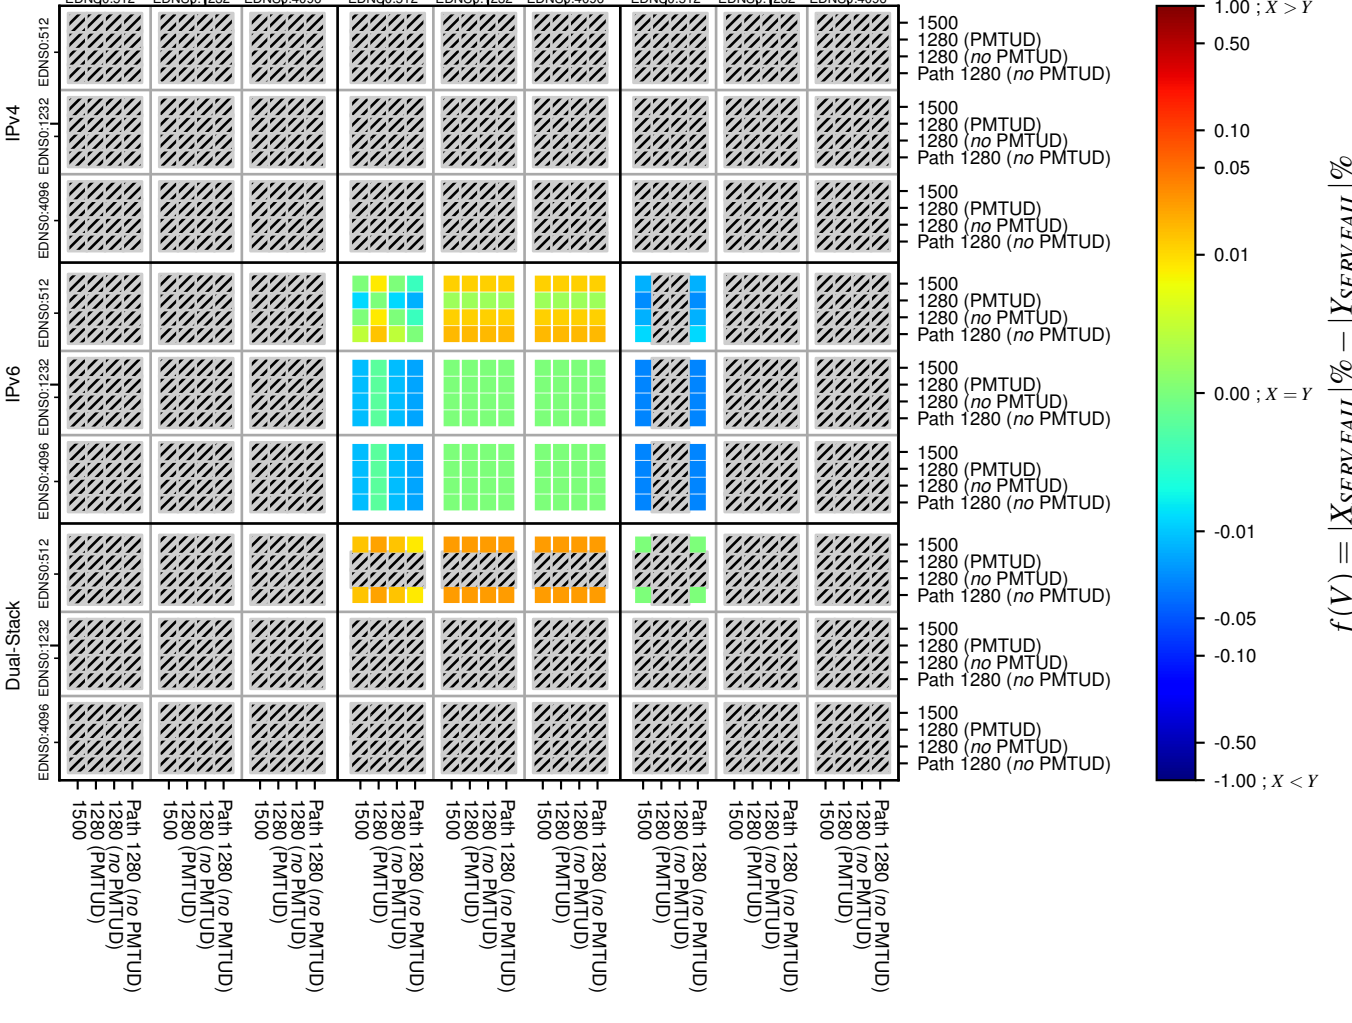

All Zones with DNSSEC for '.jp'