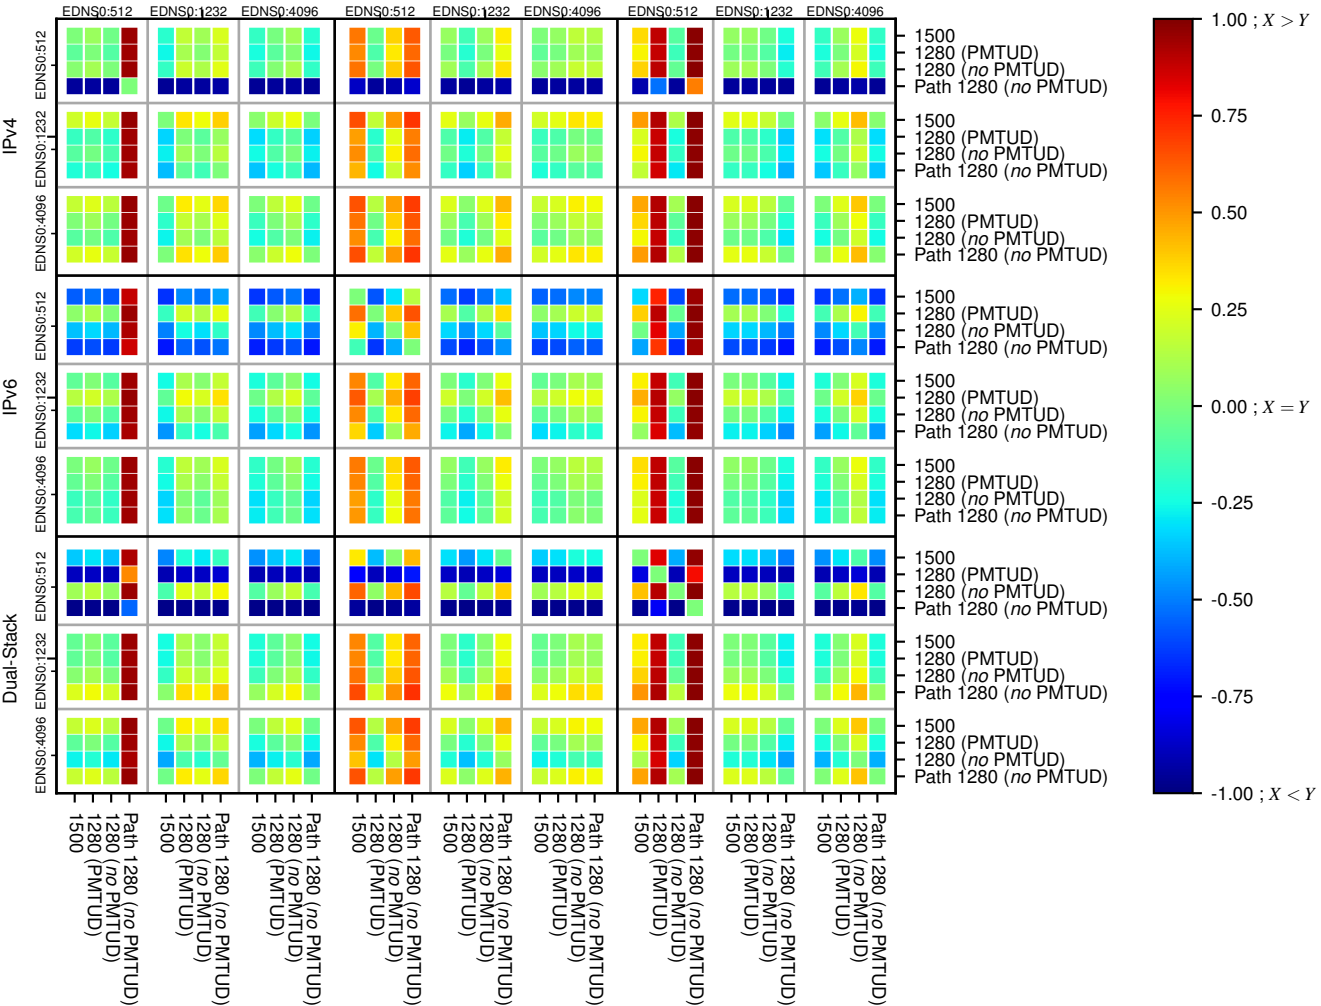

All Zones with DNSSEC returning NOERROR for '.de'