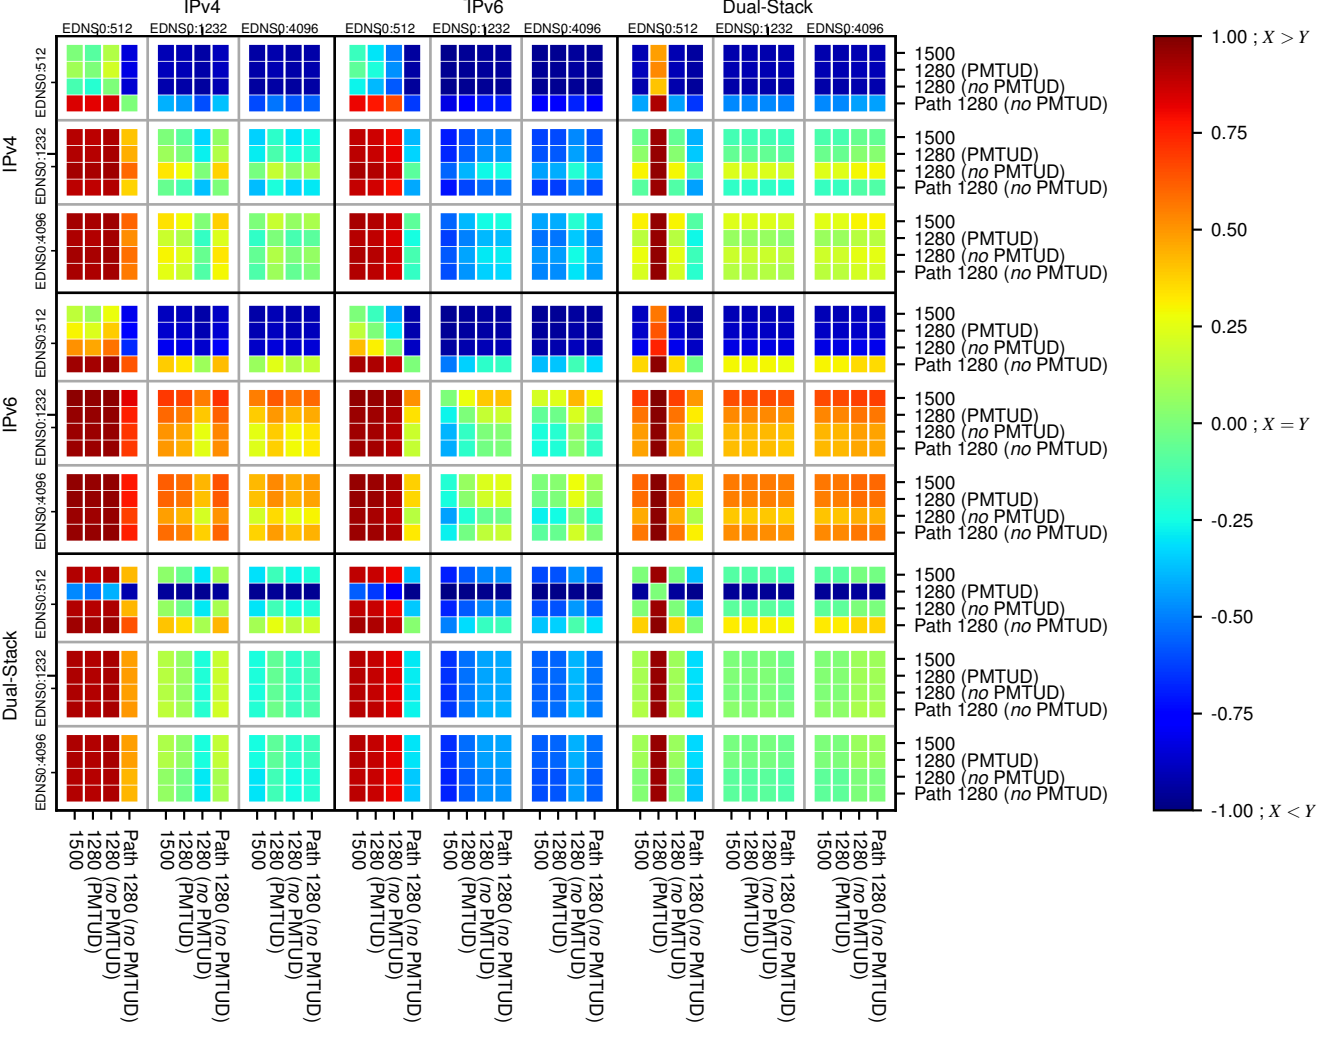

### All Zones without DNSSEC returning NOERROR for '.de'