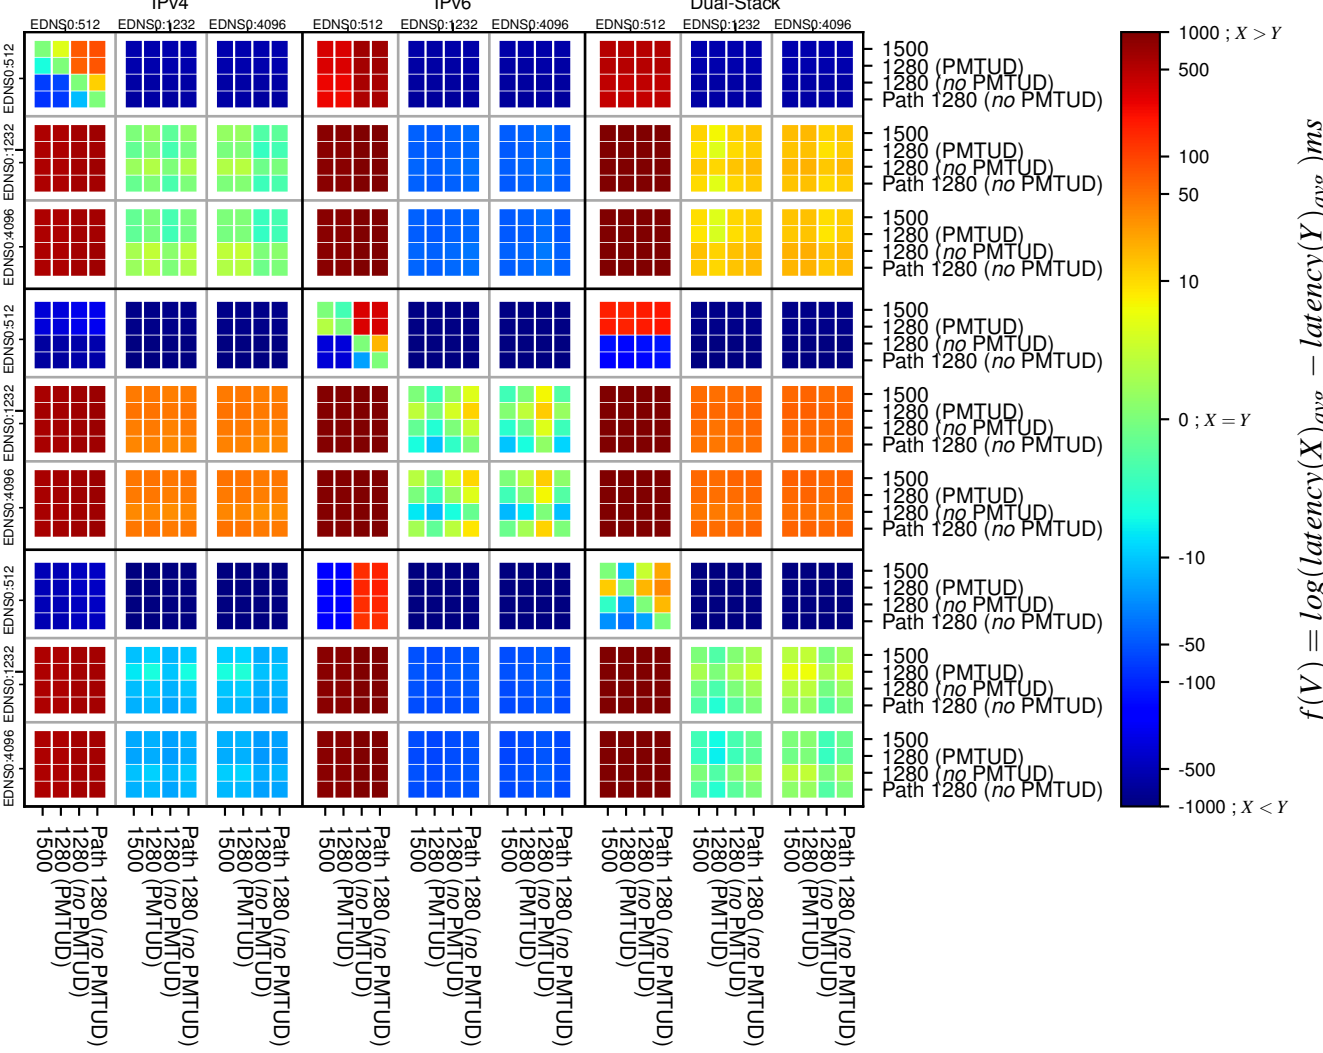

All Zones without DNSSEC returning NOERROR for '.all_psl_domains'

All Zones with DNSSEC returning NOERROR for '.all_psl_domains'

All Zones returning NOERROR for '.all_psl_domains'