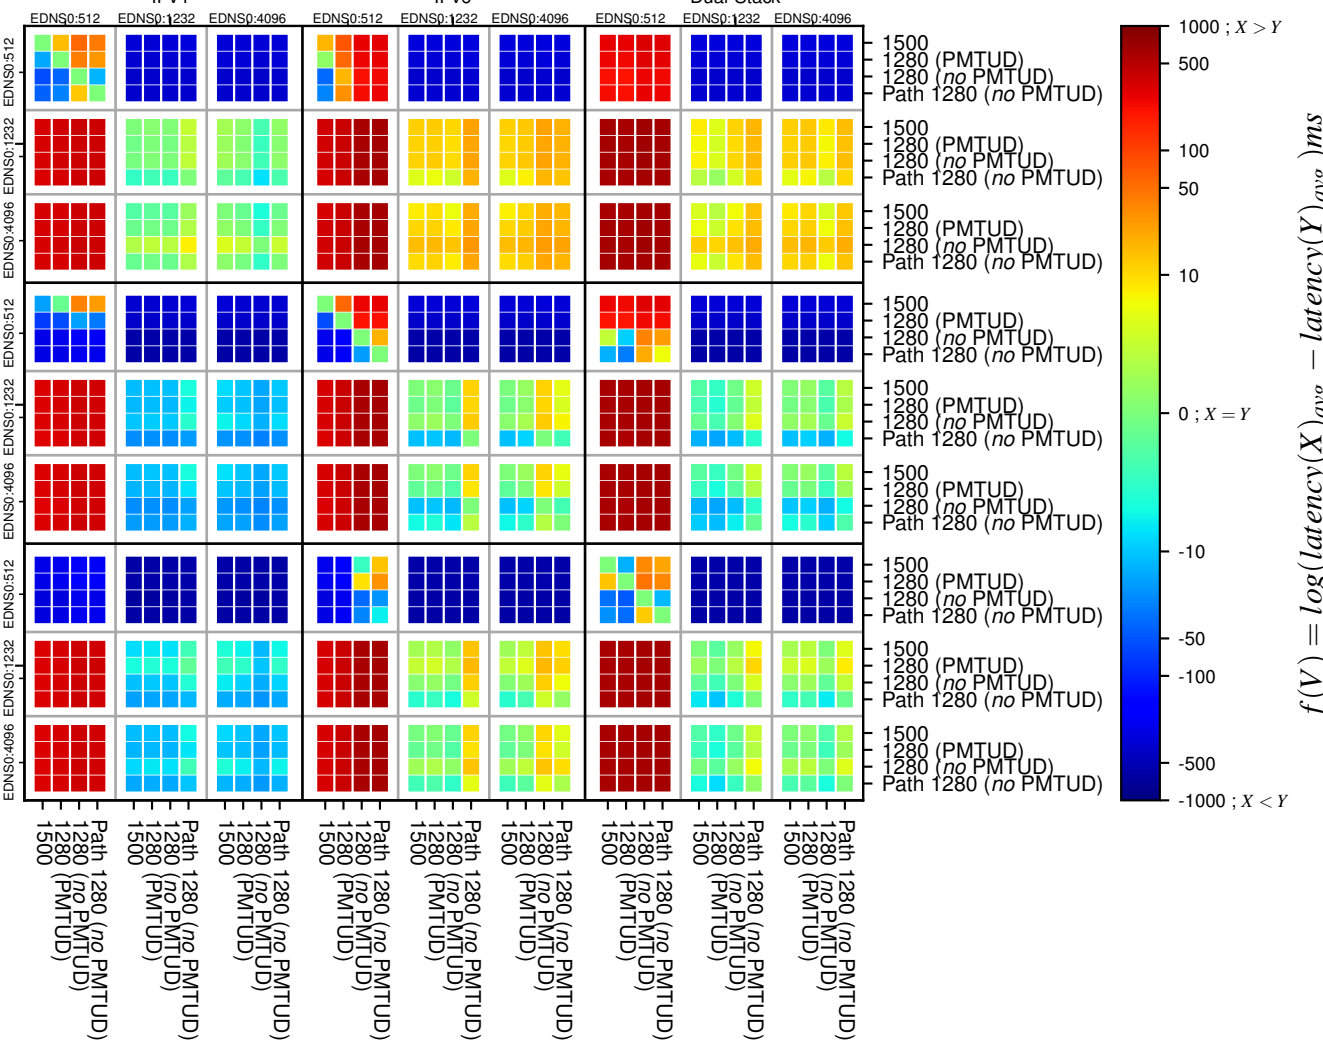

All Zones without DNSSEC returning NOERROR for '.all_psl_domains'

All Zones with DNSSEC returning NOERROR for '.all_psl_domains'

All Zones returning NOERROR for '.all_psl_domains'