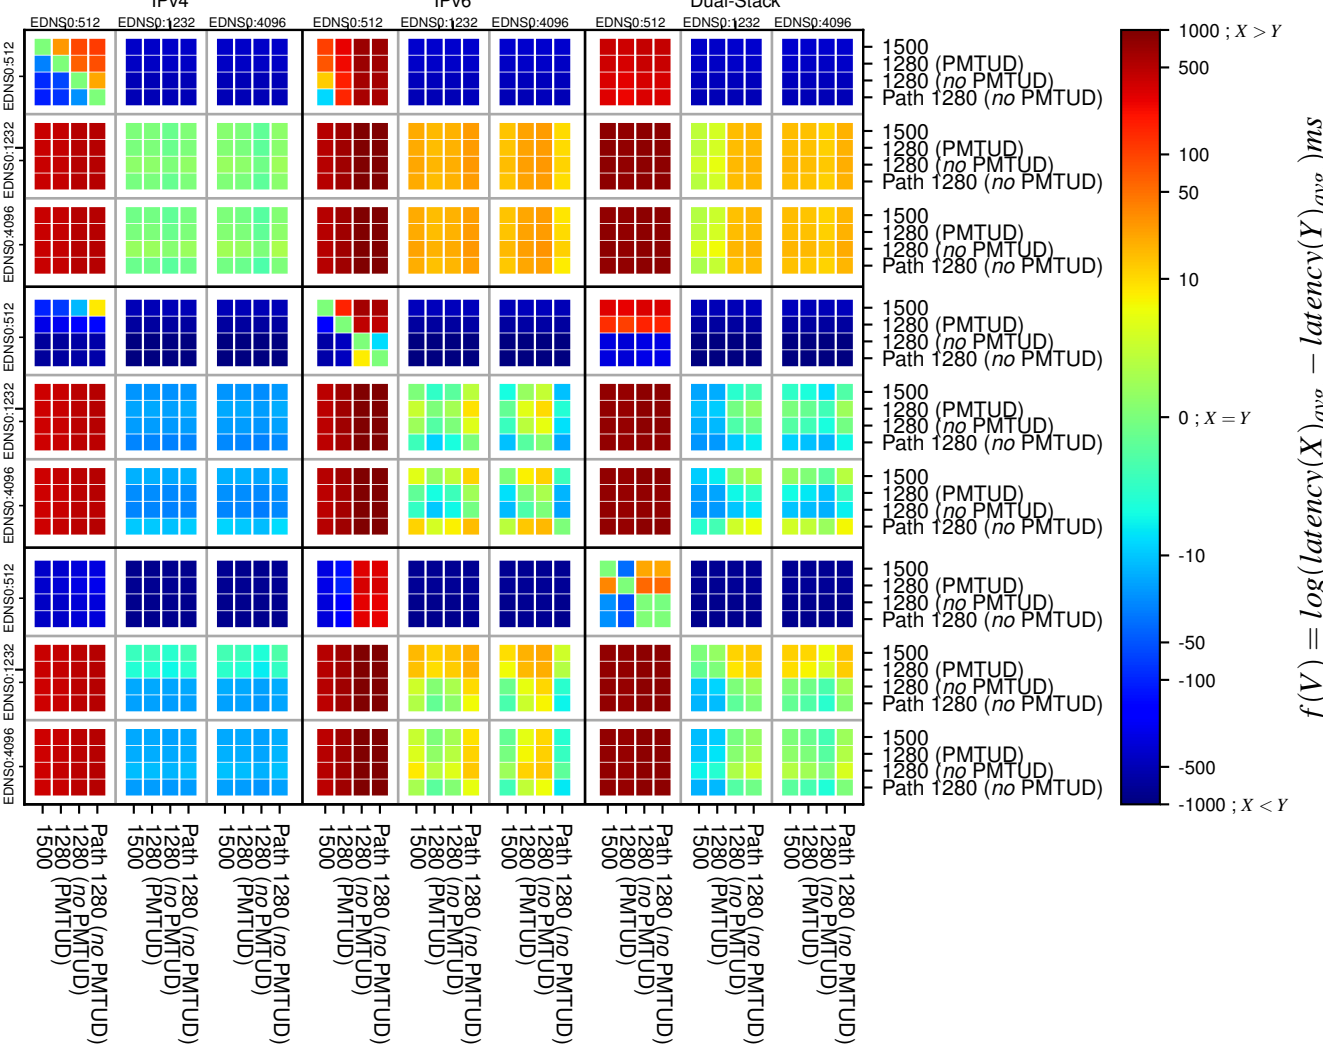

All Zones without DNSSEC returning NOERROR for '.com'

All Zones with DNSSEC returning NOERROR for '.com'

All Zones returning NOERROR for '.com'