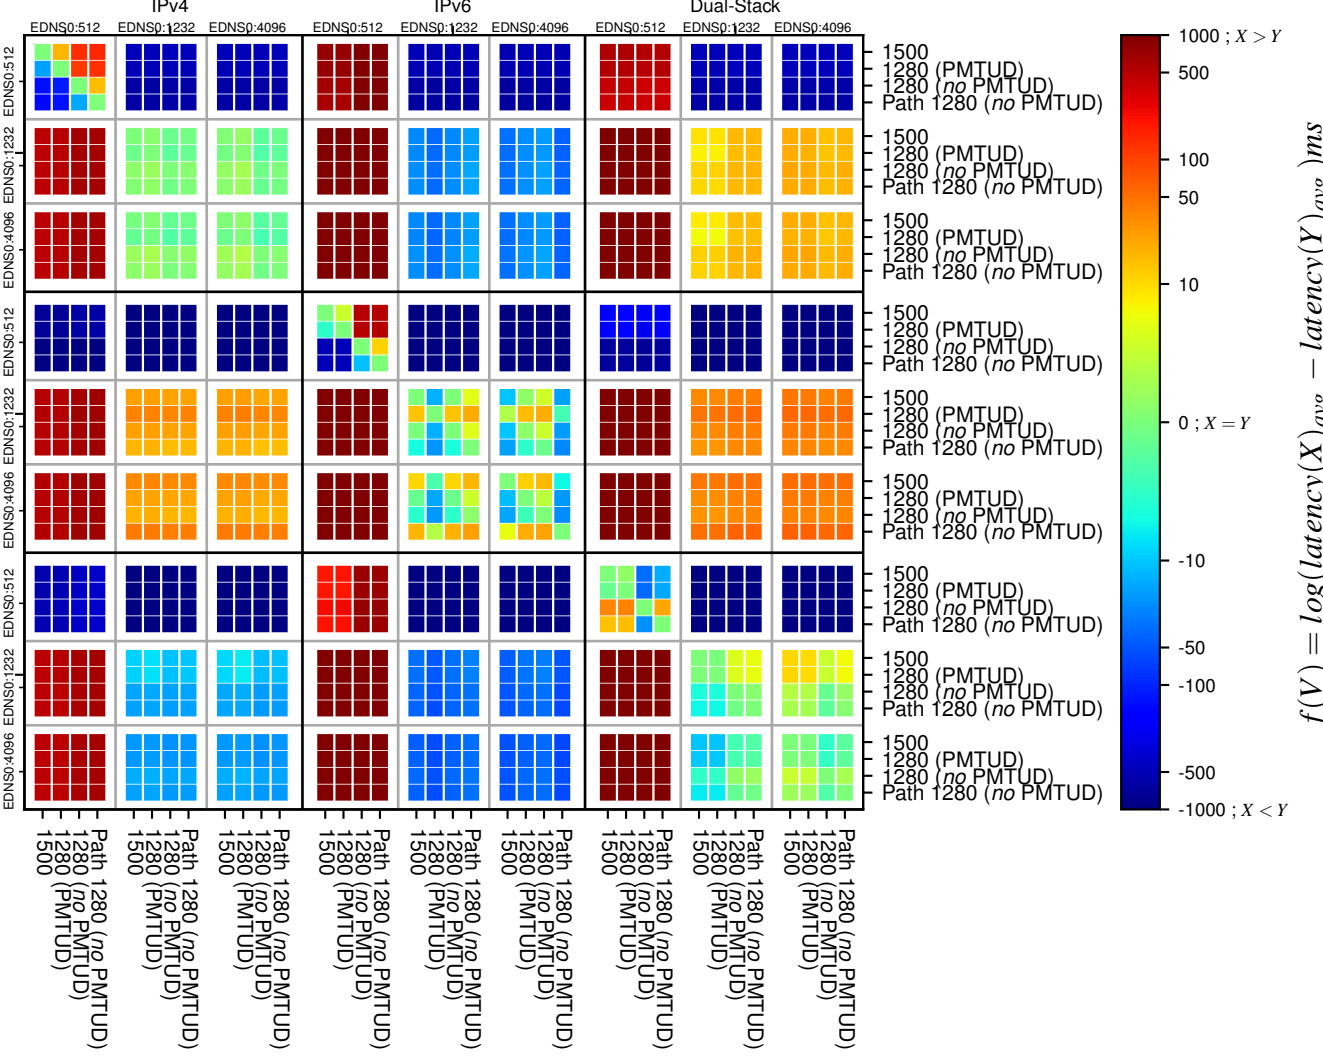

All Zones without DNSSEC returning NOERROR for '.com'

All Zones with DNSSEC returning NOERROR for '.com'

All Zones returning NOERROR for '.com'