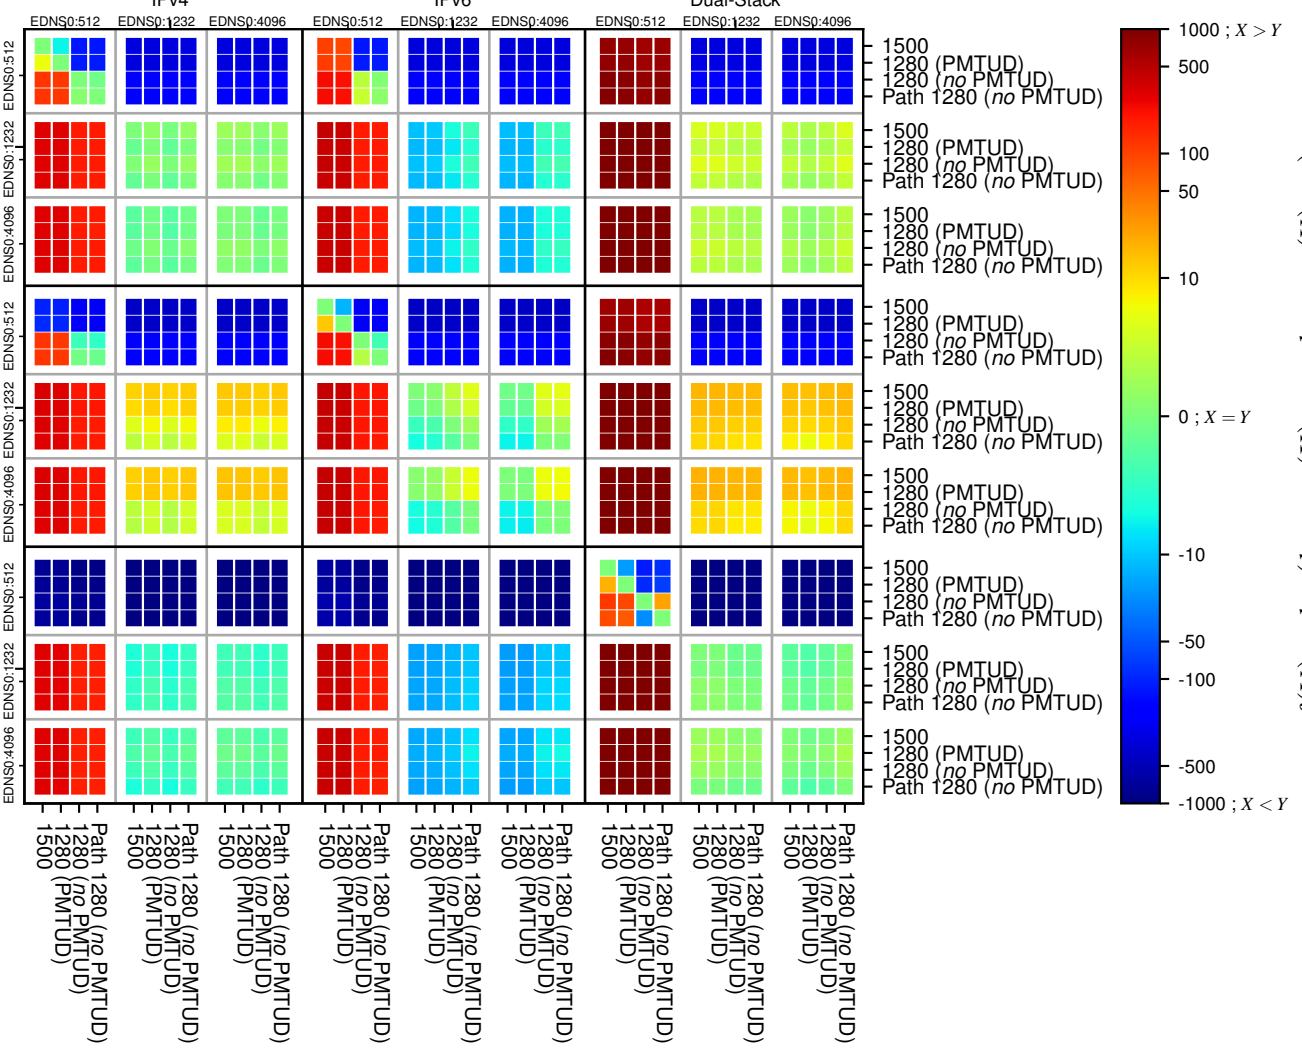

### All Zones without DNSSEC returning NOERROR for '.de'