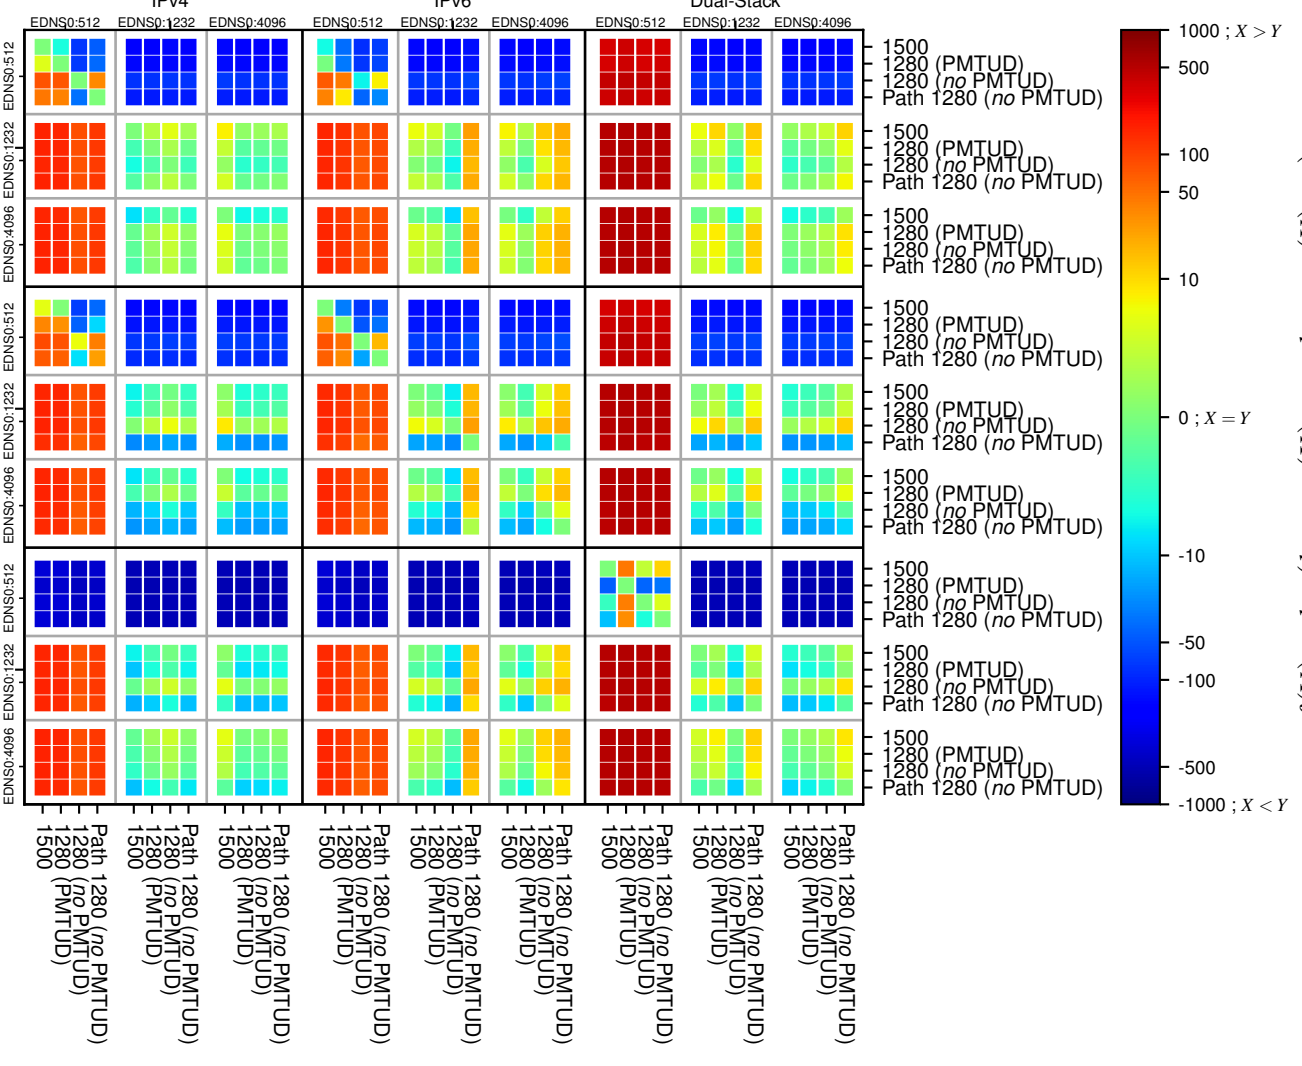

All Zones with DNSSEC returning NOERROR for '.de'