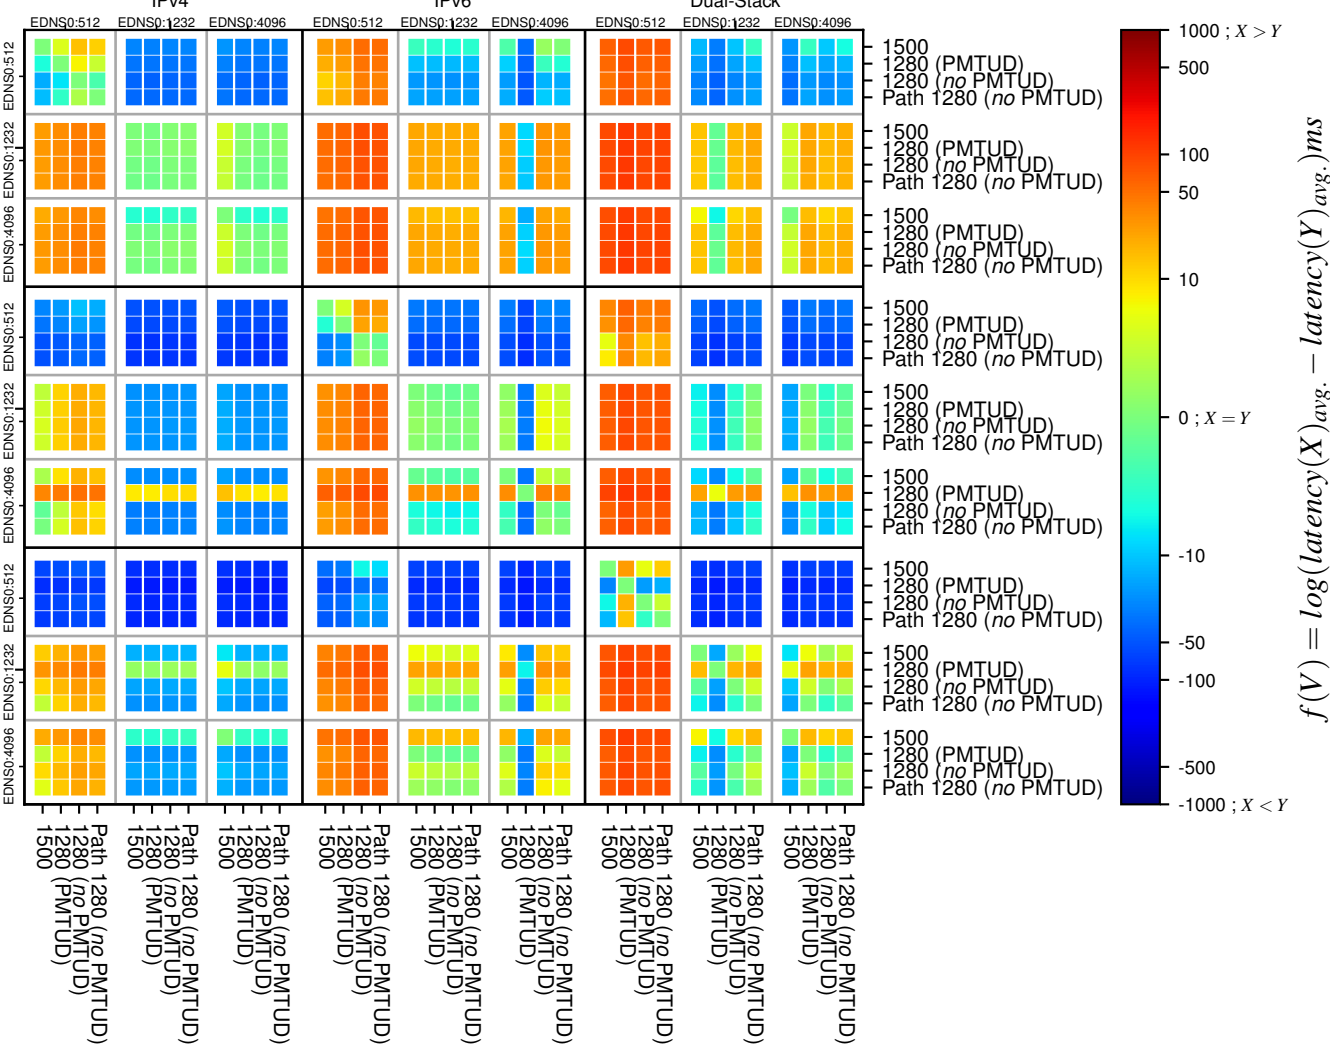

All Zones without DNSSEC returning NOERROR for '.net'

All Zones with DNSSEC returning NOERROR for '.net'

All Zones returning NOERROR for '.net'