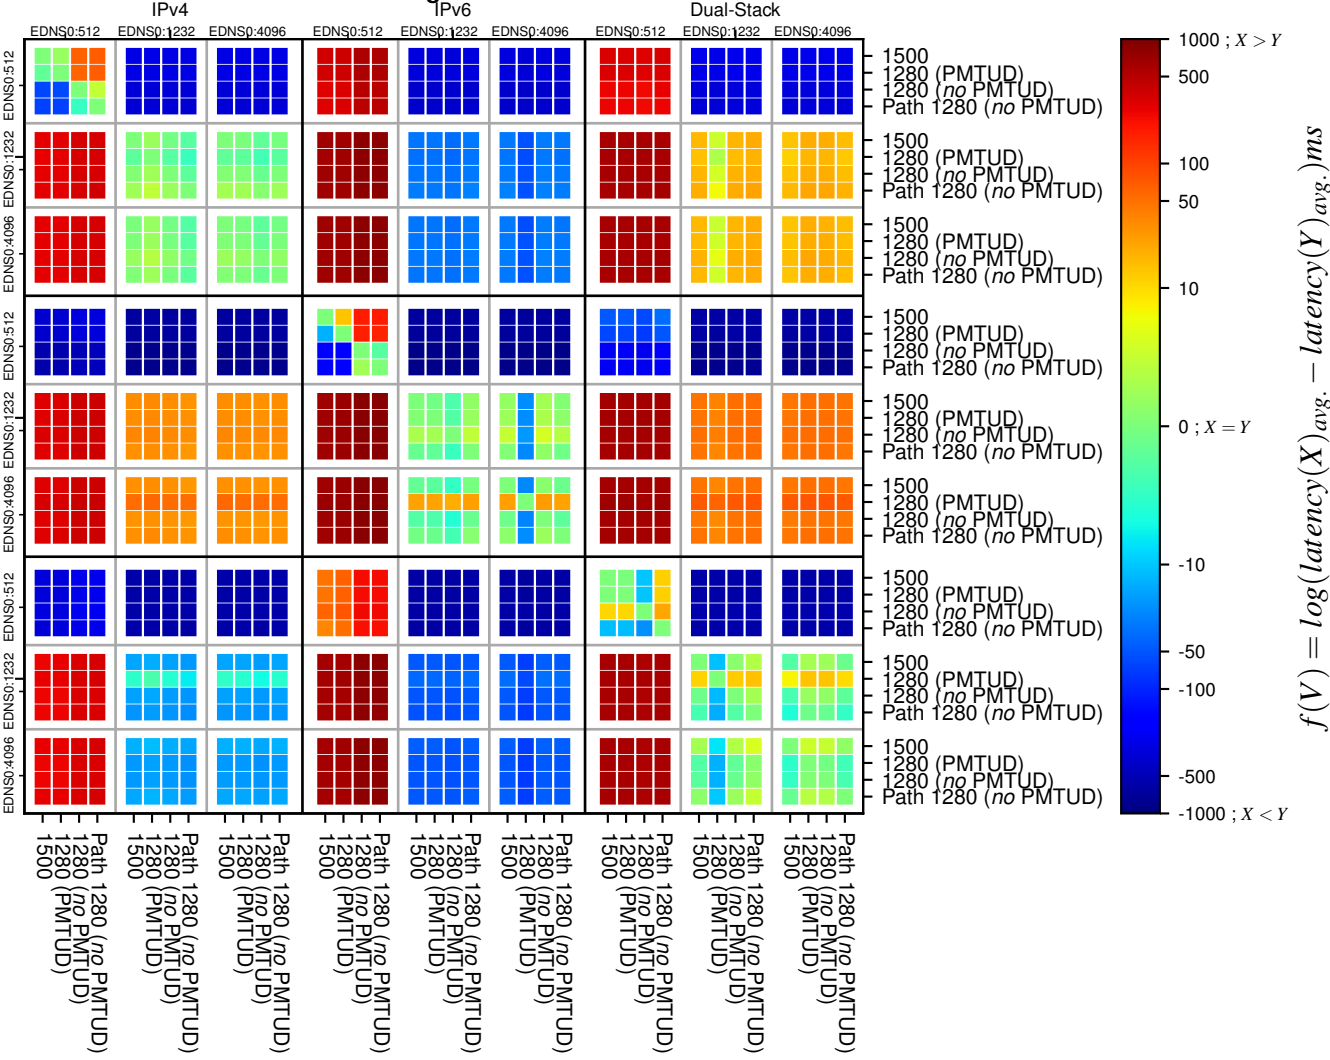

All Zones without DNSSEC returning NOERROR for '.net'

All Zones with DNSSEC returning NOERROR for '.net'

All Zones returning NOERROR for '.net'