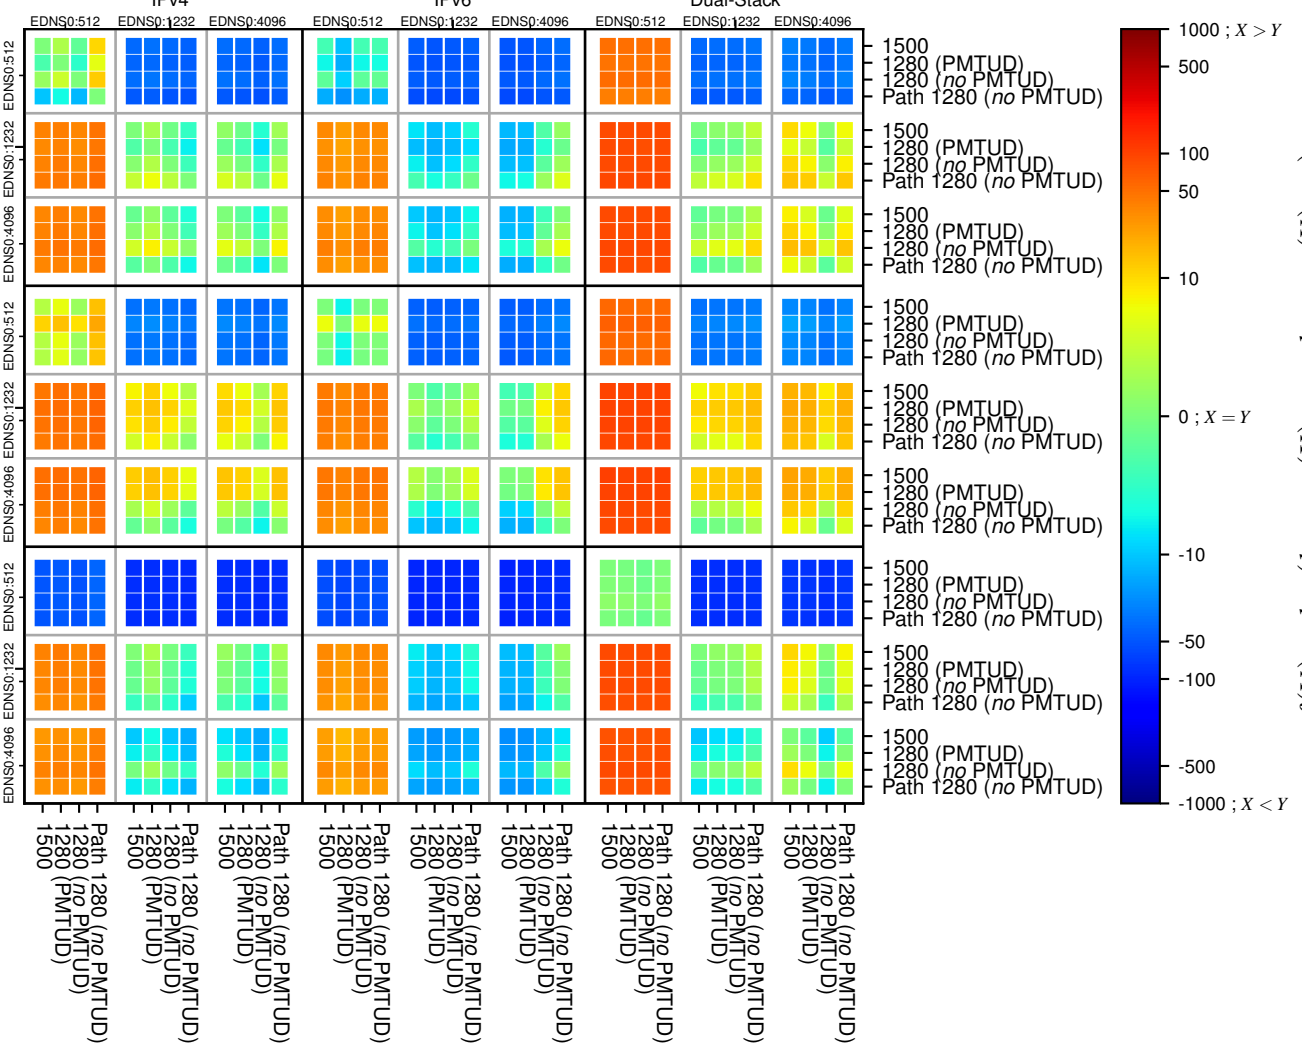

### All Zones without DNSSEC returning NOERROR for '.nl'