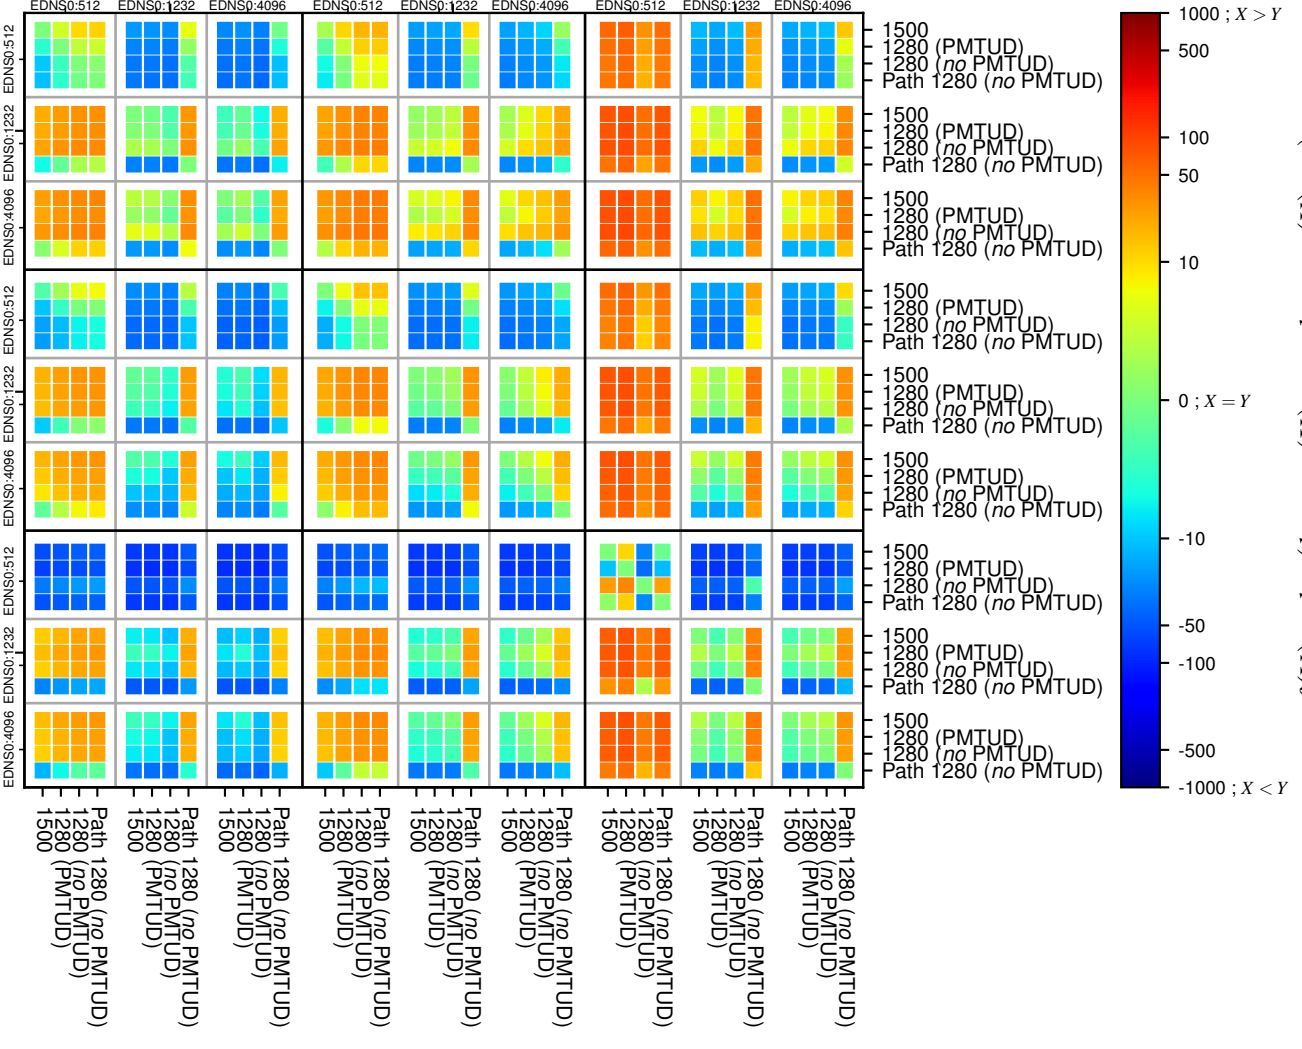

All Zones with DNSSEC returning NOERROR for '.nl'