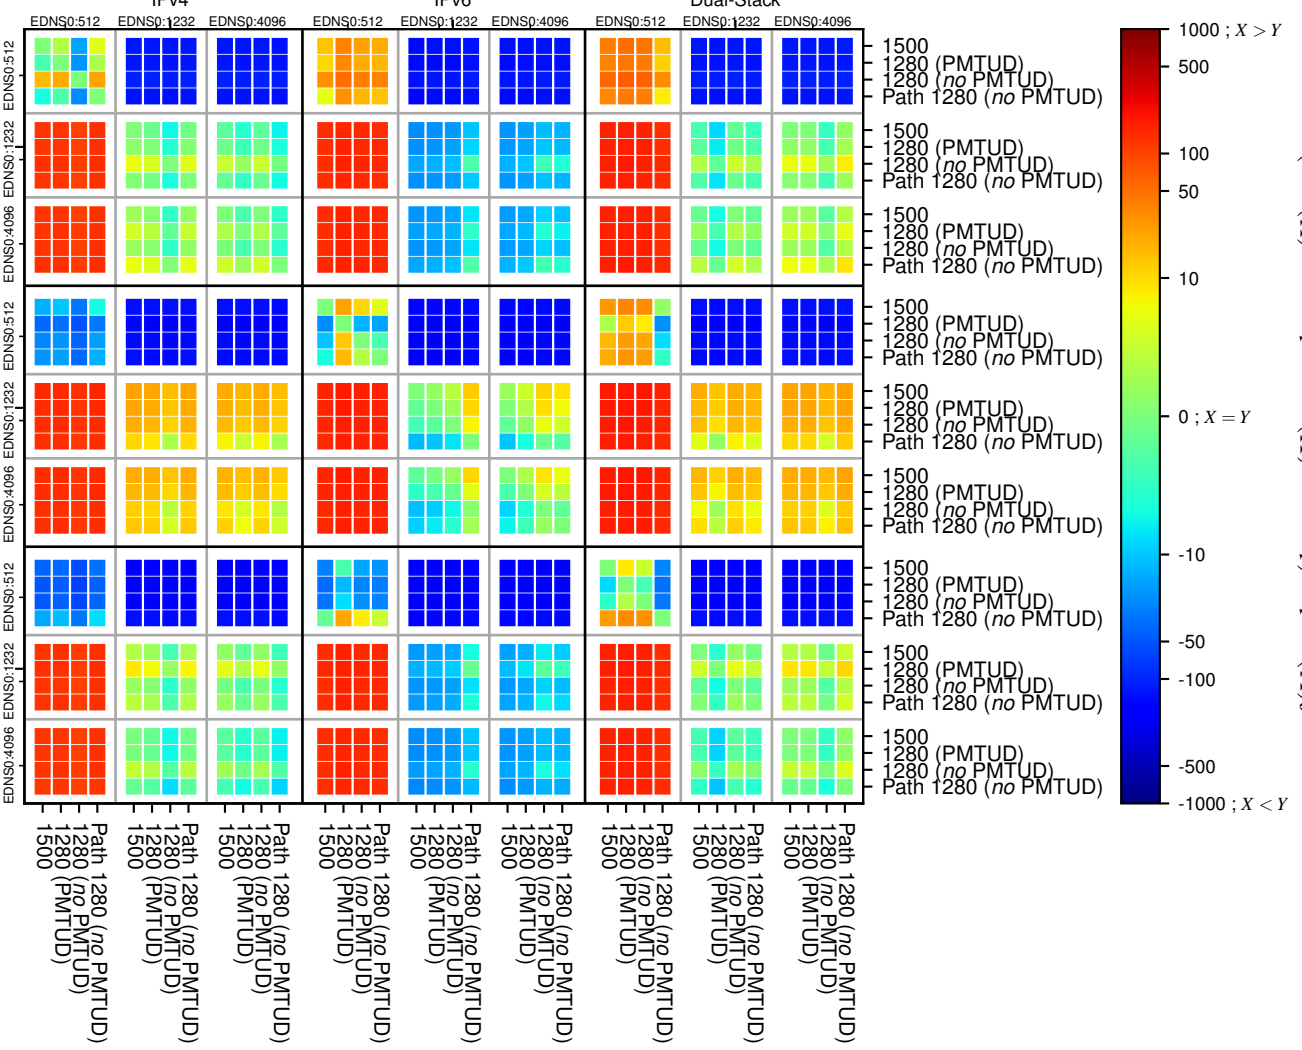

### All Zones without DNSSEC returning NOERROR for '.se'