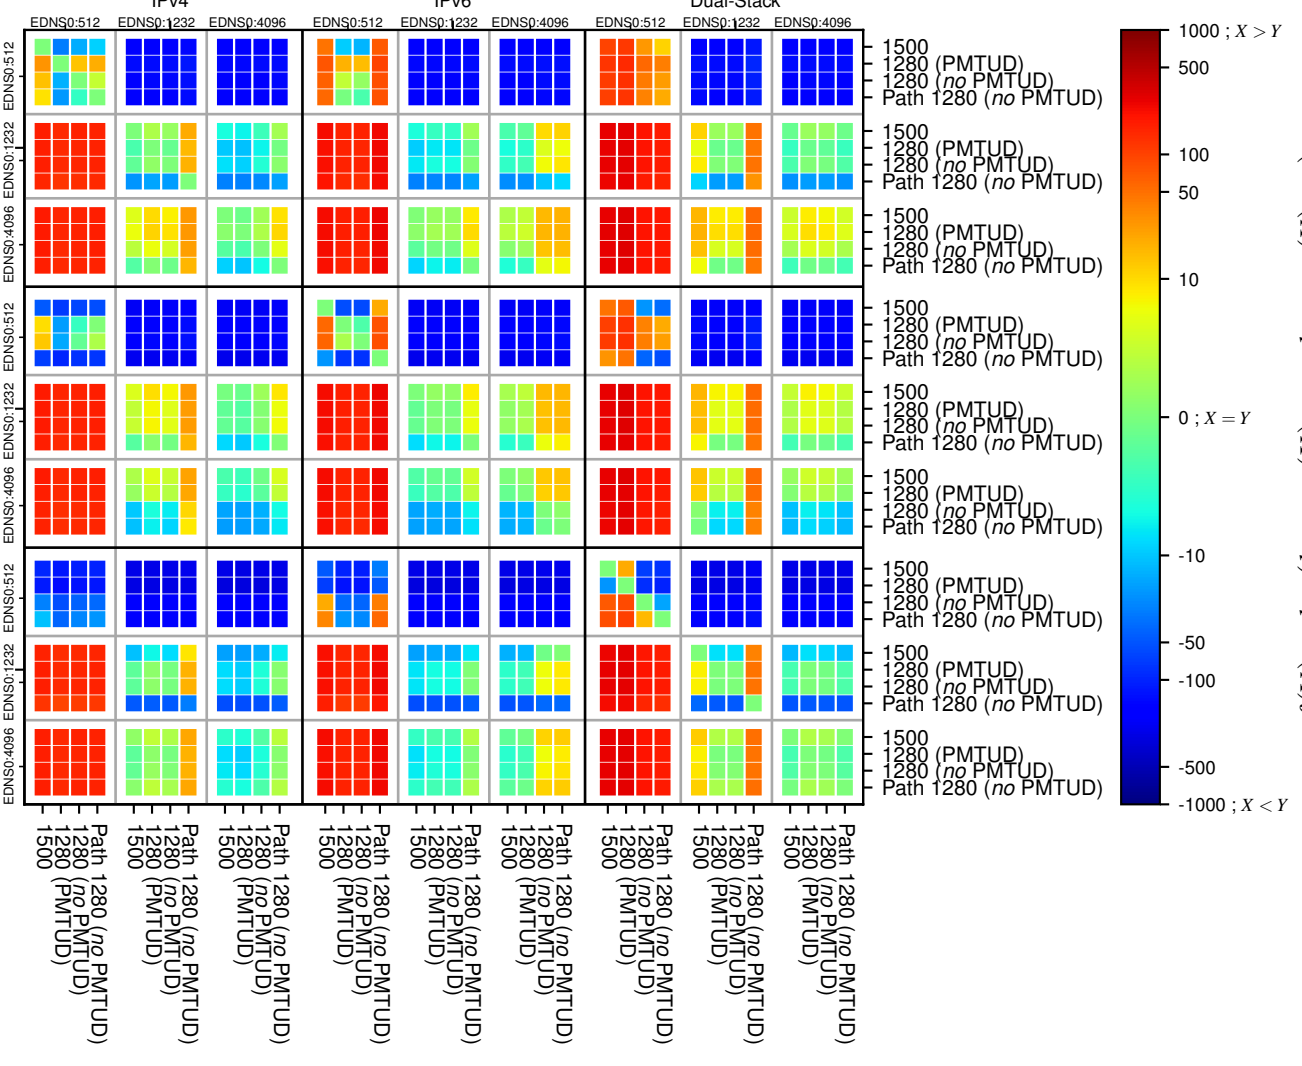

All Zones with DNSSEC returning NOERROR for '.se'