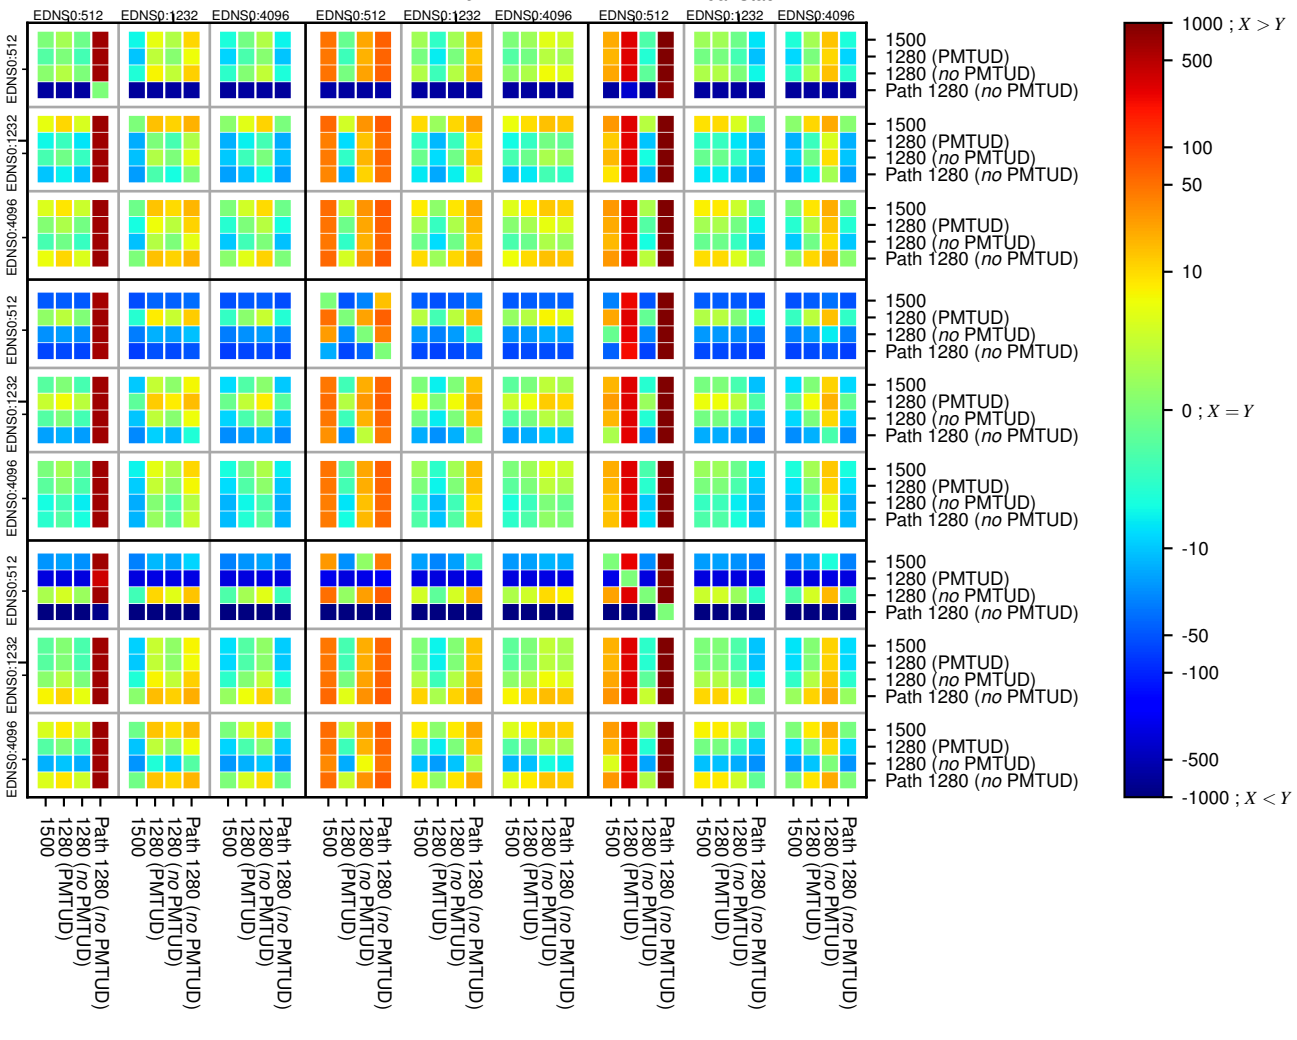

All Zones without DNSSEC returning NOERROR for '.de'

All Zones with DNSSEC returning NOERROR for '.de'

All Zones returning NOERROR for '.de'