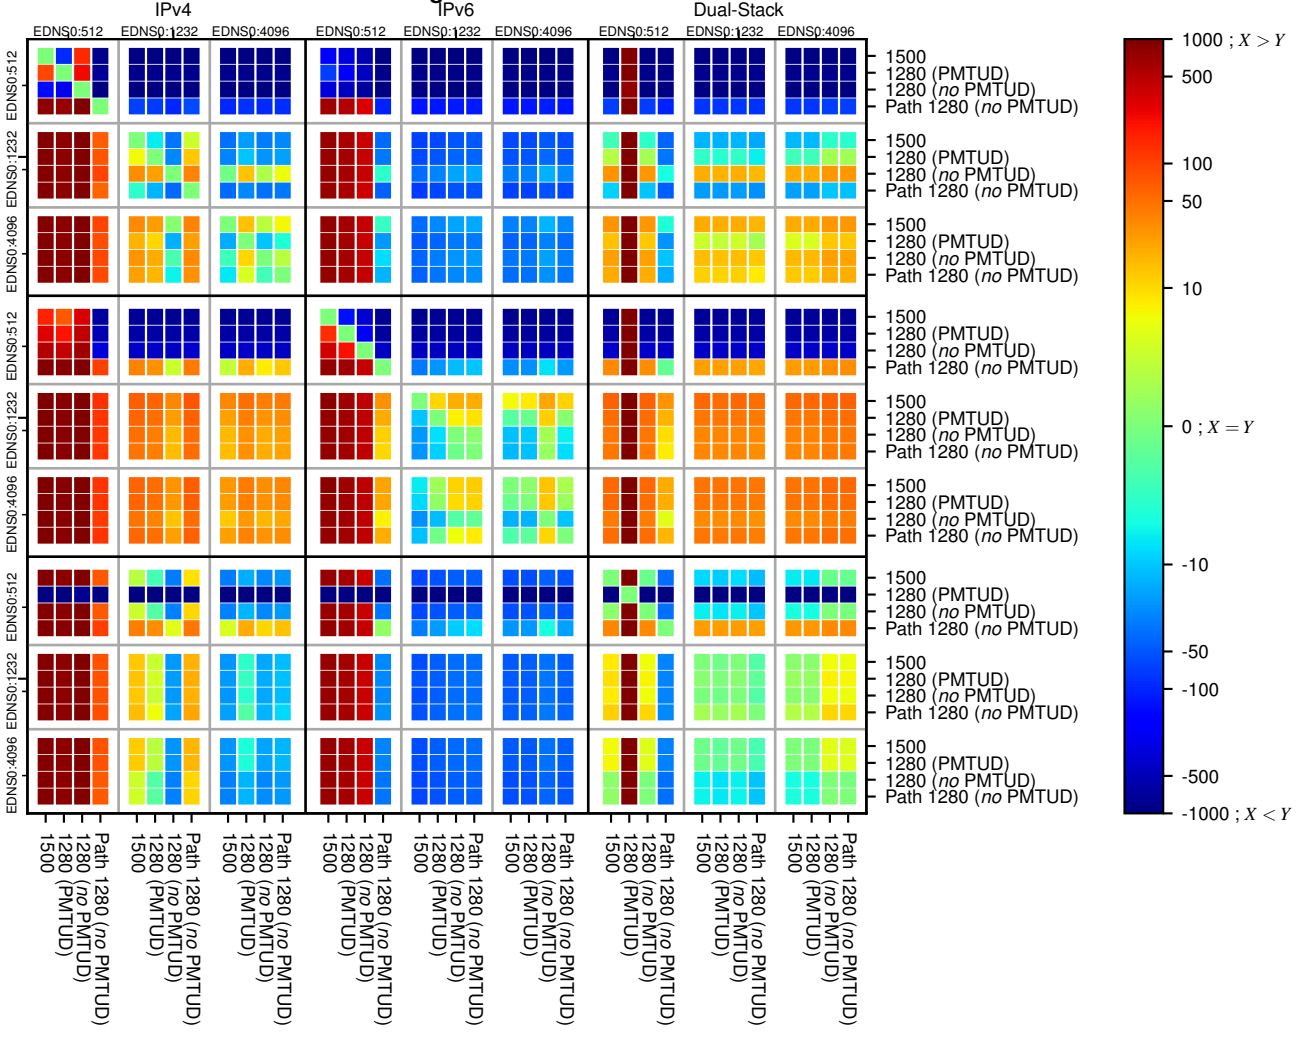

All Zones without DNSSEC returning NOERROR for '.de'

All Zones with DNSSEC returning NOERROR for '.de'

All Zones returning NOERROR for '.de'