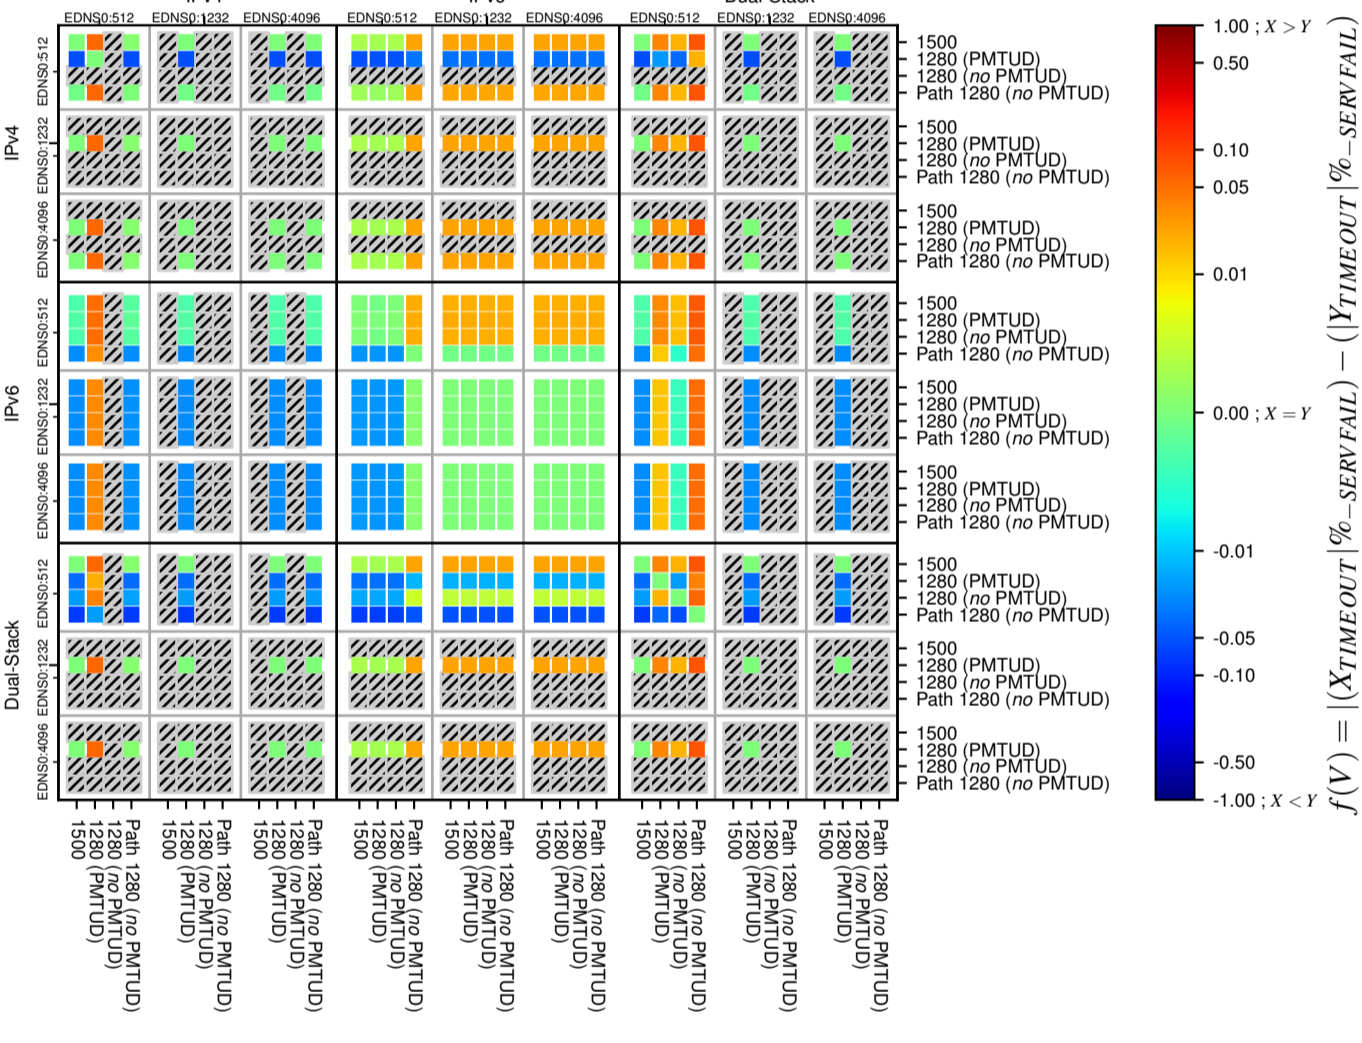

All Zones without DNSSEC for '.br'

All Zones with DNSSEC for '.br'

All Zones for '.br'

$$f(V) = |X_{TIMEOUT} \% - SERVFAIL} - (Y_{TIMEOUT} \% - SERVFAIL)|$$

$$f(V) = |X_{TIMEOUT} \% - SERVFAIL} - (Y_{TIMEOUT} \% - SERVFAIL)|$$

$$f(V) = |X_{TIMEOUT} \% - SERVFAIL} - (Y_{TIMEOUT} \% - SERVFAIL)|$$