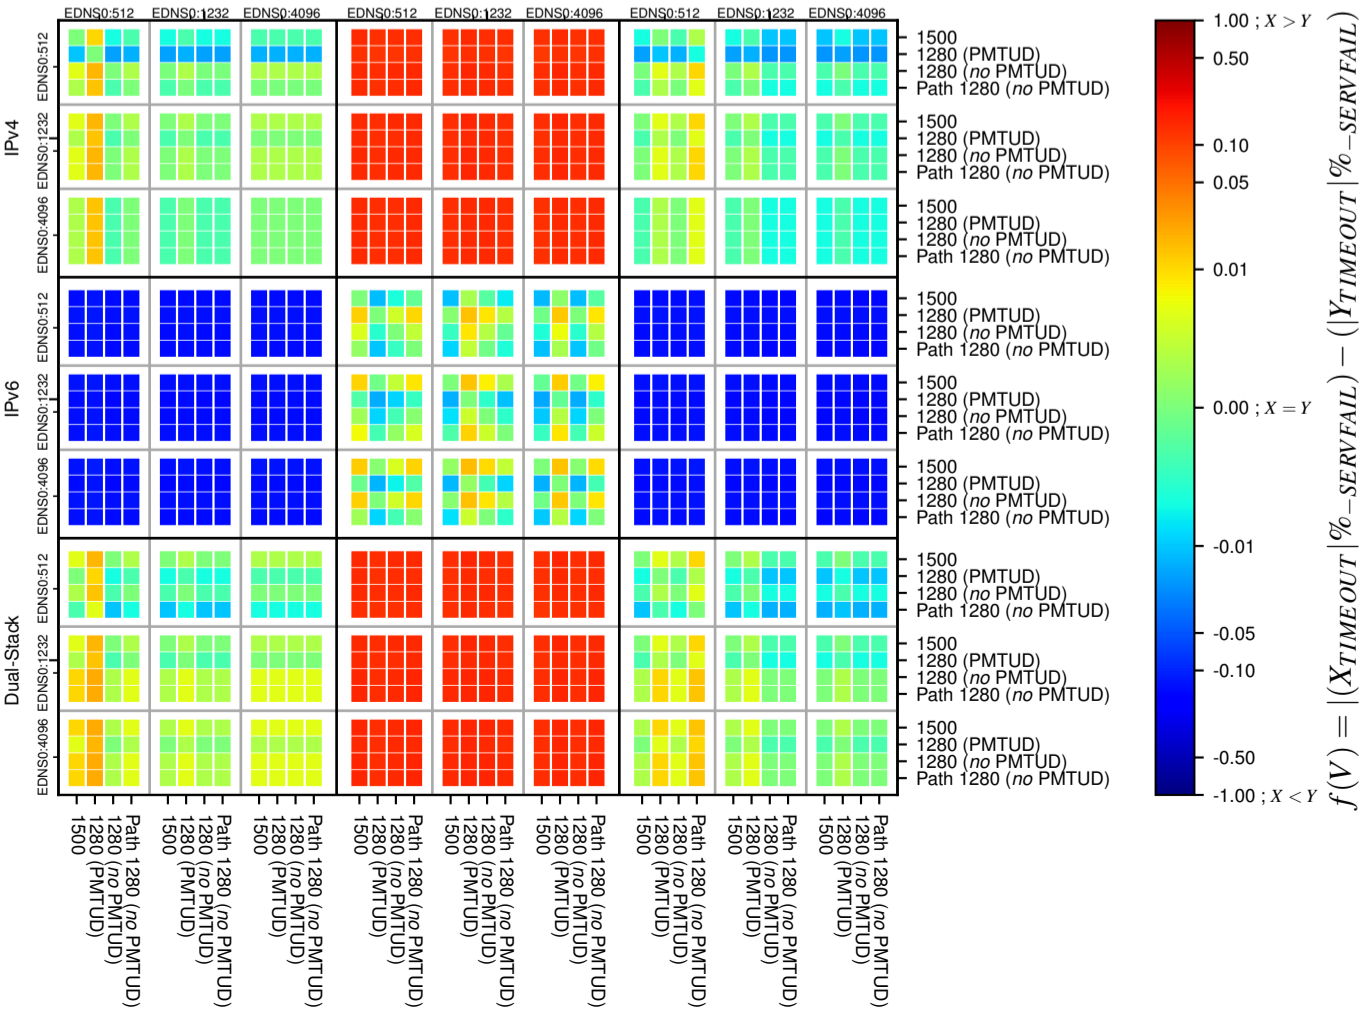

All Zones without DNSSEC for '.br'

All Zones with DNSSEC for '.br'

All Zones for '.br'

$$f(V) = |X_{TIMEOUT} \% - SERVFAIL} - (Y_{TIMEOUT} \% - SERVFAIL)|$$

$$f(V) = |X_{TIMEOUT} \% - SERVFAIL} - (Y_{TIMEOUT} \% - SERVFAIL)|$$

$$f(V) = |X_{TIMEOUT} \% - SERVFAIL} - (Y_{TIMEOUT} \% - SERVFAIL)|$$