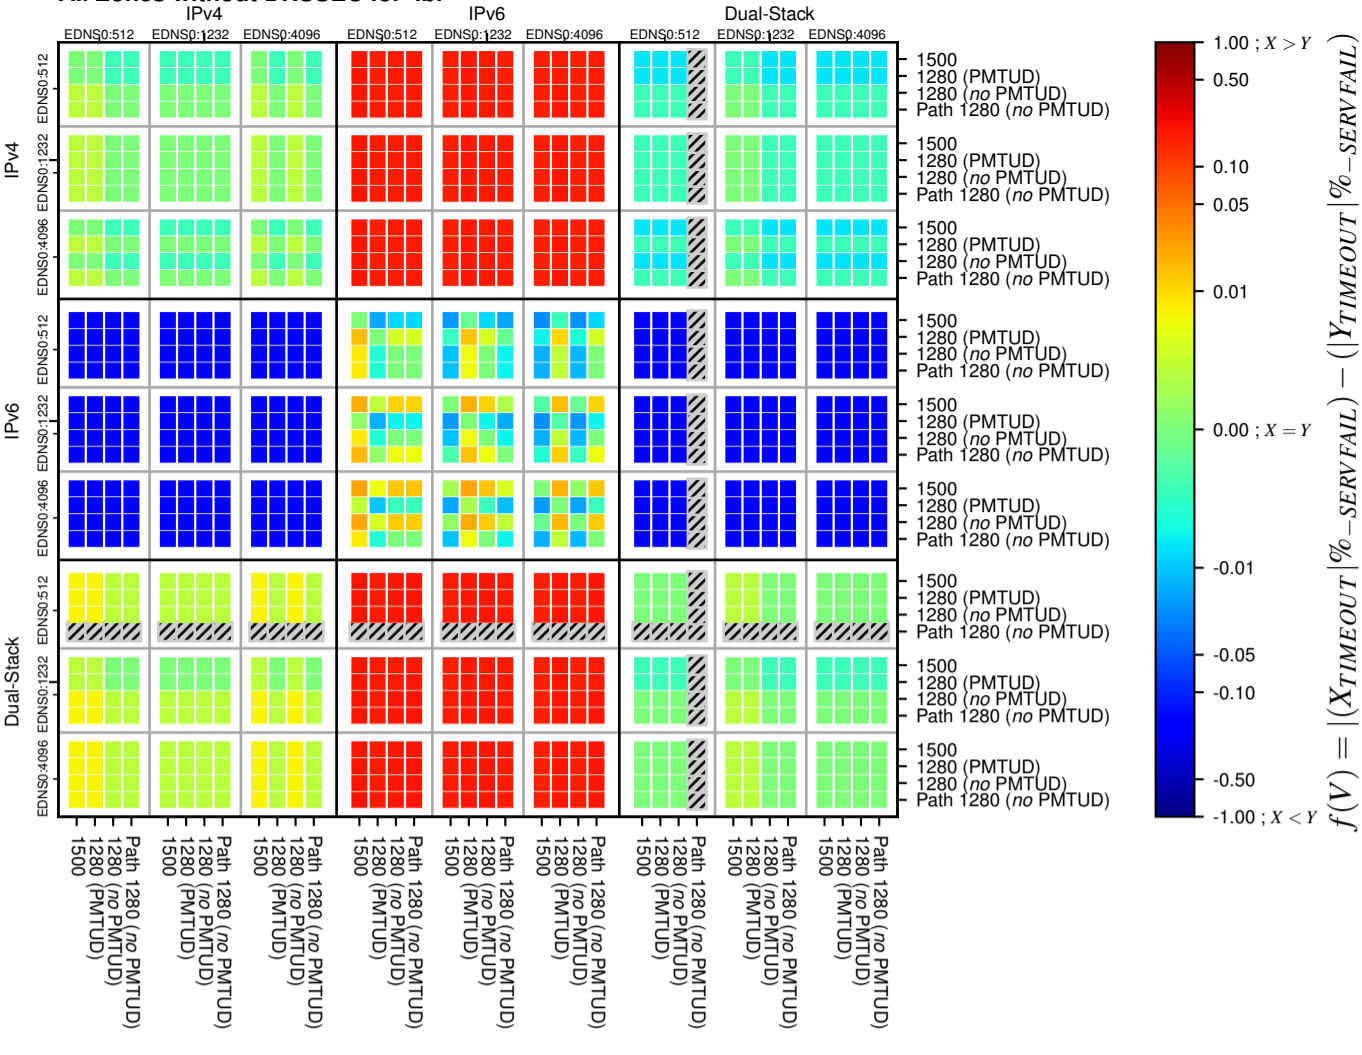

All Zones without DNSSEC for '.br'

All Zones with DNSSEC for '.br'

All Zones for '.br'

$$f(V) = |X_{TIMEOUT} \% - SERVFAIL} - (Y_{TIMEOUT} \% - SERVFAIL)|$$

$$f(V) = |X_{TIMEOUT} \% - SERVFAIL} - (Y_{TIMEOUT} \% - SERVFAIL)|$$

$$f(V) = |X_{TIMEOUT} \% - SERVFAIL} - (Y_{TIMEOUT} \% - SERVFAIL)|$$