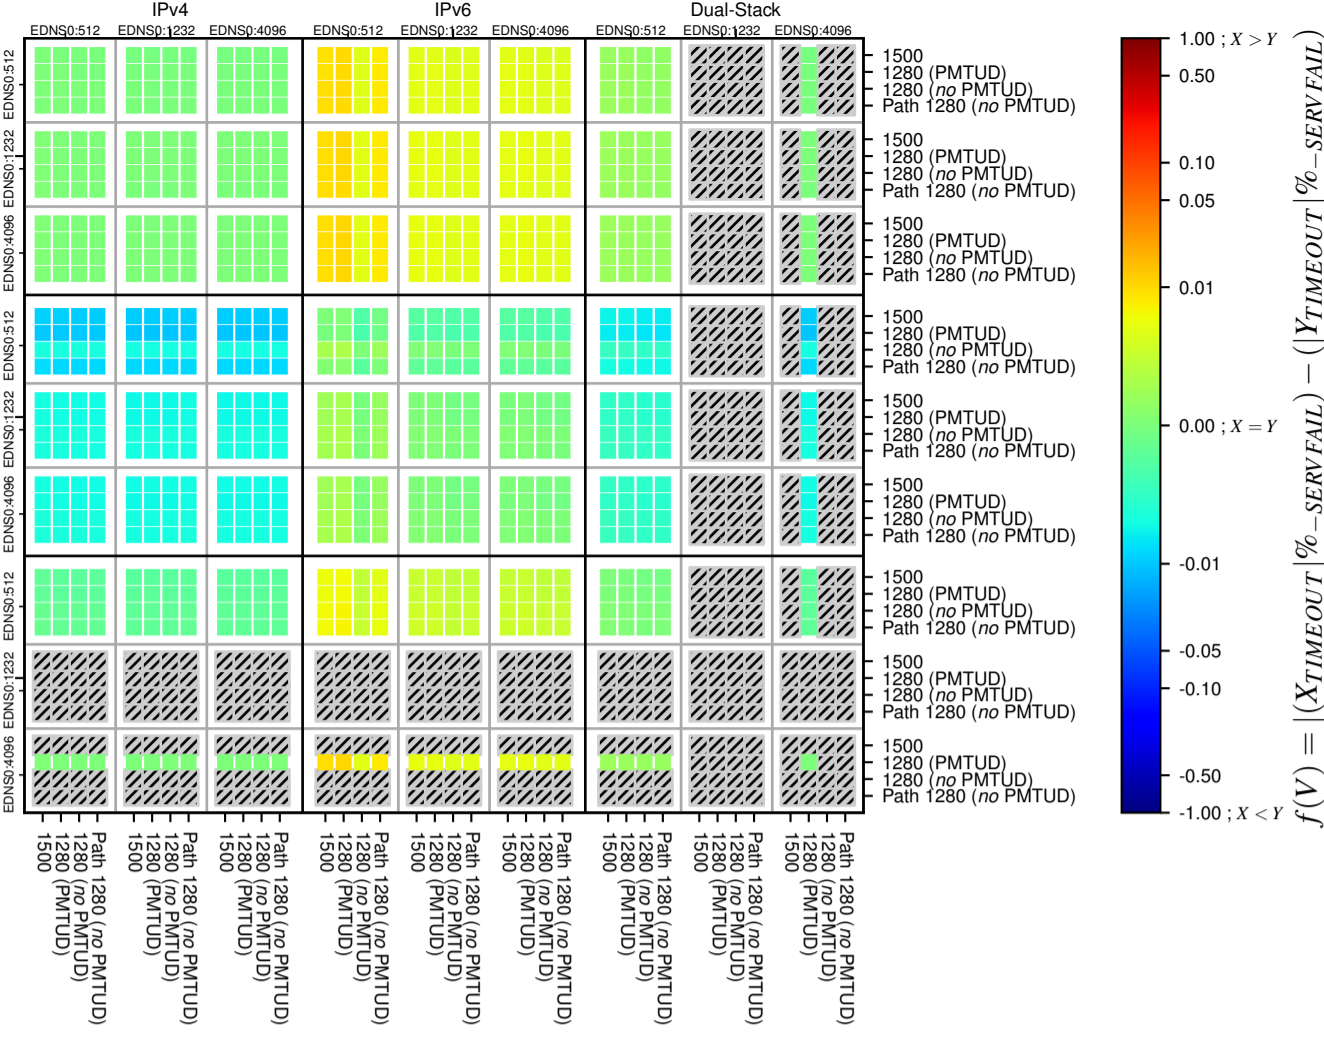

All Zones without DNSSEC for '.de'

All Zones with DNSSEC for '.de'

All Zones for '.de'