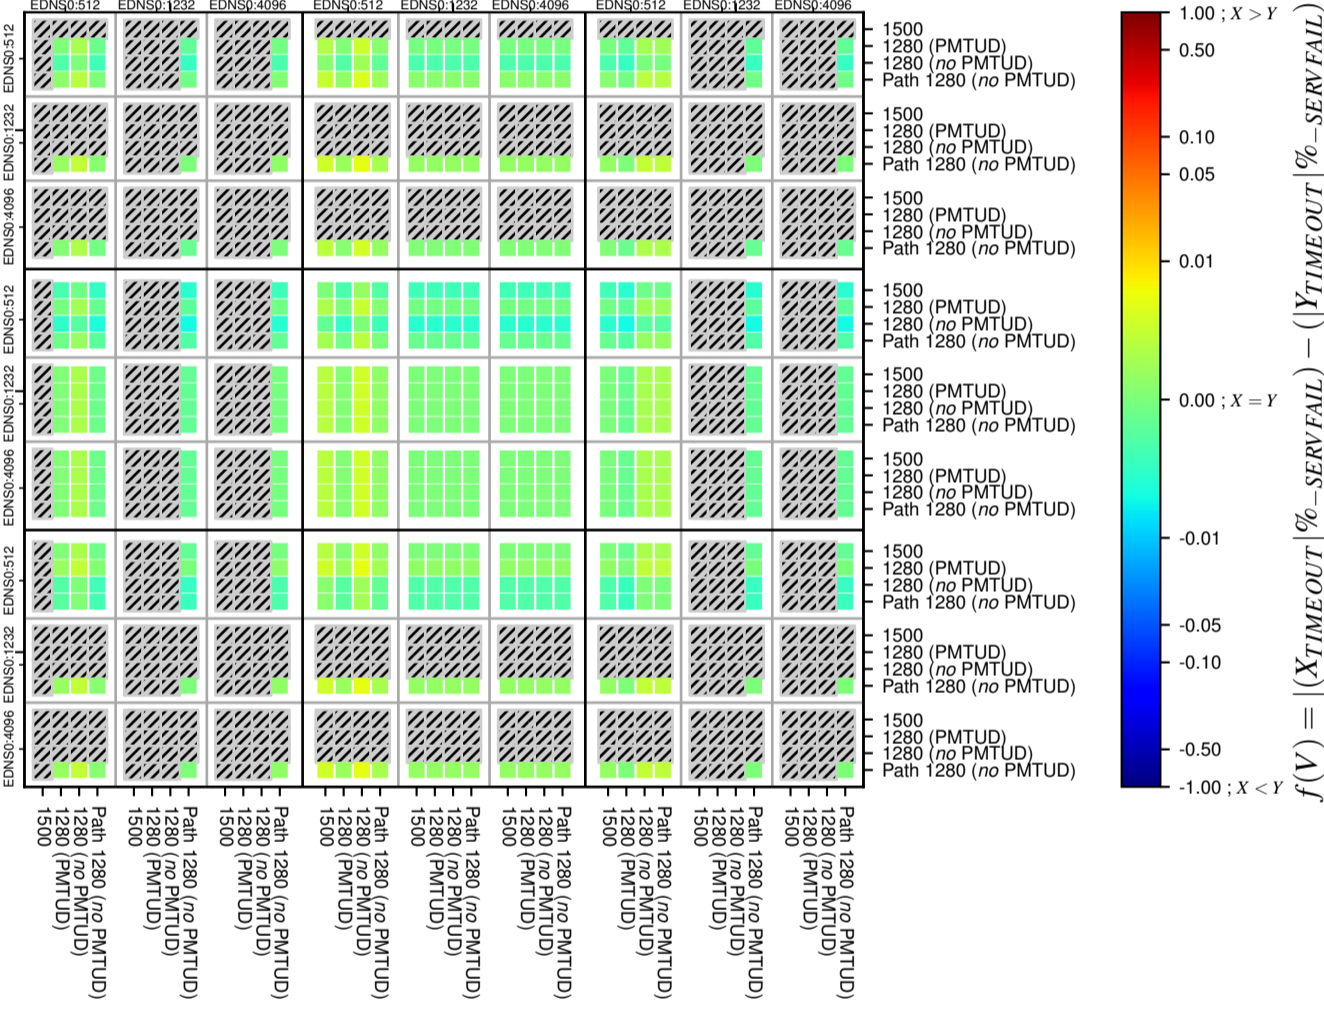

All Zones without DNSSEC for '.de'

All Zones with DNSSEC for '.de'

All Zones for '.de'