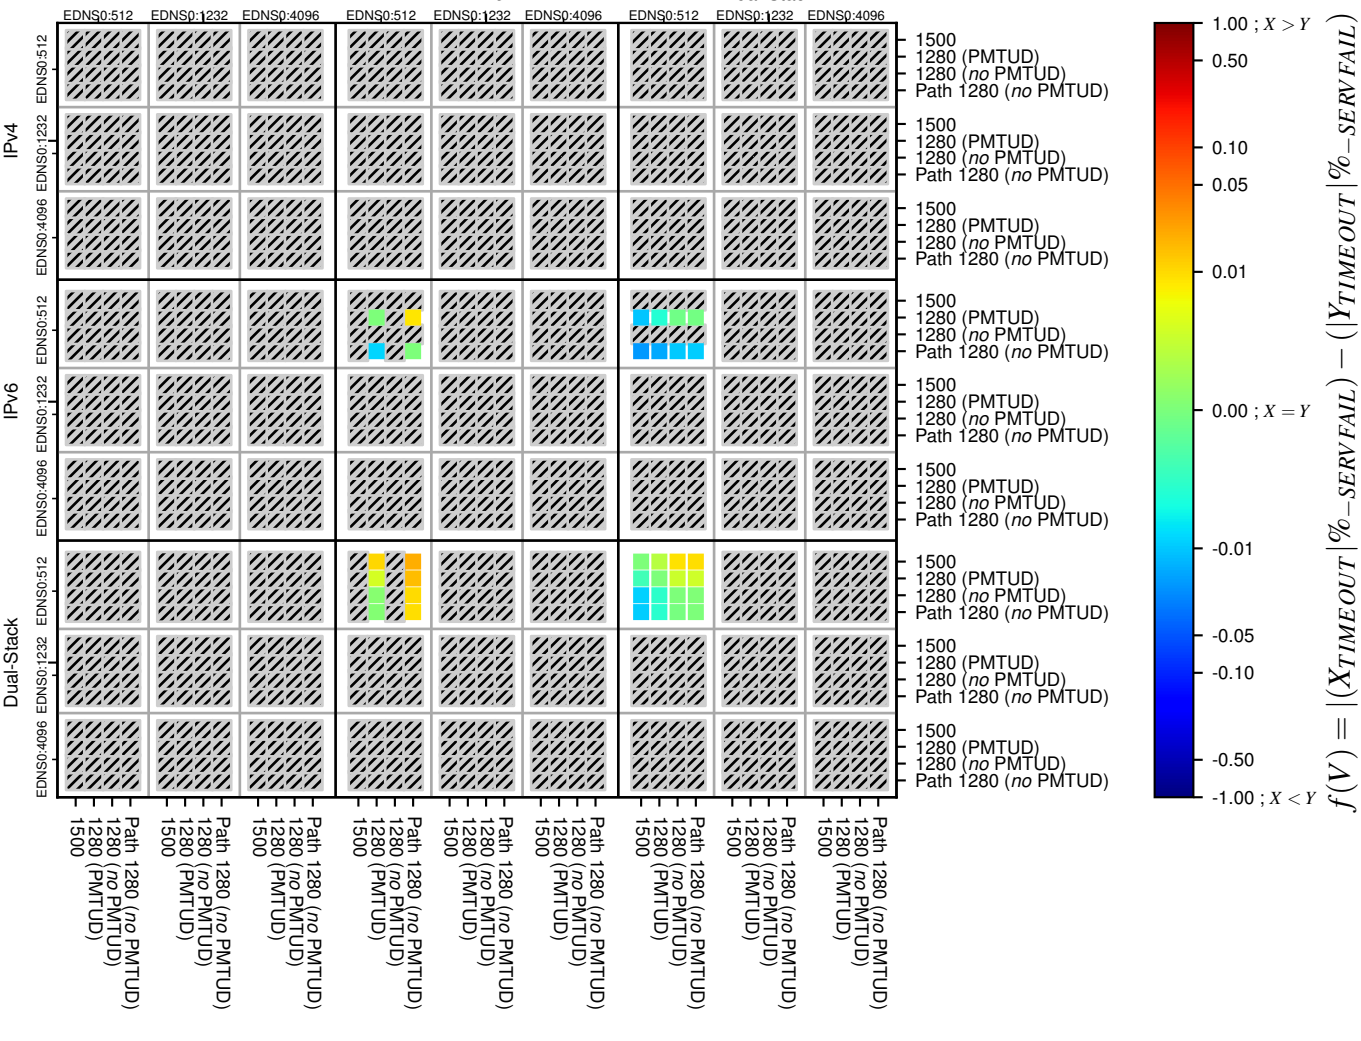

All Zones without DNSSEC for '.it'

All Zones with DNSSEC for '.it'

All Zones for '.it'

$$f(V) = |(X_{TIMEOUT} \% - SERVFAIL) - (Y_{TIMEOUT} \% - SERVFAIL)|$$

$$f(V) = |(X_{TIMEOUT} \% - SERVFAIL) - (Y_{TIMEOUT} \% - SERVFAIL)|$$

$$f(V) = |(X_{TIMEOUT} \% - SERVFAIL) - (Y_{TIMEOUT} \% - SERVFAIL)|$$