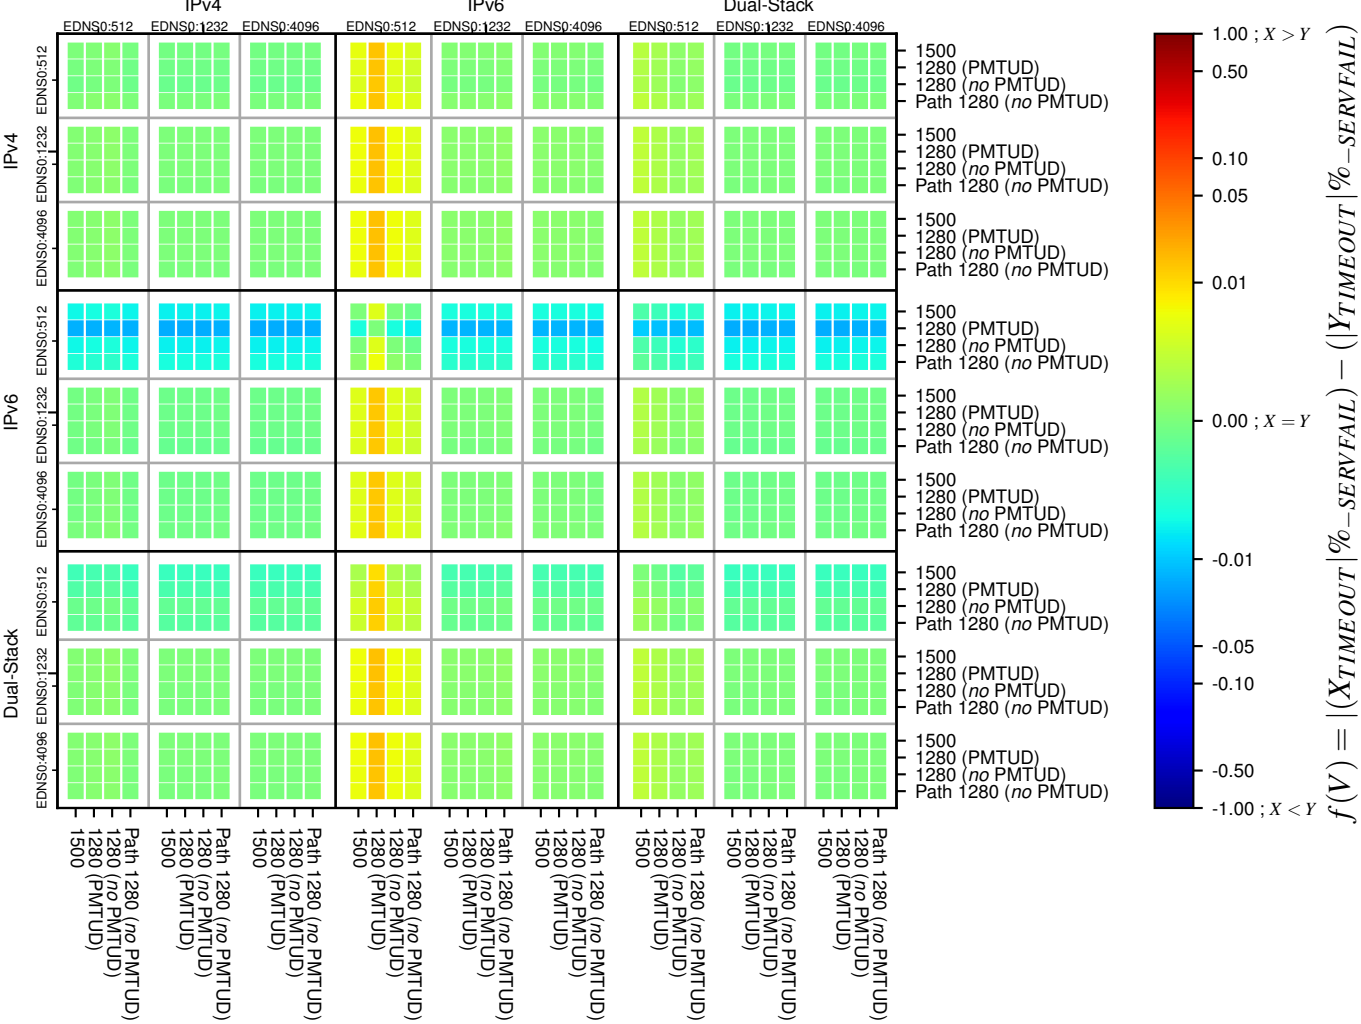

All Zones without DNSSEC for '.it'

All Zones with DNSSEC for '.it'

All Zones for '.it'

$$f(V) = |(X_{TIMEOUT} \% - SERVFAIL) - (Y_{TIMEOUT} \% - SERVFAIL)|$$

$$f(V) = |(X_{TIMEOUT} \% - SERVFAIL) - (Y_{TIMEOUT} \% - SERVFAIL)|$$

$$f(V) = |(X_{TIMEOUT} \% - SERVFAIL) - (Y_{TIMEOUT} \% - SERVFAIL)|$$