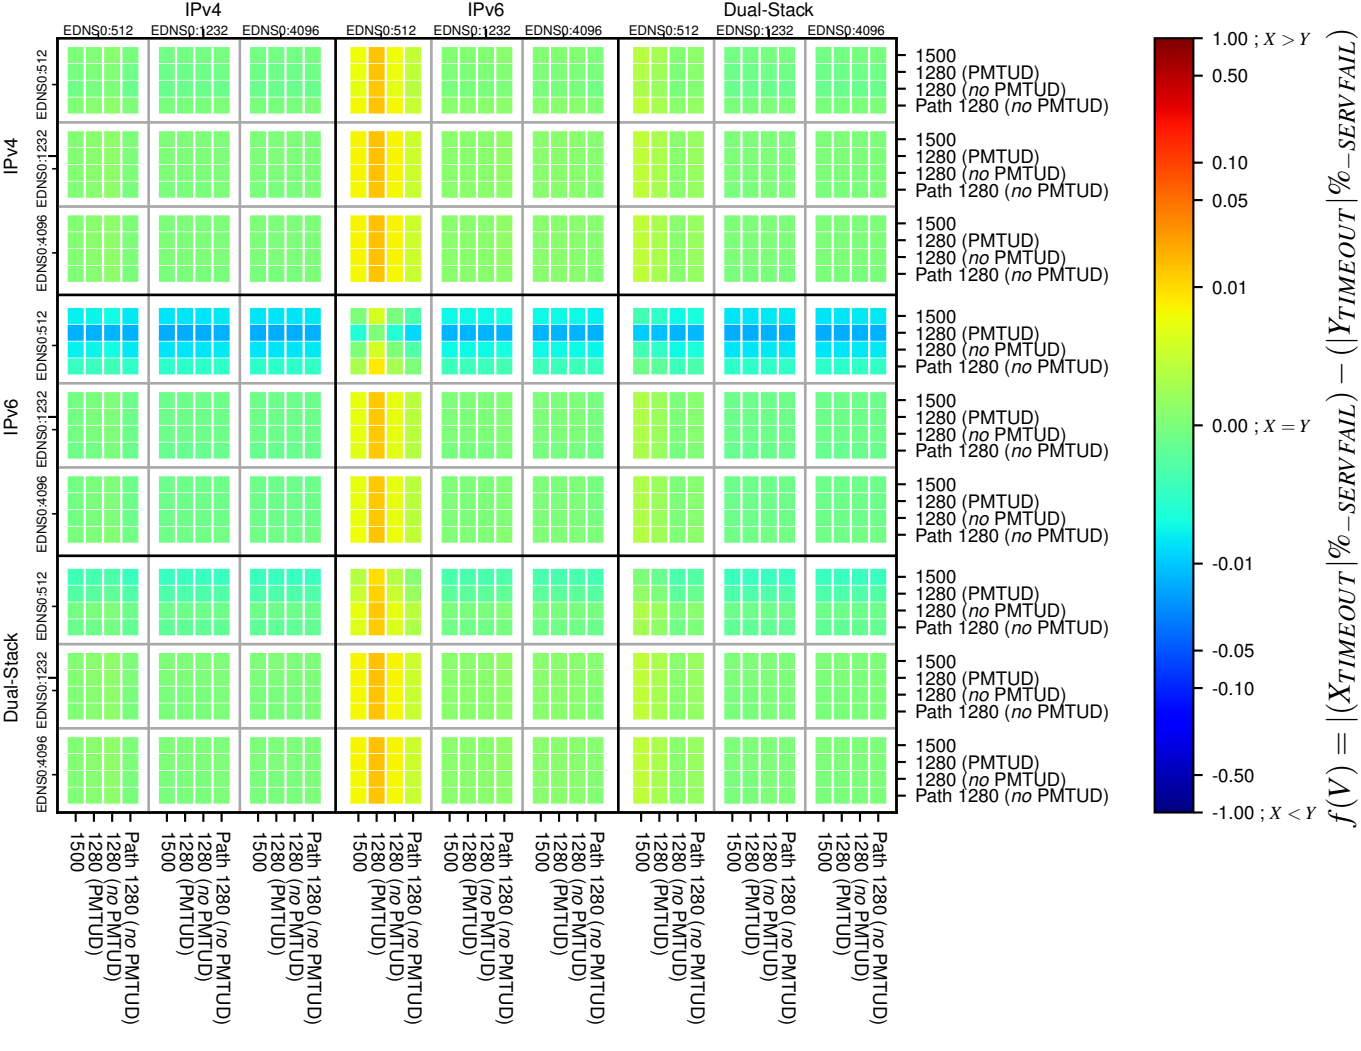

All Zones without DNSSEC for '.it'

All Zones with DNSSEC for '.it'

All Zones for '.it'

$$f(V) = |(X_{TIMEOUT} \% - SERVFAIL) - (Y_{TIMEOUT} \% - SERVFAIL)|$$

$$f(V) = |(X_{TIMEOUT} \% - SERVFAIL) - (Y_{TIMEOUT} \% - SERVFAIL)|$$

$$f(V) = |(X_{TIMEOUT} \% - SERVFAIL) - (Y_{TIMEOUT} \% - SERVFAIL)|$$