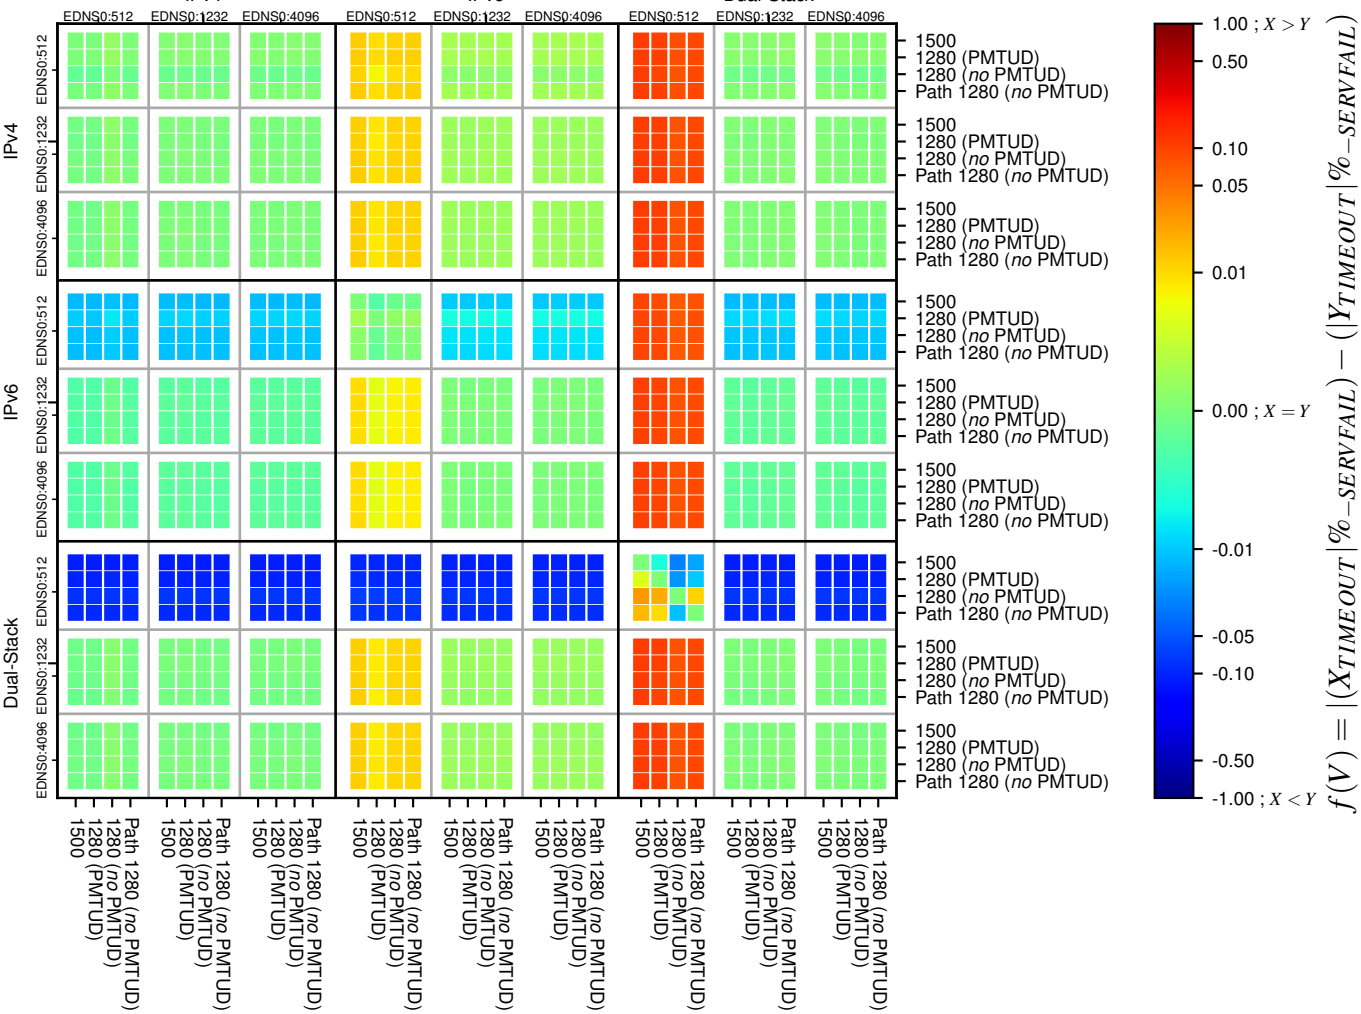

All Zones without DNSSEC for '.org'

All Zones with DNSSEC for '.org'

All Zones for '.org'

$$f(V) = |(X_{TIMEOUT} | \% - SERVFAIL) - ((Y_{TIMEOUT} | \% - SERVFAIL))|$$

$$f(V) = |(X_{TIMEOUT} | \% - SERVFAIL) - ((Y_{TIMEOUT} | \% - SERVFAIL))|$$

$$f(V) = |(X_{TIMEOUT} | \% - SERVFAIL) - ((Y_{TIMEOUT} | \% - SERVFAIL))|$$