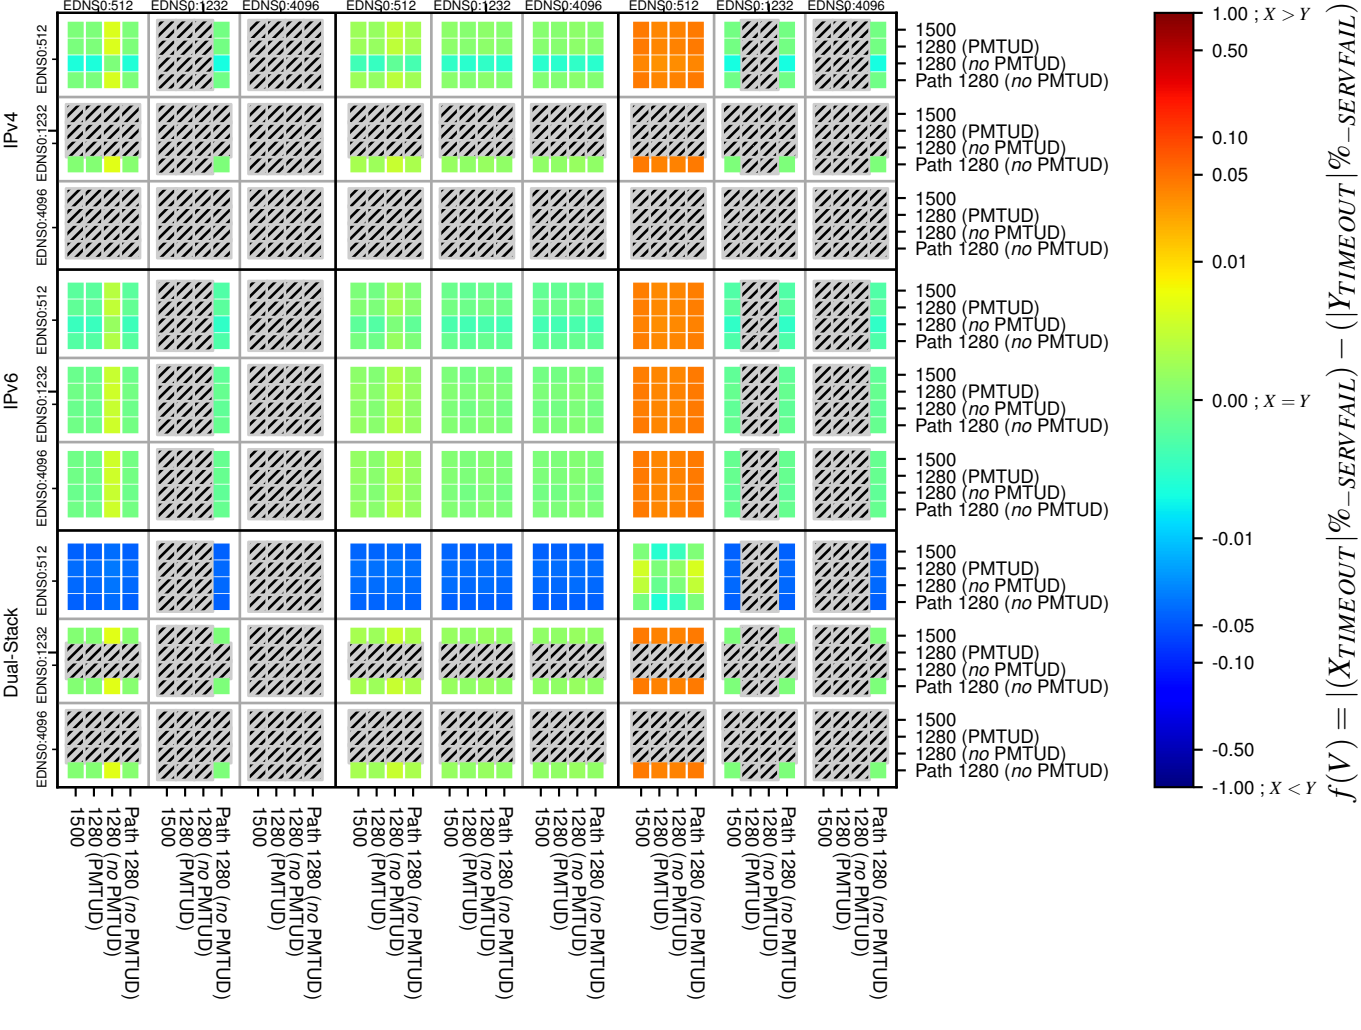

All Zones without DNSSEC for '.org'

All Zones with DNSSEC for '.org'

All Zones for '.org'

$$f(V) = |(X_{TIMEOUT} | \% - SERVFAIL) - ((Y_{TIMEOUT} | \% - SERVFAIL))|$$

$$f(V) = |(X_{TIMEOUT} | \% - SERVFAIL) - ((Y_{TIMEOUT} | \% - SERVFAIL))|$$

$$f(V) = |(X_{TIMEOUT} | \% - SERVFAIL) - ((Y_{TIMEOUT} | \% - SERVFAIL))|$$