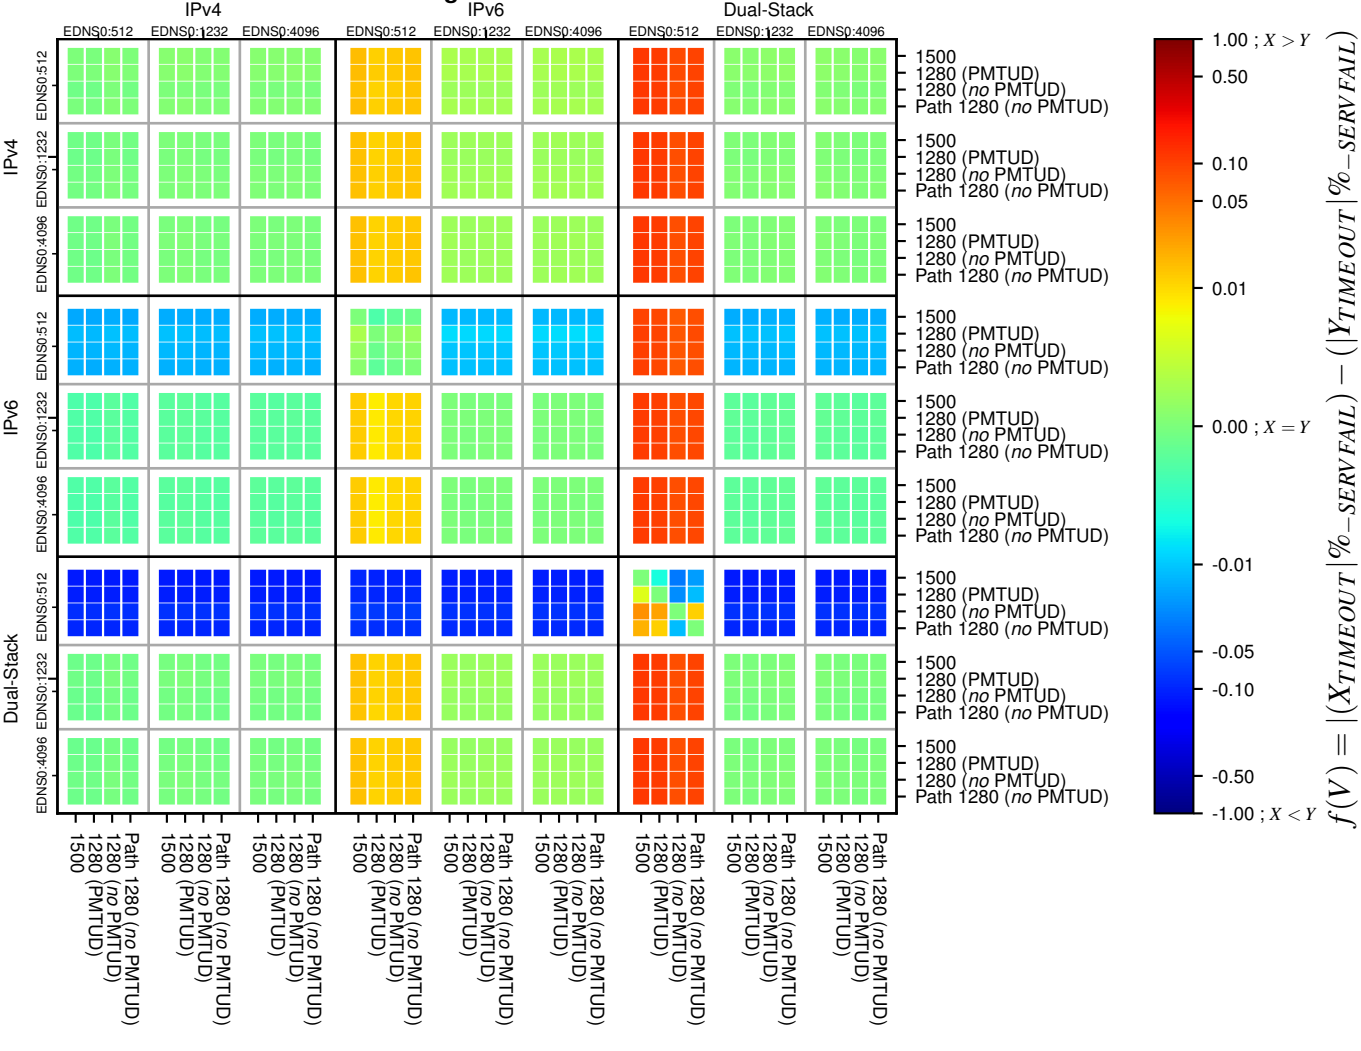

All Zones without DNSSEC for '.org'

All Zones with DNSSEC for '.org'

All Zones for '.org'

$$f(V) = |(X_{TIMEOUT} | \% - SERVFAIL) - ((Y_{TIMEOUT} | \% - SERVFAIL))|$$

$$f(V) = |(X_{TIMEOUT} | \% - SERVFAIL) - ((Y_{TIMEOUT} | \% - SERVFAIL))|$$

$$f(V) = |(X_{TIMEOUT} | \% - SERVFAIL) - ((Y_{TIMEOUT} | \% - SERVFAIL))|$$