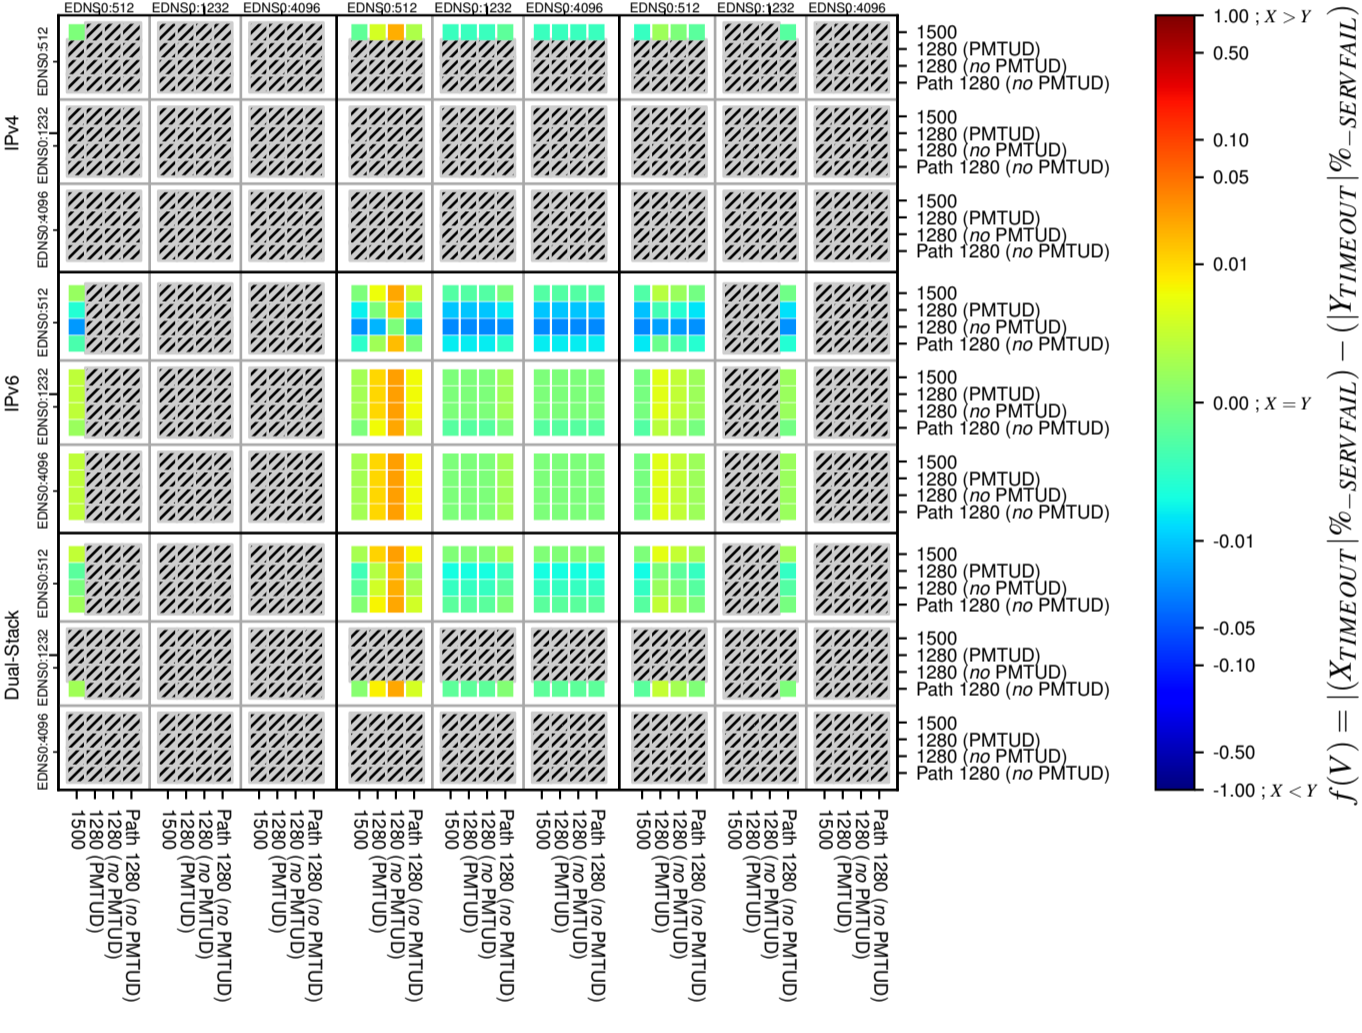

### All Zones without DNSSEC for '.se'

### All Zones with DNSSEC for '.se'