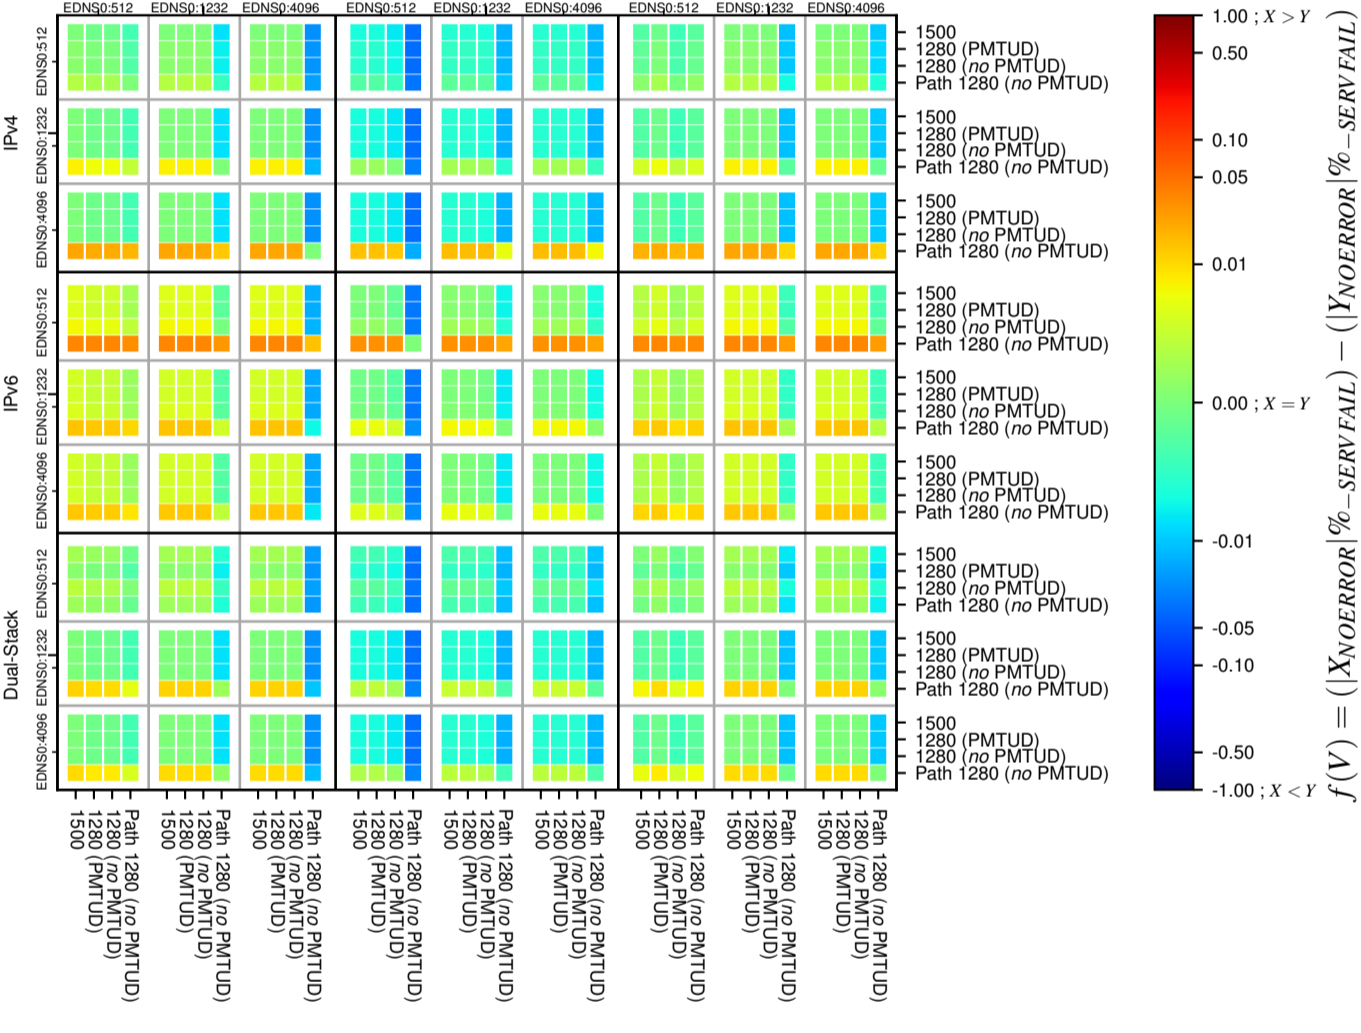

All Zones with DNSSEC for '.nl'