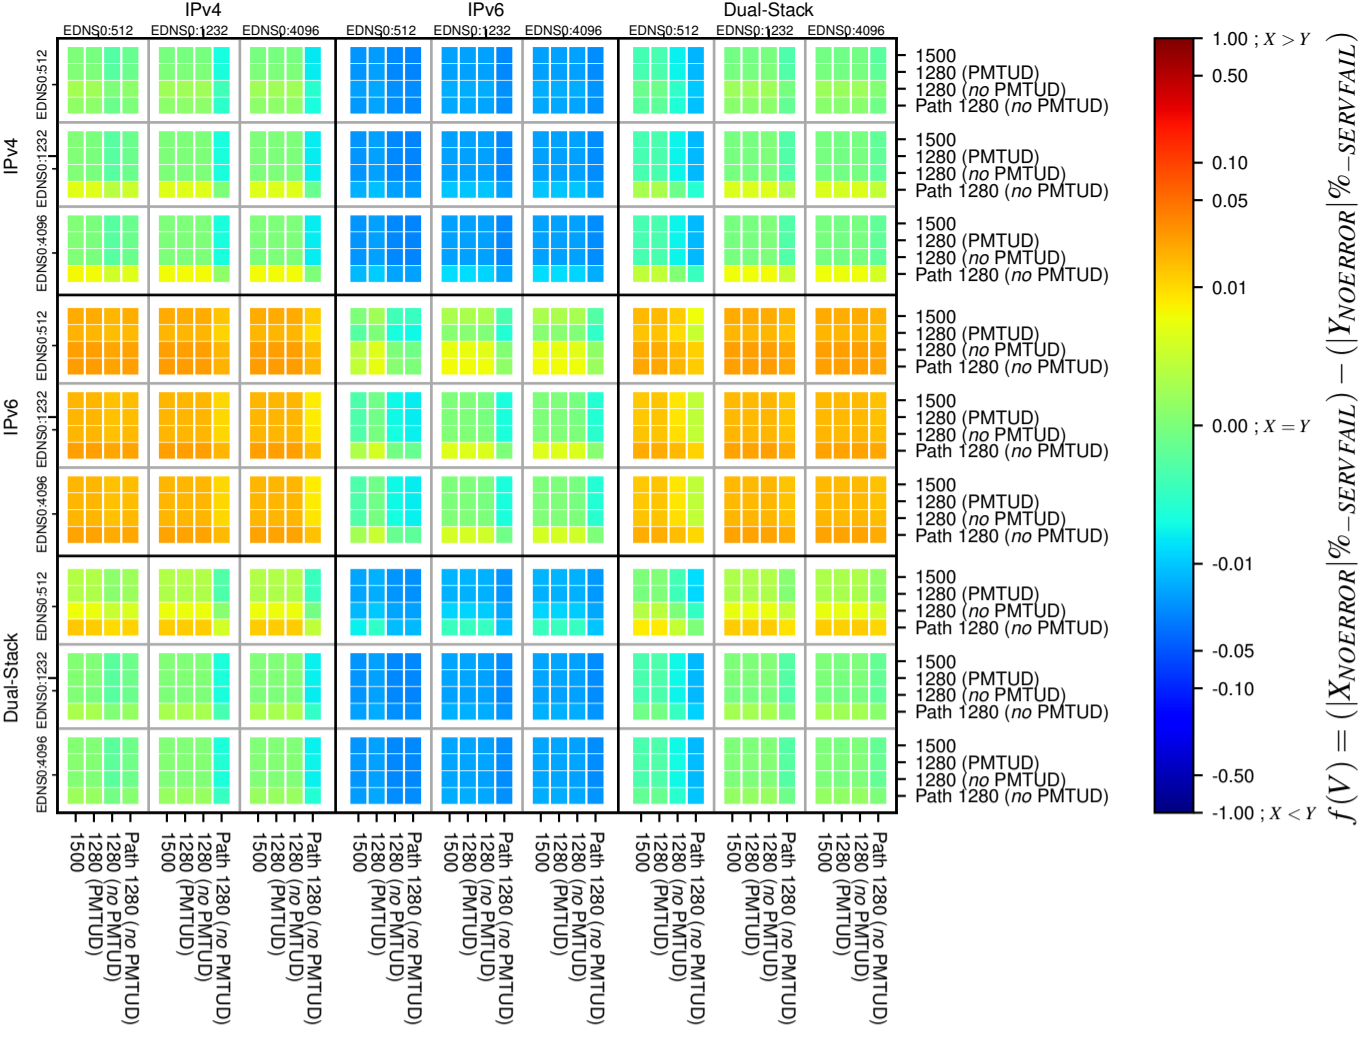

### All Zones without DNSSEC for '.nl'