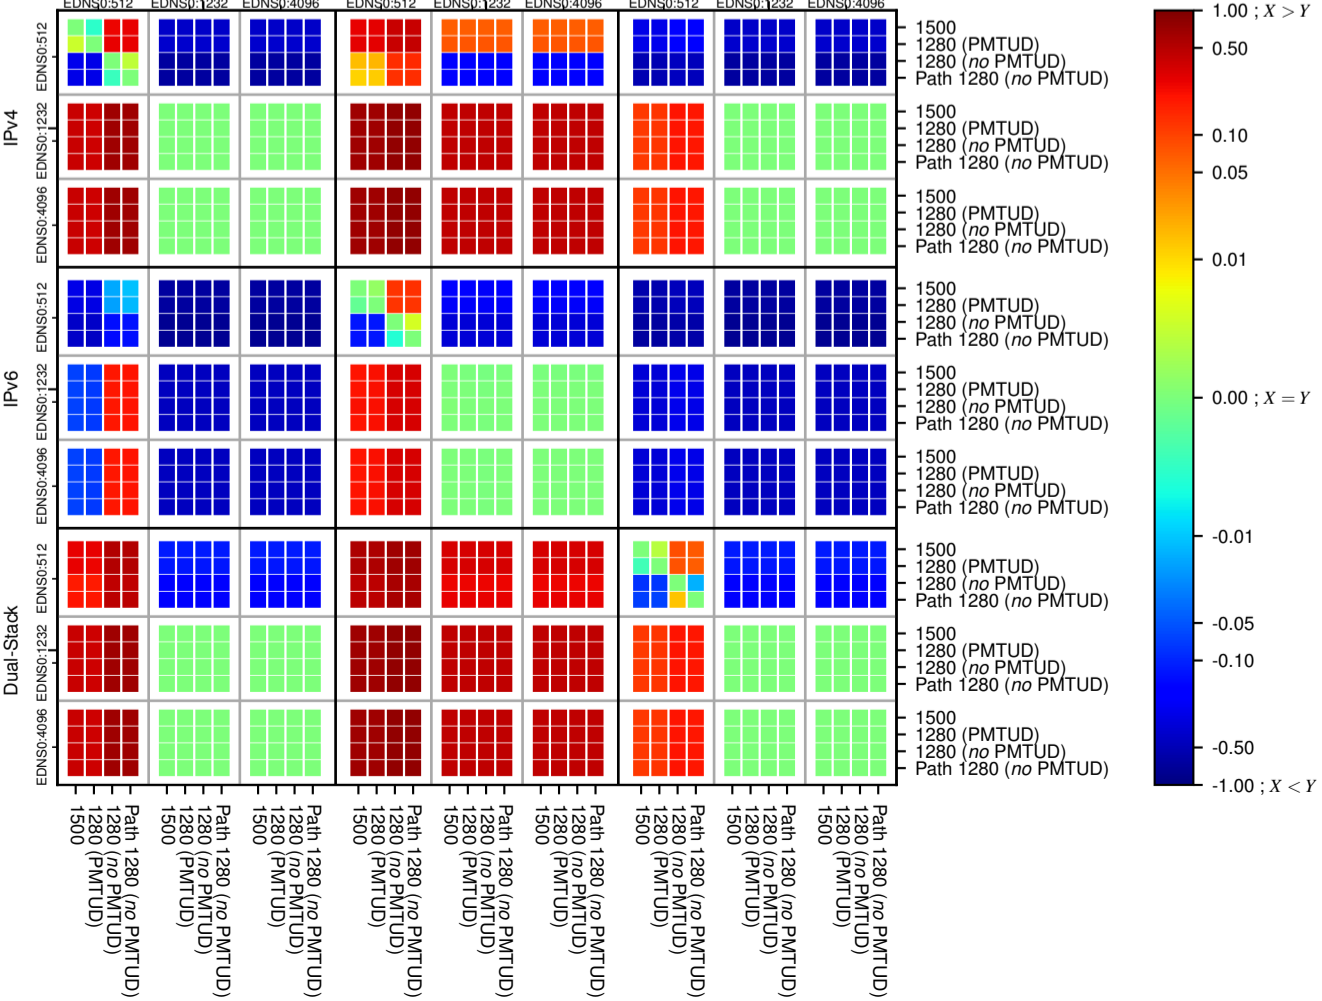

All Zones without DNSSEC for '.it'

All Zones with DNSSEC for '.it'

All Zones for '.it'

$$f(V) = |X_{SERVFAIL}| \% - |Y_{SERVFAIL}| \%$$

$$f(V) = |X_{SERVFAIL}| \% - |Y_{SERVFAIL}| \%$$

$$f(V) = |X_{SERVFAIL}| \% - |Y_{SERVFAIL}| \%$$