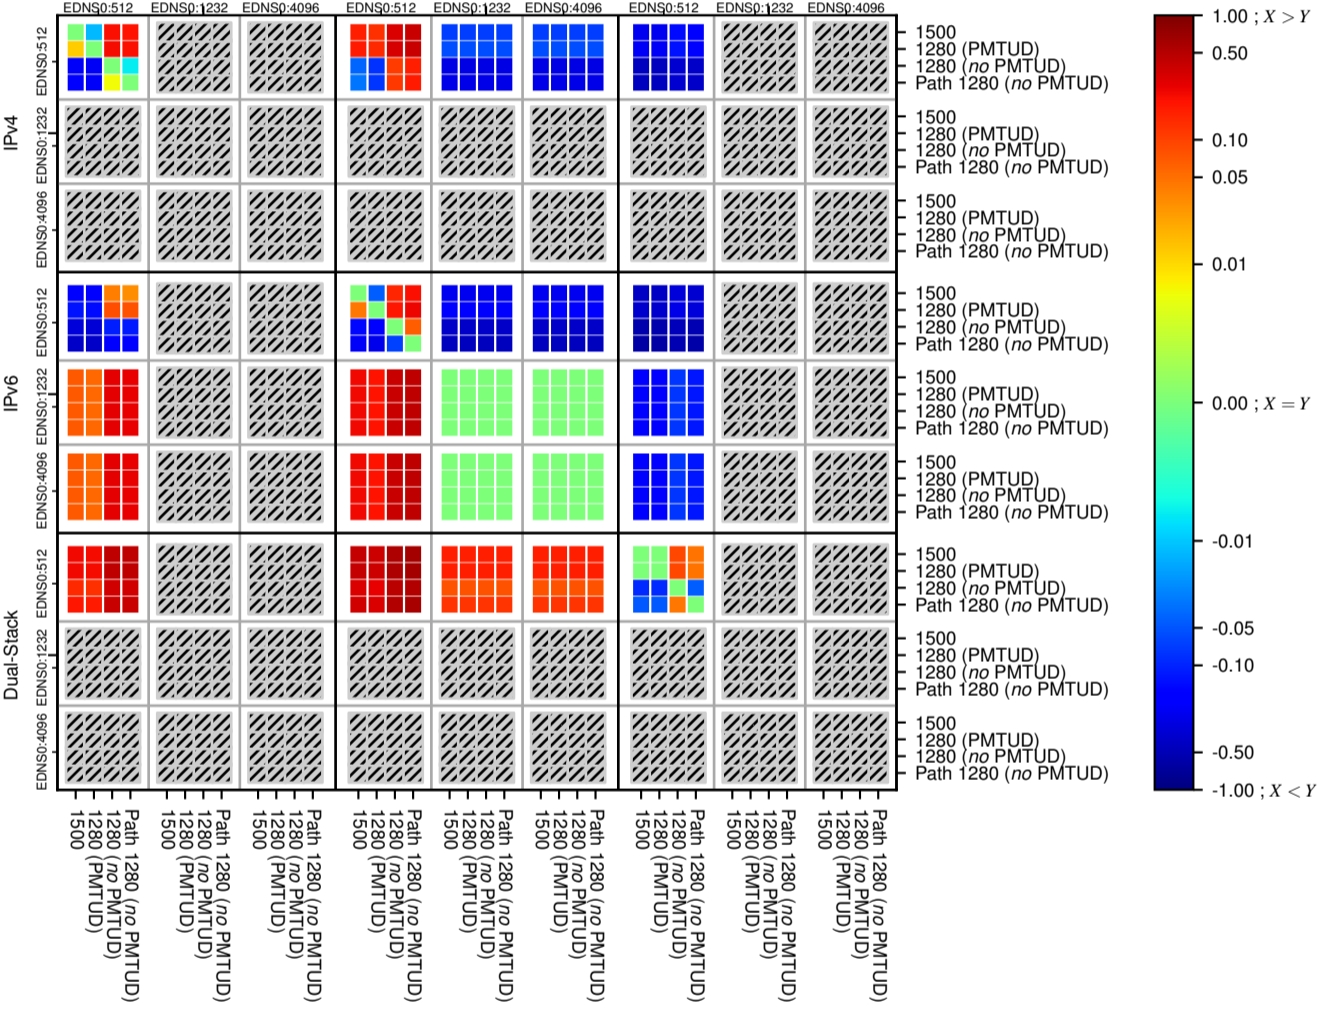

All Zones without DNSSEC for '.it'

All Zones with DNSSEC for '.it'

All Zones for '.it'

$$f(V) = |X_{SERVFAIL}| \% - |Y_{SERVFAIL}| \%$$

$$f(V) = |X_{SERVFAIL}| \% - |Y_{SERVFAIL}| \%$$

$$f(V) = |X_{SERVFAIL}| \% - |Y_{SERVFAIL}| \%$$