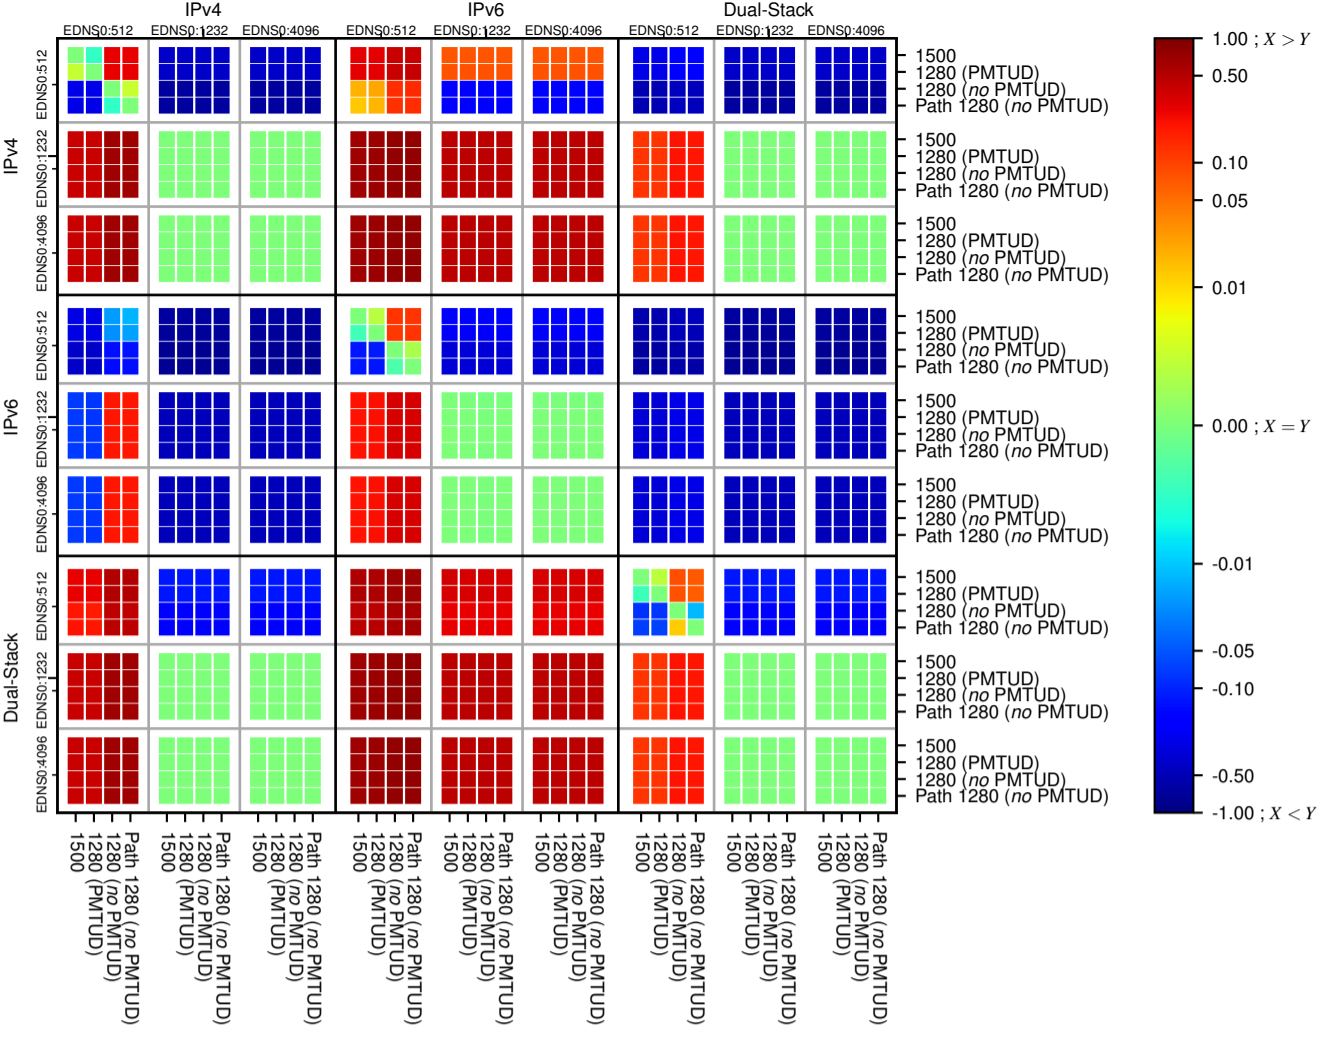

All Zones without DNSSEC for '.it'

All Zones with DNSSEC for '.it'

All Zones for '.it'

$$f(V) = |X_{SERVFAIL}| \% - |Y_{SERVFAIL}| \%$$

$$f(V) = |X_{SERVFAIL}| \% - |Y_{SERVFAIL}| \%$$

$$f(V) = |X_{SERVFAIL}| \% - |Y_{SERVFAIL}| \%$$