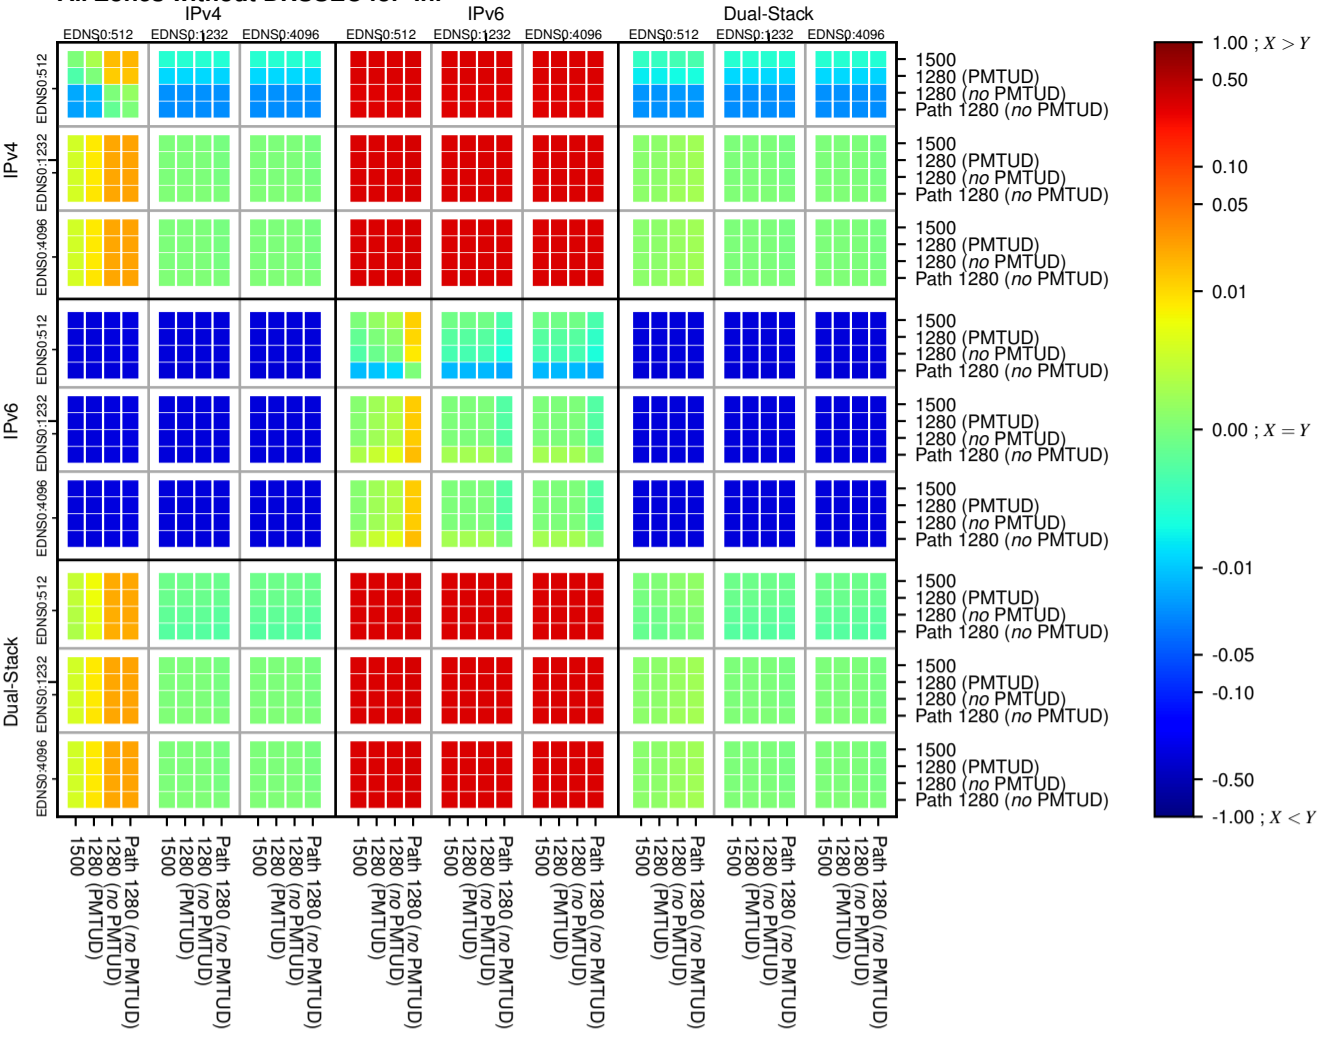

All Zones without DNSSEC for '.nl'

All Zones with DNSSEC for '.nl'

All Zones for '.nl'

$$f(V) = |X_{SERVFAIL}| \% - |Y_{SERVFAIL}| \%$$

$$f(V) = |X_{SERVFAIL}| \% - |Y_{SERVFAIL}| \%$$

$$f(V) = |X_{SERVFAIL}| \% - |Y_{SERVFAIL}| \%$$