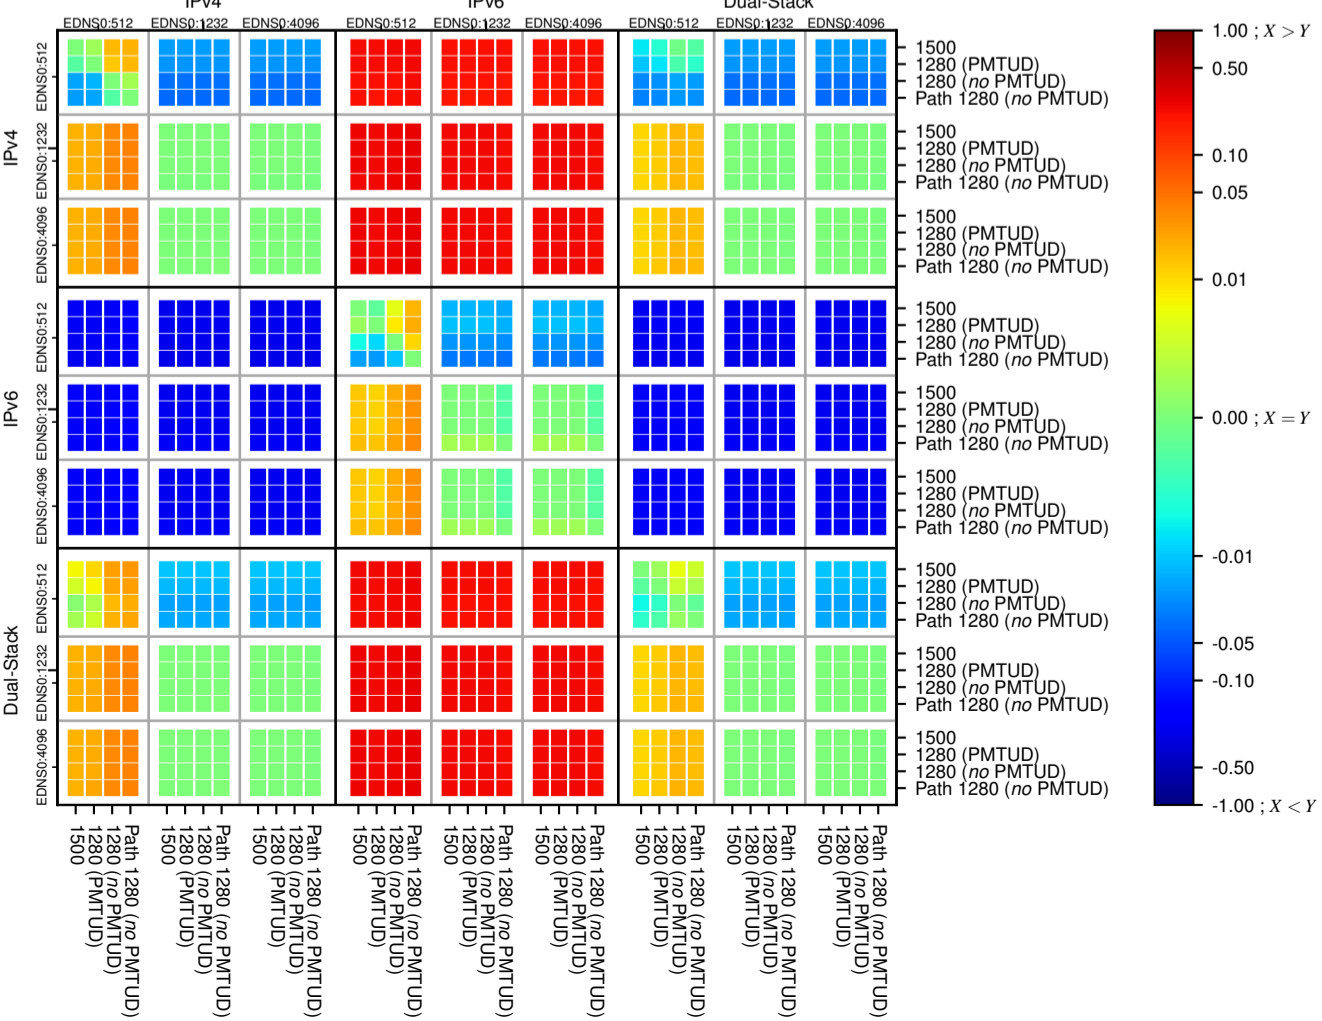

All Zones without DNSSEC for '.nl'

All Zones with DNSSEC for '.nl'

All Zones for '.nl'

$$f(V) = |X_{SERVFAIL}| \% - |Y_{SERVFAIL}| \%$$

$$f(V) = |X_{SERVFAIL}| \% - |Y_{SERVFAIL}| \%$$

$$f(V) = |X_{SERVFAIL}| \% - |Y_{SERVFAIL}| \%$$