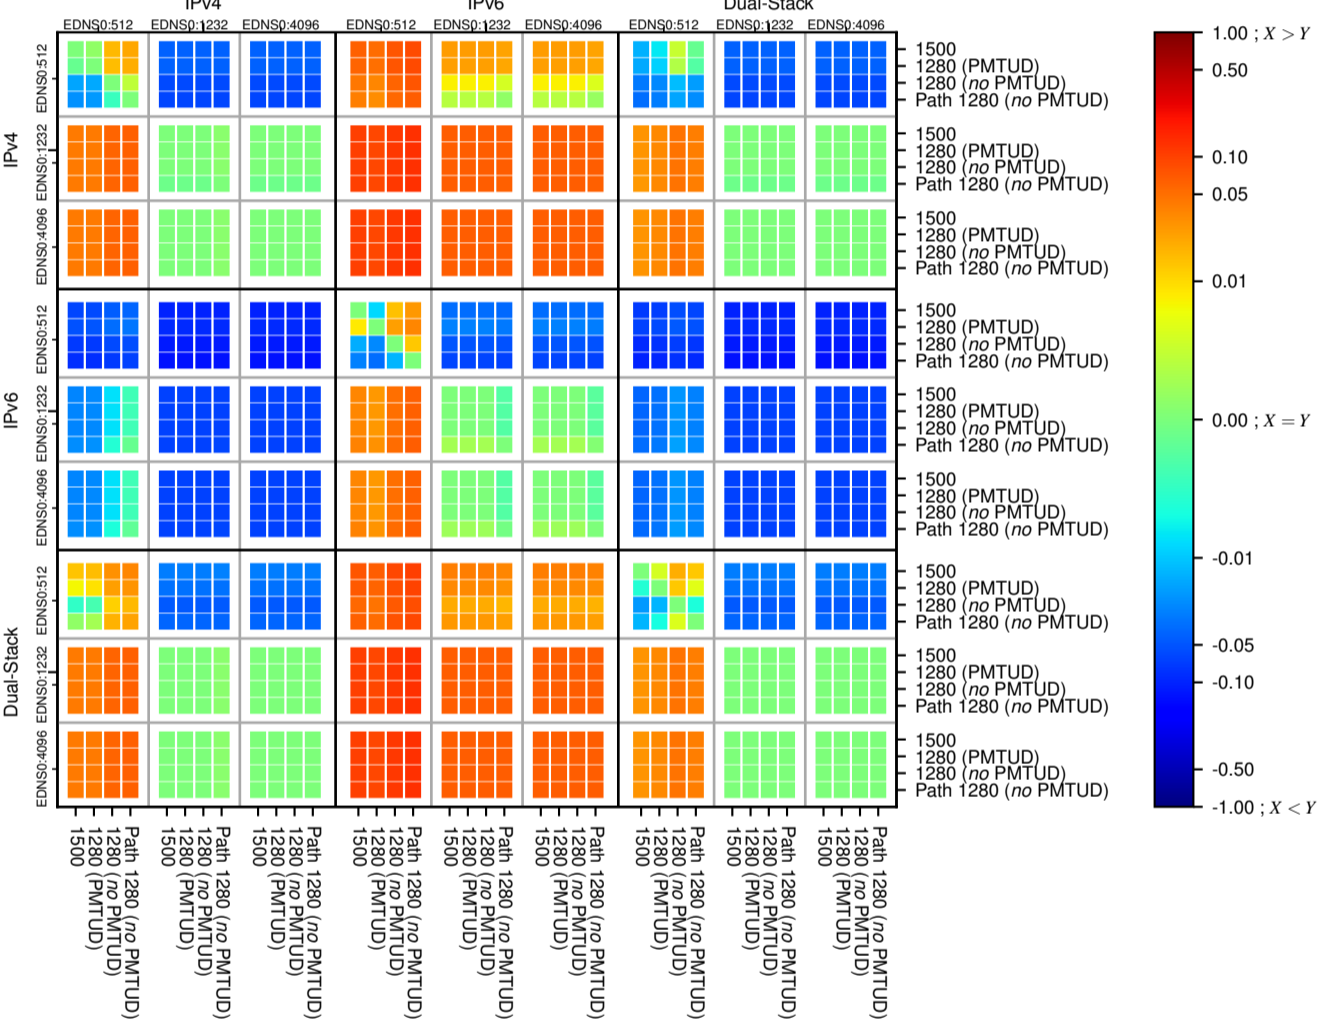

All Zones without DNSSEC for '.nl'

All Zones with DNSSEC for '.nl'

All Zones for '.nl'

$$f(V) = |X_{SERVFAIL}| \% - |Y_{SERVFAIL}| \%$$

$$f(V) = |X_{SERVFAIL}| \% - |Y_{SERVFAIL}| \%$$

$$f(V) = |X_{SERVFAIL}| \% - |Y_{SERVFAIL}| \%$$