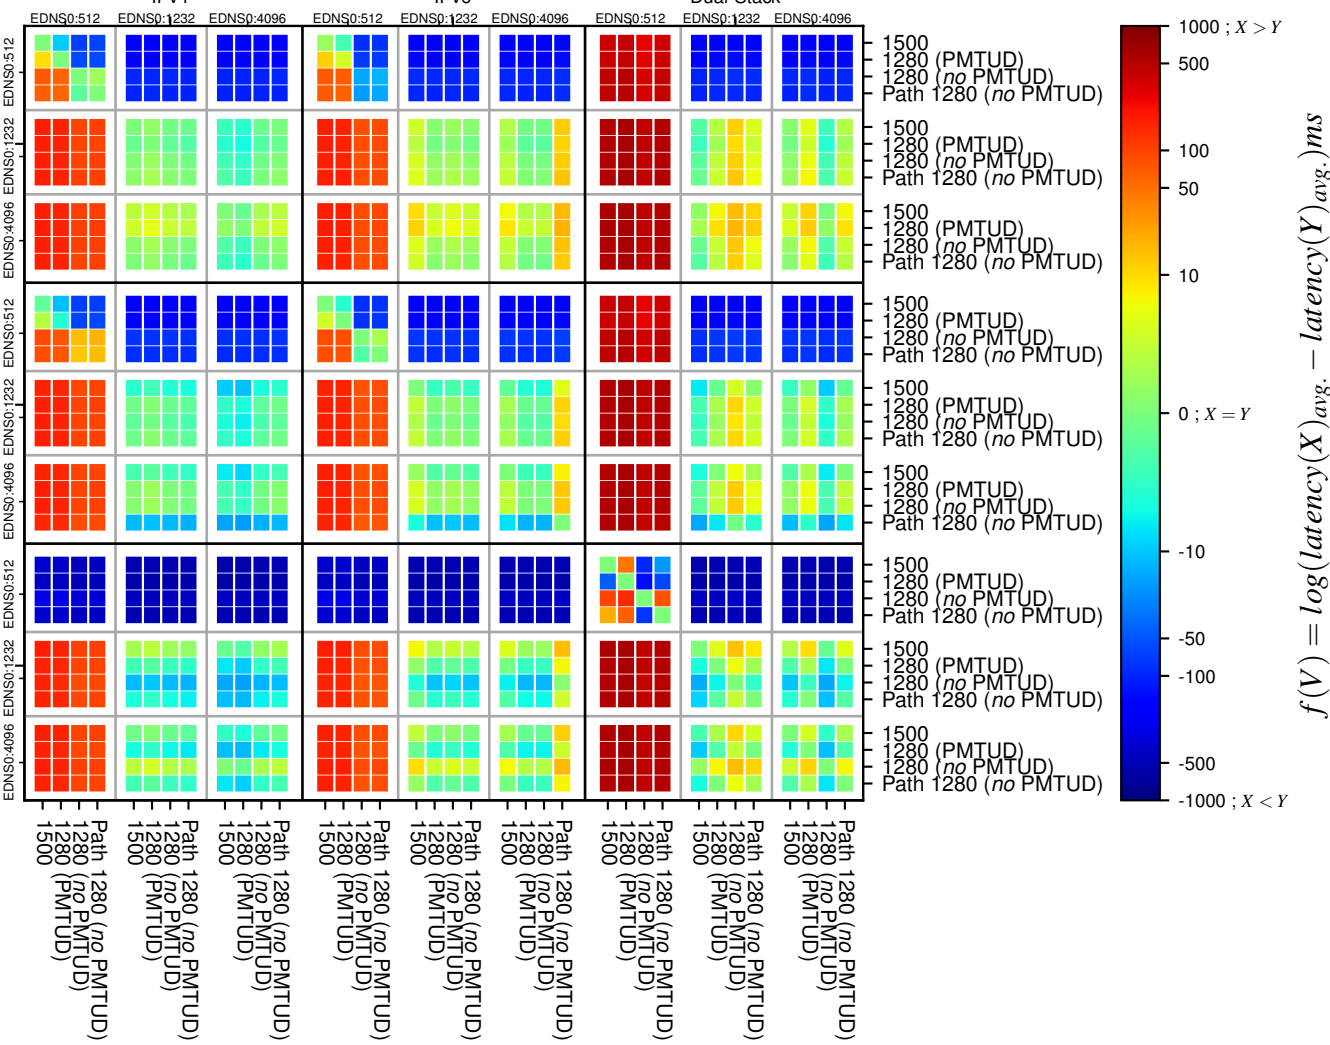

All Zones with DNSSEC returning NOERROR for '.de'