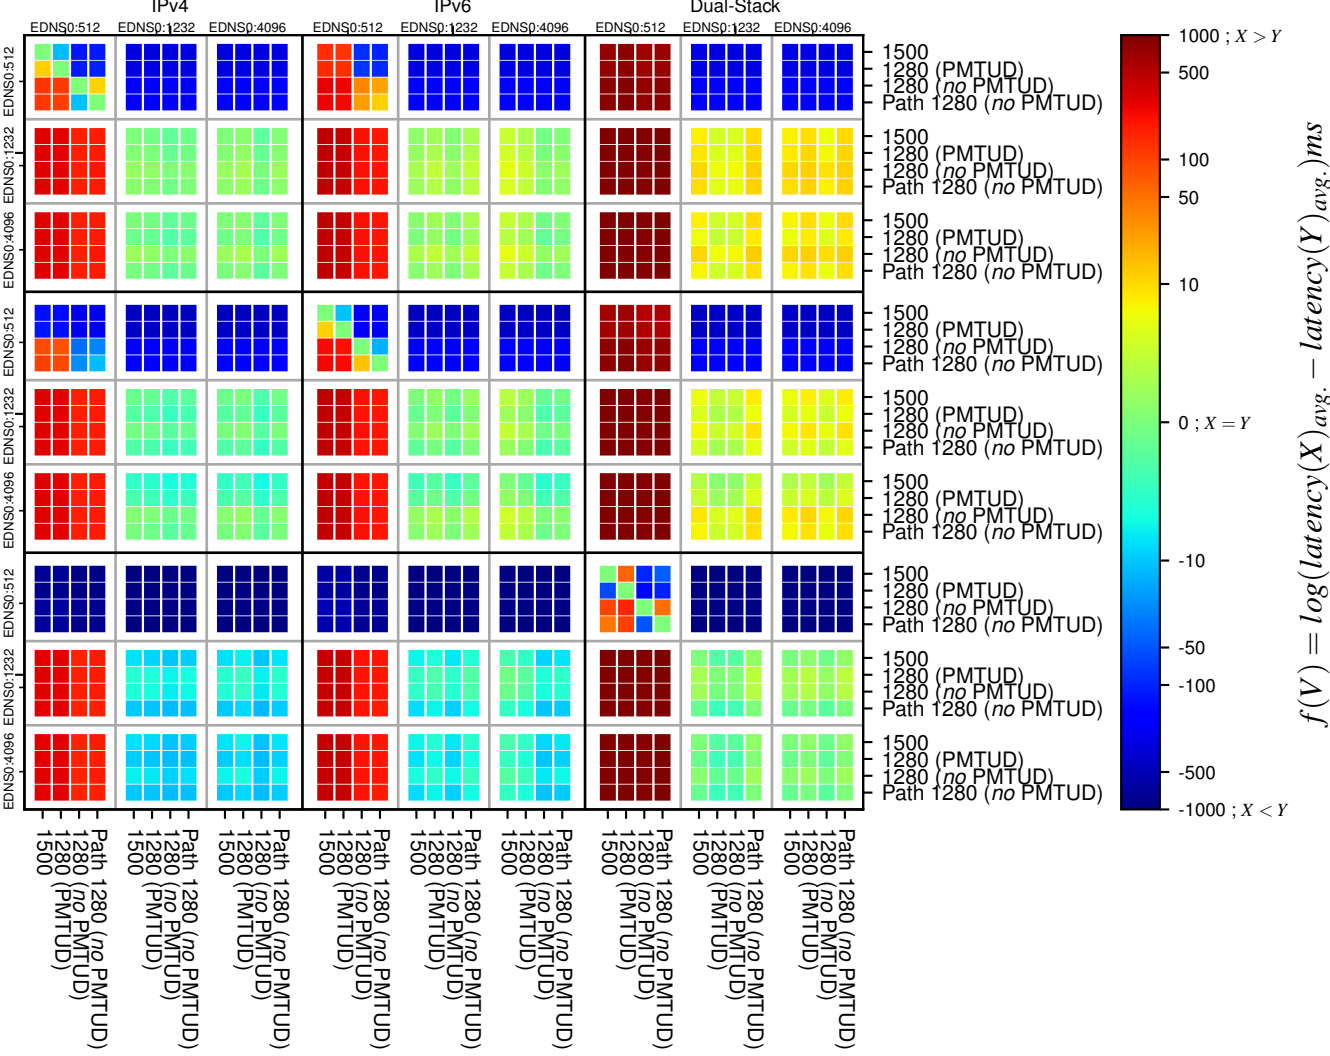

### All Zones without DNSSEC returning NOERROR for '.de'