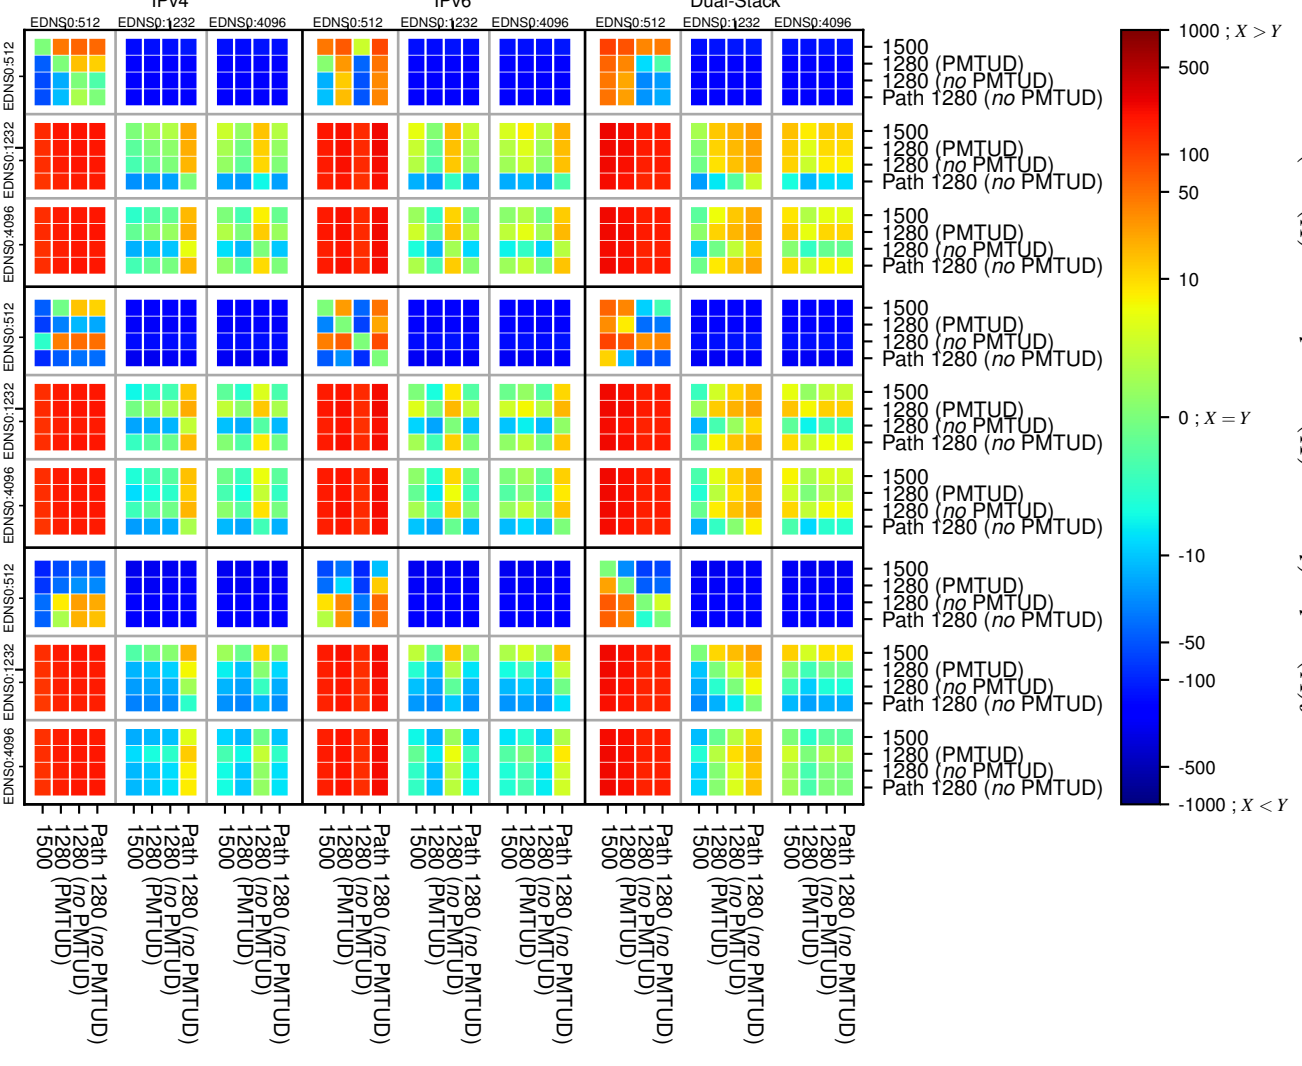

All Zones without DNSSEC returning NOERROR for '.se'

All Zones with DNSSEC returning NOERROR for '.se'

All Zones returning NOERROR for '.se'