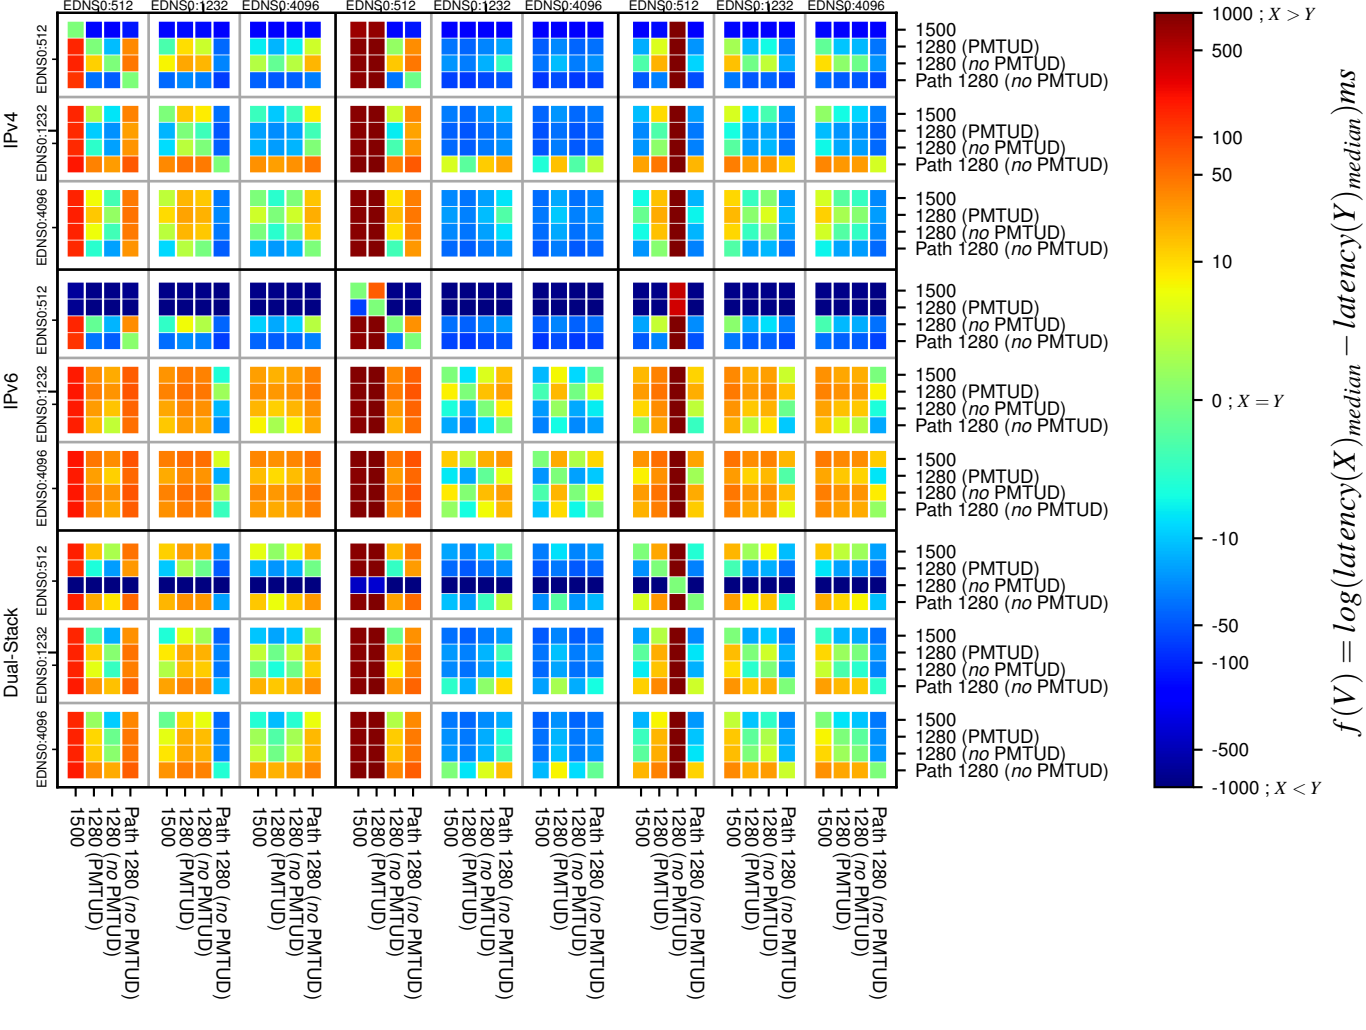

All Zones without DNSSEC returning NOERROR for '.de'

All Zones with DNSSEC returning NOERROR for '.de'

All Zones returning NOERROR for '.de'