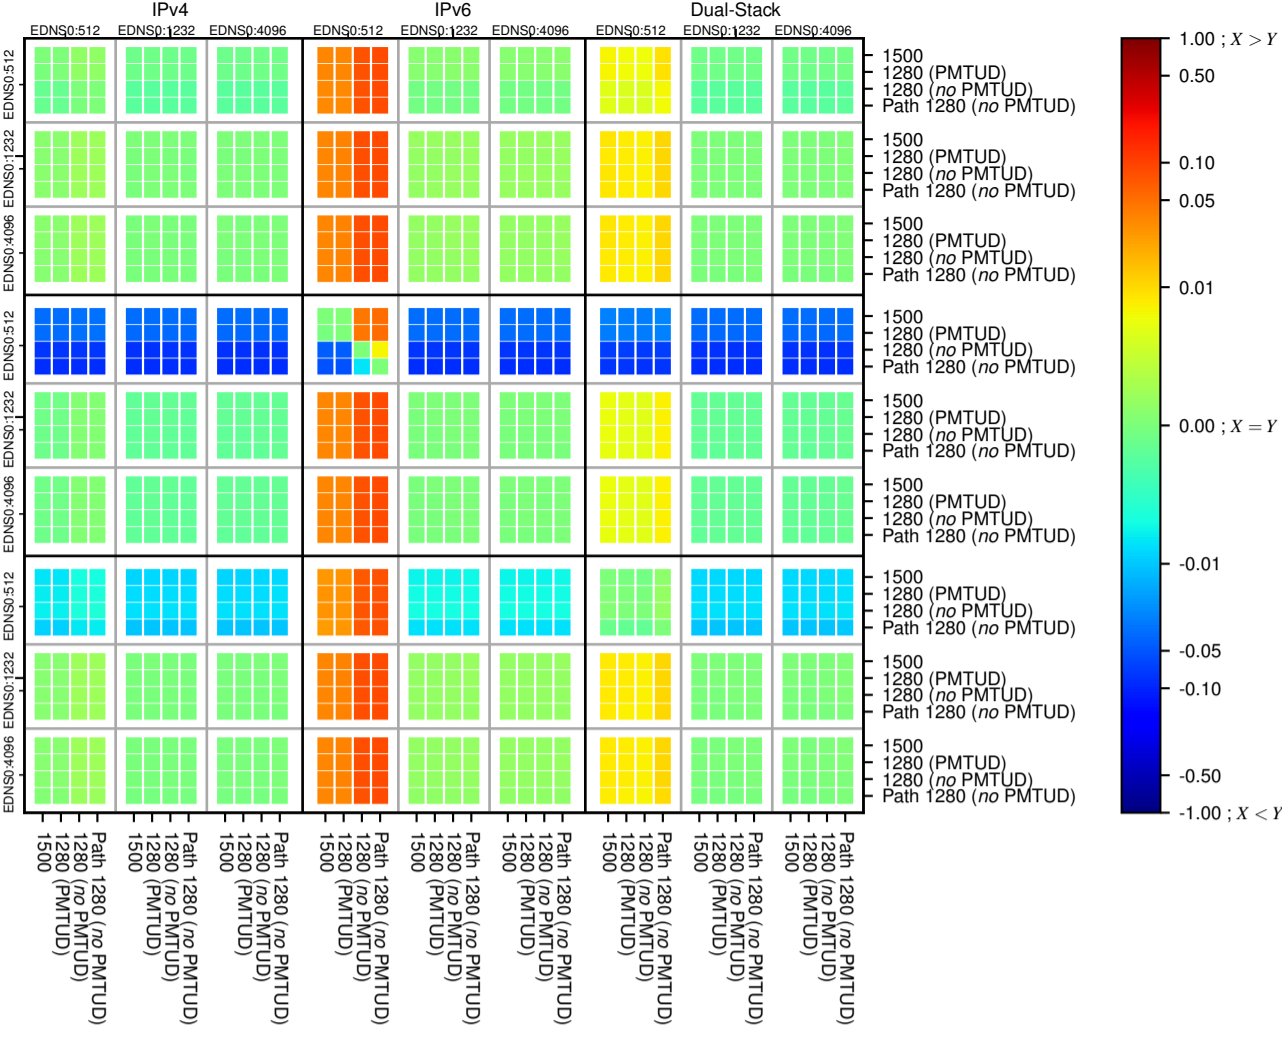

All Zones without DNSSEC for '.com'

$$f(V) = |(X_{TIMEOUT} \% - SERVFAIL) - (Y_{TIMEOUT} \% - SERVFAIL)|$$

All Zones with DNSSEC for '.com'

$$f(V) = |(X_{TIMEOUT} \% - SERVFAIL) - (Y_{TIMEOUT} \% - SERVFAIL)|$$

All Zones for '.com'

$$f(V) = |(X_{TIMEOUT} \% - SERVFAIL) - (Y_{TIMEOUT} \% - SERVFAIL)|$$