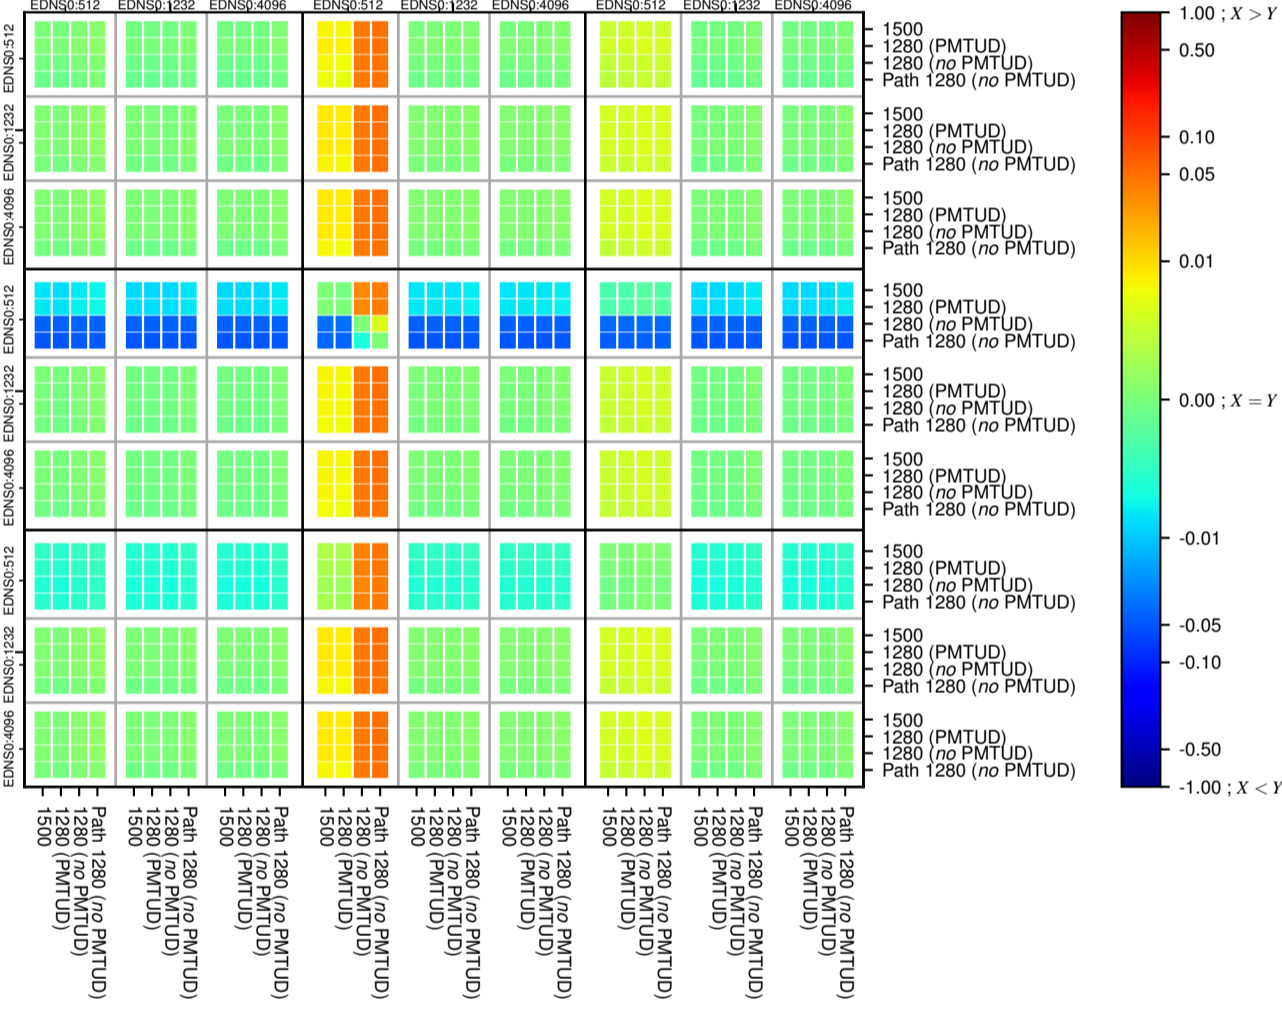

All Zones without DNSSEC for '.com'

$$f(V) = |(X_{TIMEOUT} \% - SERVFAIL) - (Y_{TIMEOUT} \% - SERVFAIL)|$$

All Zones with DNSSEC for '.com'

$$f(V) = |(X_{TIMEOUT} \% - SERVFAIL) - (Y_{TIMEOUT} \% - SERVFAIL)|$$

All Zones for '.com'

$$f(V) = |(X_{TIMEOUT} \% - SERVFAIL) - (Y_{TIMEOUT} \% - SERVFAIL)|$$