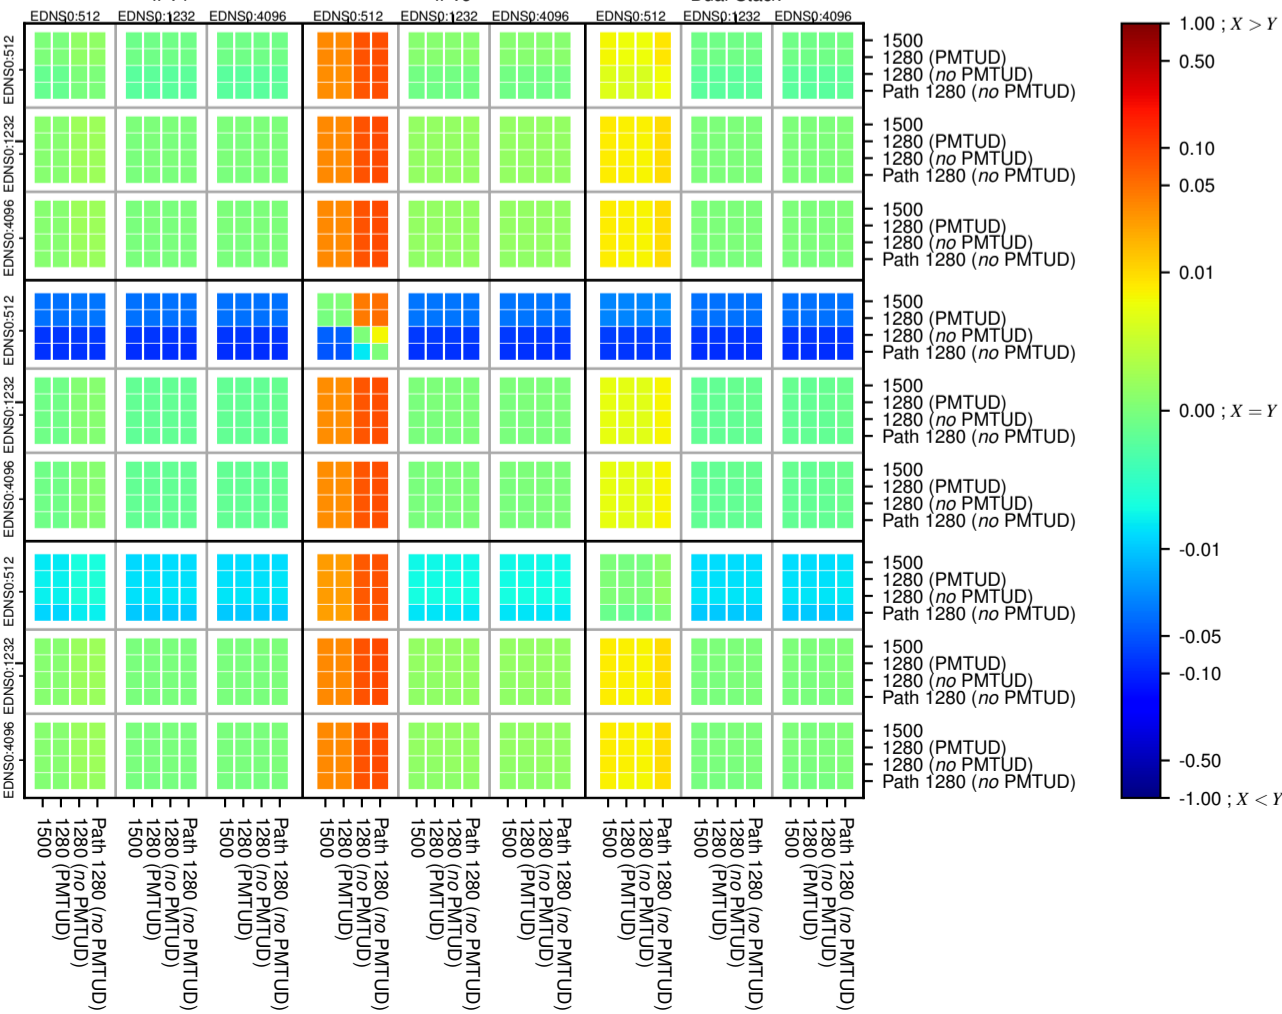

All Zones without DNSSEC for '.com'

$$f(V) = |(X_{TIMEOUT} \% - SERVFAIL) - (Y_{TIMEOUT} \% - SERVFAIL)|$$

All Zones with DNSSEC for '.com'

$$f(V) = |(X_{TIMEOUT} \% - SERVFAIL) - (Y_{TIMEOUT} \% - SERVFAIL)|$$

All Zones for '.com'

$$f(V) = |(X_{TIMEOUT} \% - SERVFAIL) - (Y_{TIMEOUT} \% - SERVFAIL)|$$