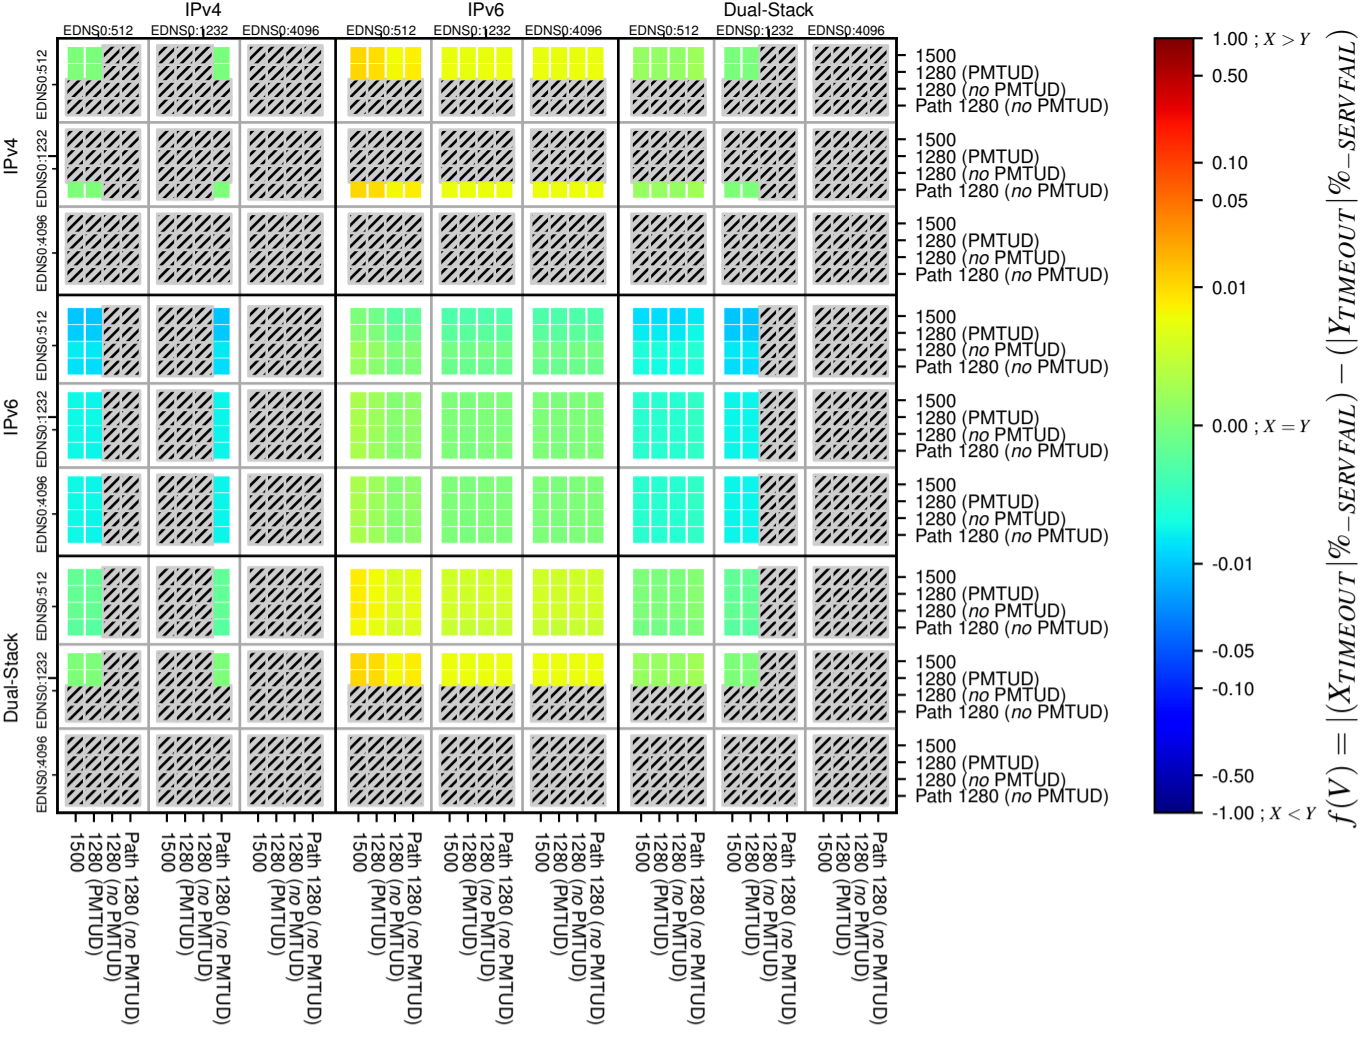

### All Zones without DNSSEC for '.de'

### All Zones for '.de'

$$f(V) = |(X_{TIMEOUT} | \% - SERVFAIL) - (Y_{TIMEOUT} | \% - SERVFAIL)|$$

$$f(V) = |(X_{TIMEOUT} | \% - SERVFAIL) - (Y_{TIMEOUT} | \% - SERVFAIL)|$$

$$f(V) = |(X_{TIMEOUT} | \% - SERVFAIL) - (Y_{TIMEOUT} | \% - SERVFAIL)|$$