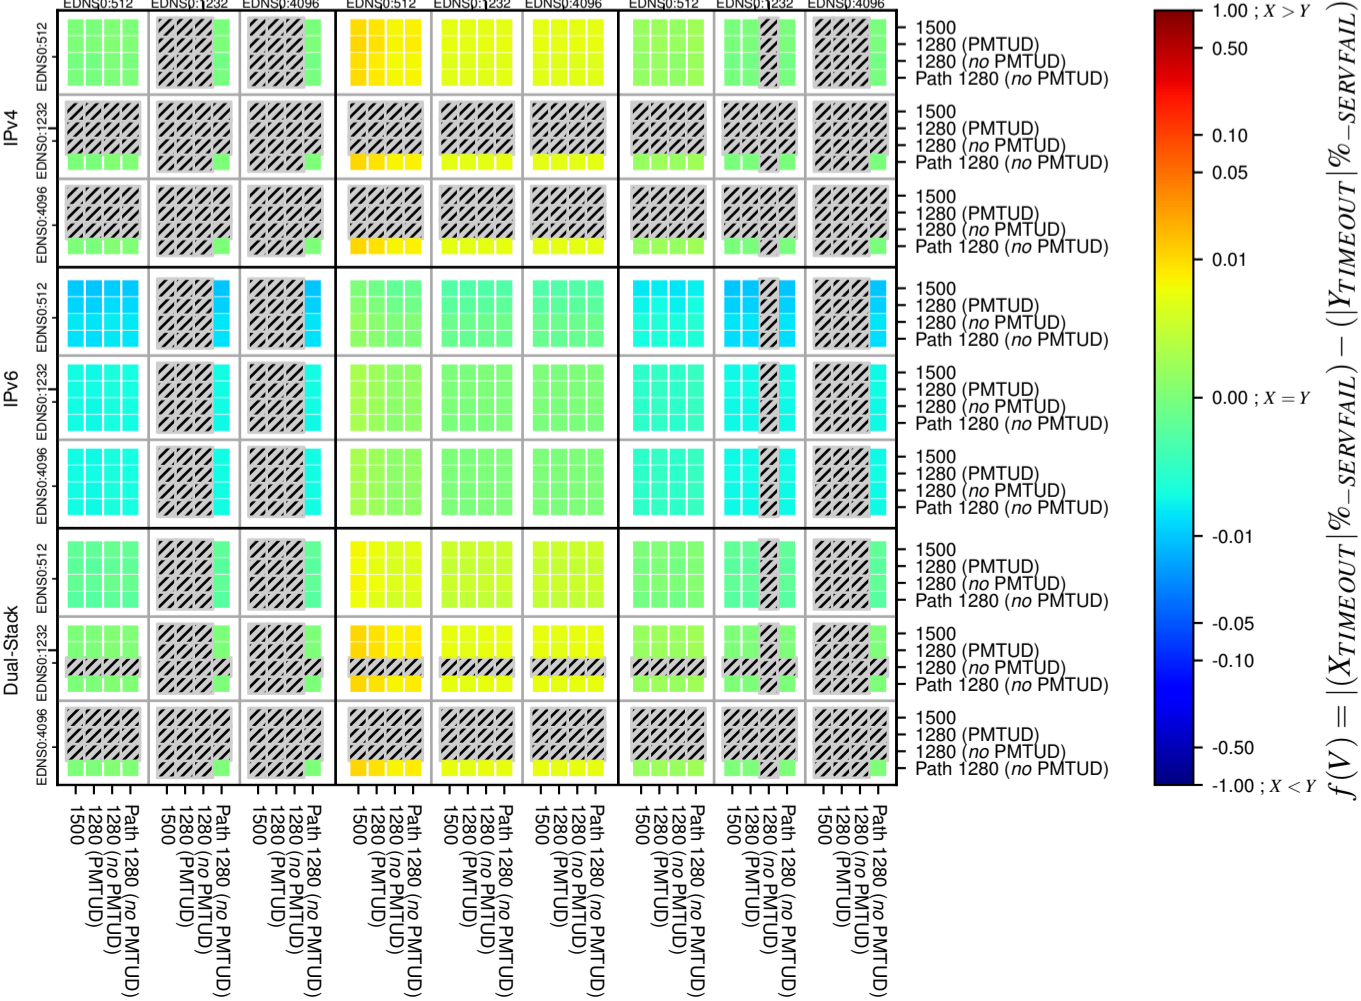

### All Zones without DNSSEC for '.de'

### All Zones for '.de'

$$f(V) = |(X_{TIMEOUT} | \% - SERVFAIL) - (Y_{TIMEOUT} | \% - SERVFAIL)|$$

$$f(V) = |(X_{TIMEOUT} | \% - SERVFAIL) - (Y_{TIMEOUT} | \% - SERVFAIL)|$$

$$f(V) = |(X_{TIMEOUT} | \% - SERVFAIL) - (Y_{TIMEOUT} | \% - SERVFAIL)|$$