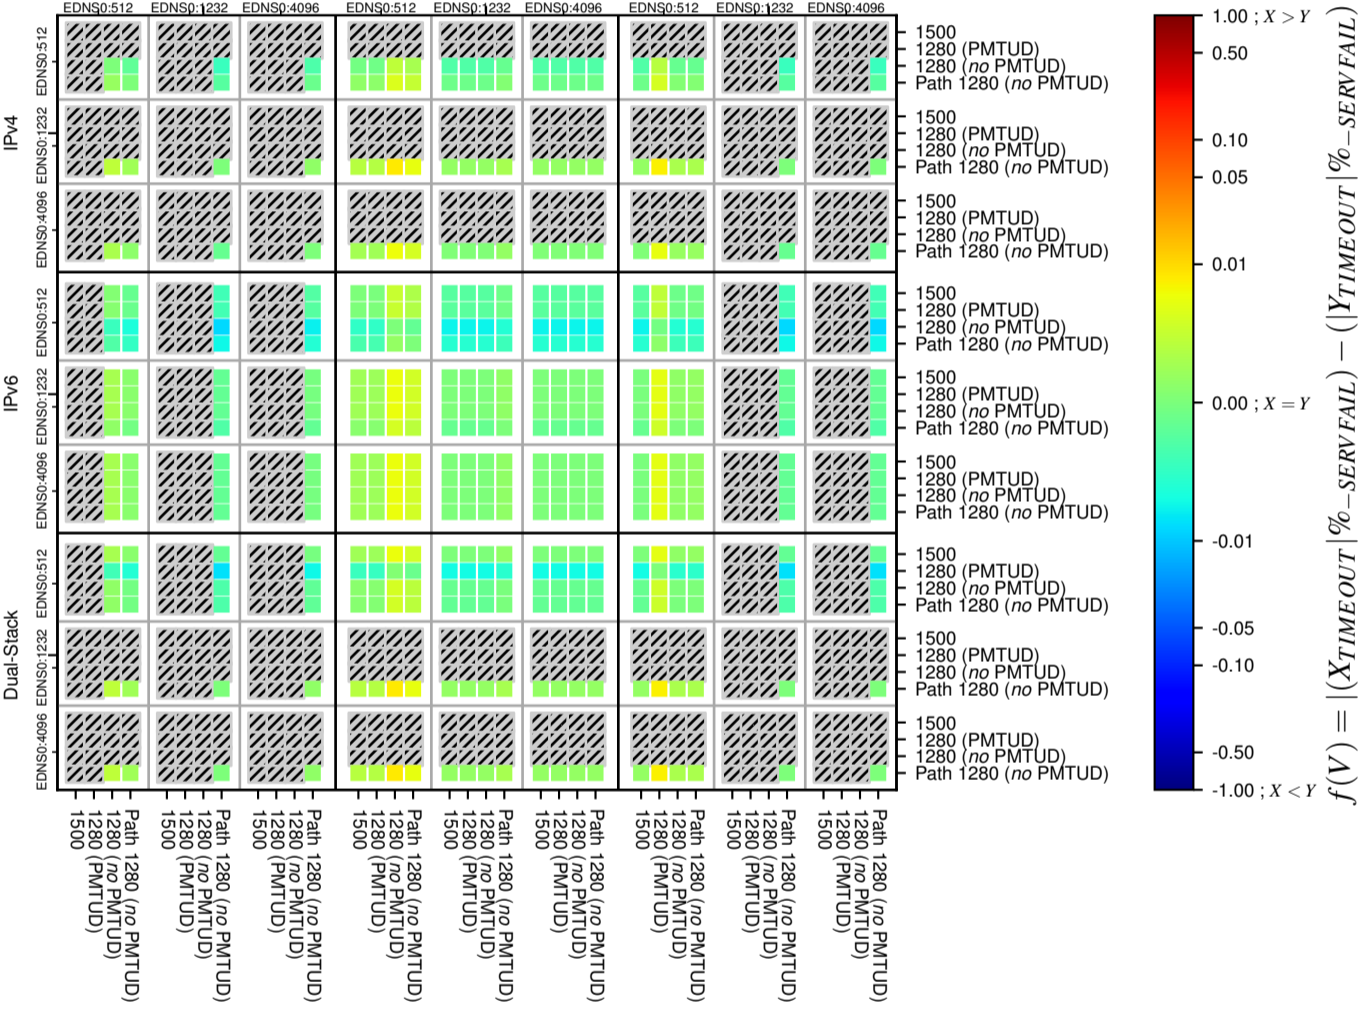

### All Zones without DNSSEC for '.de'

### All Zones for '.de'

$$f(V) = |(X_{TIMEOUT} | \% - SERVFAIL) - (Y_{TIMEOUT} | \% - SERVFAIL)|$$

$$f(V) = |(X_{TIMEOUT} | \% - SERVFAIL) - (Y_{TIMEOUT} | \% - SERVFAIL)|$$

$$f(V) = |(X_{TIMEOUT} | \% - SERVFAIL) - (Y_{TIMEOUT} | \% - SERVFAIL)|$$