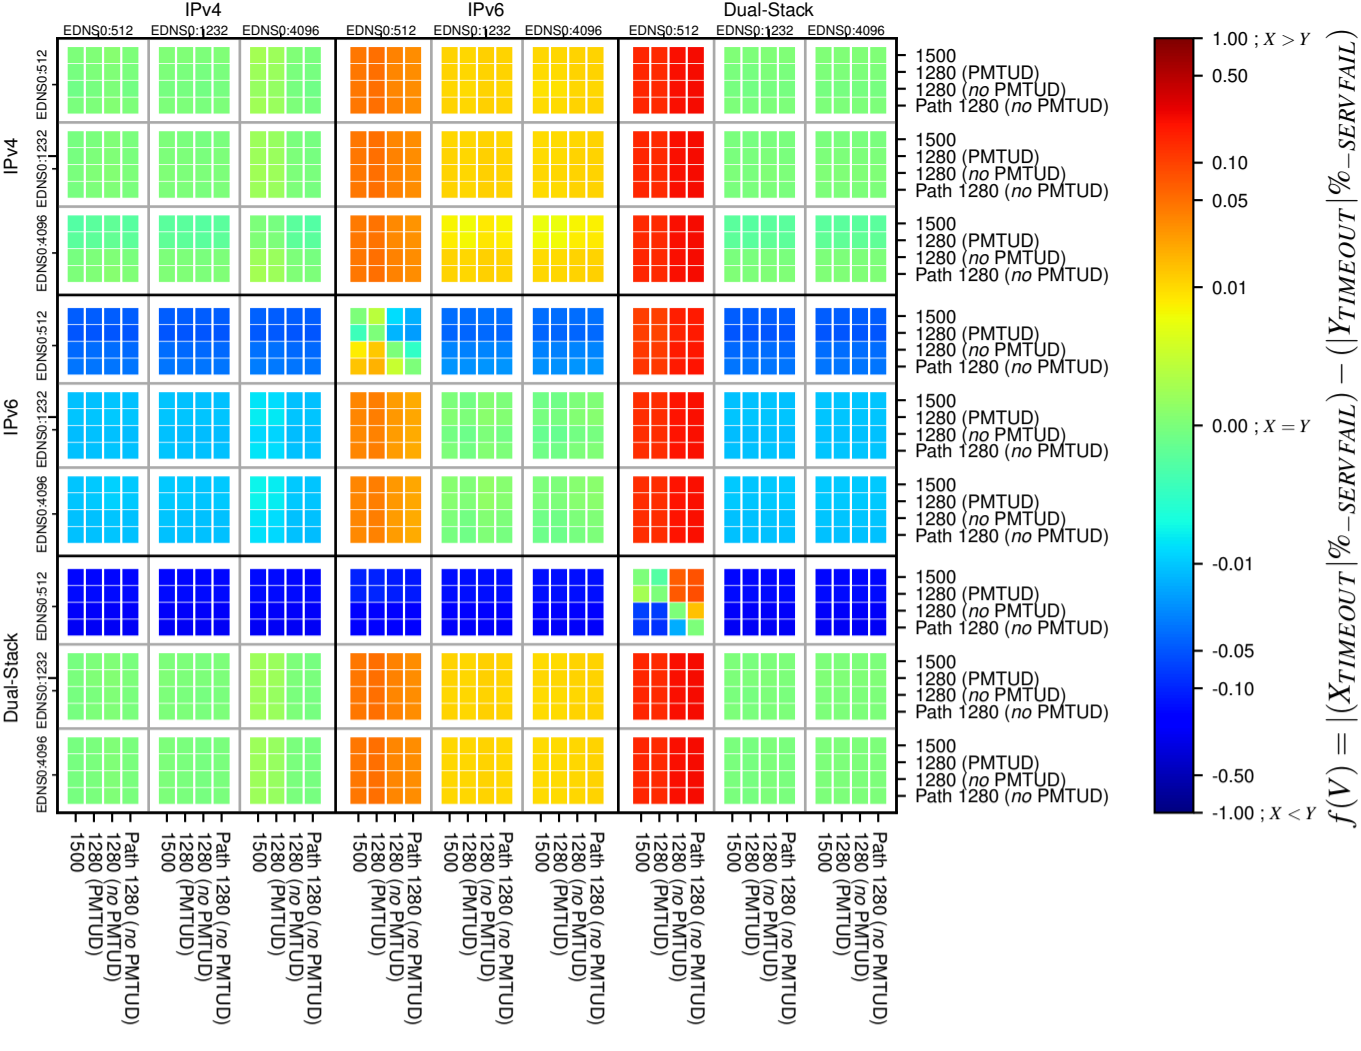

All Zones without DNSSEC for '.ru'

$$f(V) = |(X_{TIMEOUT} | \% - SERVFAIL) - (Y_{TIMEOUT} | \% - SERVFAIL)|$$

All Zones with DNSSEC for '.ru'

$$f(V) = |(X_{TIMEOUT} | \% - SERVFAIL) - (Y_{TIMEOUT} | \% - SERVFAIL)|$$

All Zones for '.ru'

$$f(V) = |(X_{TIMEOUT} | \% - SERVFAIL) - (Y_{TIMEOUT} | \% - SERVFAIL)|$$