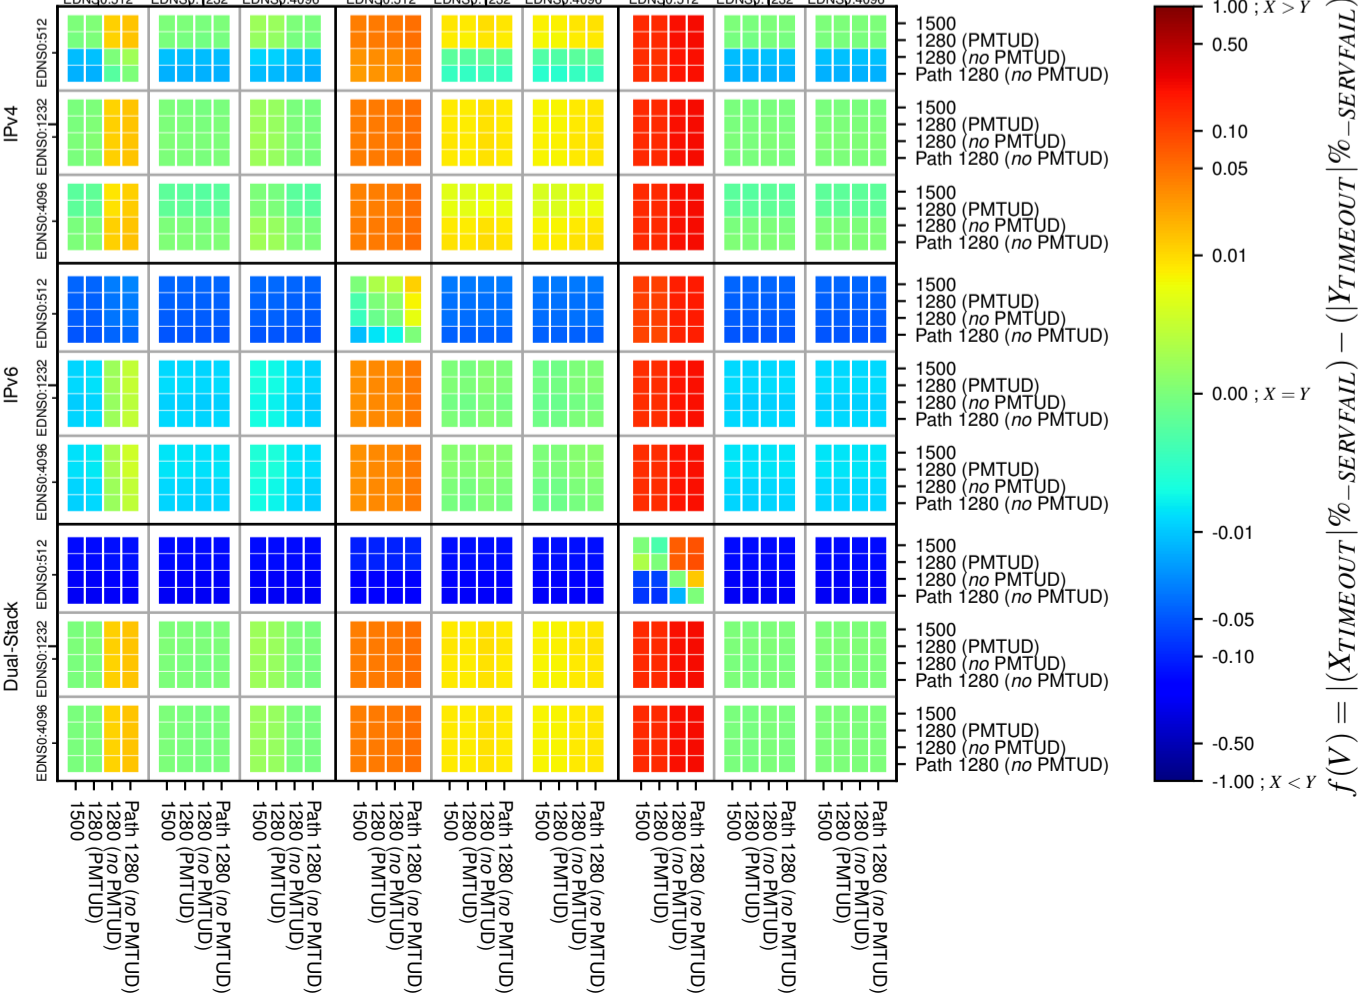

All Zones without DNSSEC for '.ru'

$$f(V) = |(X_{TIMEOUT} | \% - SERVFAIL) - (Y_{TIMEOUT} | \% - SERVFAIL)|$$

All Zones with DNSSEC for '.ru'

$$f(V) = |(X_{TIMEOUT} | \% - SERVFAIL) - (Y_{TIMEOUT} | \% - SERVFAIL)|$$

All Zones for '.ru'

$$f(V) = |(X_{TIMEOUT} | \% - SERVFAIL) - (Y_{TIMEOUT} | \% - SERVFAIL)|$$