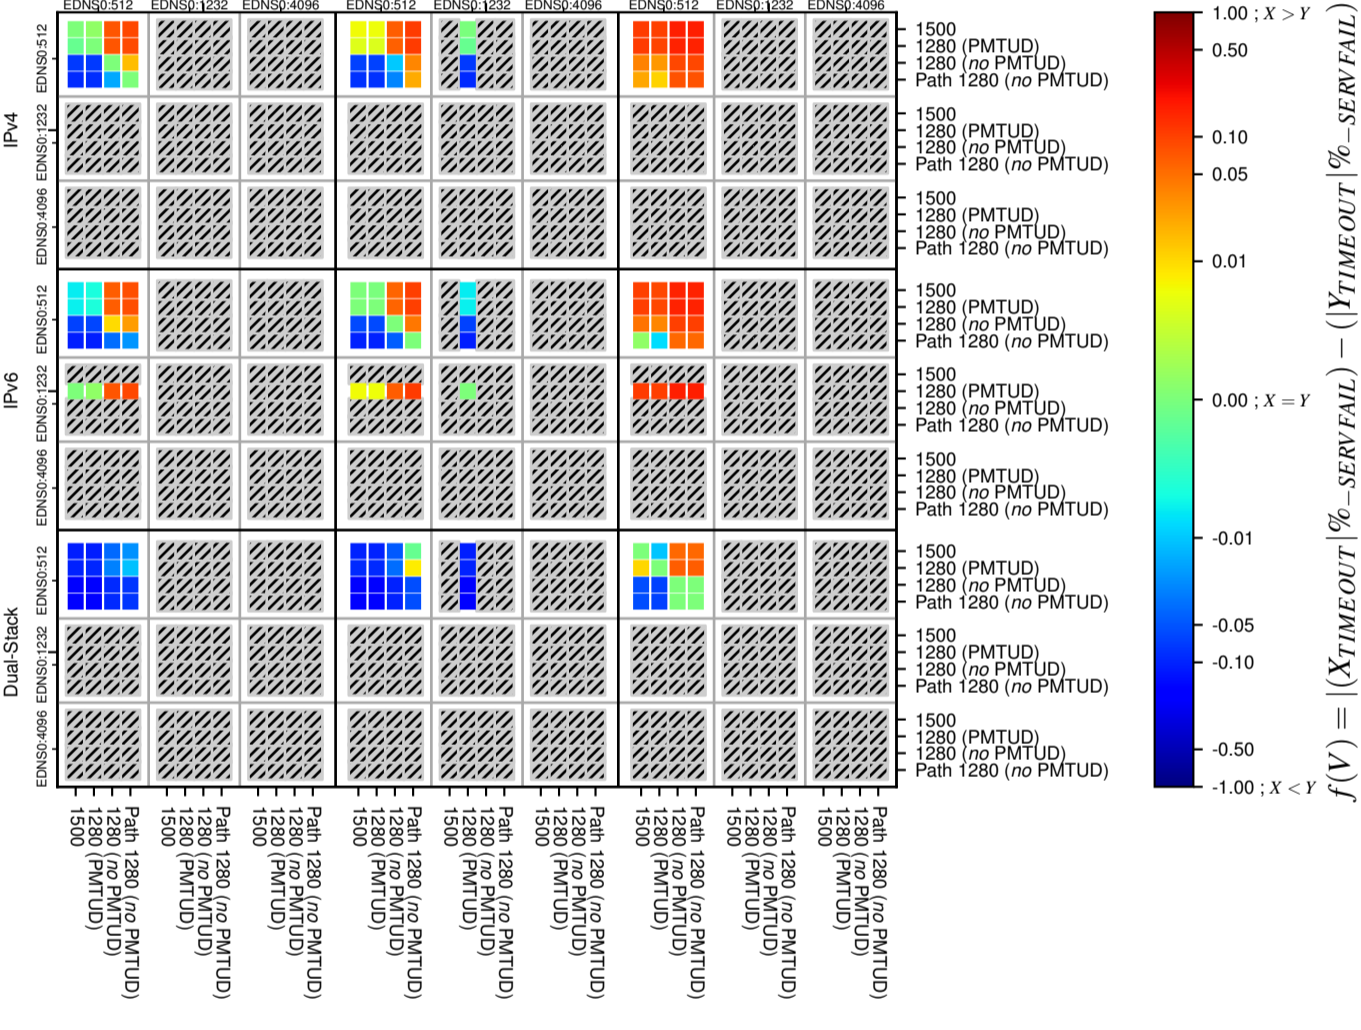

All Zones without DNSSEC for '.ru'

$$f(V) = |(X_{TIMEOUT} | \% - SERVFAIL) - (Y_{TIMEOUT} | \% - SERVFAIL)|$$

All Zones with DNSSEC for '.ru'

$$f(V) = |(X_{TIMEOUT} | \% - SERVFAIL) - (Y_{TIMEOUT} | \% - SERVFAIL)|$$

All Zones for '.ru'

$$f(V) = |(X_{TIMEOUT} | \% - SERVFAIL) - (Y_{TIMEOUT} | \% - SERVFAIL)|$$