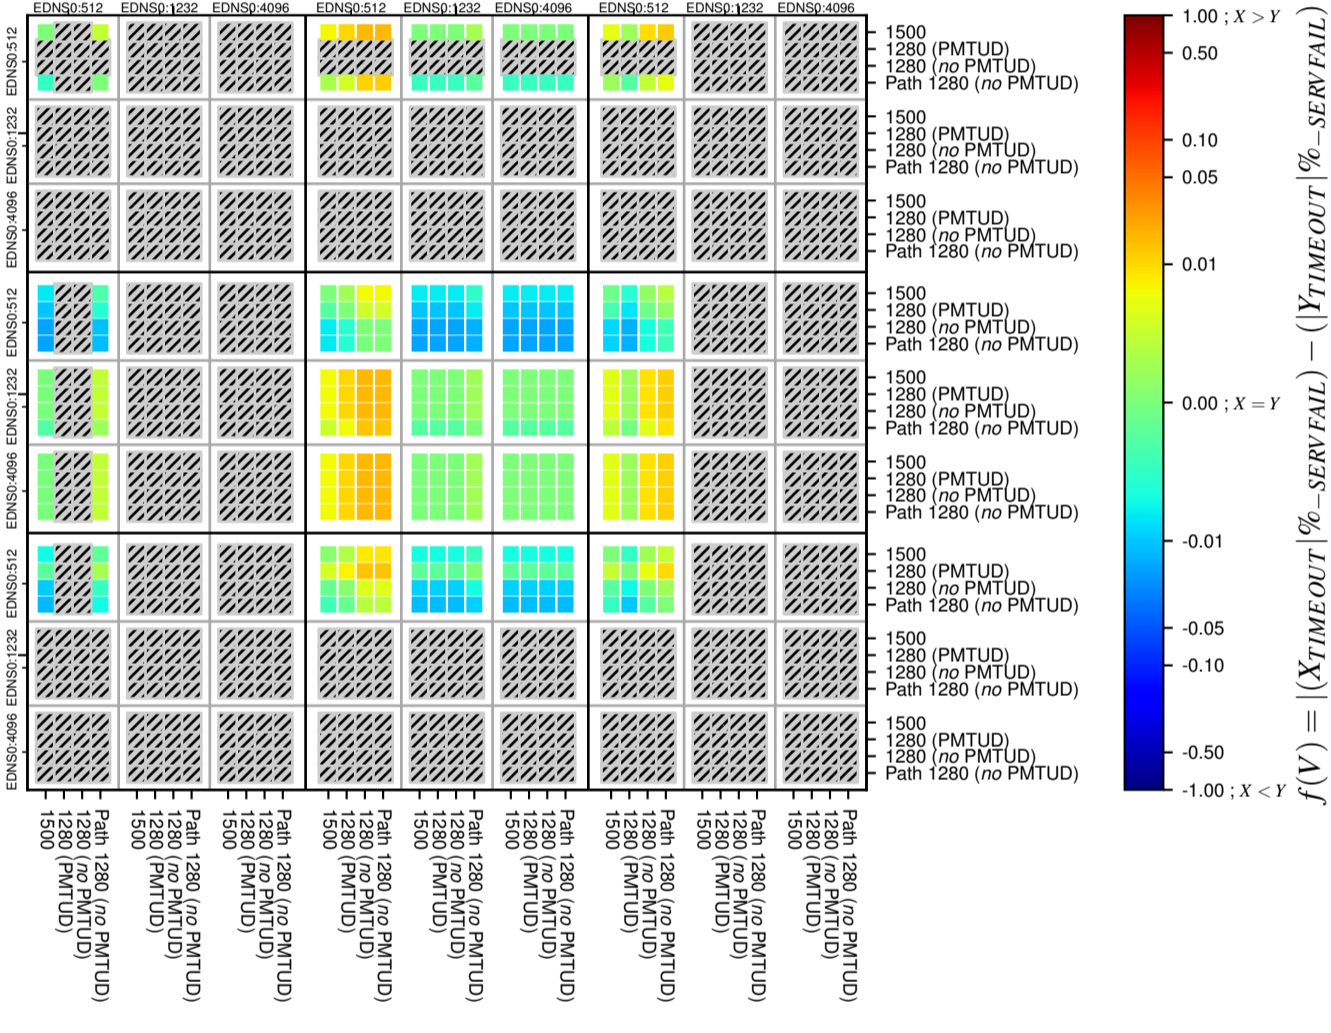

All Zones without DNSSEC for '.se'

All Zones with DNSSEC for '.se'

All Zones for '.se'