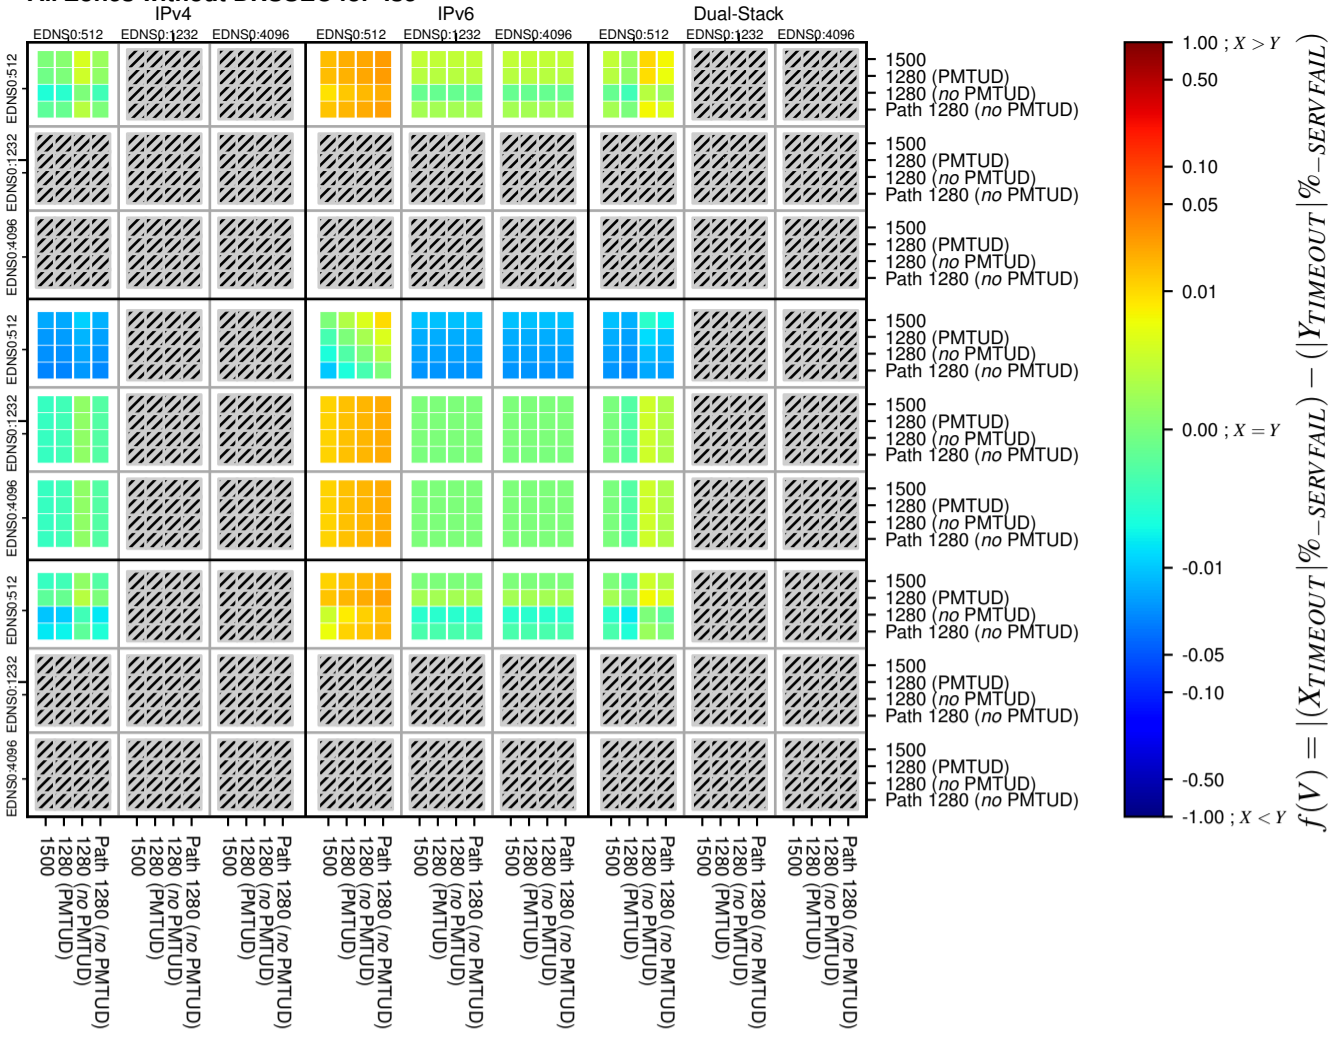

All Zones without DNSSEC for '.se'

All Zones with DNSSEC for '.se'

All Zones for '.se'