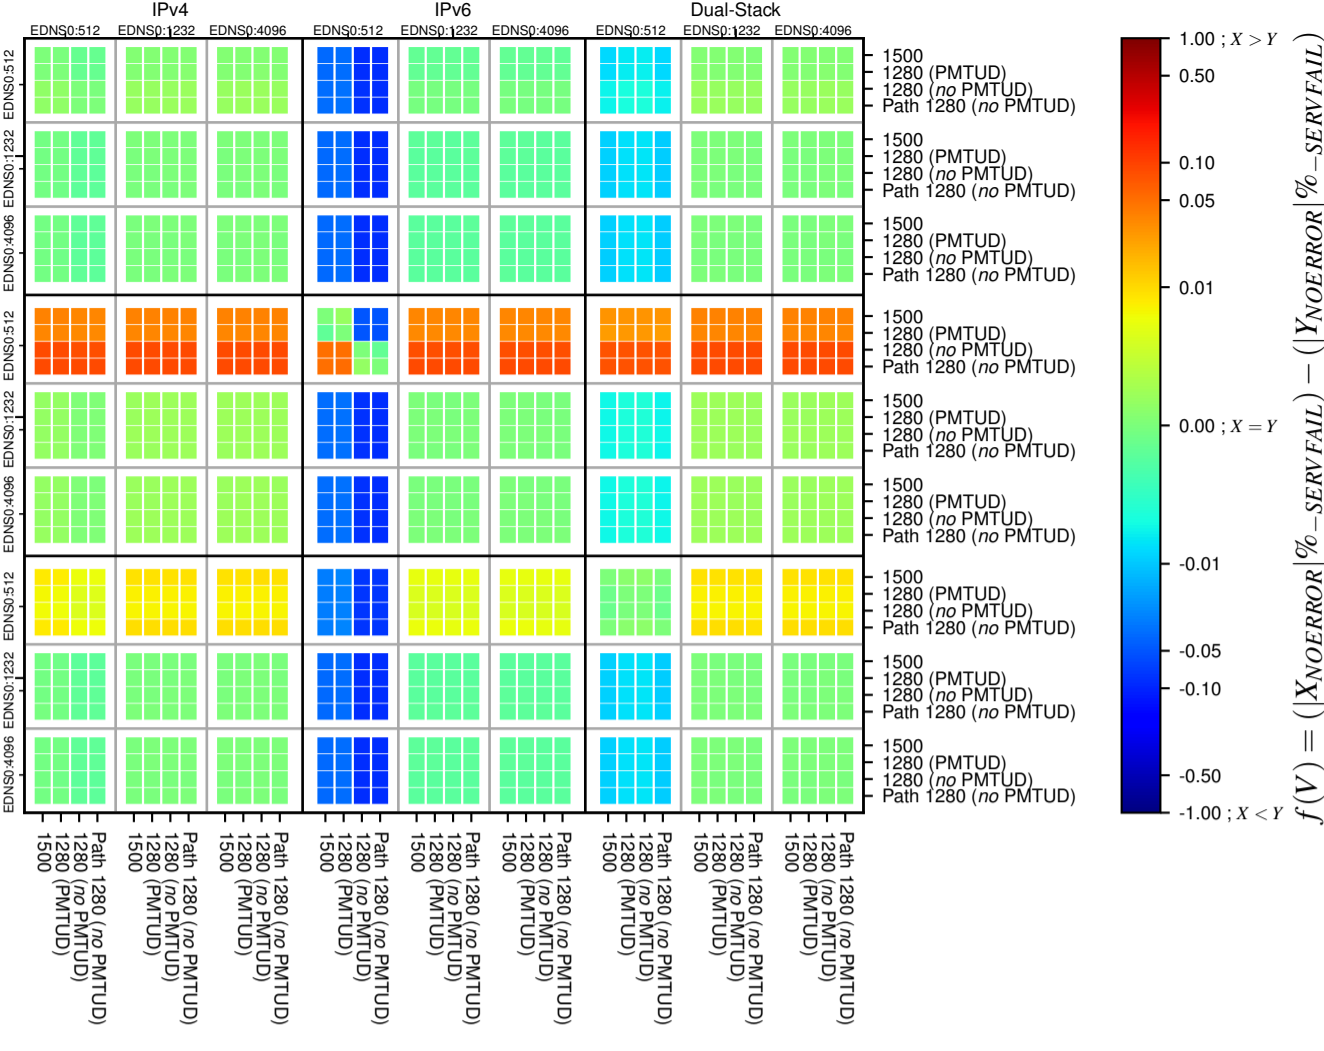

### All Zones without DNSSEC for '.com'

### All Zones for '.com'

$$f(V) = (|X_{NOERROR}| \% - SERVFAIL) - (|Y_{NOERROR}| \% - SERVFAIL)$$

$$f(V) = (|X_{NOERROR}| \% - SERVFAIL) - (|Y_{NOERROR}| \% - SERVFAIL)$$

$$f(V) = (|X_{NOERROR}| \% - SERVFAIL) - (|Y_{NOERROR}| \% - SERVFAIL)$$