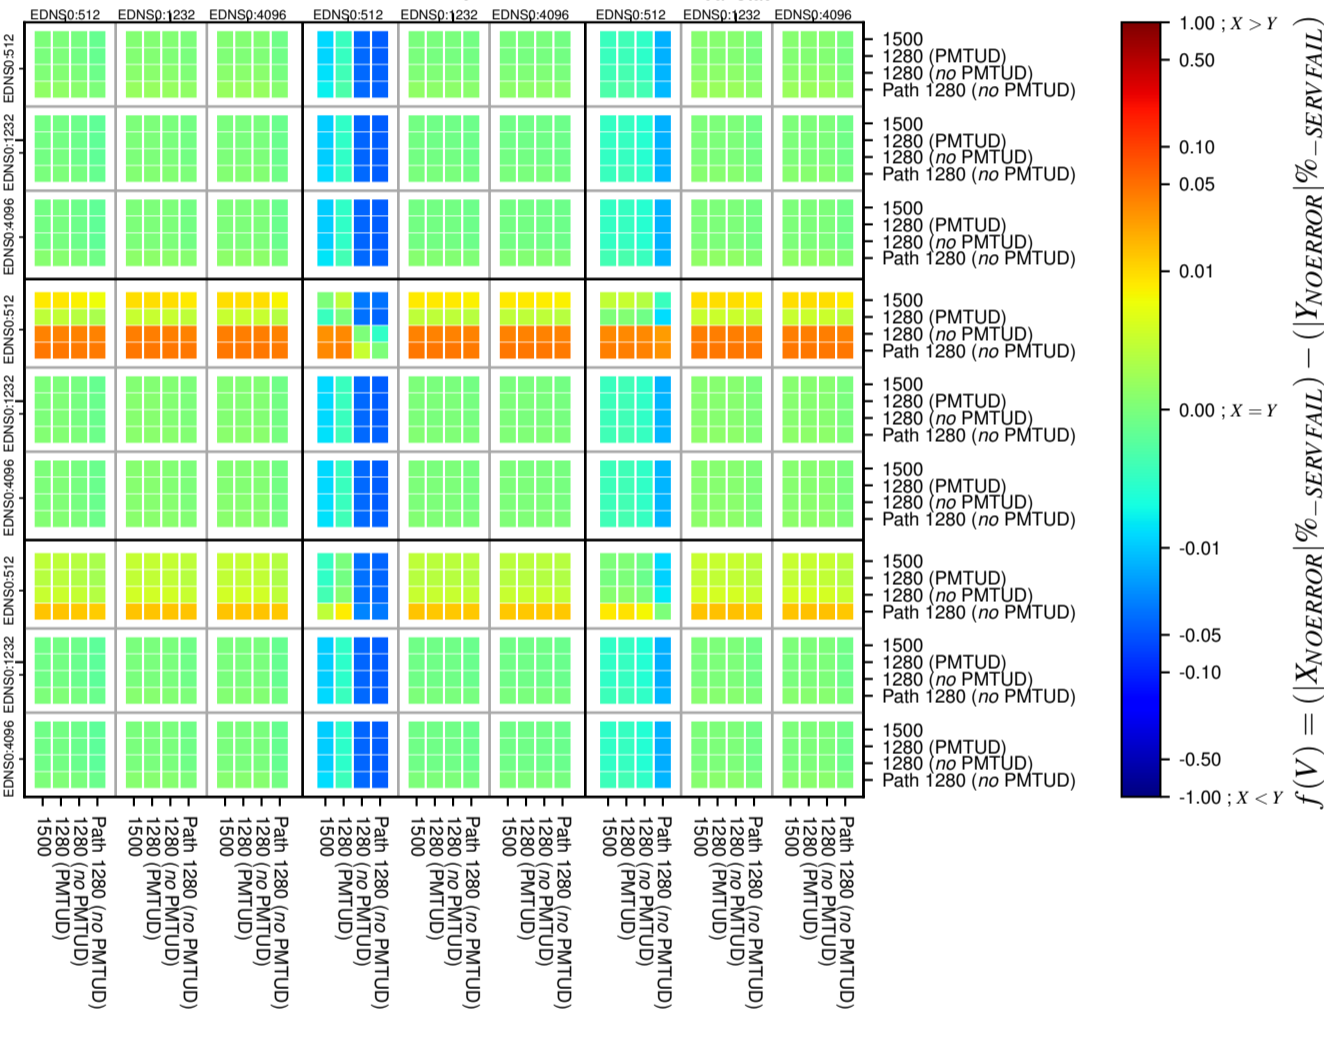

### All Zones without DNSSEC for '.com'

### All Zones for '.com'

$$f(V) = (|X_{NOERROR}| \% - SERVFAIL) - (|Y_{NOERROR}| \% - SERVFAIL)$$

$$f(V) = (|X_{NOERROR}| \% - SERVFAIL) - (|Y_{NOERROR}| \% - SERVFAIL)$$

$$f(V) = (|X_{NOERROR}| \% - SERVFAIL) - (|Y_{NOERROR}| \% - SERVFAIL)$$