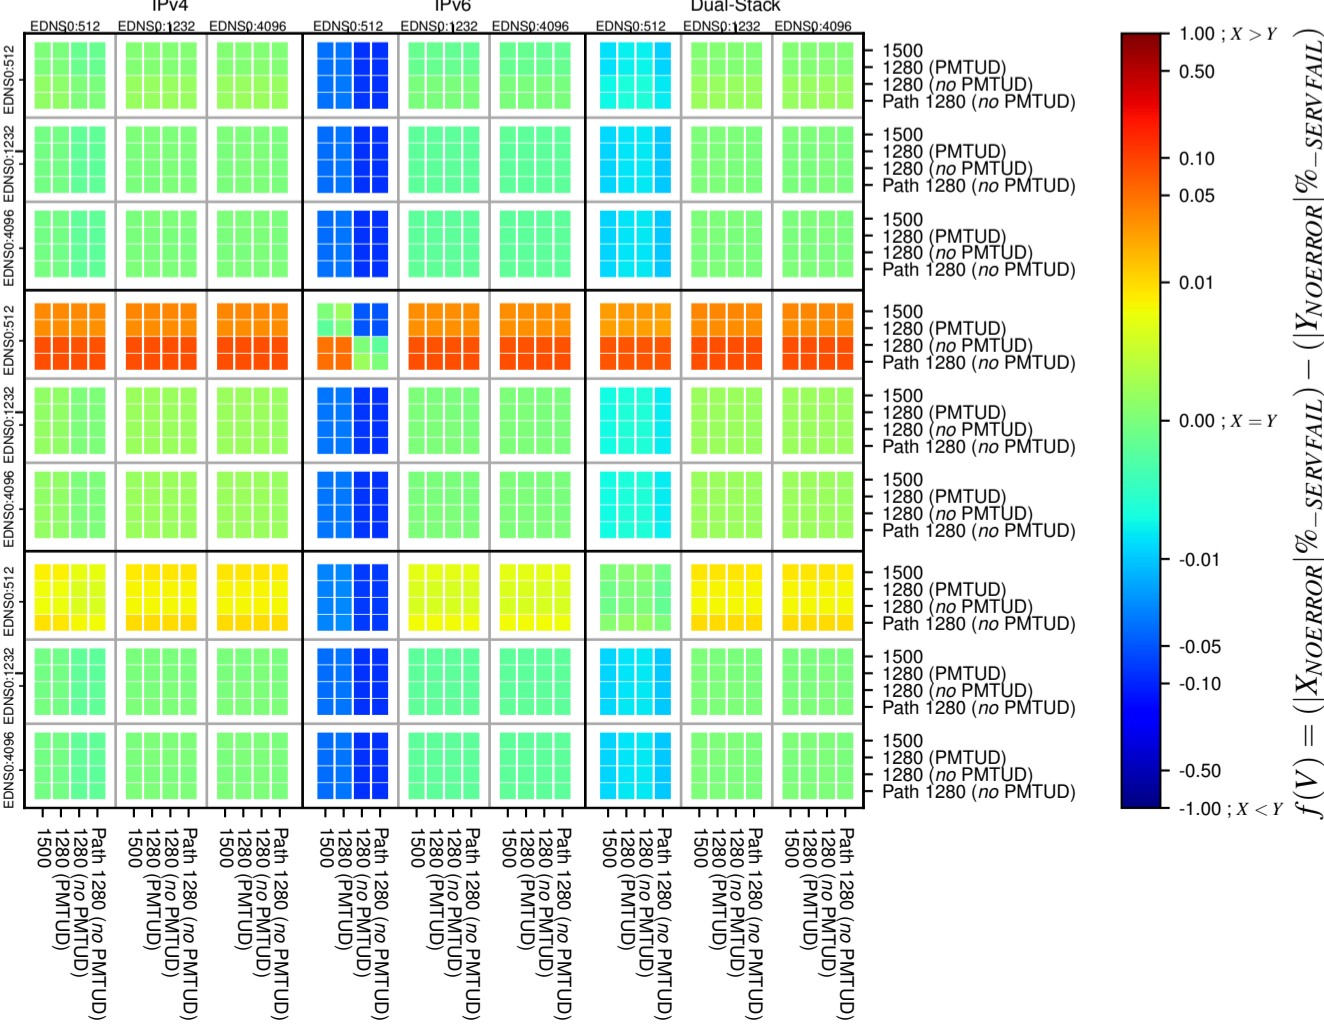

### All Zones without DNSSEC for '.com'

### All Zones for '.com'

$$f(V) = (|X_{NOERROR}| \% - SERVFAIL) - (|Y_{NOERROR}| \% - SERVFAIL)$$

$$f(V) = (|X_{NOERROR}| \% - SERVFAIL) - (|Y_{NOERROR}| \% - SERVFAIL)$$

$$f(V) = (|X_{NOERROR}| \% - SERVFAIL) - (|Y_{NOERROR}| \% - SERVFAIL)$$