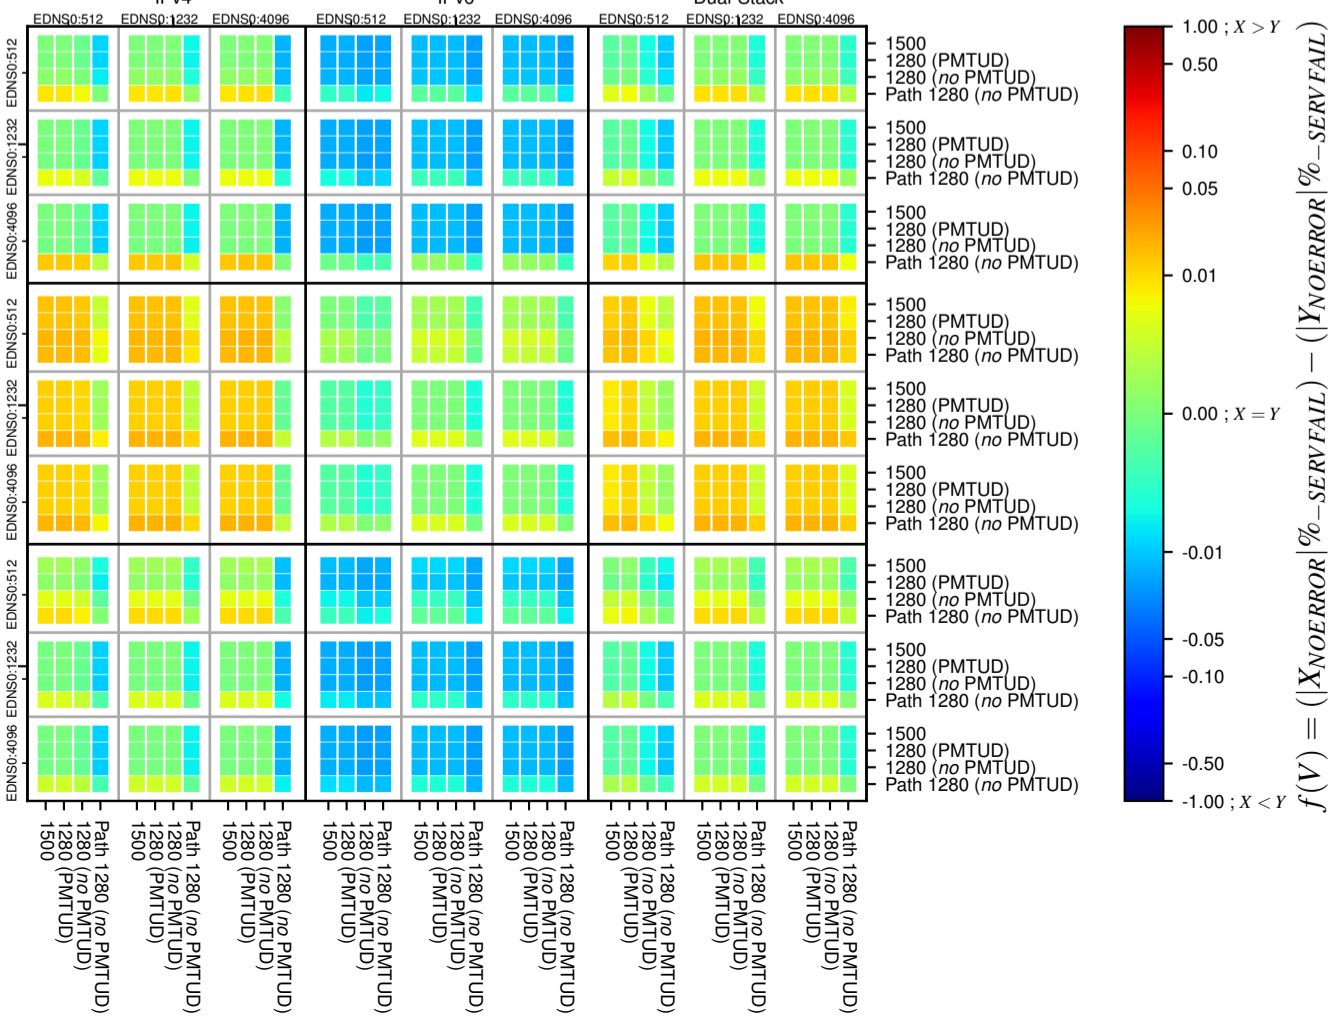

All Zones without DNSSEC for '.nl'

All Zones with DNSSEC for '.nl'

All Zones for '.nl'

$$f(V) = (|X_{NOERROR}| \% - SERVFAIL) - (|Y_{NOERROR}| \% - SERVFAIL)$$

$$f(V) = (|X_{NOERROR}| \% - SERVFAIL) - (|Y_{NOERROR}| \% - SERVFAIL)$$

$$f(V) = (|X_{NOERROR}| \% - SERVFAIL) - (|Y_{NOERROR}| \% - SERVFAIL)$$