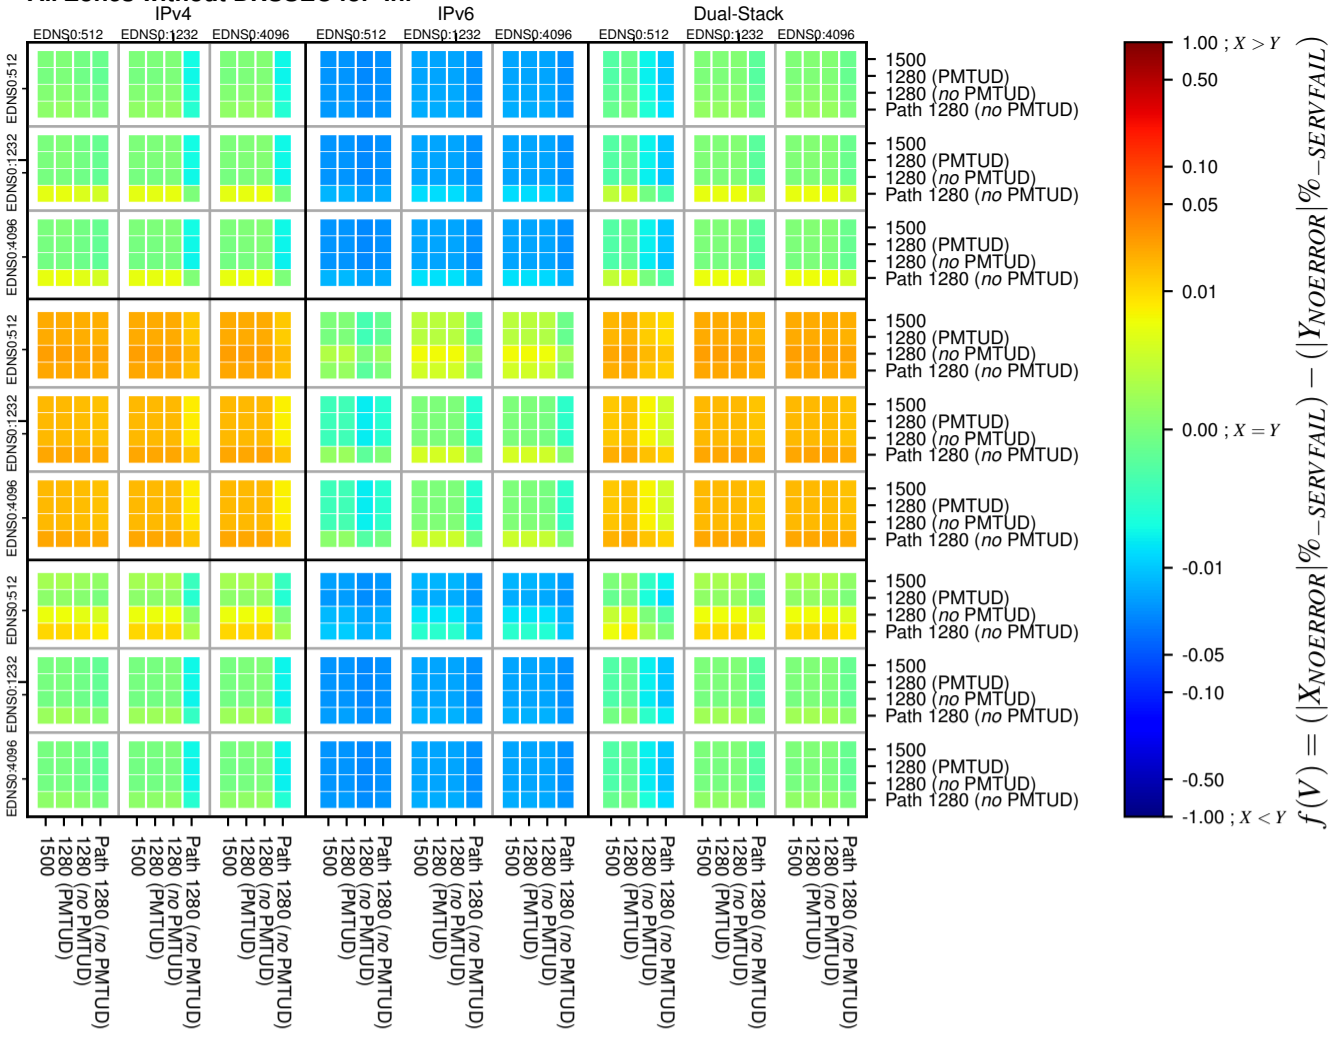

All Zones without DNSSEC for '.nl'

All Zones with DNSSEC for '.nl'

All Zones for '.nl'

$$f(V) = (|X_{NOERROR}| \% - SERVFAIL) - (|Y_{NOERROR}| \% - SERVFAIL)$$

$$f(V) = (|X_{NOERROR}| \% - SERVFAIL) - (|Y_{NOERROR}| \% - SERVFAIL)$$

$$f(V) = (|X_{NOERROR}| \% - SERVFAIL) - (|Y_{NOERROR}| \% - SERVFAIL)$$