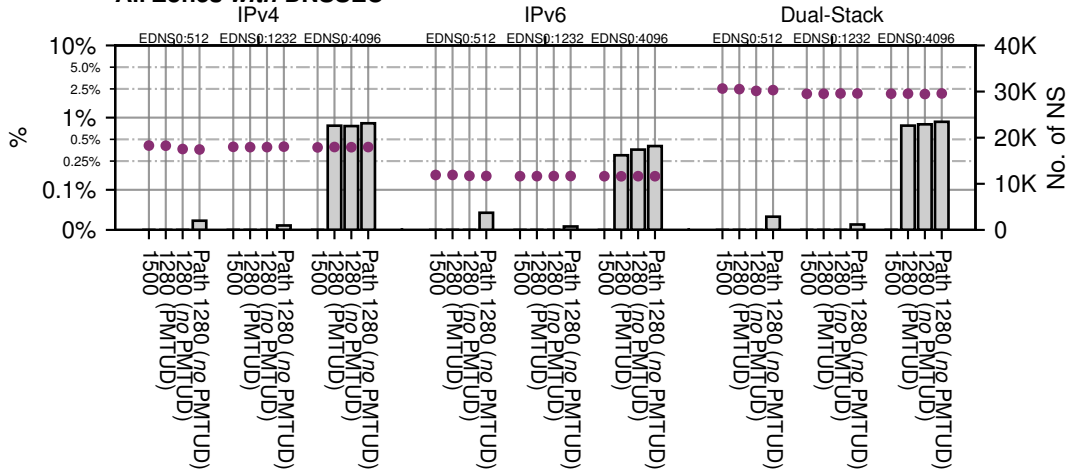

UDP packet too big

All Zones with DNSSEC