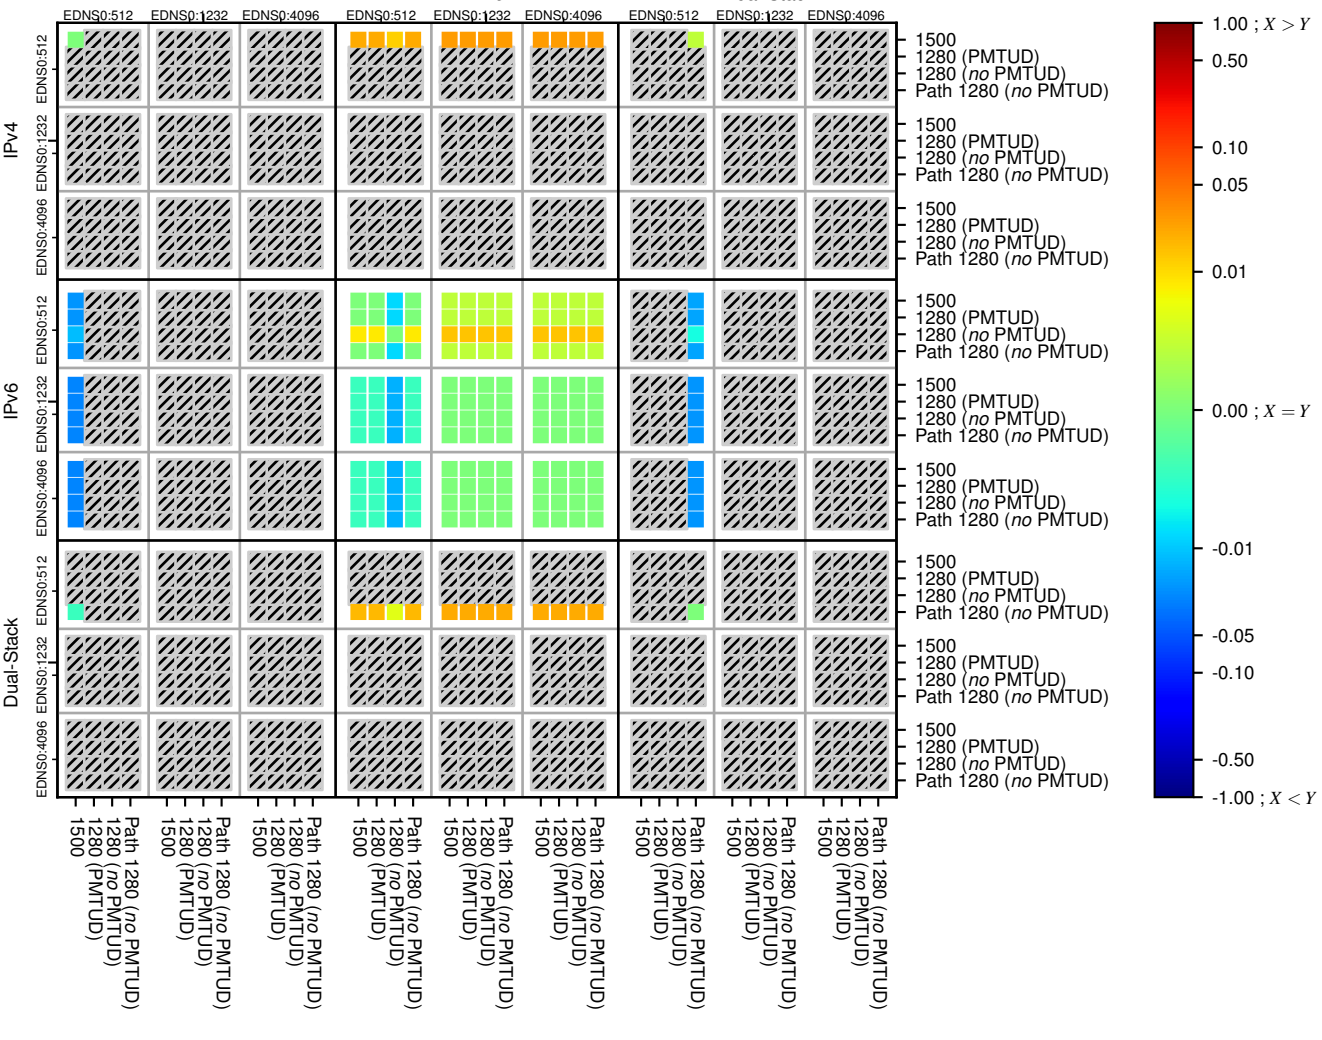

### All Zones without DNSSEC for '.jp'

### All Zones with DNSSEC for '.jp'