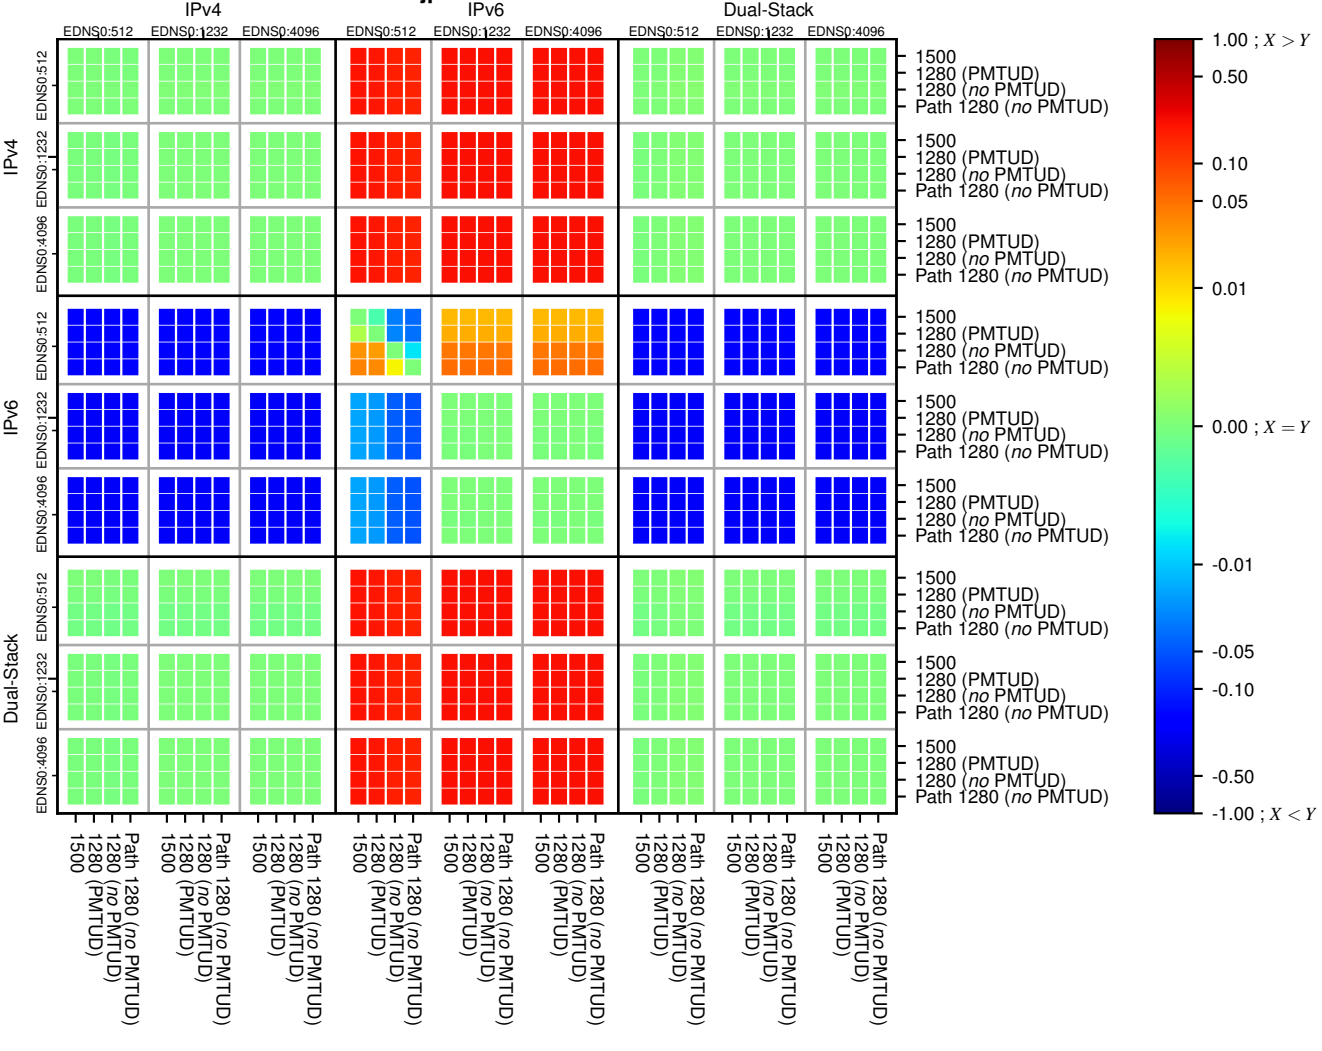

### All Zones without DNSSEC for '.jp'